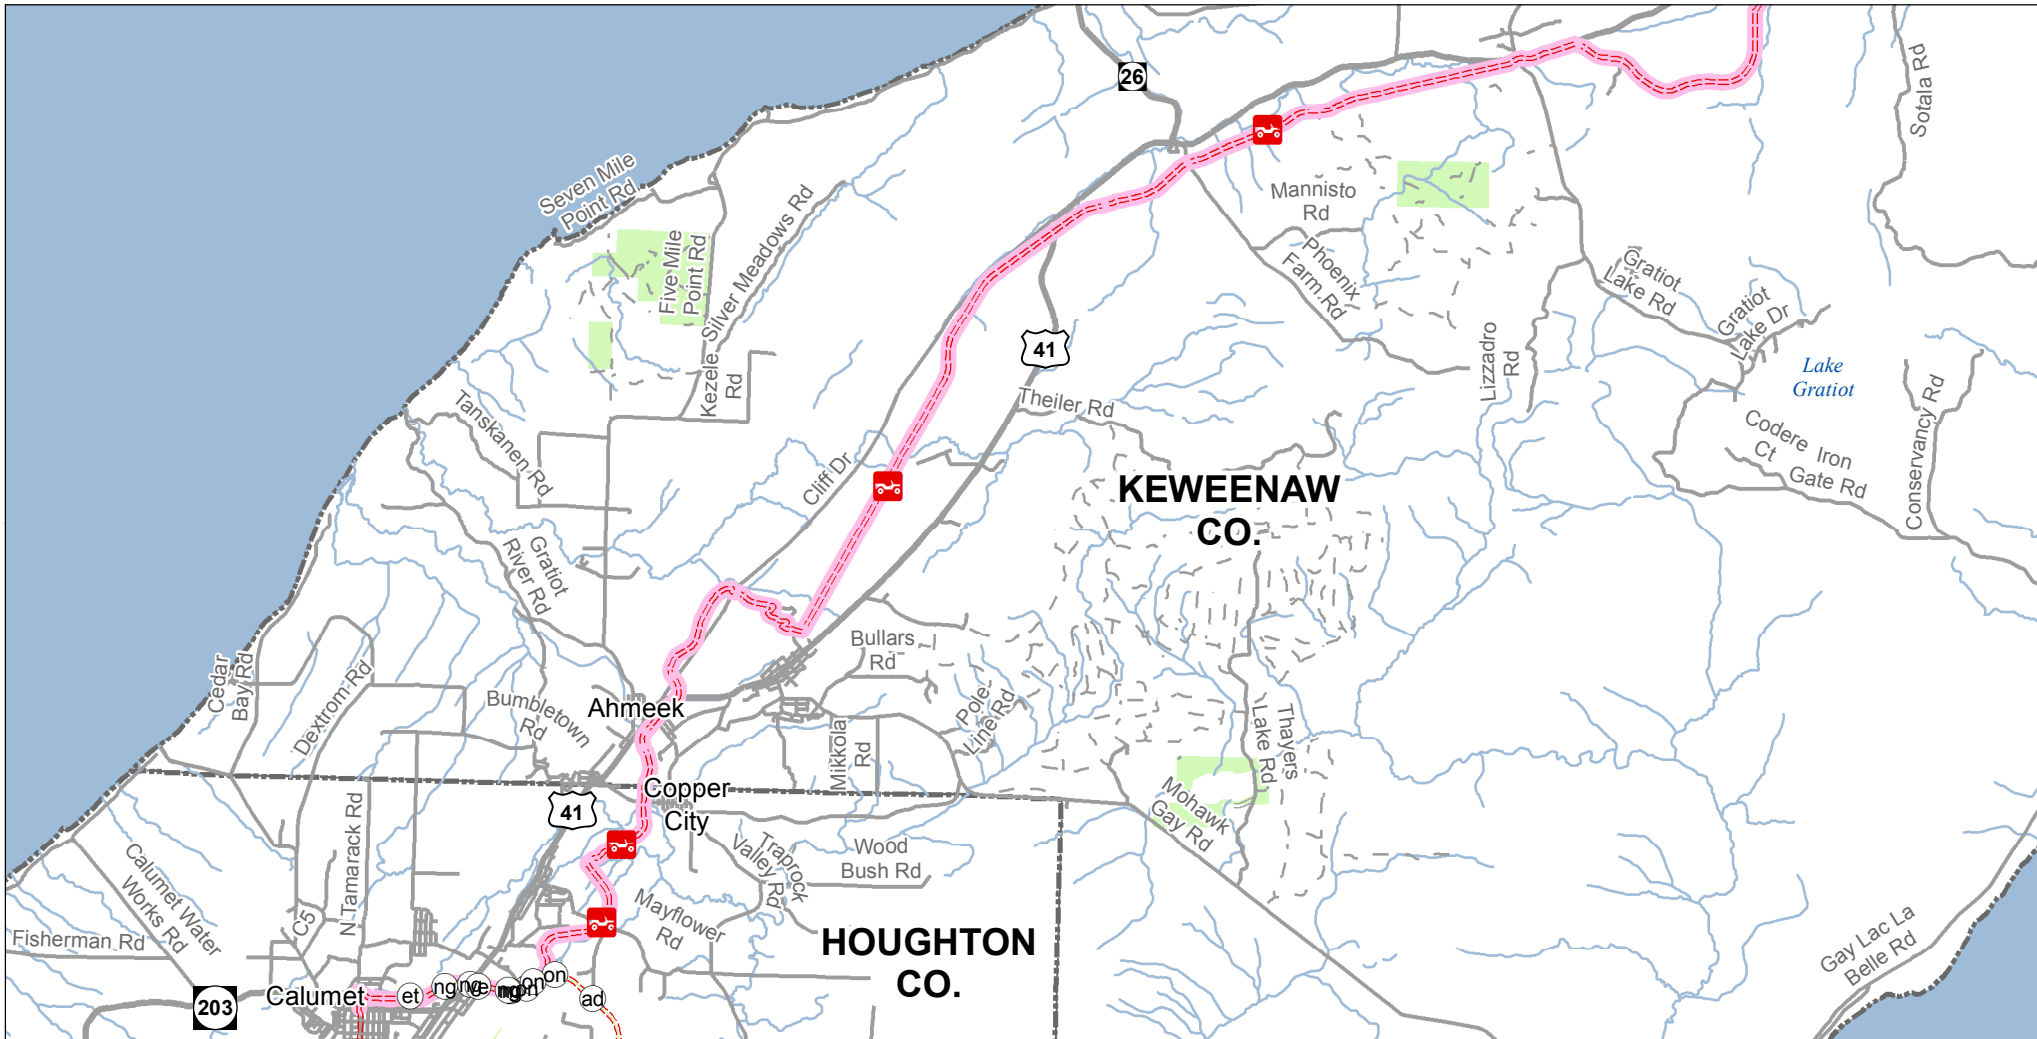

Keweenaw Trail West

Keweenaw and Houghton Counties, Michigan

ADVISORY: Trails and Routes have two-way traffic.
DISCLAIMER: Trails shown on this map are an approximate representation of the trail system at the time of publication and may not reflect current ground conditions.
STAY ON SIGNED TRAILS ONLY!

- Intersection
- ORV Routes
- Restricted ORV Route - ATVs and side-by-side ORVs only between the dates of May 1st and November 1st. Off-road motorcycles are prohibited. ORV license and trail permit required.
- ORV Route – ORVs of all sizes including off-road motorcycles. ORV license and trail permit required unless licensed by the Secretary of State.
- Highway
- Paved Road
- Gravel Road
- Poor Dirt Road
- Lakes and Rivers
- State Forest Land
- County Boundary