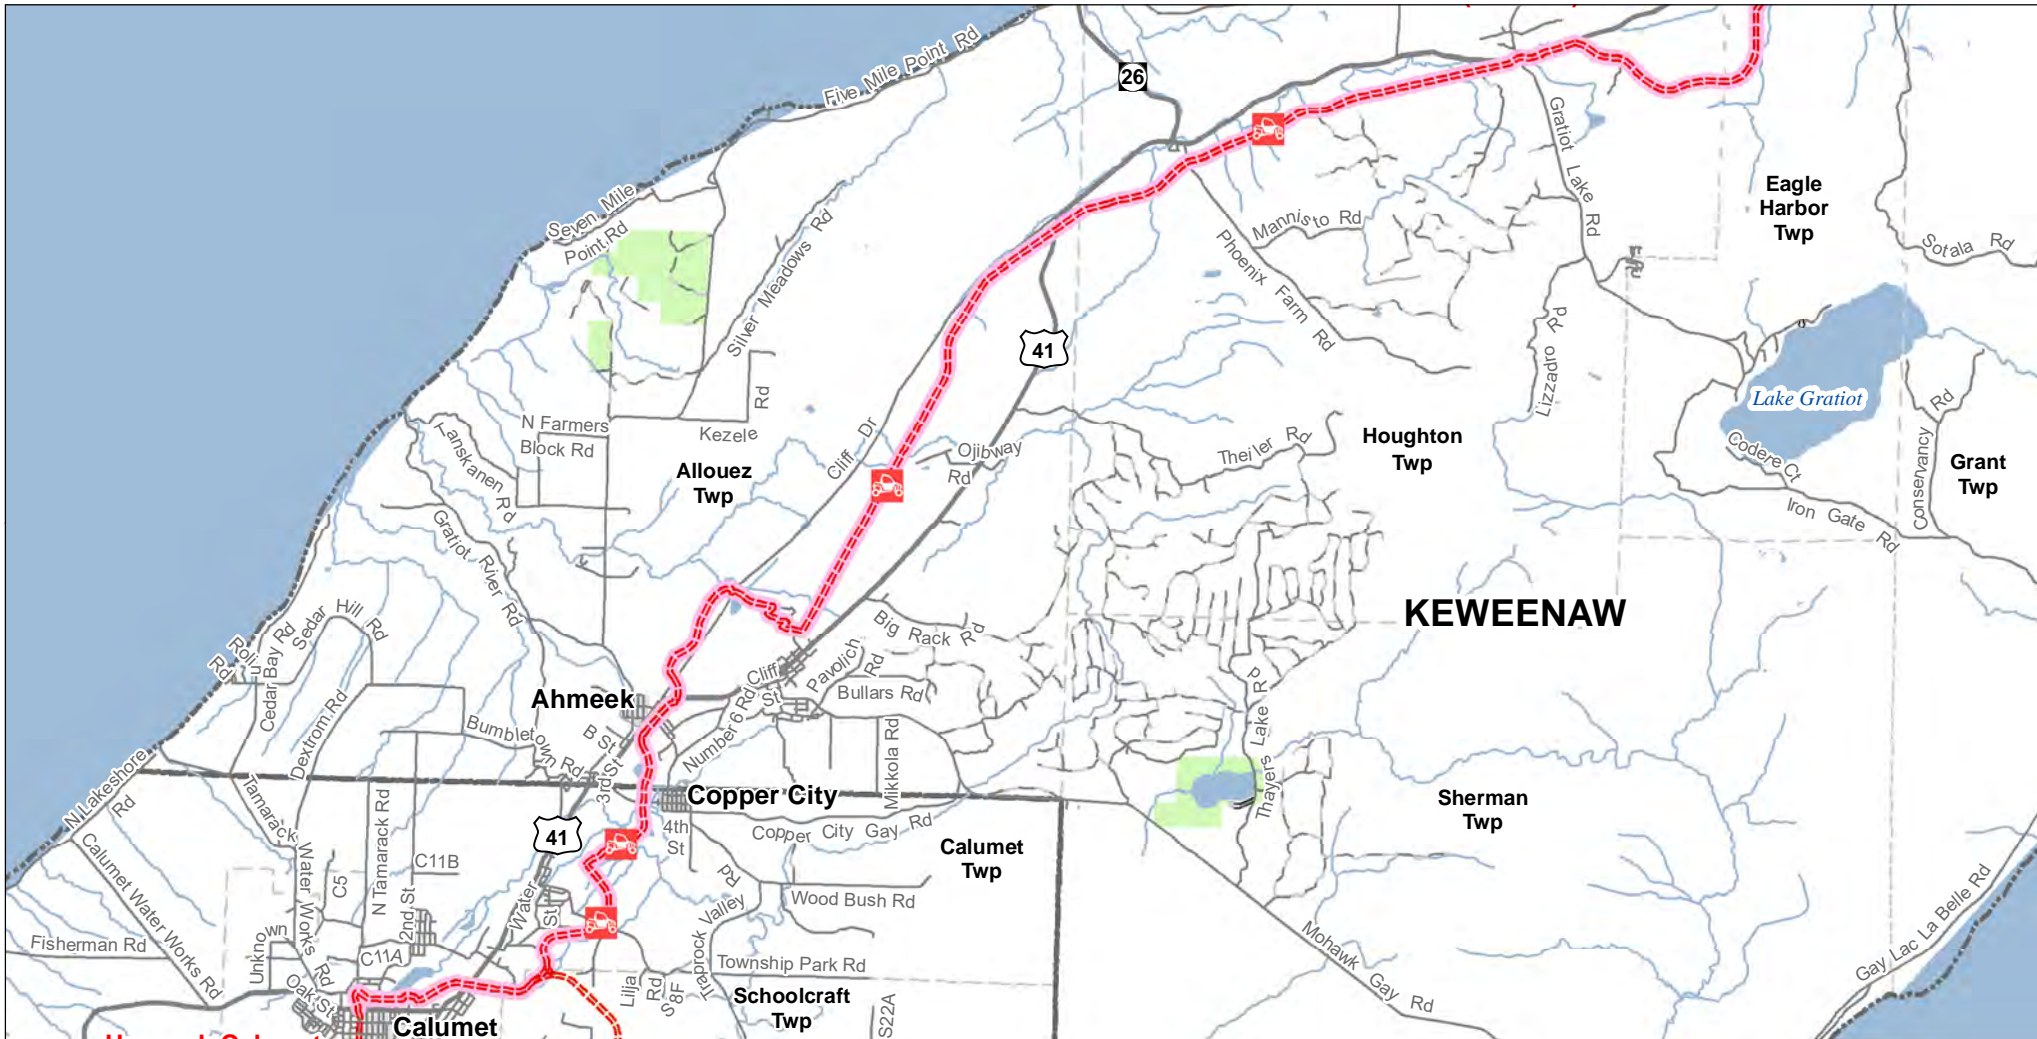

Keweenaw State Trail West

Keweenaw and Houghton Counties, Michigan

ADVISORY: Trails and Routes have two-way traffic.
 DISCLAIMER: Trails shown on this map are an approximate representation of the trail system at the time of publication and may not reflect current ground conditions.
STAY ON SIGNED TRAILS ONLY!

- 65" Restricted ORV Route
- Restricted ORV Route - ATVs and side-by-side ORVs only between the dates of May 1st and November 1st. Off-road motorcycles are prohibited. ORV license and trail permit required.
- ORV Route - ORVs of all sizes including off-road motorcycles. ORV license and trail permit required unless licensed by the Secretary of State.
- Highway
- Paved
- Gravel
- Poor dirt
- Lakes and Rivers
- State Forest Land
- Township
- County Boundary