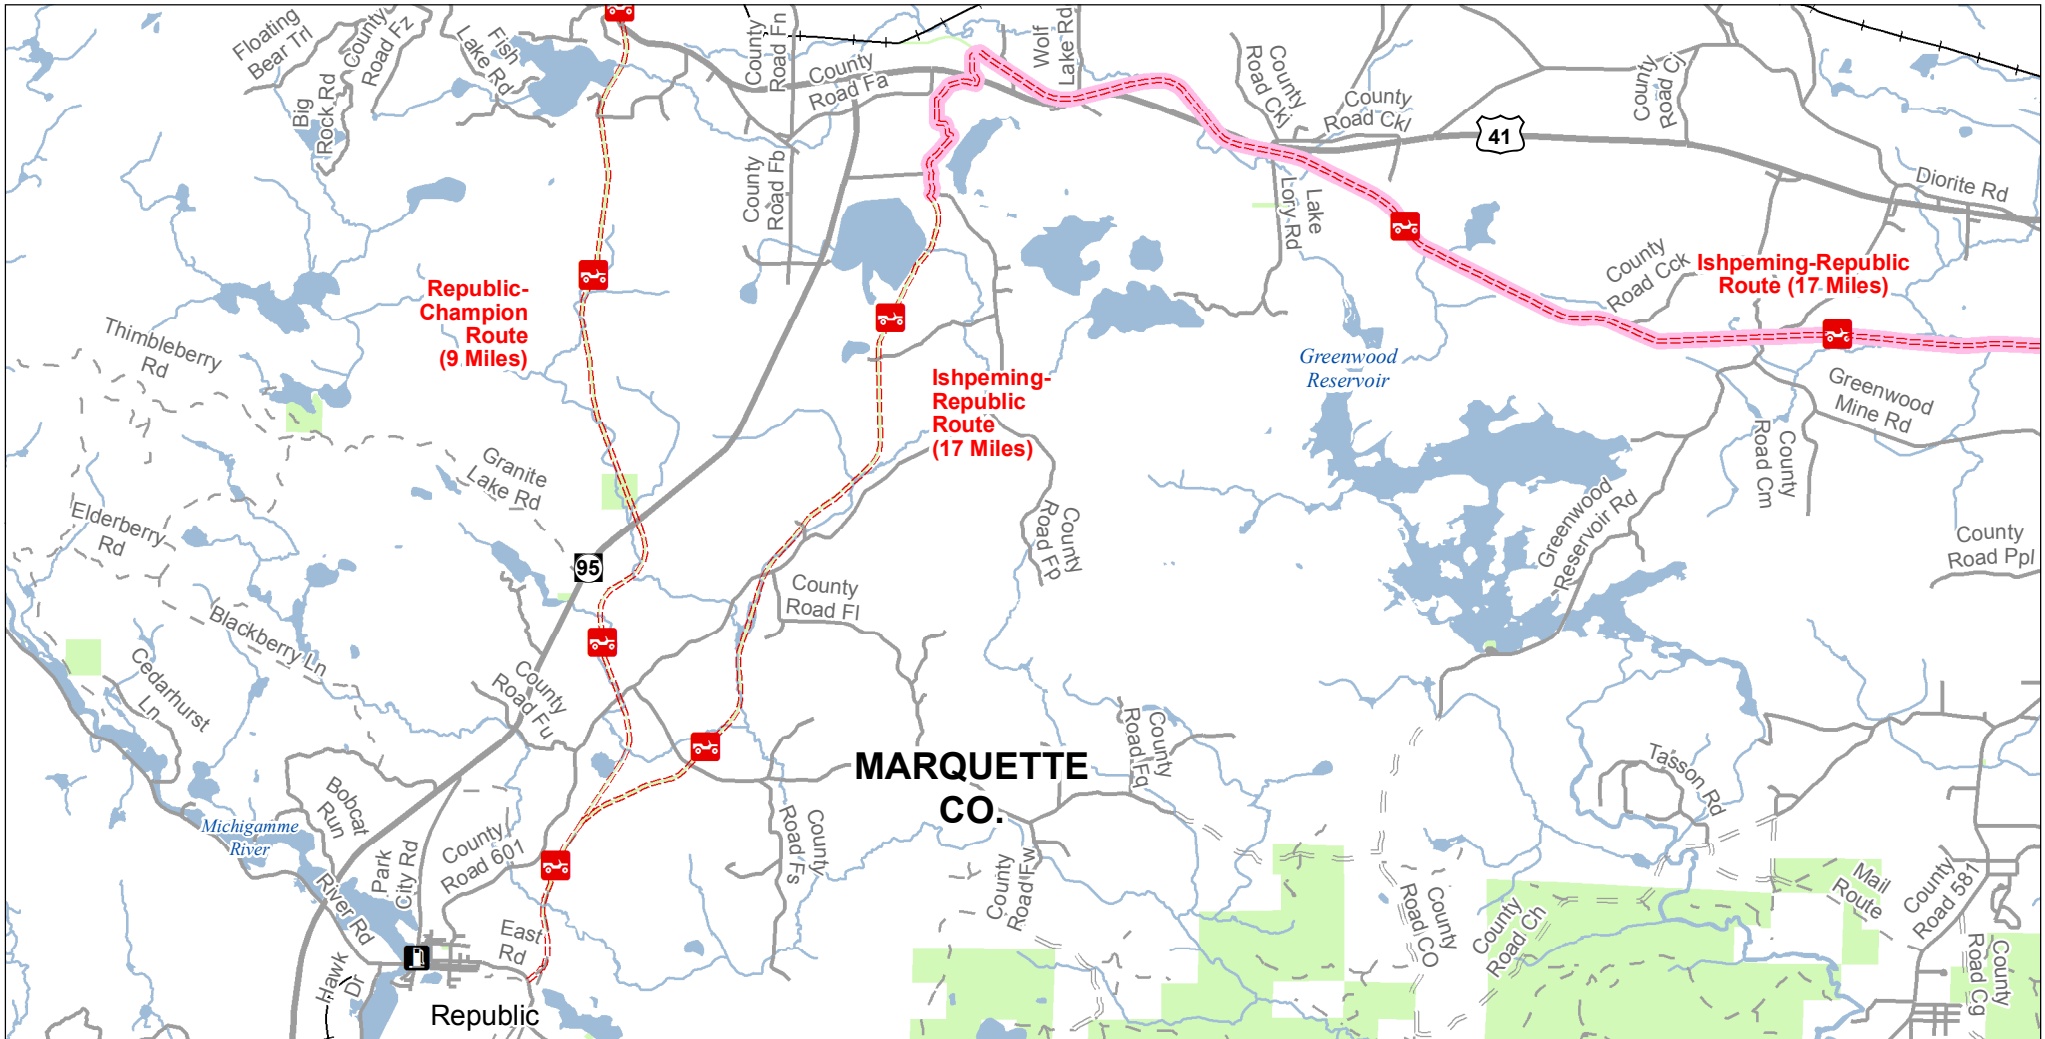

Ishpeming-Republic Route West

Marquette County, Michigan

ADVISORY: Trails and Routes have two-way traffic.
 DISCLAIMER: Trails shown on this map are an approximate representation of the trail system at the time of publication and may not reflect current ground conditions.
STAY ON SIGNED TRAILS ONLY!

- Gas Station
- ORV Routes
- Restricted ORV Route - ORV's Less than 65" in width including off-road motorcycles only. ORV license and trail permit required.
- ORV Route - ORVs of all sizes including off-road motorcycles. ORV license and trail permit required unless licensed by the Secretary of State.
- Highway
- Paved Road
- Gravel Road
- Poor Dirt Road
- Railroad
- Lakes and Rivers
- State Forest Land
- County Boundary