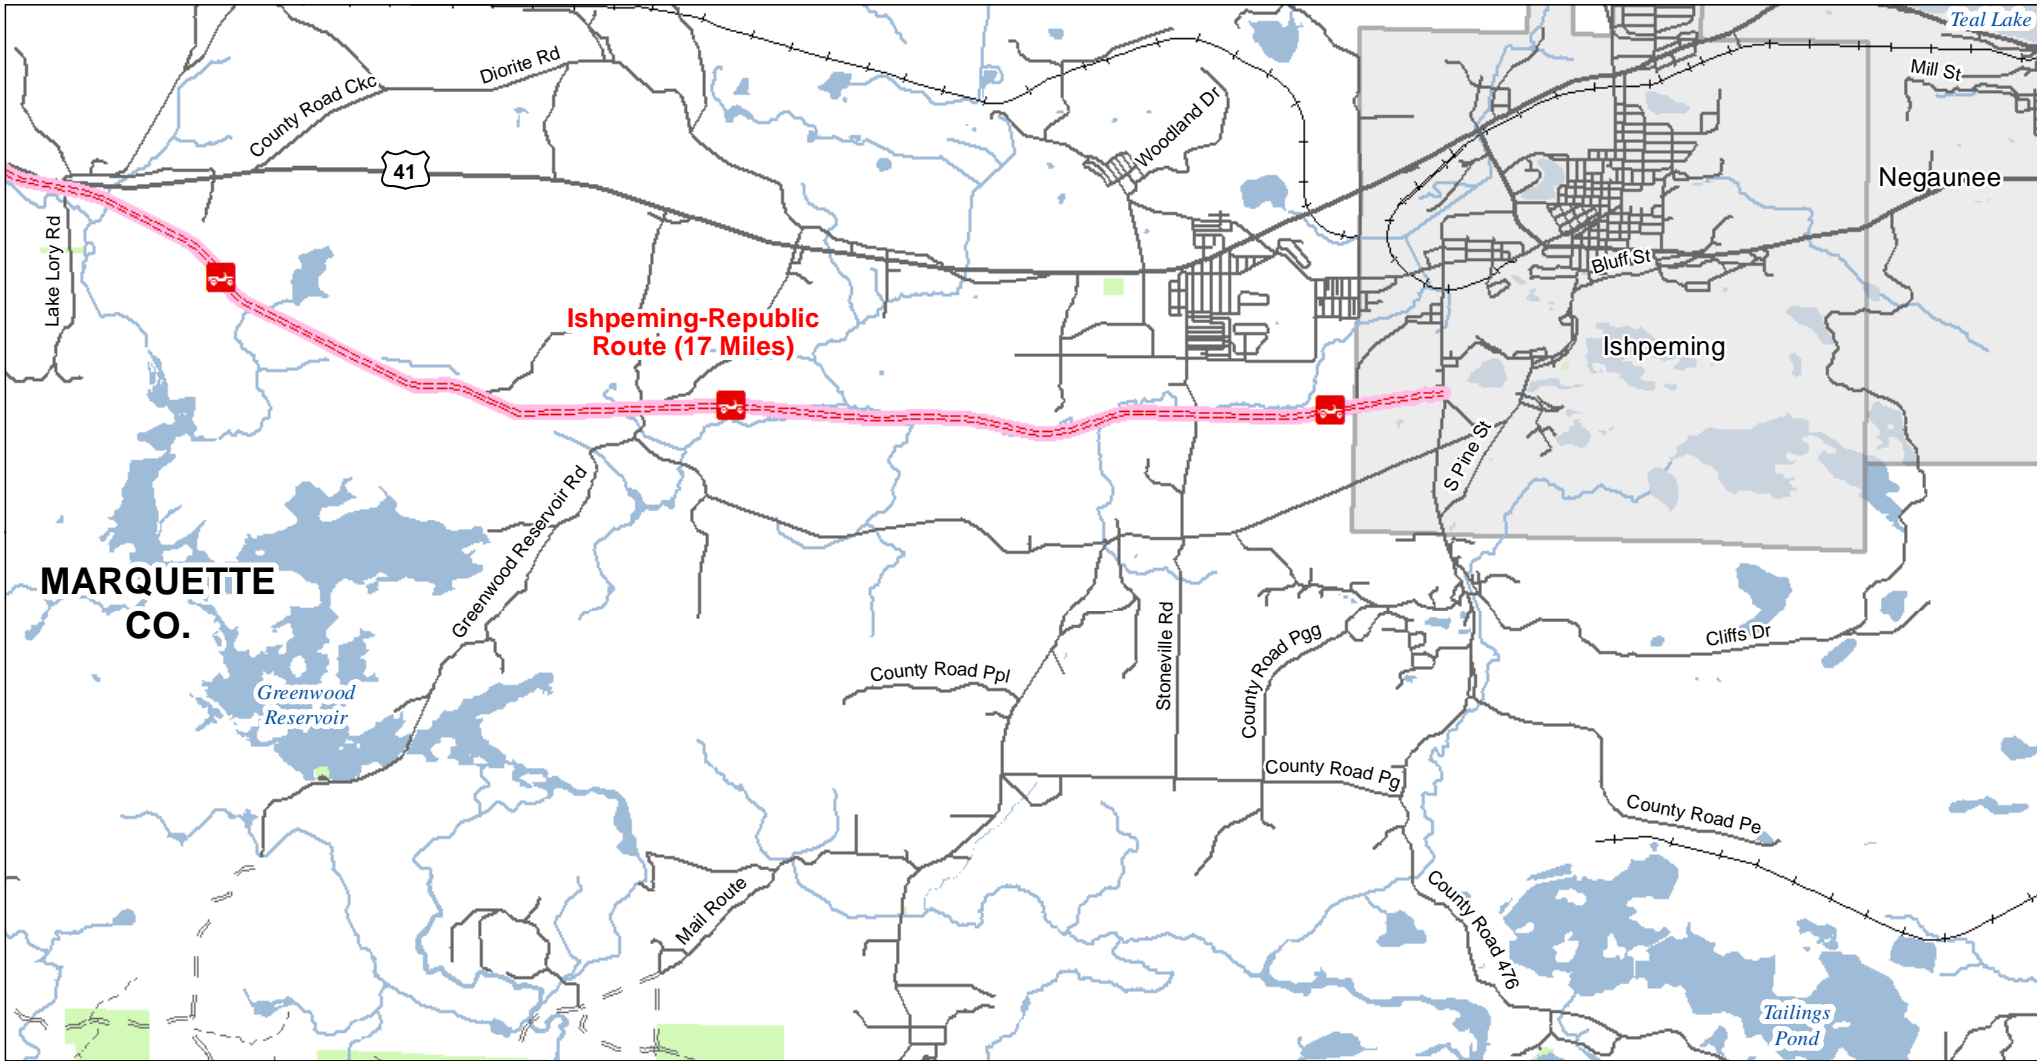

# Ishpeming-Republic Route East

## Marquette County, Michigan

ADVISORY: Trails and Routes have two-way traffic.  
 DISCLAIMER: Trails shown on this map are an approximate representation of the trail system at the time of publication and may not reflect current ground conditions.  
**STAY ON SIGNED TRAILS ONLY!**

- ORV Routes
- Restricted ORV Route - ORV's Less than 65" in width including off-road motorcycles only. ORV license and trail permit required.
- Highway
- Paved Road
- Gravel Road
- Poor Dirt Road
- Railroads
- Intermittent Stream
- Perennial River
- Lakes and Rivers
- State Forest Land
- County Boundary