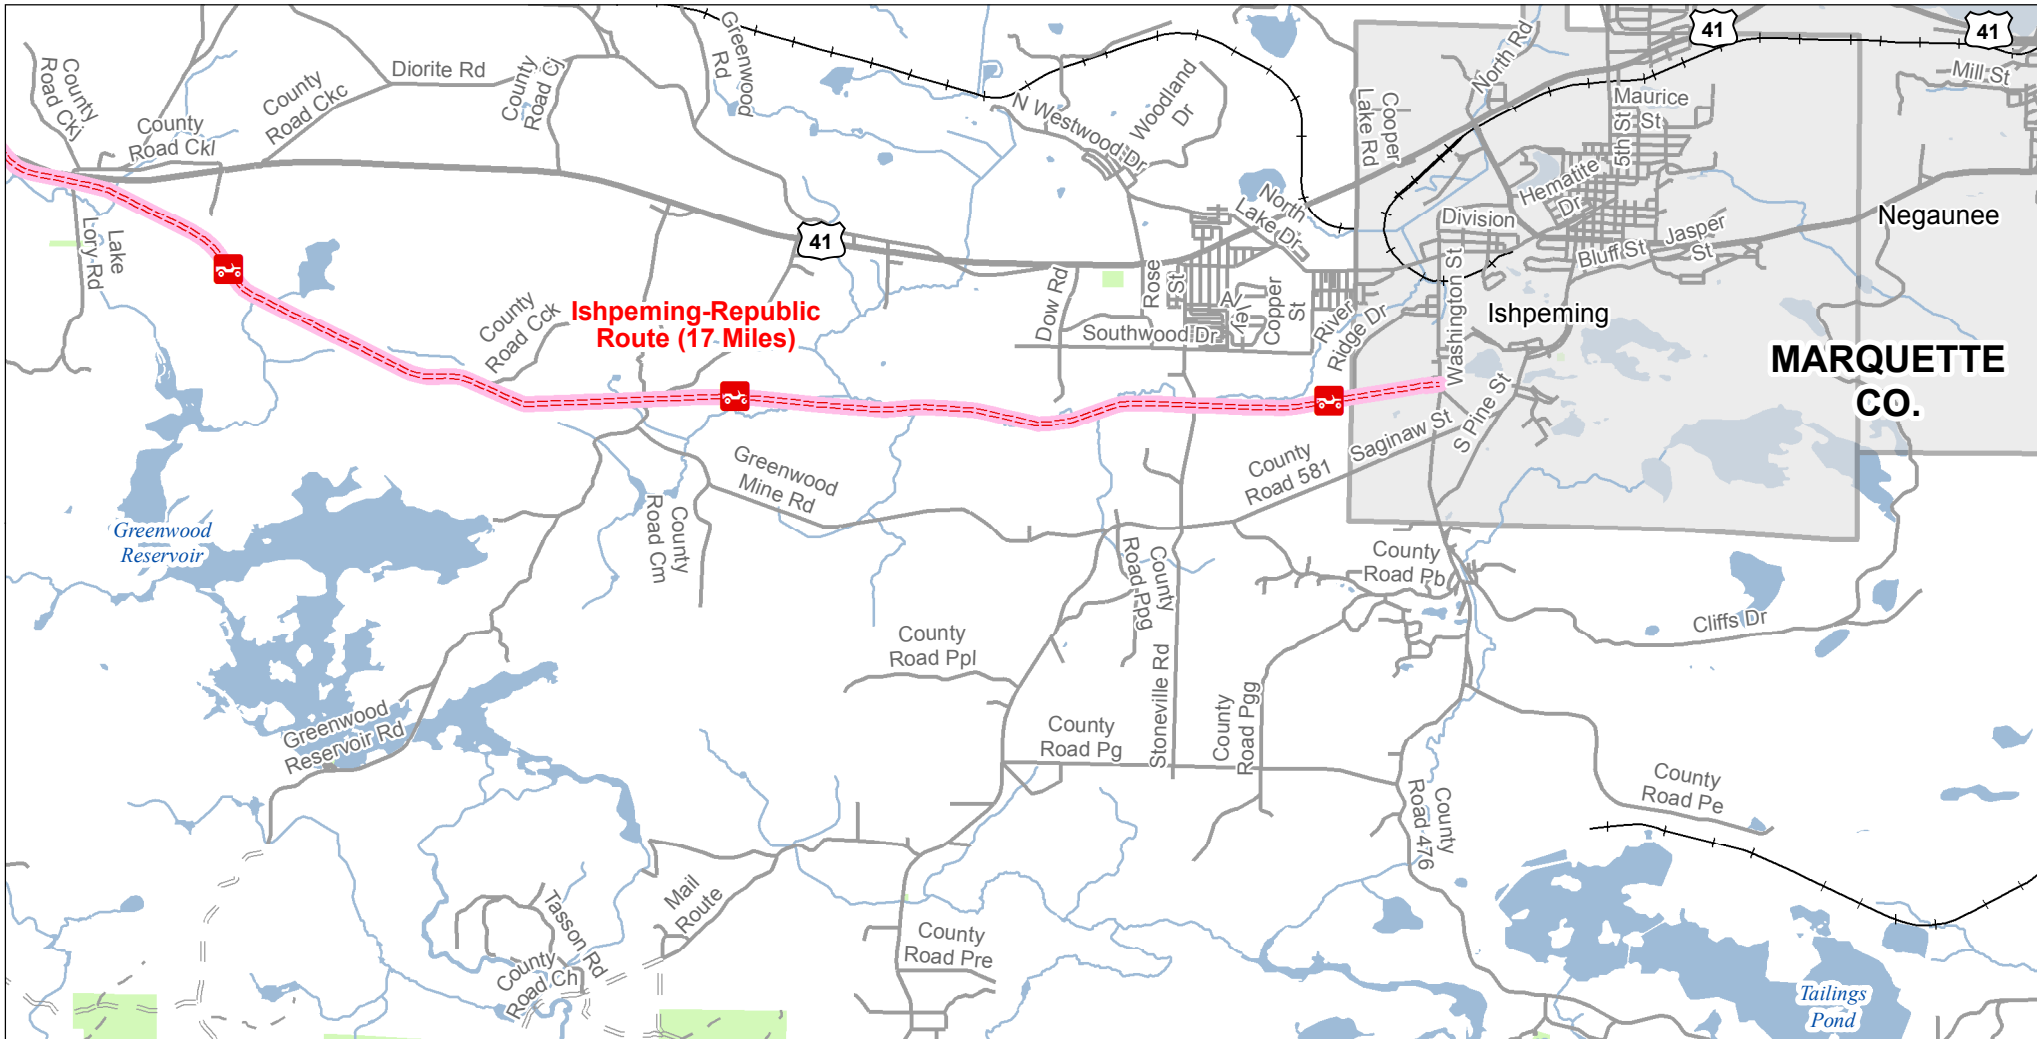

Ishpeming-Republic Route East

Marquette County, Michigan

ADVISORY: Trails and Routes have two-way traffic.
 DISCLAIMER: Trails shown on this map are an approximate representation of the trail system at the time of publication and may not reflect current ground conditions.
STAY ON SIGNED TRAILS ONLY!

- ORV Routes
- Restricted ORV Route - ORV's Less than 65" in width including off-road motorcycles only. ORV license and trail permit required.
- Lakes and Rivers
- State Forest Land
- County Boundary
- Highway
- Paved Road
- Gravel Road
- Poor Dirt Road
- Railroad