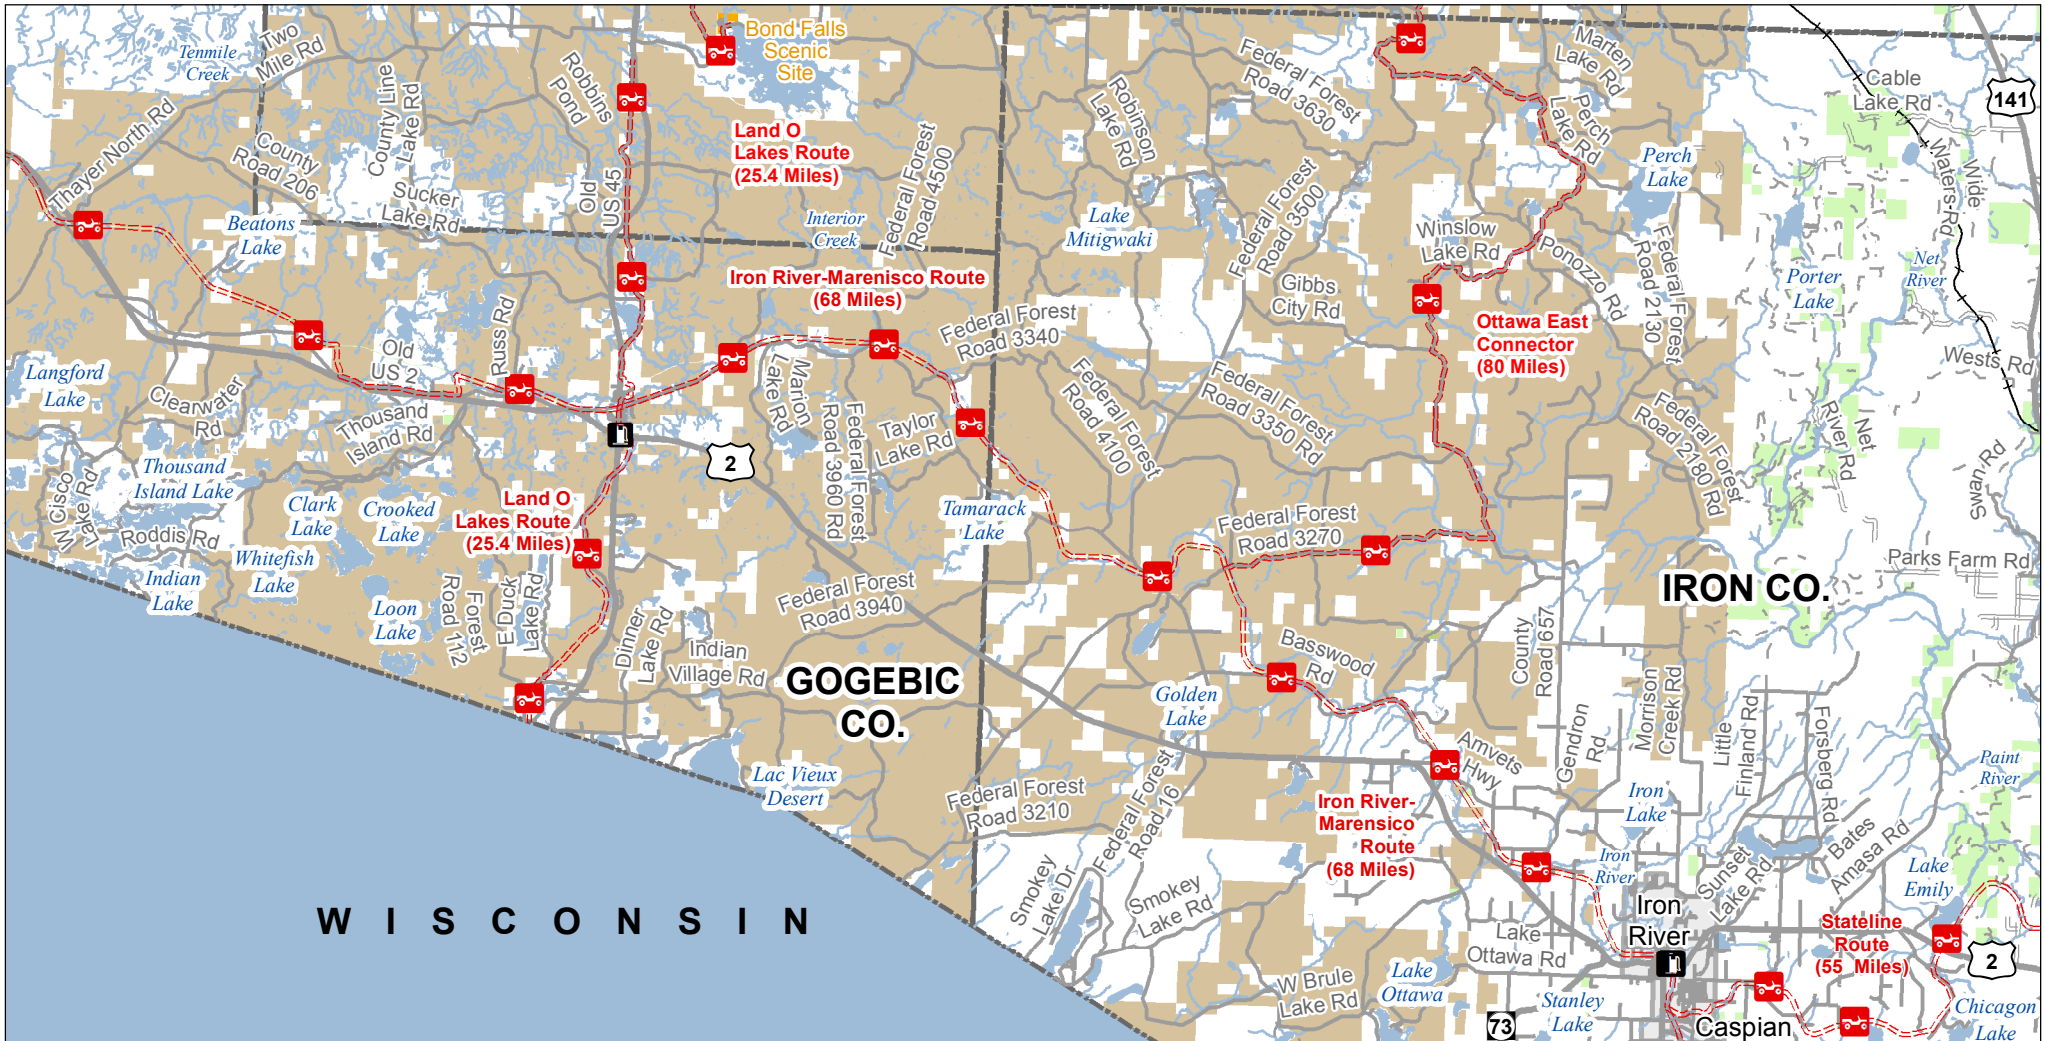

Iron River-Marenisco Route East

Gogebic Iron & Ontonagon Counties, Michigan

ADVISORY: Trails and Routes have two-way traffic.
 DISCLAIMER: Trails shown on this map are an approximate representation of the trail system at the time of publication and may not reflect current ground conditions.
STAY ON SIGNED TRAILS ONLY!

- Gas Station
- ORV Routes
- ORV Route – ORVs of all sizes including off-road motorcycles. ORV license and trail permit required unless licensed by the Secretary of State.
- Highway
- Paved Road
- Gravel Road
- Poort Dirt Road
- Railroad
- Lakes and Rivers
- State Park Boundary
- State Forest Land
- Federal Land
- County Boundary