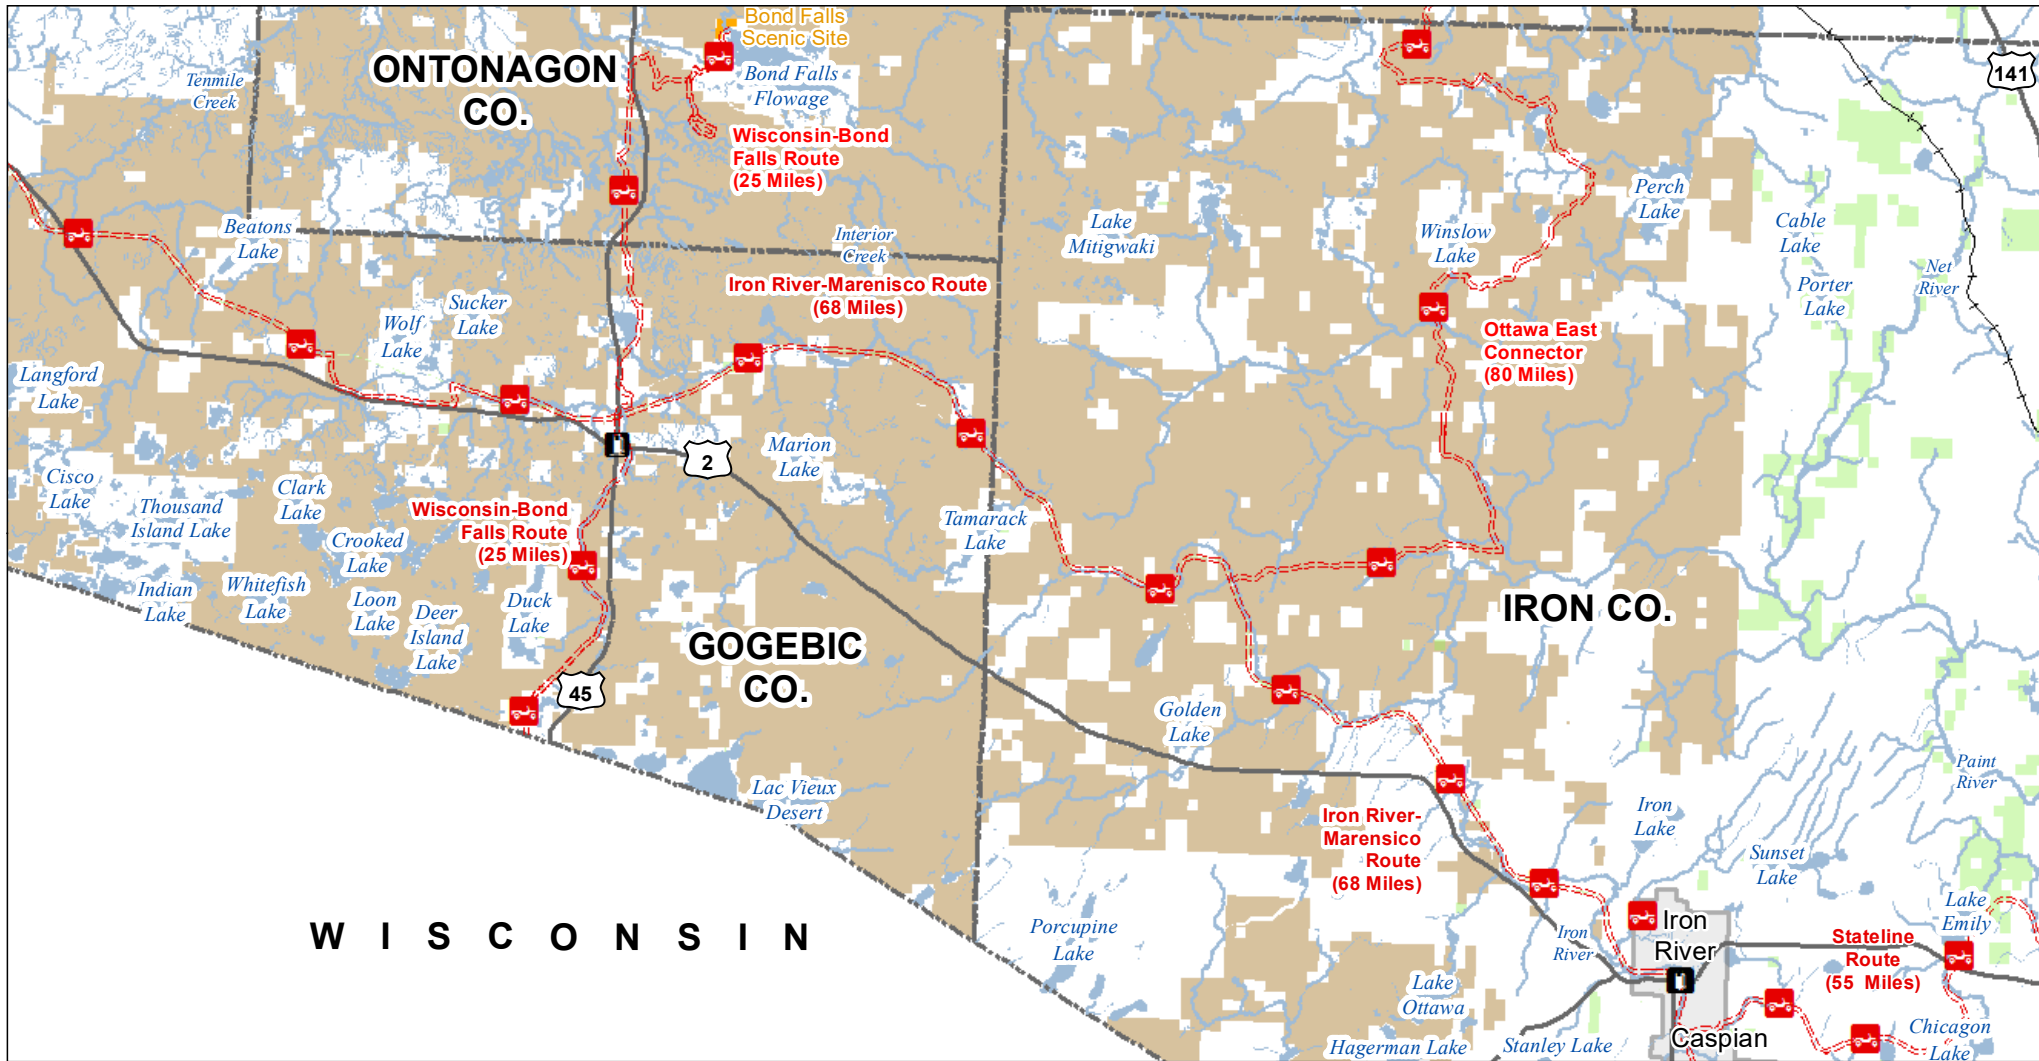

Iron River-Marenisco Route East

Gogebic Iron & Ontonagon Counties, Michigan

ADVISORY: Trails and Routes have two-way traffic.
 DISCLAIMER: Trails shown on this map are an approximate representation of the trail system at the time of publication and may not reflect current ground conditions.
STAY ON SIGNED TRAILS ONLY!

- Gas Station
- ORV Routes
- ORV Route – ORVs of all sizes including off-road motorcycles. ORV license and trail permit required unless license by the Secretary of State.
- Highway
- Railroads
- Intermittent Stream
- Perennial River
- Lakes and Rivers
- State Park Boundary
- State Forest Land
- Federal Land
- County Boundary