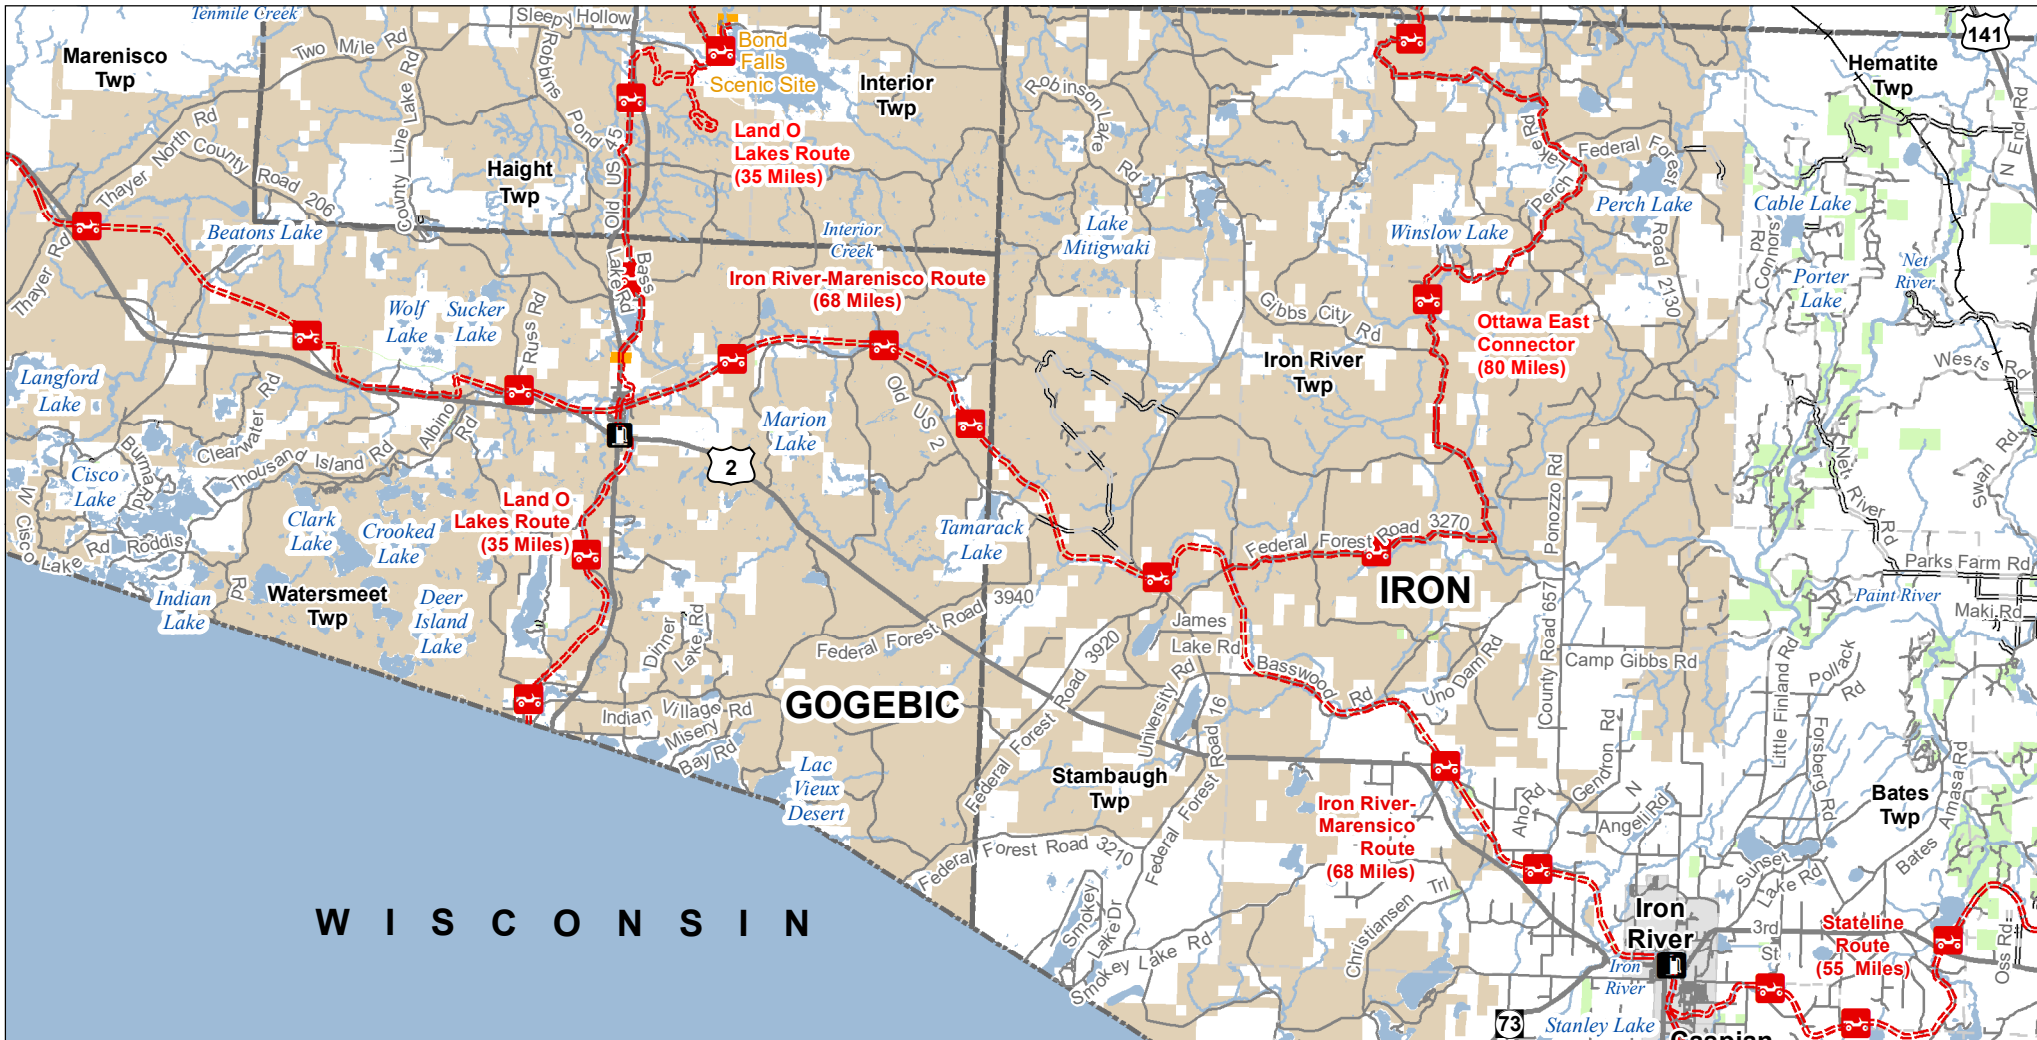

Iron River-Marenisco Route East

Gogebic Iron & Ontonagon Counties, Michigan

ADVISORY: Trails and Routes have two-way traffic.
 DISCLAIMER: Trails shown on this map are an approximate representation of the trail system at the time of publication and may not reflect current ground conditions.
STAY ON SIGNED TRAILS ONLY!

- Gas Station
- ORV Routes
- ORV Route – ORVs of all sizes including off-road motorcycles. ORV license and trail permit required unless licensed by the Secretary of State.
- MDOT ROW - Seasonal Connector, Open May 1 - November 30
- Highway
- Paved
- Gravel
- Poor dirt
- Railroad
- Lakes and Rivers
- State Park Boundary
- State Forest Land
- Federal Land
- City or Village
- Township
- County Boundary