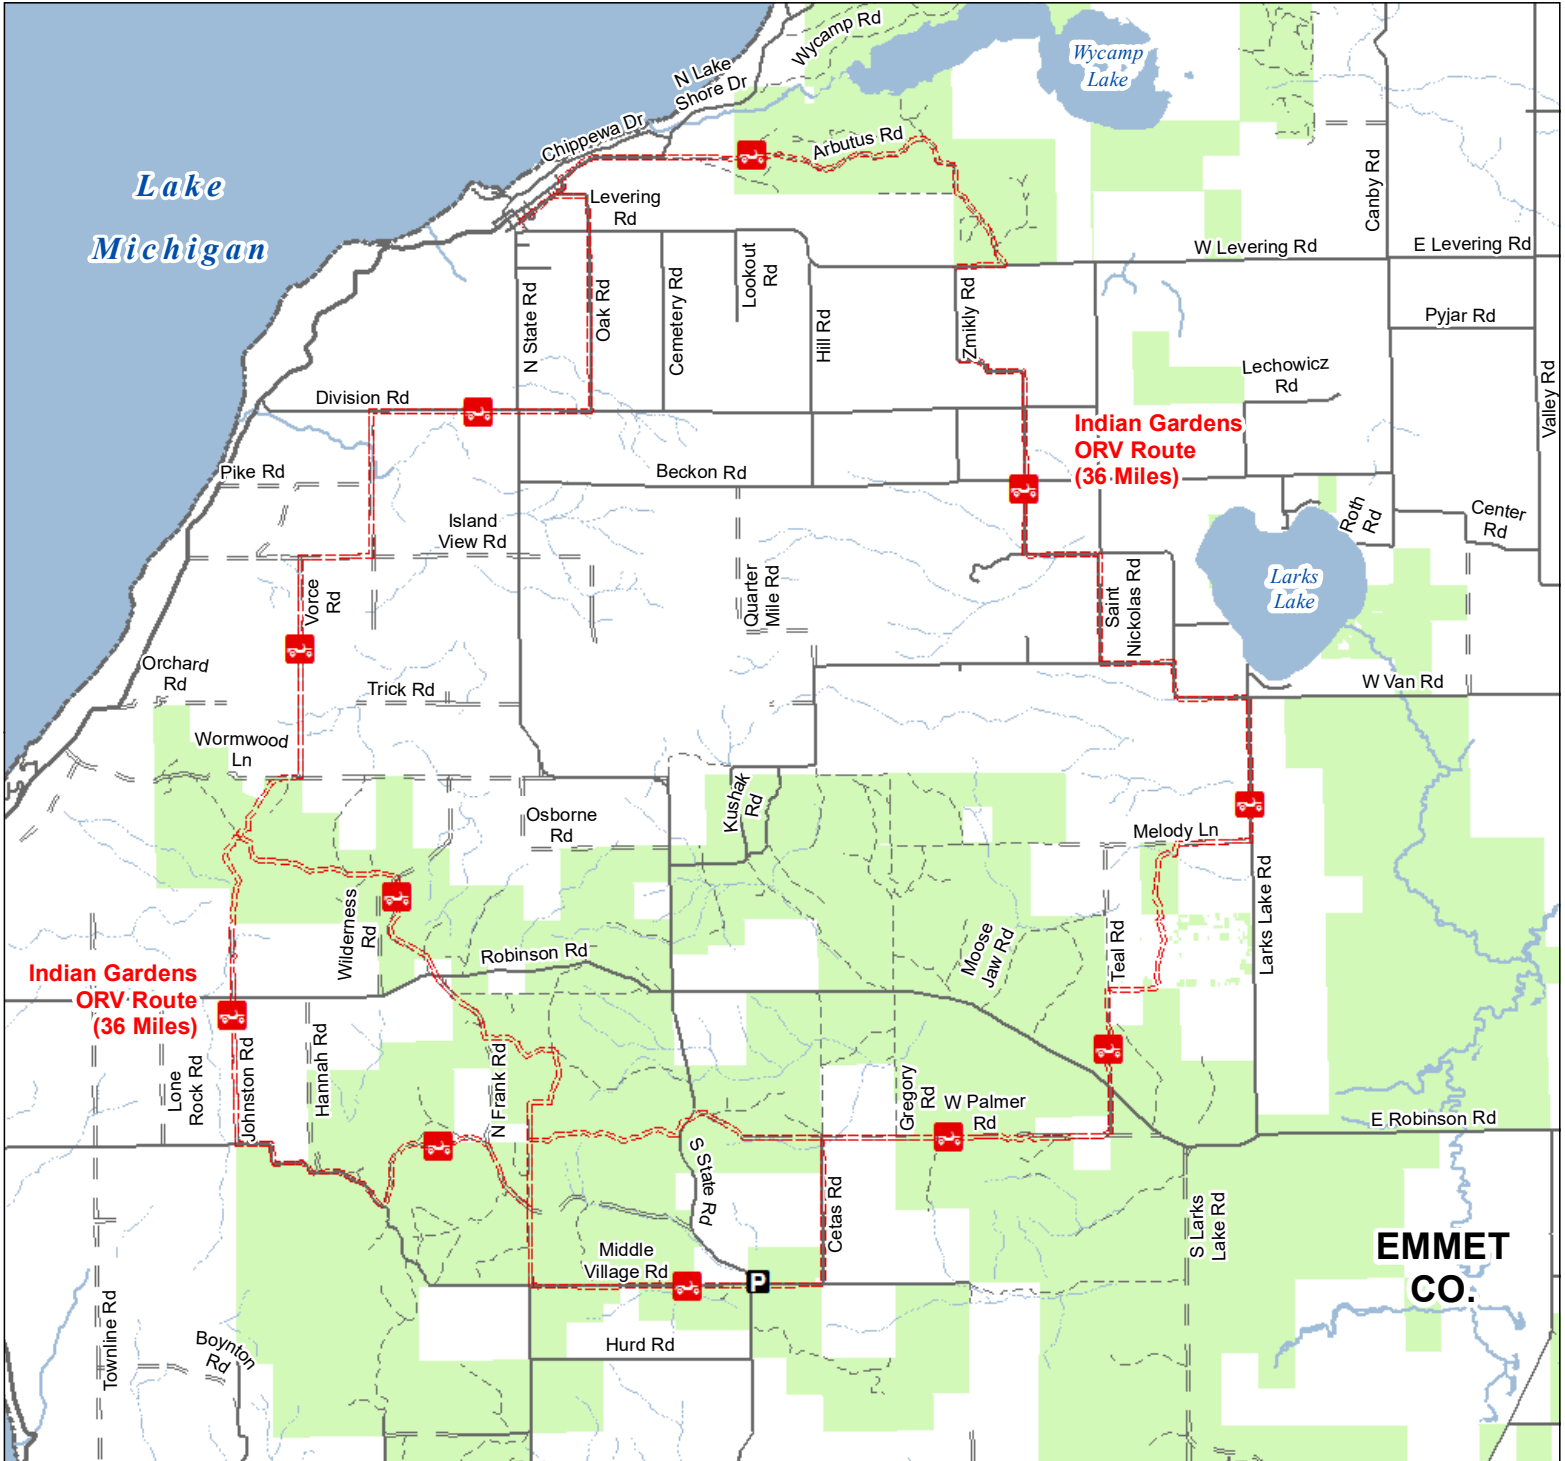

Indian Gardens ORV Route

Emmet County, Michigan

ADVISORY: Trails and Routes have two-way traffic.
DISCLAIMER: Trails shown on this map are an approximate representation of the trail system at the time of publication and may not reflect current ground conditions.
STAY ON SIGNED TRAILS ONLY!

- Parking Lot
- ORV Routes
- ORV Route – ORVs of all sizes including off-road motorcycles. ORV license and trail permit required unless license by the Secretary of State.
- Highway
- Paved Road
- Gravel Road
- Poor Dirt Road
- Intermittent Stream
- Perennial River
- Lakes and Rivers
- State Forest Land
- County Boundary