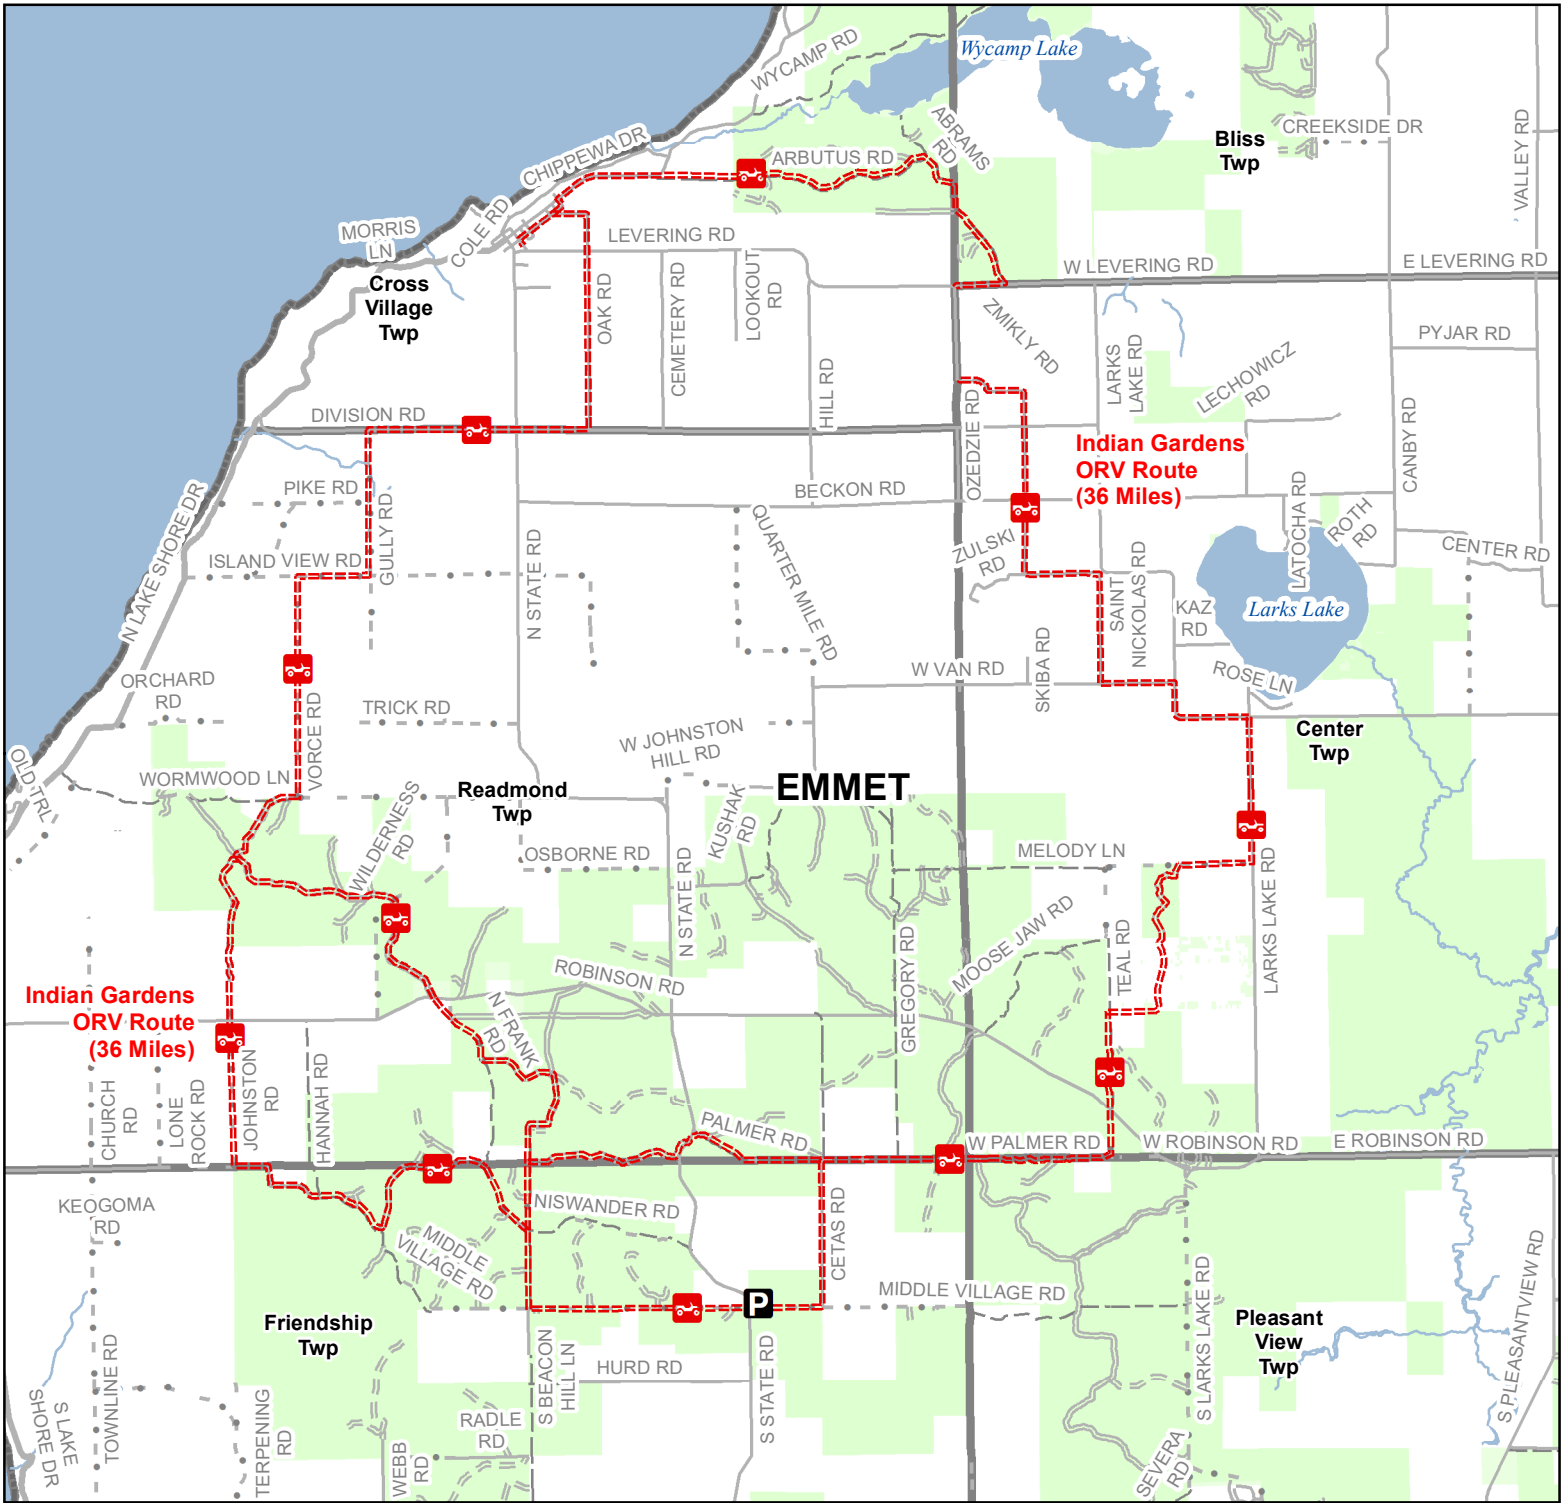

# Indian Gardens ORV Route

Emmet County, Michigan

ADVISORY: Trails and Route have two-way traffic. STAY ON SIGNED TRAILS ONLY!  
DISCLAIMER: Trails shown on this map are an approximate representation of the trail system at the time of publication and may not reflect current ground conditions.

- Parking Lot
- ORV Route
- ORV Route – ORVs of all sizes including off-road motorcycles. ORV license and trail permit required unless licensed by the Secretary of State.
- DNR - Secondary Forest Road
- DNR - Forest Access Route
- Federal / State Highway
- Federal / State / County - Paved Road
- Federal / State - Dirt / Gravel Road
- County - Gravel Road
- County - Dirt Road (Seasonal)
- State Forest Land
- Township
- County Boundary
- Lakes and Rivers