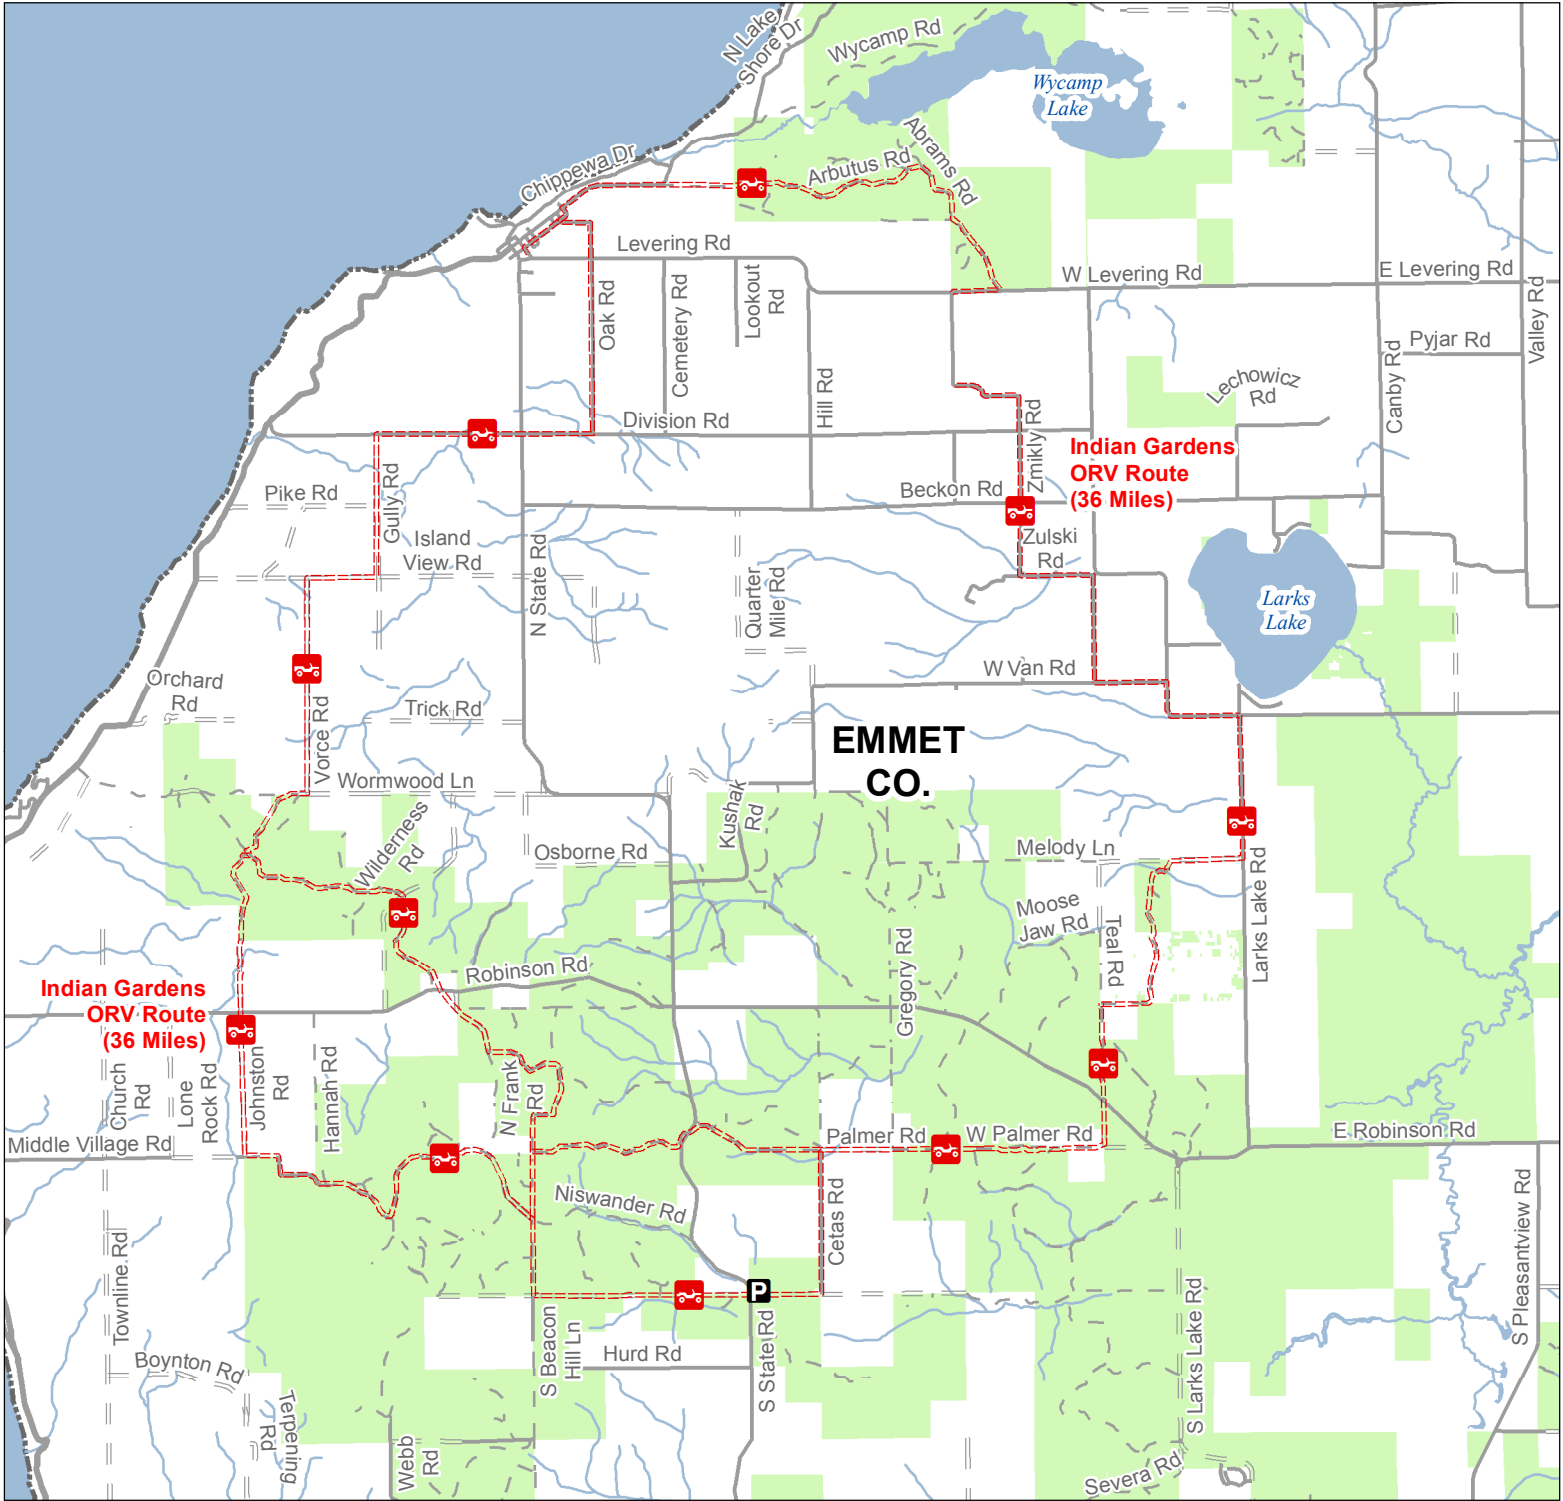

Indian Gardens ORV Route

Emmet County, Michigan

ADVISORY: Trails and Routes have two-way traffic.
DISCLAIMER: Trails shown on this map are an approximate representation of the trail system at the time of publication and may not reflect current ground conditions.
STAY ON SIGNED TRAILS ONLY!

- Parking Lot
- ORV Routes
- ORV Route – ORVs of all sizes including off-road motorcycles. ORV license and trail permit required unless licensed by the Secretary of State.
- County Boundary
- Highway
- Paved Road
- Gravel Road
- Poor Dirt Road
- Lakes and Rivers
- State Forest Land