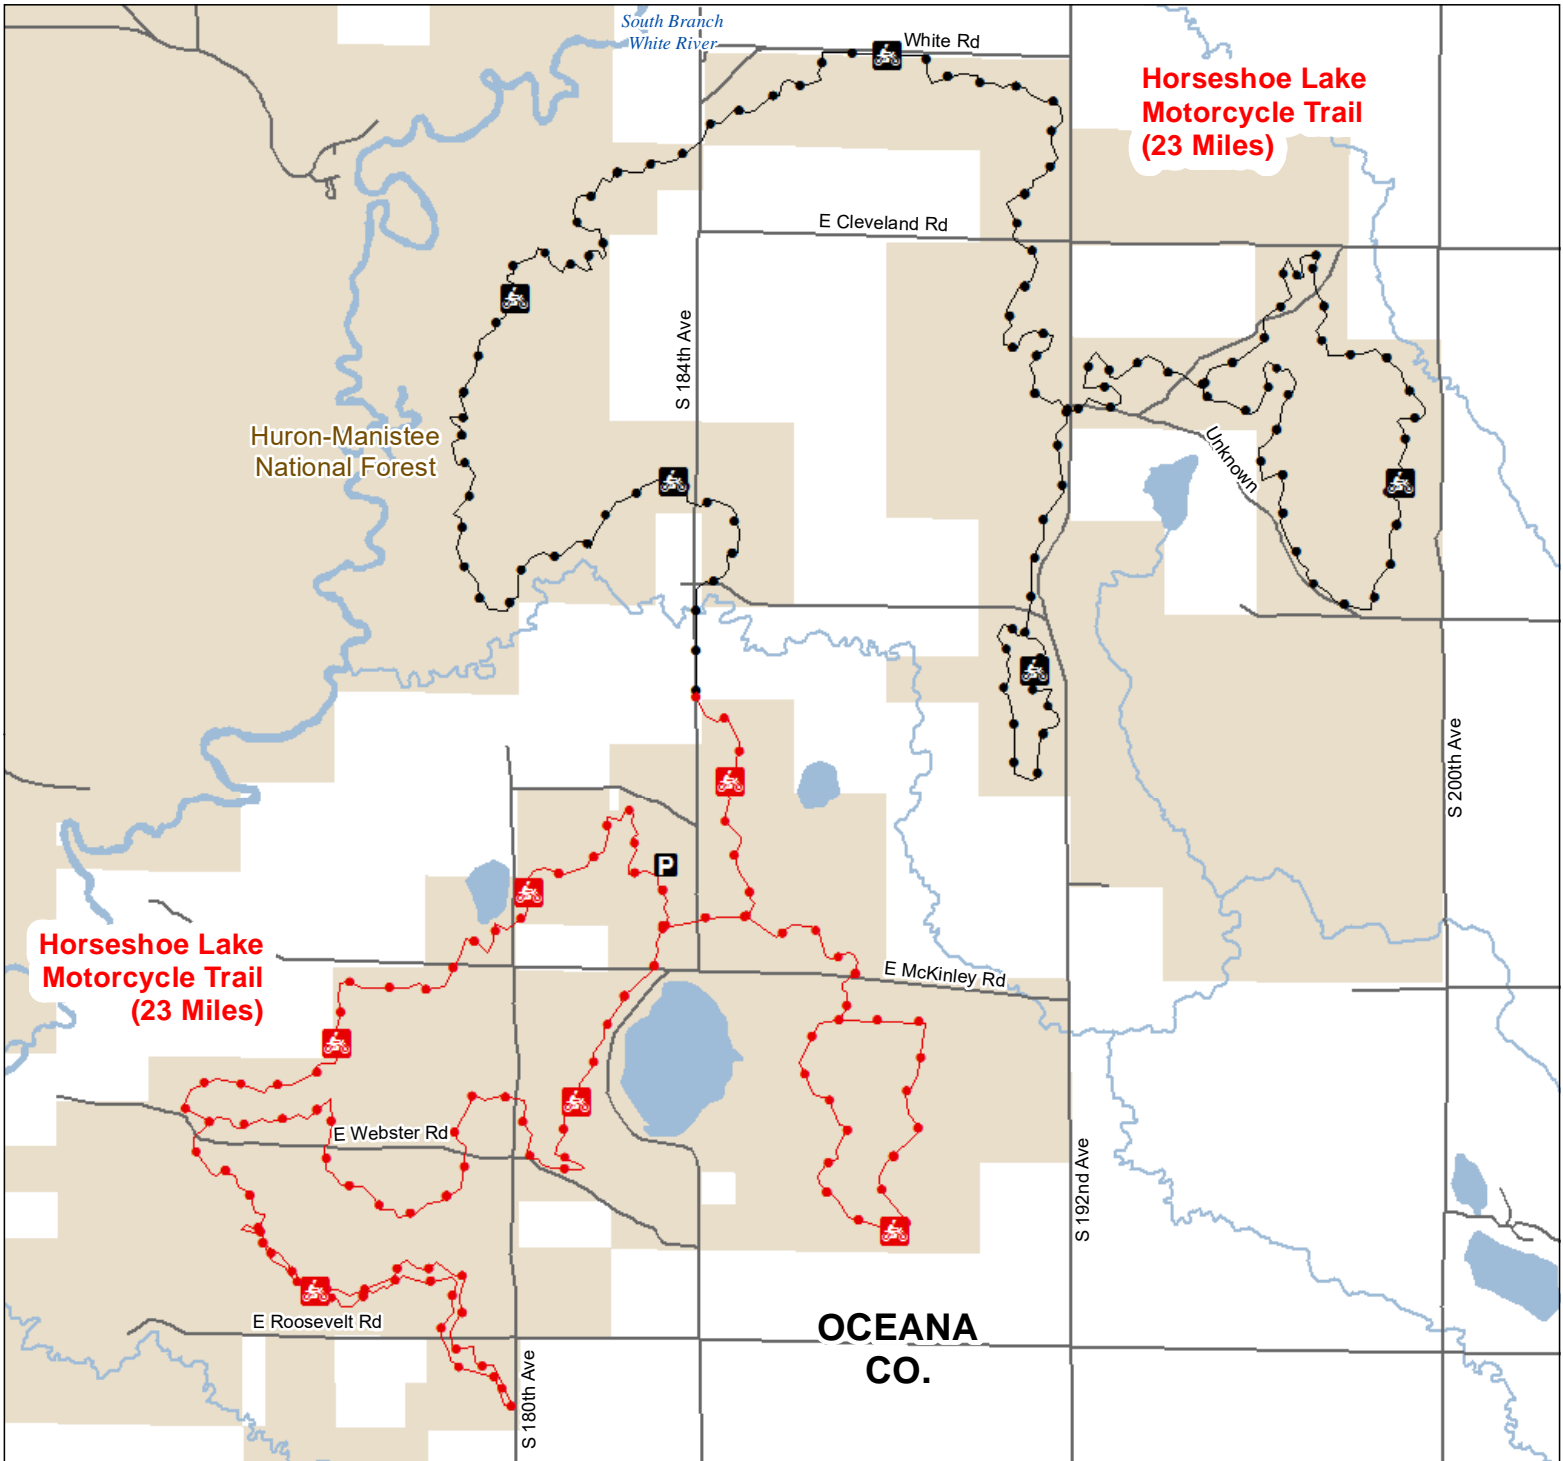

Horseshoe Lake Motorcycle Trail

Newaygo County, Michigan

ADVISORY: Trails and Routes have two-way traffic.
DISCLAIMER: Trails shown on this map are an approximate representation of the trail system at the time of publication and may not reflect current ground conditions.
STAY ON SIGNED TRAILS ONLY!

- Parking Lot
- Motorcycle Trails (SOS License)
- Motorcycle Trails (DNR License)
- Motorcycle Trail - Motorcycles only. Secretary of State license required.
- Motorcycle Trail - Motorcycles Only. ORV license and trail permit required.
- Paved Road
- Perennial River
- Lakes and Rivers
- Federal Land
- County Boundary