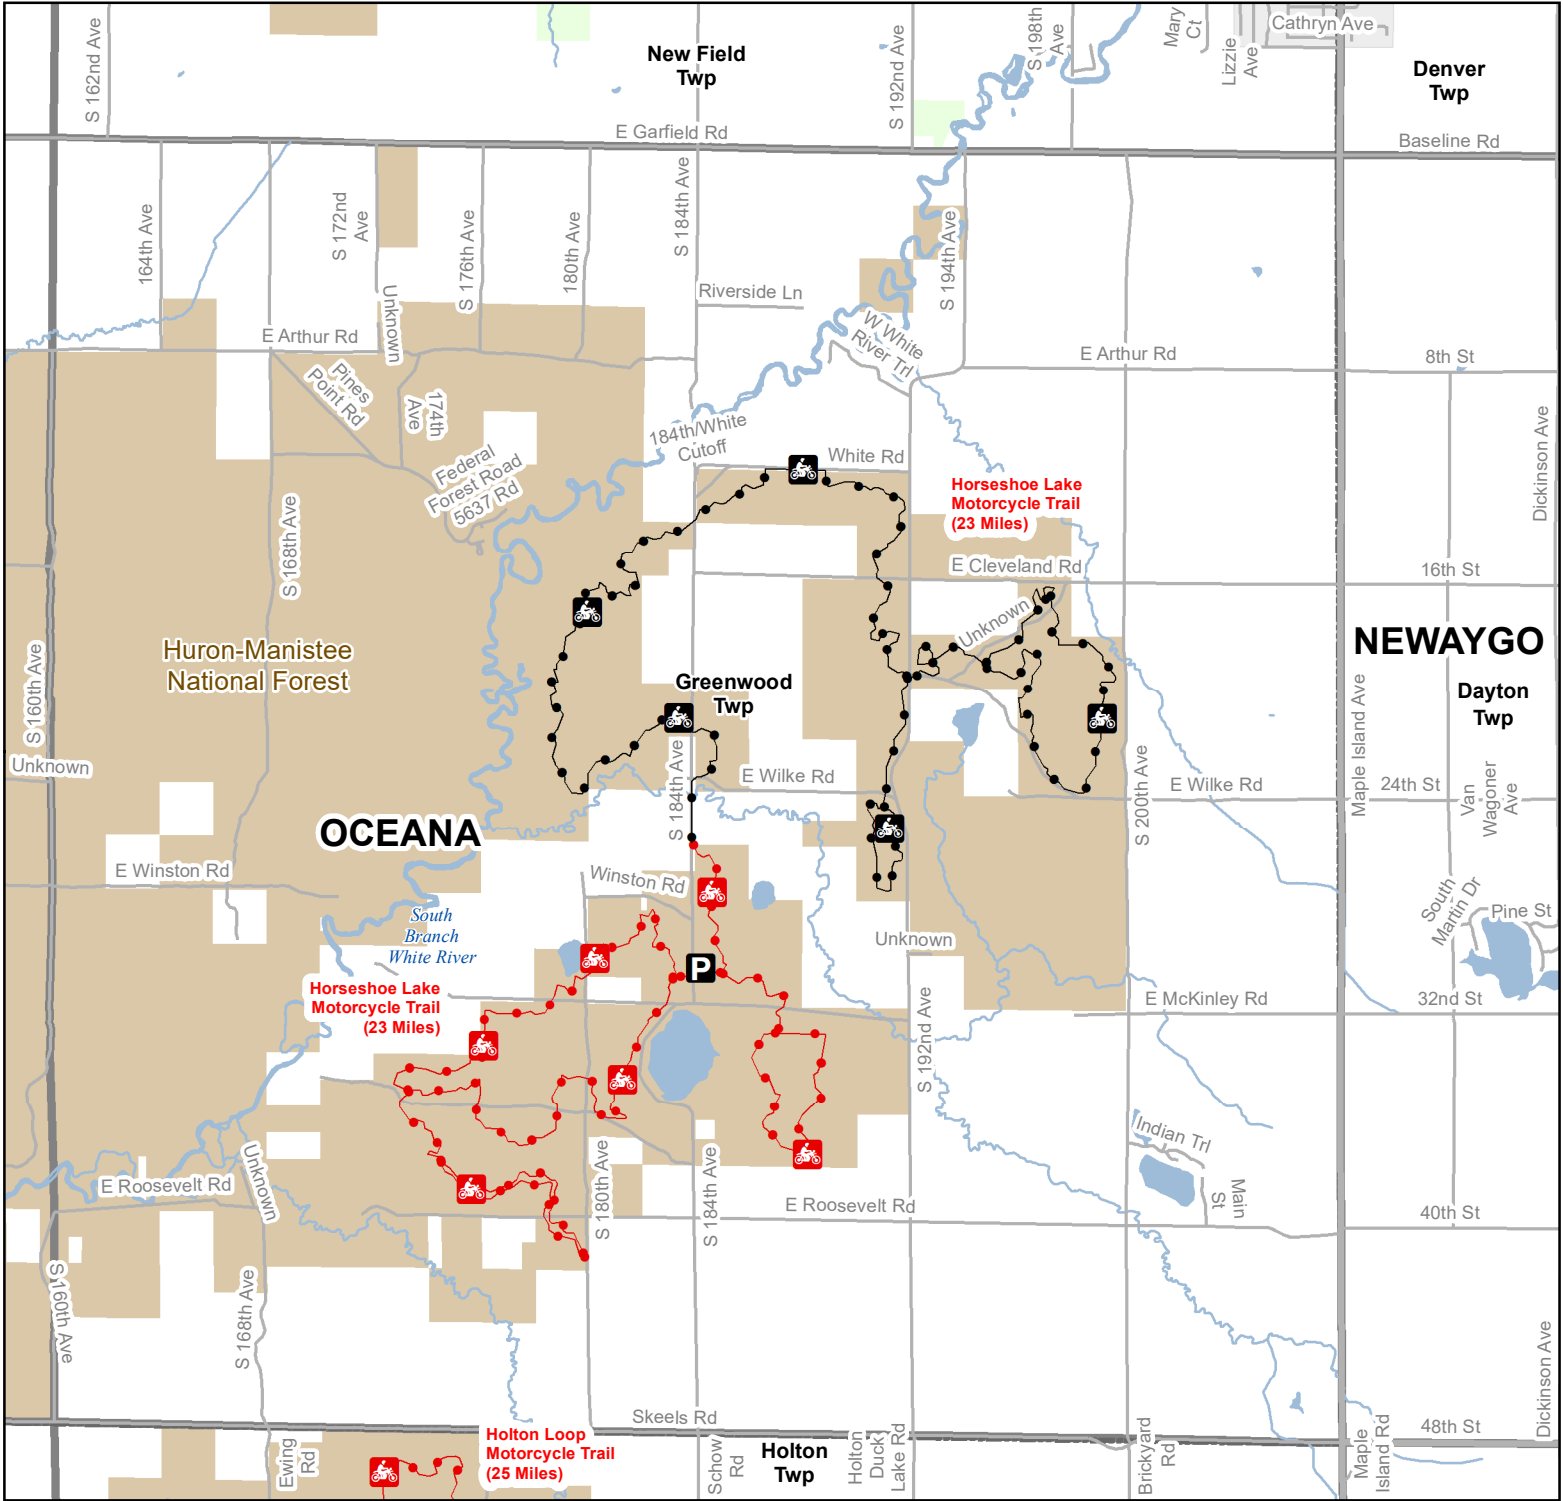

# Horseshoe Lake Motorcycle Trail

Newaygo County, Michigan

ADVISORY: Trails and Route have two-way traffic. STAY ON SIGNED TRAILS ONLY!  
DISCLAIMER: Trails shown on this map are an approximate representation of the trail system at the time of publication and may not reflect current ground conditions.

- Parking Lot
- Motorcycle Trail (SOS License)
- Motorcycle Trail (DNR License)
- Motorcycle Trail - Secretary of State license required.
- Motorcycle Trail - Motorcycles Only. ORV license and trail permit required.
- Federal / State Highway
- Federal / State / County - Paved Road
- Lakes and Rivers
- State Forest Land
- Federal Land
- Township
- County Boundary