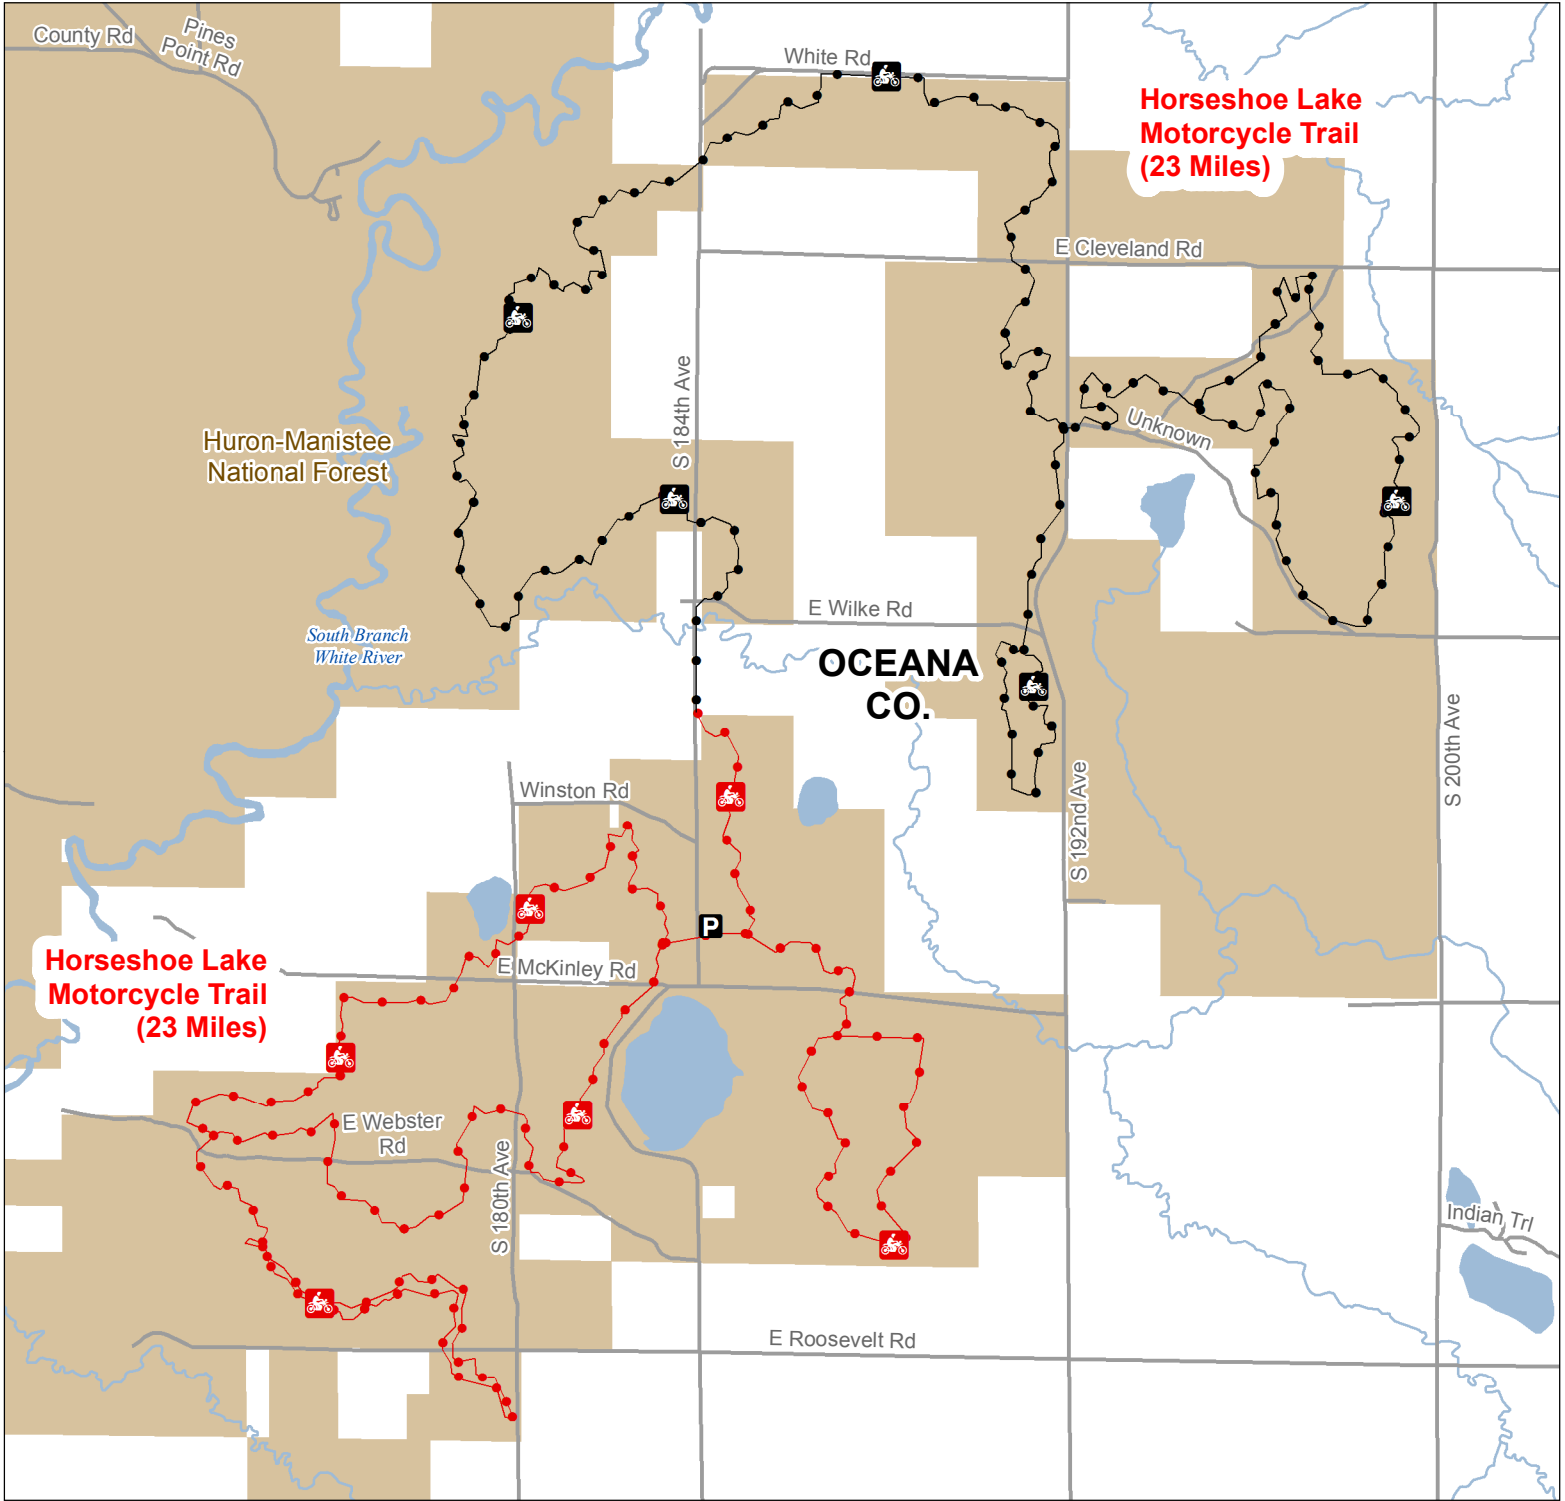

Horseshoe Lake Motorcycle Trail

Newaygo County, Michigan

ADVISORY: Trails and Routes have two-way traffic.
DISCLAIMER: Trails shown on this map are an approximate representation of the trail system at the time of publication and may not reflect current ground conditions.
STAY ON SIGNED TRAILS ONLY!

- Parking Lot
- Motorcycle Trails (SOS License)
- Motorcycle Trails (DNR License)
- Motorcycle Trail - Motorcycles only. Secretary of State license required.
- Motorcycle Trail - Motorcycles Only. ORV license and trail permit required.
- Paved Road
- Lakes and Rivers
- Federal Land
- County Boundary