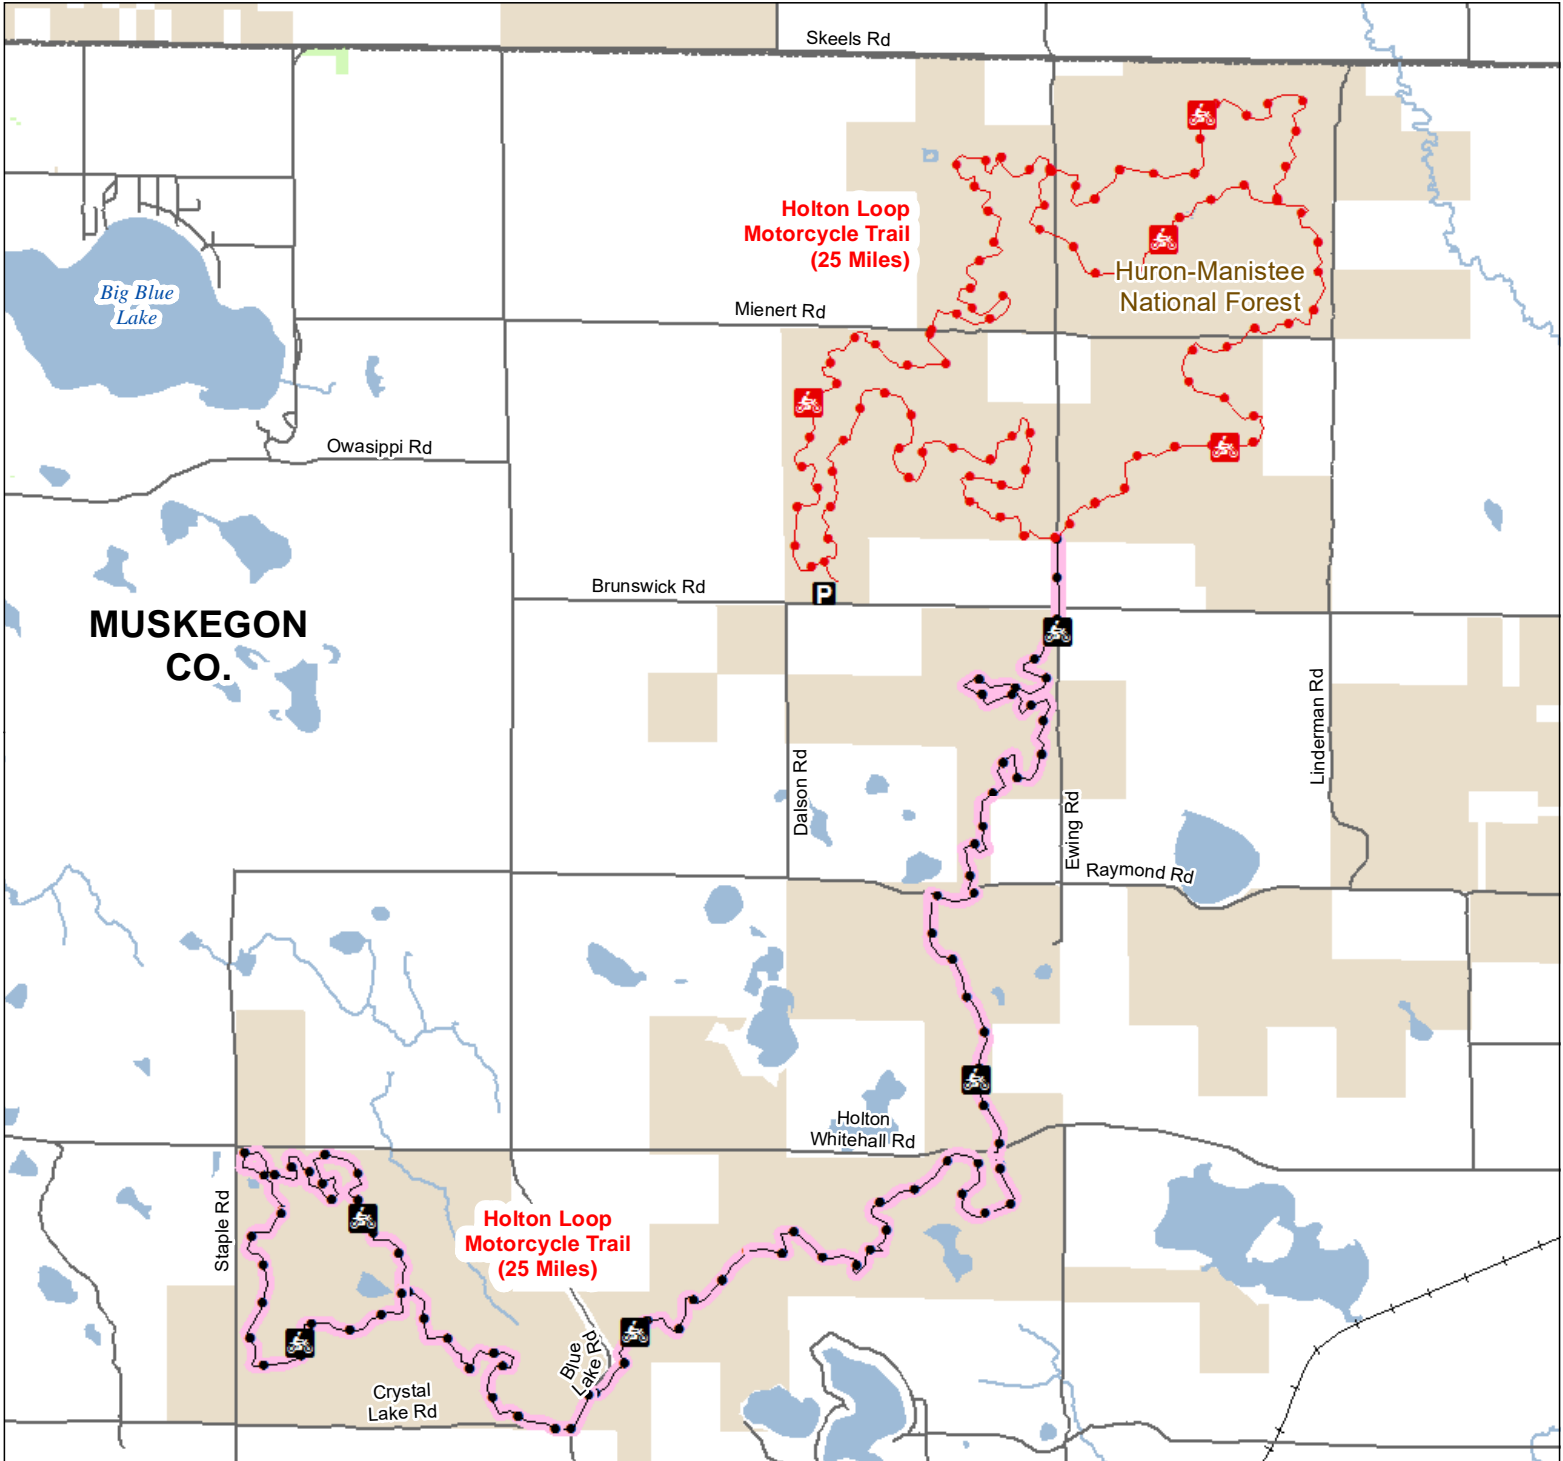

# Holton Loop Motorcycle Trail

## Muskegon County, Michigan

**ADVISORY:** Trails and Routes have two-way traffic.  
**DISCLAIMER:** Trails shown on this map are an approximate representation of the trail system at the time of publication and may not reflect current ground conditions.  
**STAY ON SIGNED TRAILS ONLY!**

- Parking Lot
- Motorcycle Trails (SOS License)
- Motorcycle Trails (DNR License)
- Motorcycle Trail - Motorcycles only.
- ORV license, trail permit and Secretary of State License required.
- Motorcycle Trail - Motorcycles Only. ORV license and trail permit required.
- Paved Road
- Railroads
- Perennial River
- Lakes and Rivers
- State Forest Land
- Federal Land
- County Boundary