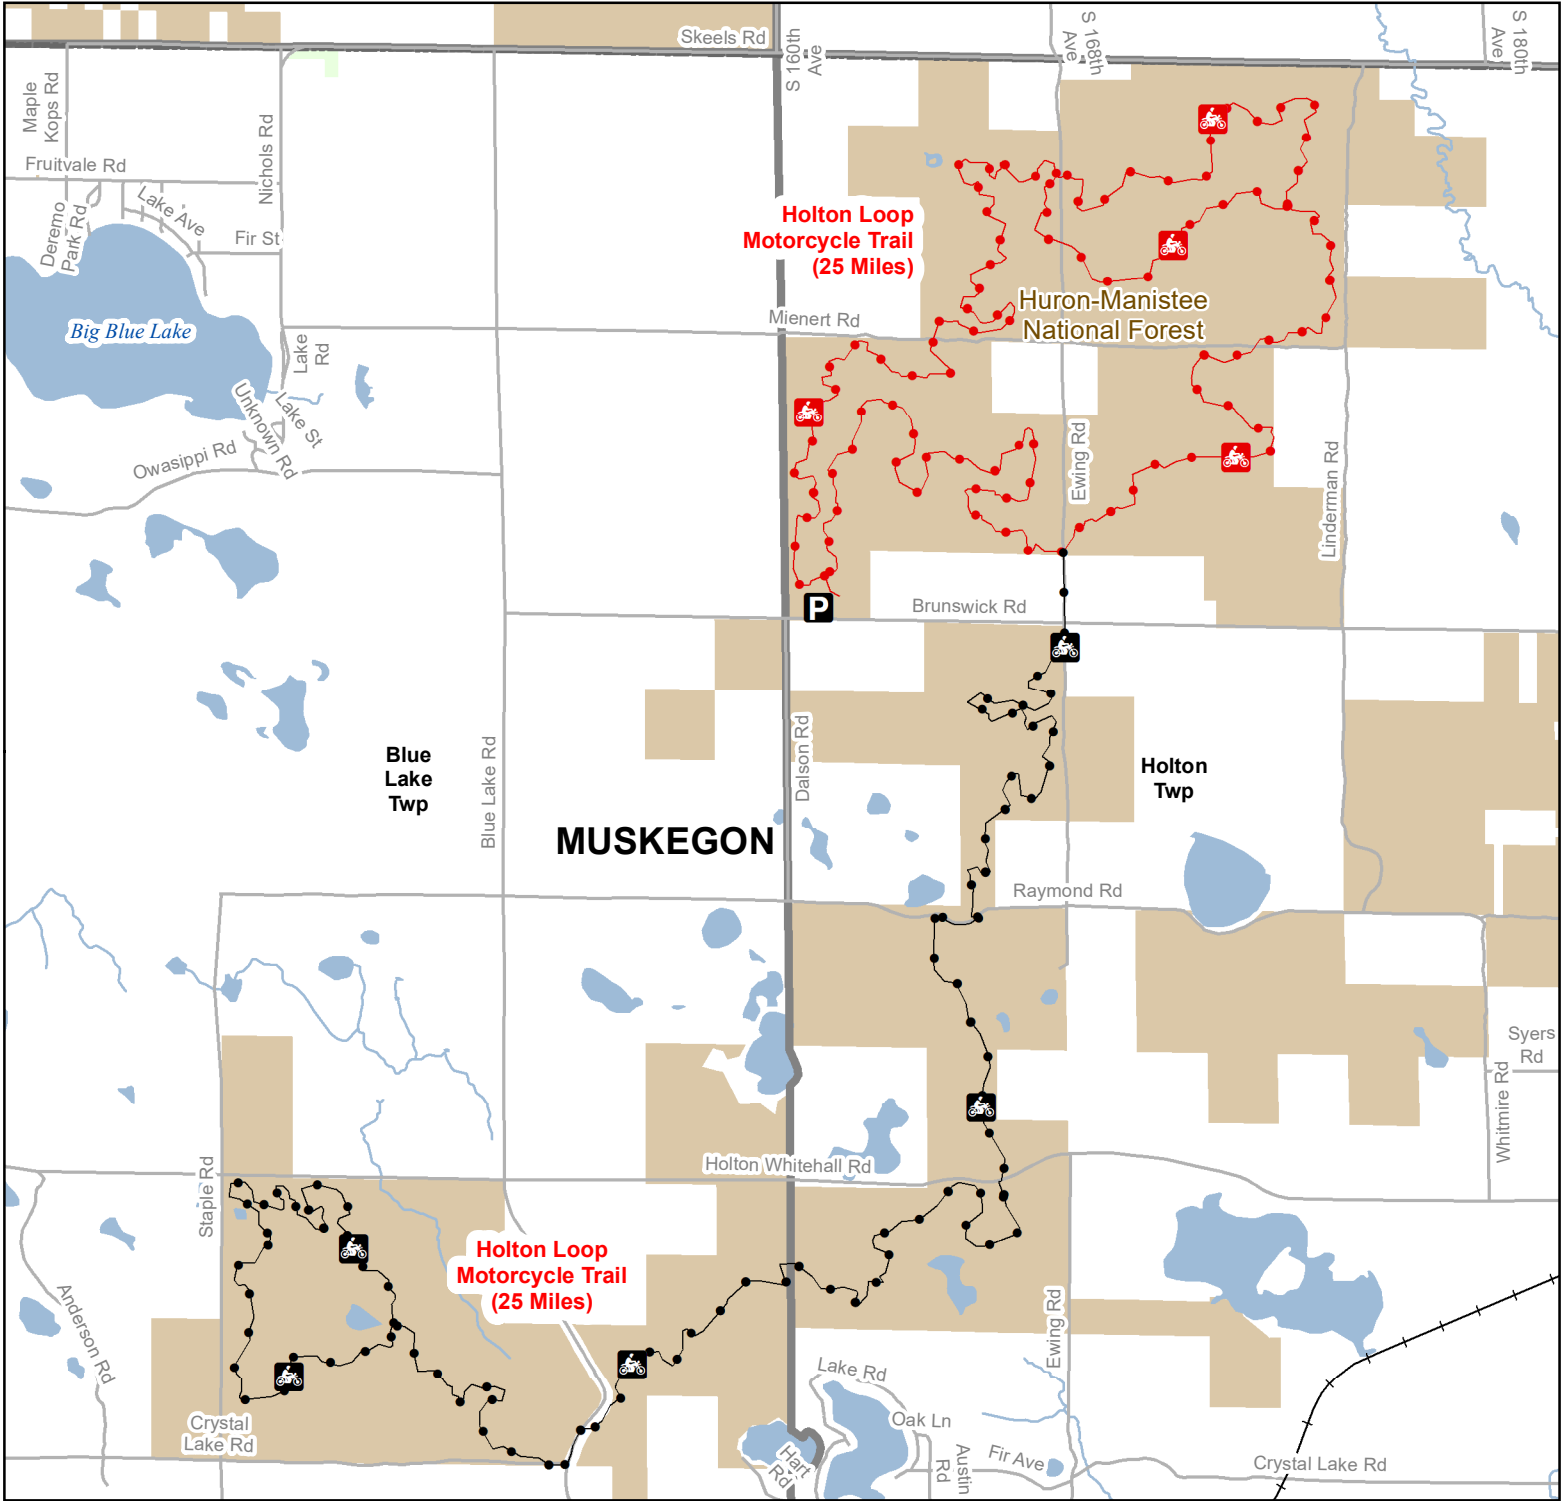

Holton Loop Motorcycle Trail

Muskegon County, Michigan

ADVISORY: Trails and Route have two-way traffic. STAY ON SIGNED TRAILS ONLY!
DISCLAIMER: Trails shown on this map are an approximate representation of the trail system at the time of publication and may not reflect current ground conditions.

- Parking Lot
- Motorcycle Trail (SOS License)
- Motorcycle Trail (DNR License)
- Motorcycle Trail - Secretary of State license required.
- Motorcycle Trail - Motorcycles Only. ORV license and trail permit required.
- Railroad
- Federal / State / County - Paved Road
- Lakes and Rivers
- State Forest Land
- Federal Land
- Township
- County Boundary