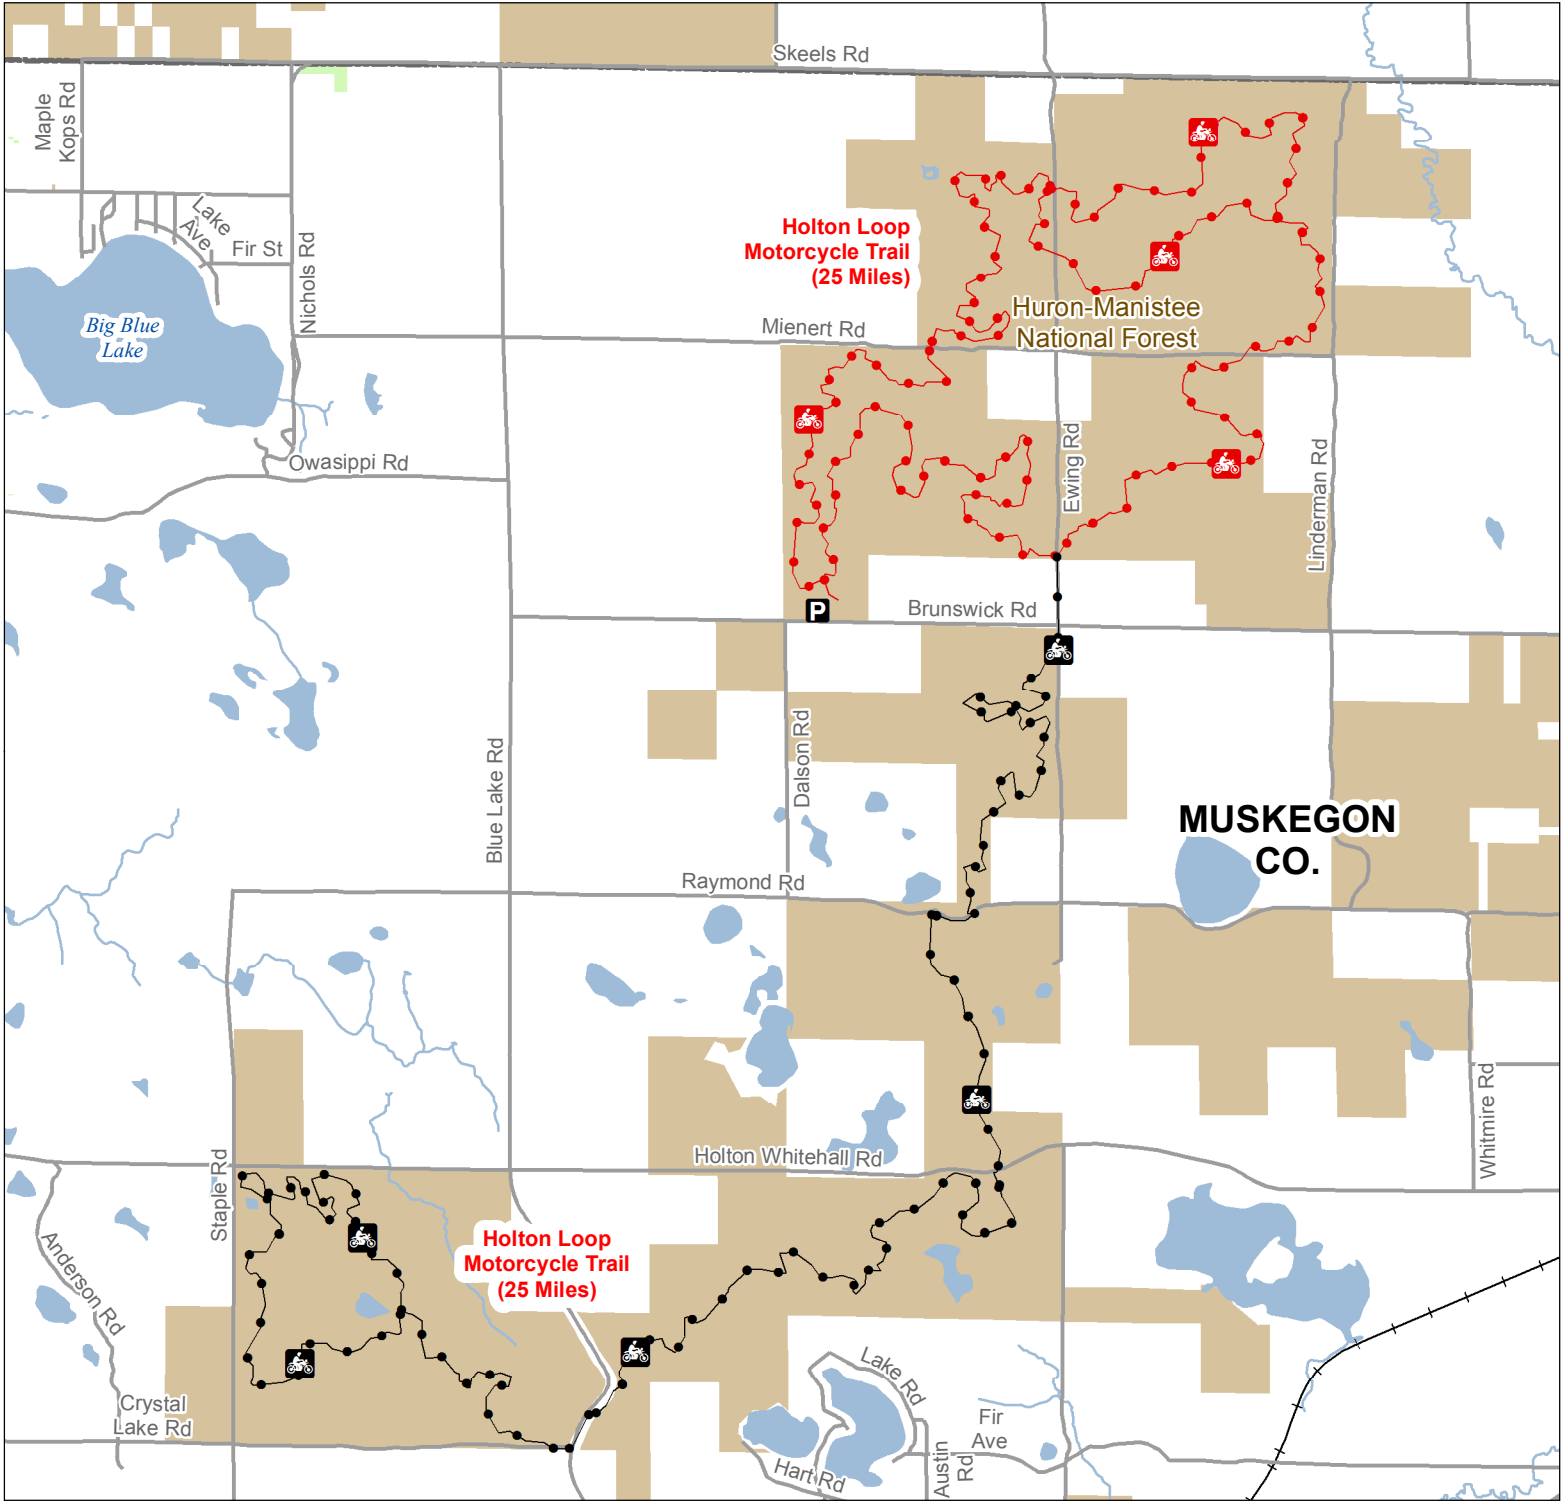

Holton Loop Motorcycle Trail

Muskegon County, Michigan

ADVISORY: Trails and Routes have two-way traffic.
DISCLAIMER: Trails shown on this map are an approximate representation of the trail system at the time of publication and may not reflect current ground conditions.
STAY ON SIGNED TRAILS ONLY!

- Parking Lot
- Motorcycle Trails (SOS License)
- Motorcycle Trails (DNR License)
- Motorcycle Trail - Motorcycles only. Secretary of State license required.
- Motorcycle Trail - Motorcycles Only. ORV license and trail permit required.
- Highway
- Paved Road
- Railroad

- Lakes and Rivers
- State Forest Land
- Federal Land
- County Boundary