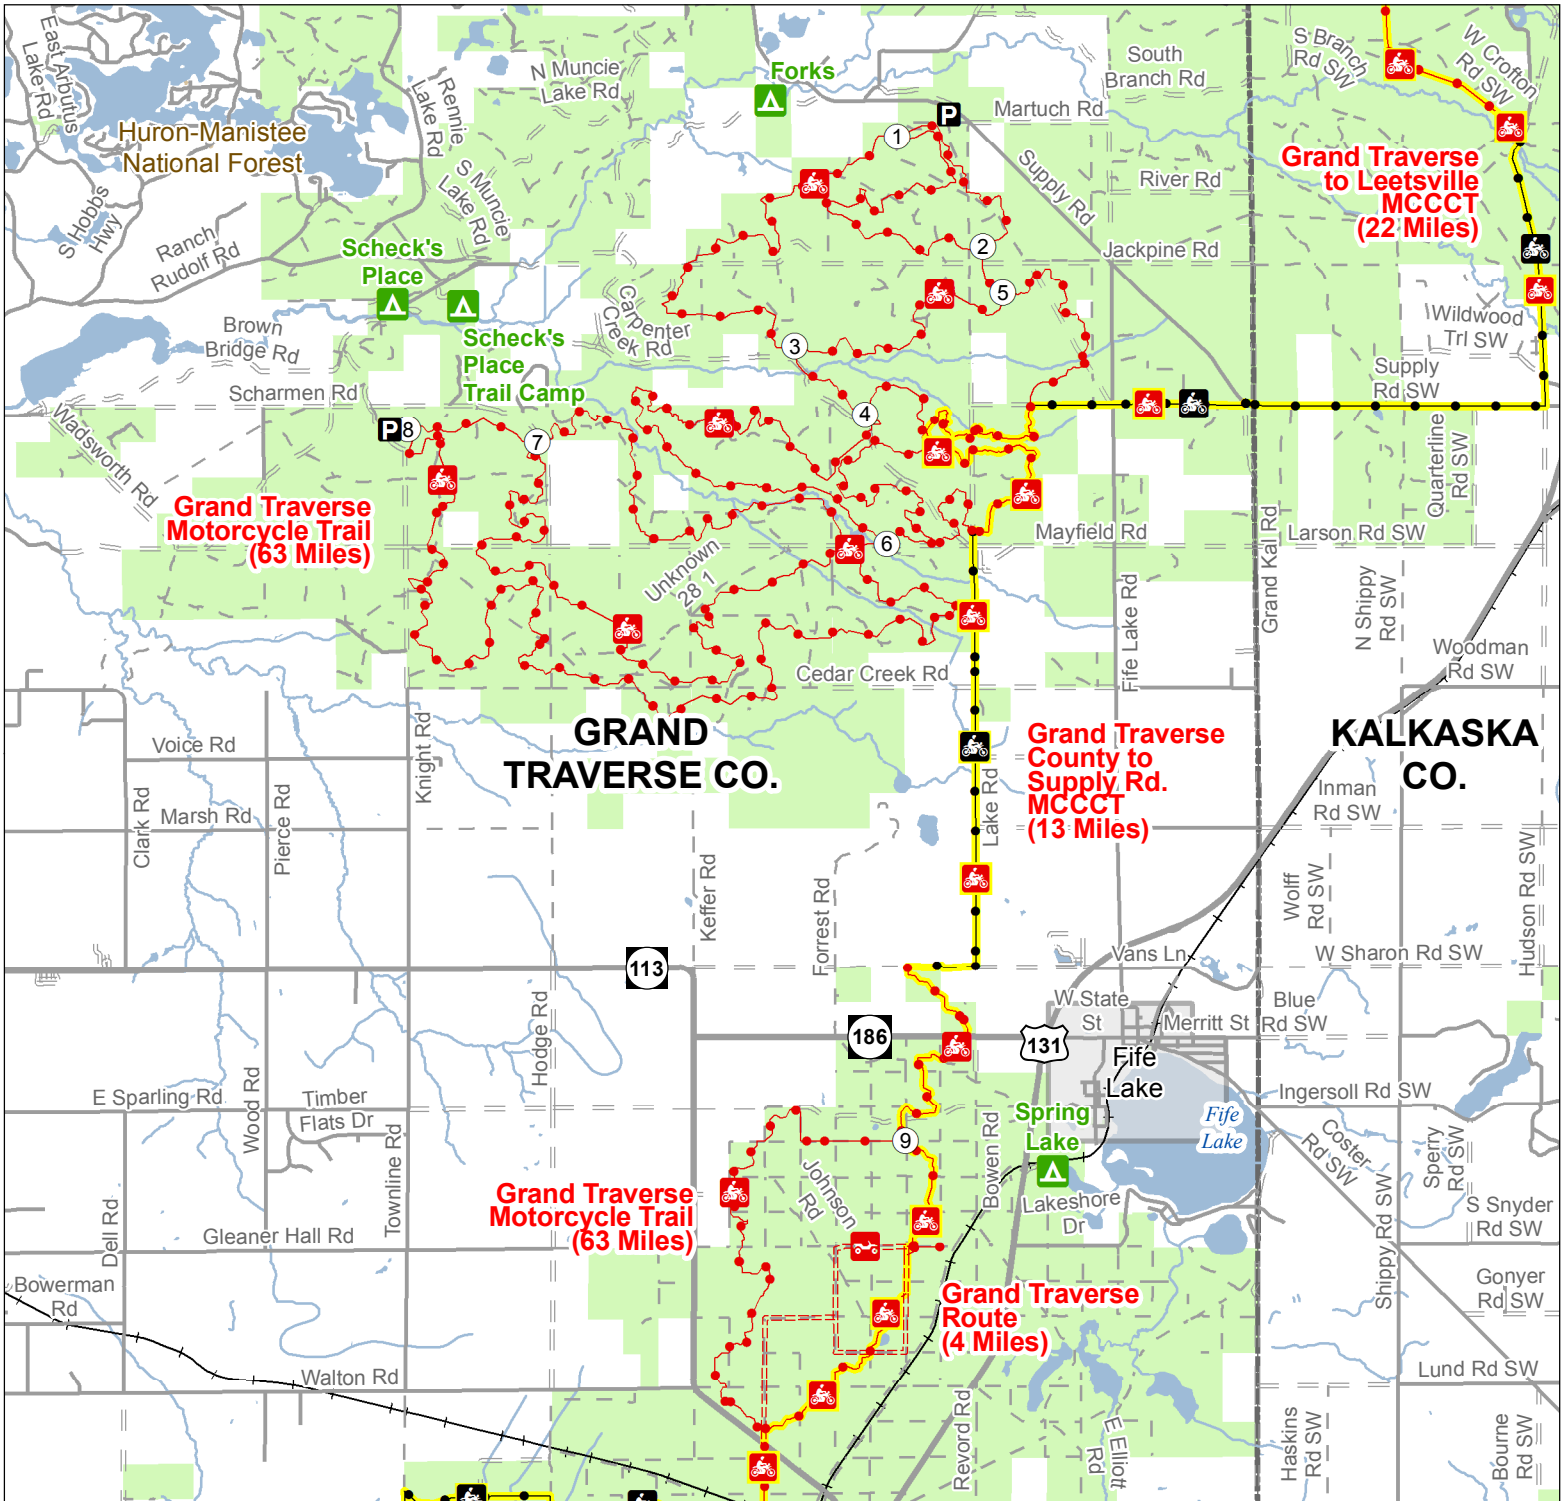

Grand Traverse Motorcycle Trail

Grand Traverse County, Michigan

ADVISORY: Trails and Routes have two-way traffic.
 DISCLAIMER: Trails shown on this map are an approximate representation of the trail system at the time of publication and may not reflect current ground conditions.
STAY ON SIGNED TRAILS ONLY!

- | | | | | | |
|--|---------------------------------|--|--|--|-------------------|
| | State Forest Campground | | ORV Route – ORVs of all sizes including off-road motorcycles. ORV license and trail permit required unless licensed by the Secretary of State. | | Paved Road |
| | Parking Lot | | Motorcycle Trail - Motorcycles only. Secretary of State license required. | | Gravel Road |
| | Intersection | | Motorcycle Trail – Motorcycles Only. ORV license and trail permit required. | | Poor Dirt Road |
| | ORV Routes | | Michigan Cross Country Cycle Trail (MCCCT) | | Railroad |
| | Motorcycle Trails (SOS License) | | Highway | | Lakes and Rivers |
| | Motorcycle Trails (DNR License) | | | | State Forest Land |
| | MCCCT Trails | | | | Federal Land |
| | | | | | County Boundary |