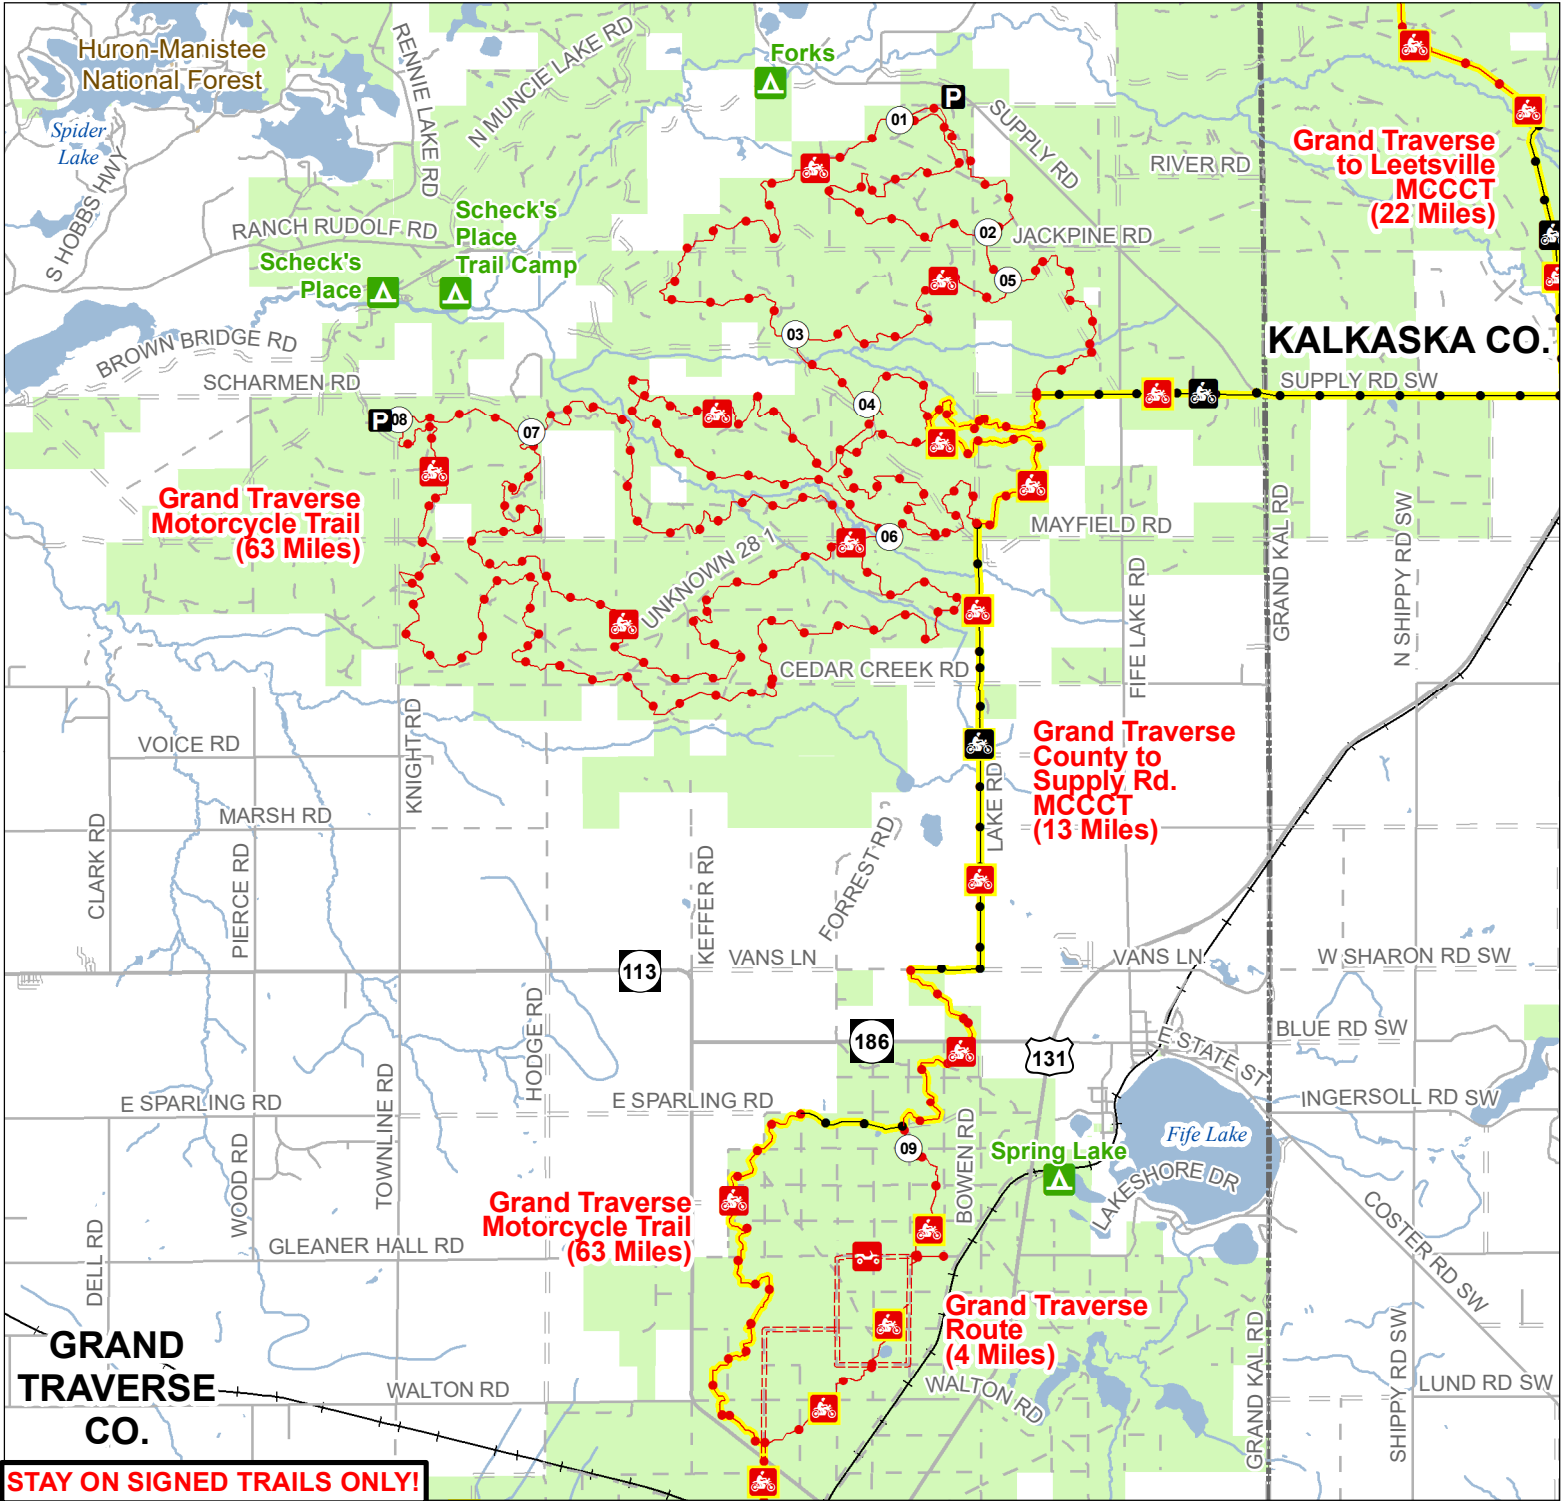

Grand Traverse Motorcycle Trail

Grand Traverse County, Michigan

ADVISORY: Trails and Routes have two-way traffic.

DISCLAIMER: Trails shown on this map are an approximate representation of the trail system at the time of publication and may not reflect current ground conditions.

- State Forest Campground
- Parking Lot
- Intersection
- ORV Routes
- Motorcycle Trails (SOS License)
- Motorcycle Trails (DNR License)
- MCCCT Trails

- ORV Route – ORVs of all sizes including off-road motorcycles. ORV license and trail permit required unless licensed by the Secretary of State.
- Motorcycle Trail - Motorcycles only. Secretary of State license required.

- Motorcycle Trail – Motorcycles Only. ORV license and trail permit required.
- Michigan Cross Country Cycle Trail (MCCCT)
- Railroad
- Highway
- Paved Road
- Gravel Road

- Poor Dirt Road
- Stream
- Lakes and Rivers
- State Forest Land
- Federal Land
- County Boundary