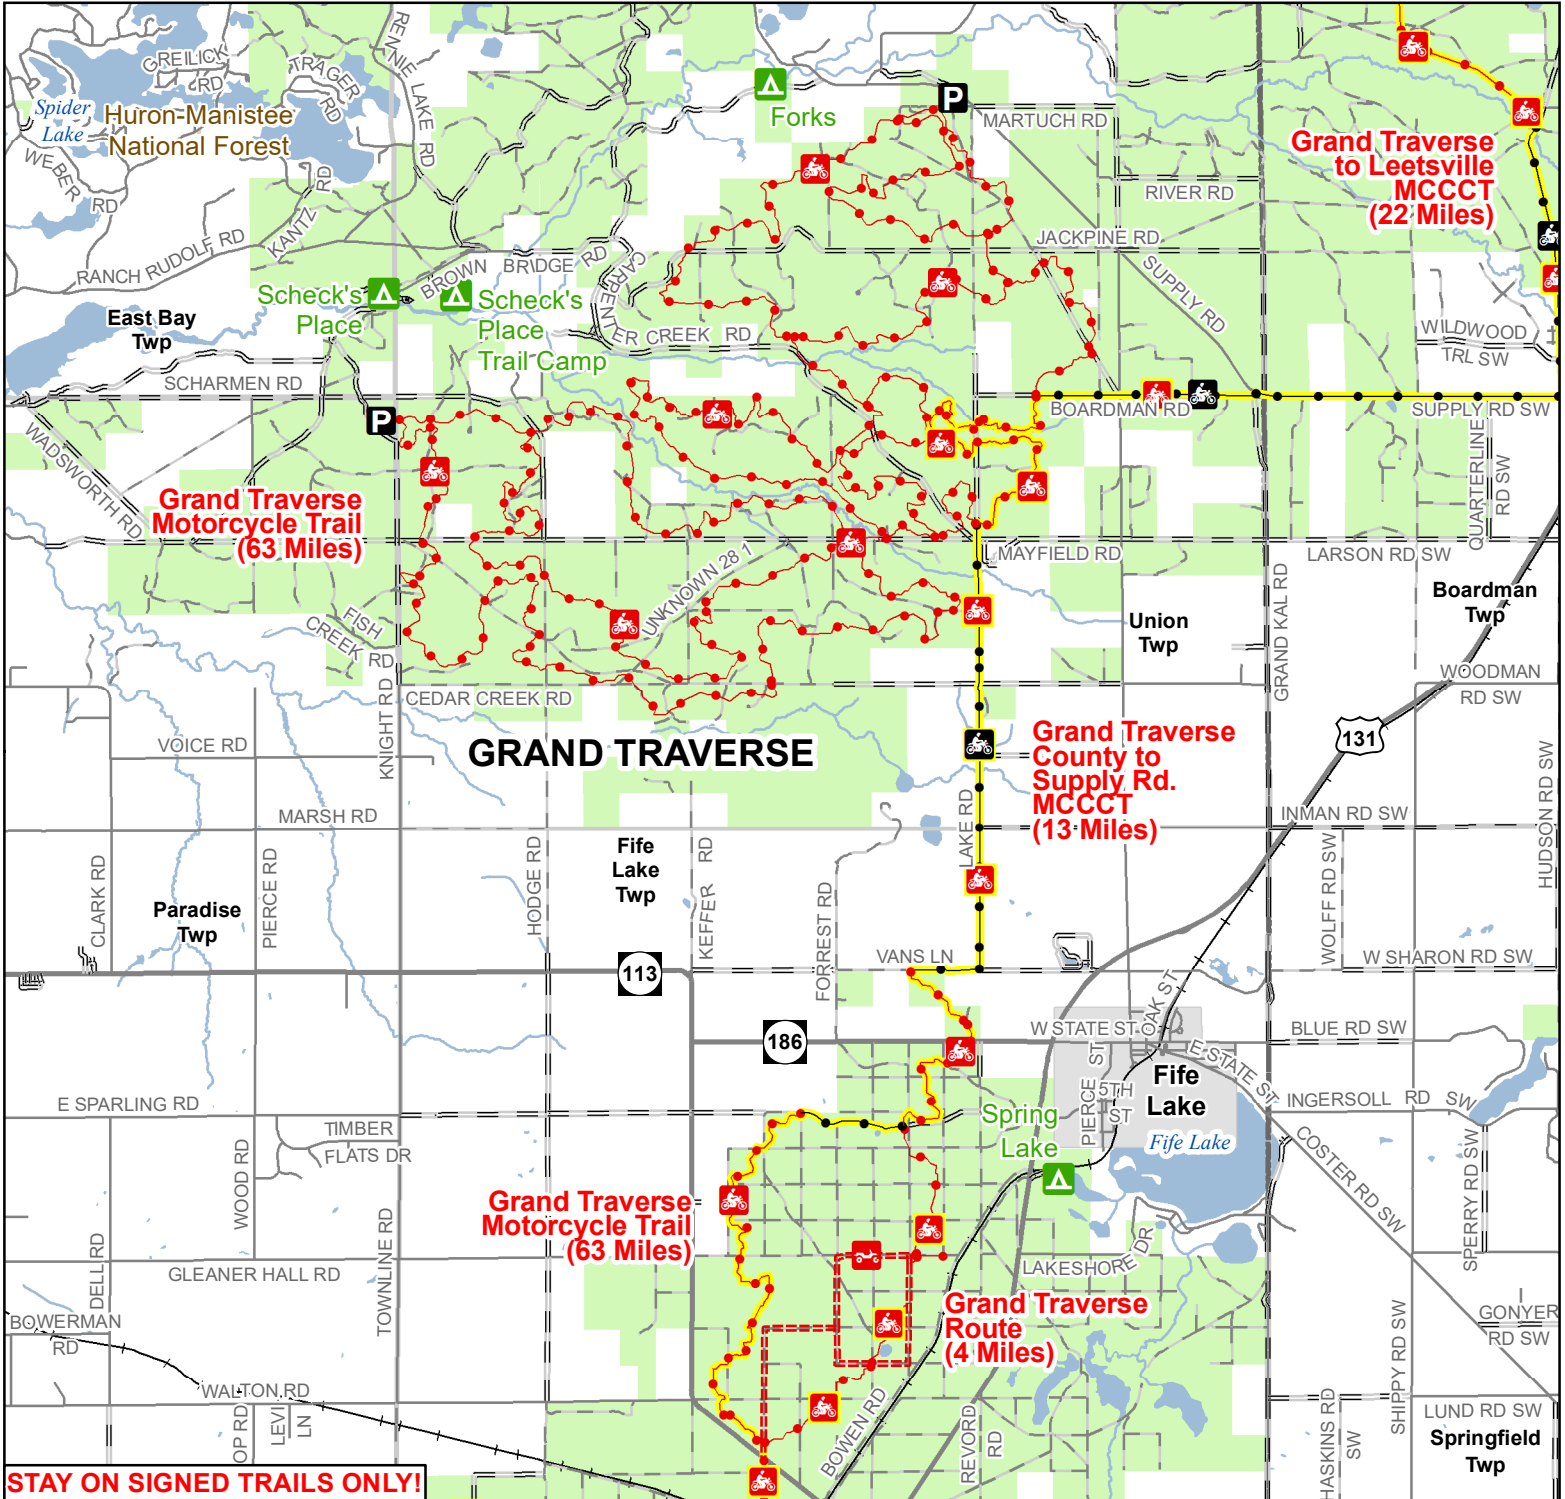

Grand Traverse Motorcycle Trail

Grand Traverse County, Michigan

ADVISORY: Trails and Routes have two-way traffic.

DISCLAIMER: Trails shown on this map are an approximate representation of the trail system at the time of publication and may not reflect current ground conditions.

STAY ON SIGNED TRAILS ONLY!

- State Forest Campground
- Parking Lot
- ORV Route
- Motorcycle Trail (SOS License)
- Motorcycle Trail (DNR License)
- MCCCT Trail
- Motorcycle Trail - Secretary of State license required.
- Motorcycle Trail – Motorcycles Only. ORV license and trail permit required.
- ORV Route – ORVs of all sizes including off-road motorcycles. ORV license and trail permit required unless licensed by the Secretary of State.
- Michigan Cross Country Cycle Trail (MCCCT)
- Highway
- Paved
- Gravel
- Poor dirt
- Railroad
- Lakes and Rivers
- State Forest Land
- Federal Land
- Township
- County Boundary