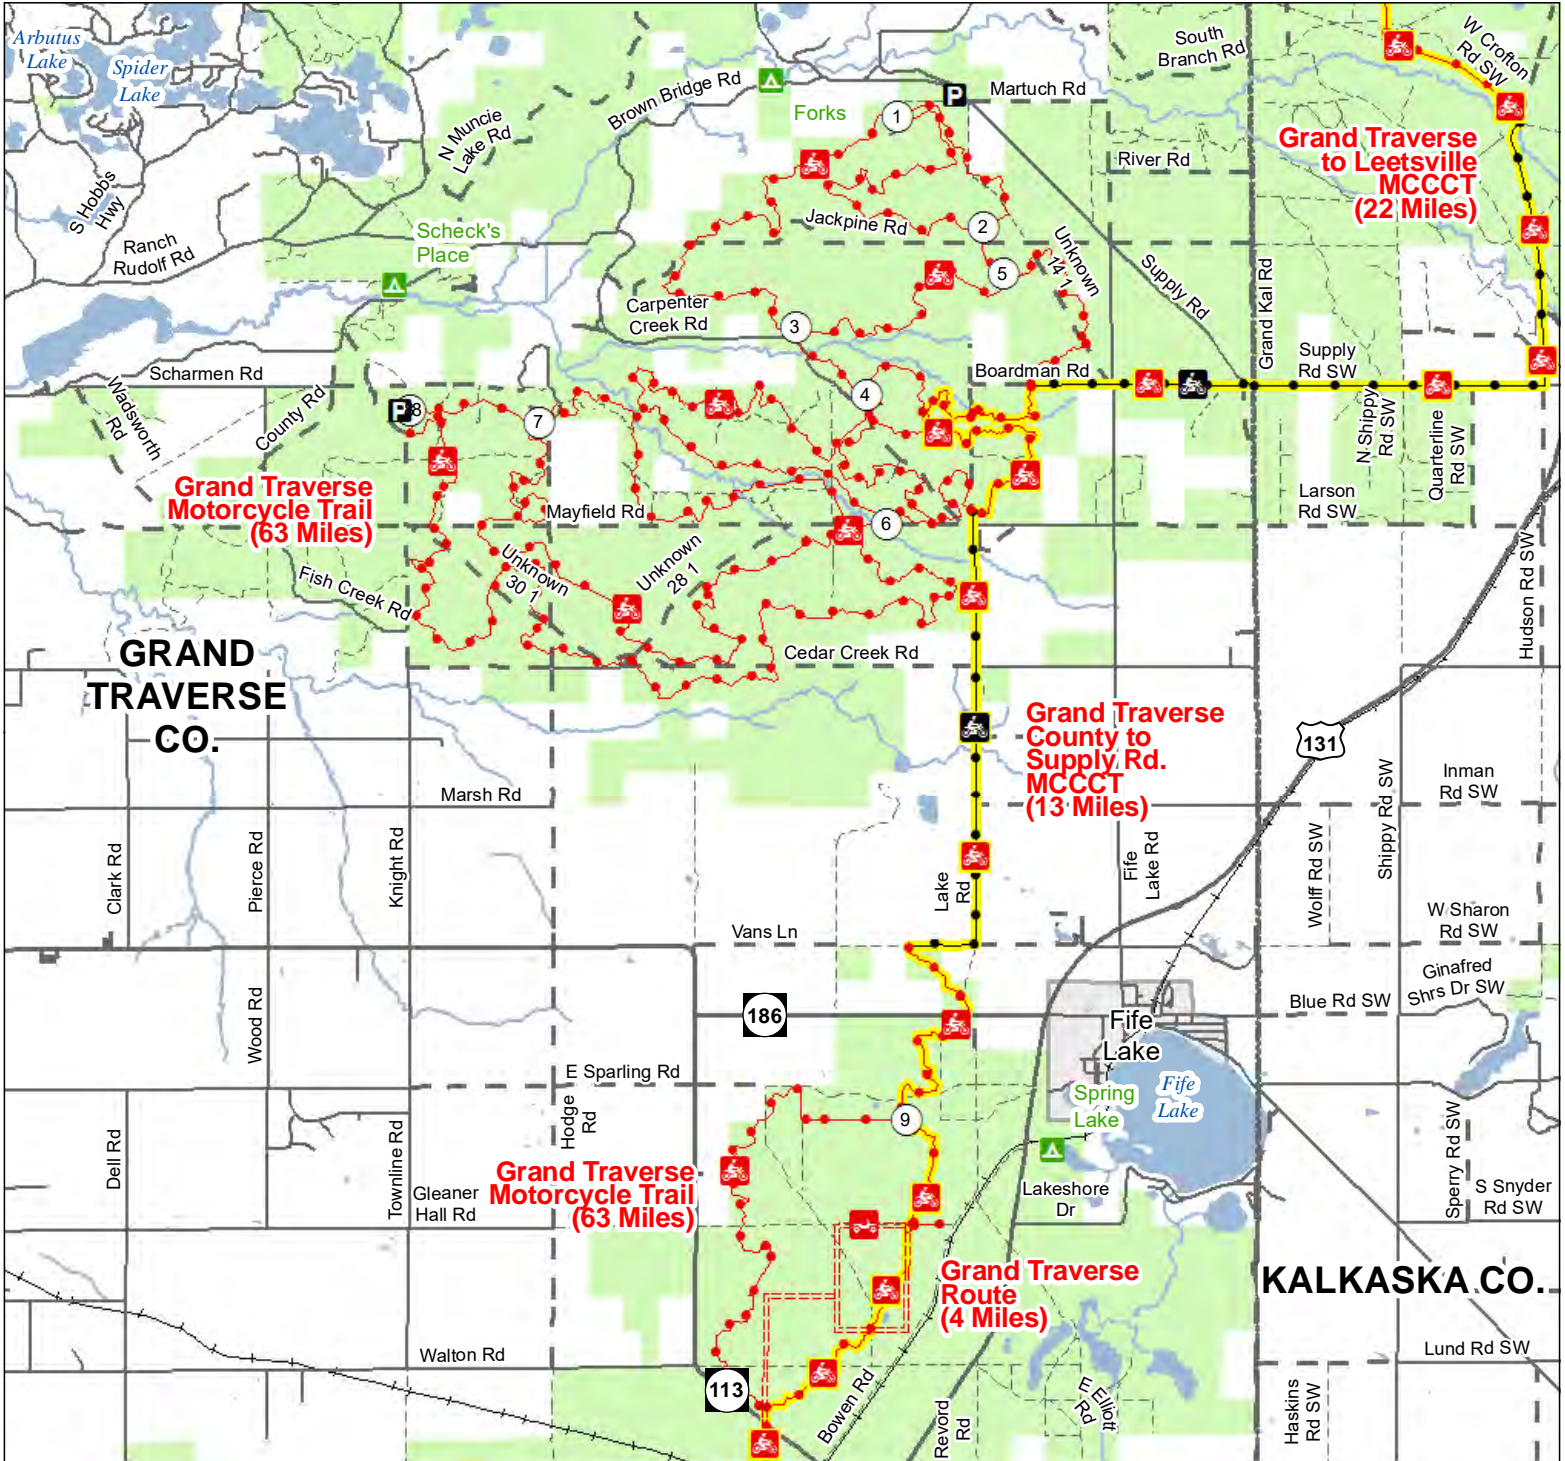

Grand Traverse Motorcycle Trail

Grand Traverse County, Michigan

ADVISORY: Trails and Routes have two-way traffic.
 DISCLAIMER: Trails shown on this map are an approximate representation of the trail system at the time of publication and may not reflect current ground conditions.
STAY ON SIGNED TRAILS ONLY!

- State Forest Campground
- Parking Lot
- Intersection
- ORV Routes
- Motorcycle Trails (SOS License)
- Motorcycle Trails (DNR License)
- MCCCT Trails

- ORV Route – ORVs of all sizes including off-road motorcycles. ORV license and trail permit required unless license by the Secretary of State.
- Motorcycle Trail - Motorcycles only. Secretary of State license required.
- Motorcycle Trail – Motorcycles Only. ORV license and trail permit required.
- Michigan Cross Country Cycle Trail (MCCCT)
- Highway

- Paved Road
- Gravel Road
- Poor Dirt Road
- Railroads
- Perennial River
- Lakes and Rivers
- State Forest Land
- Federal Land
- County Boundary