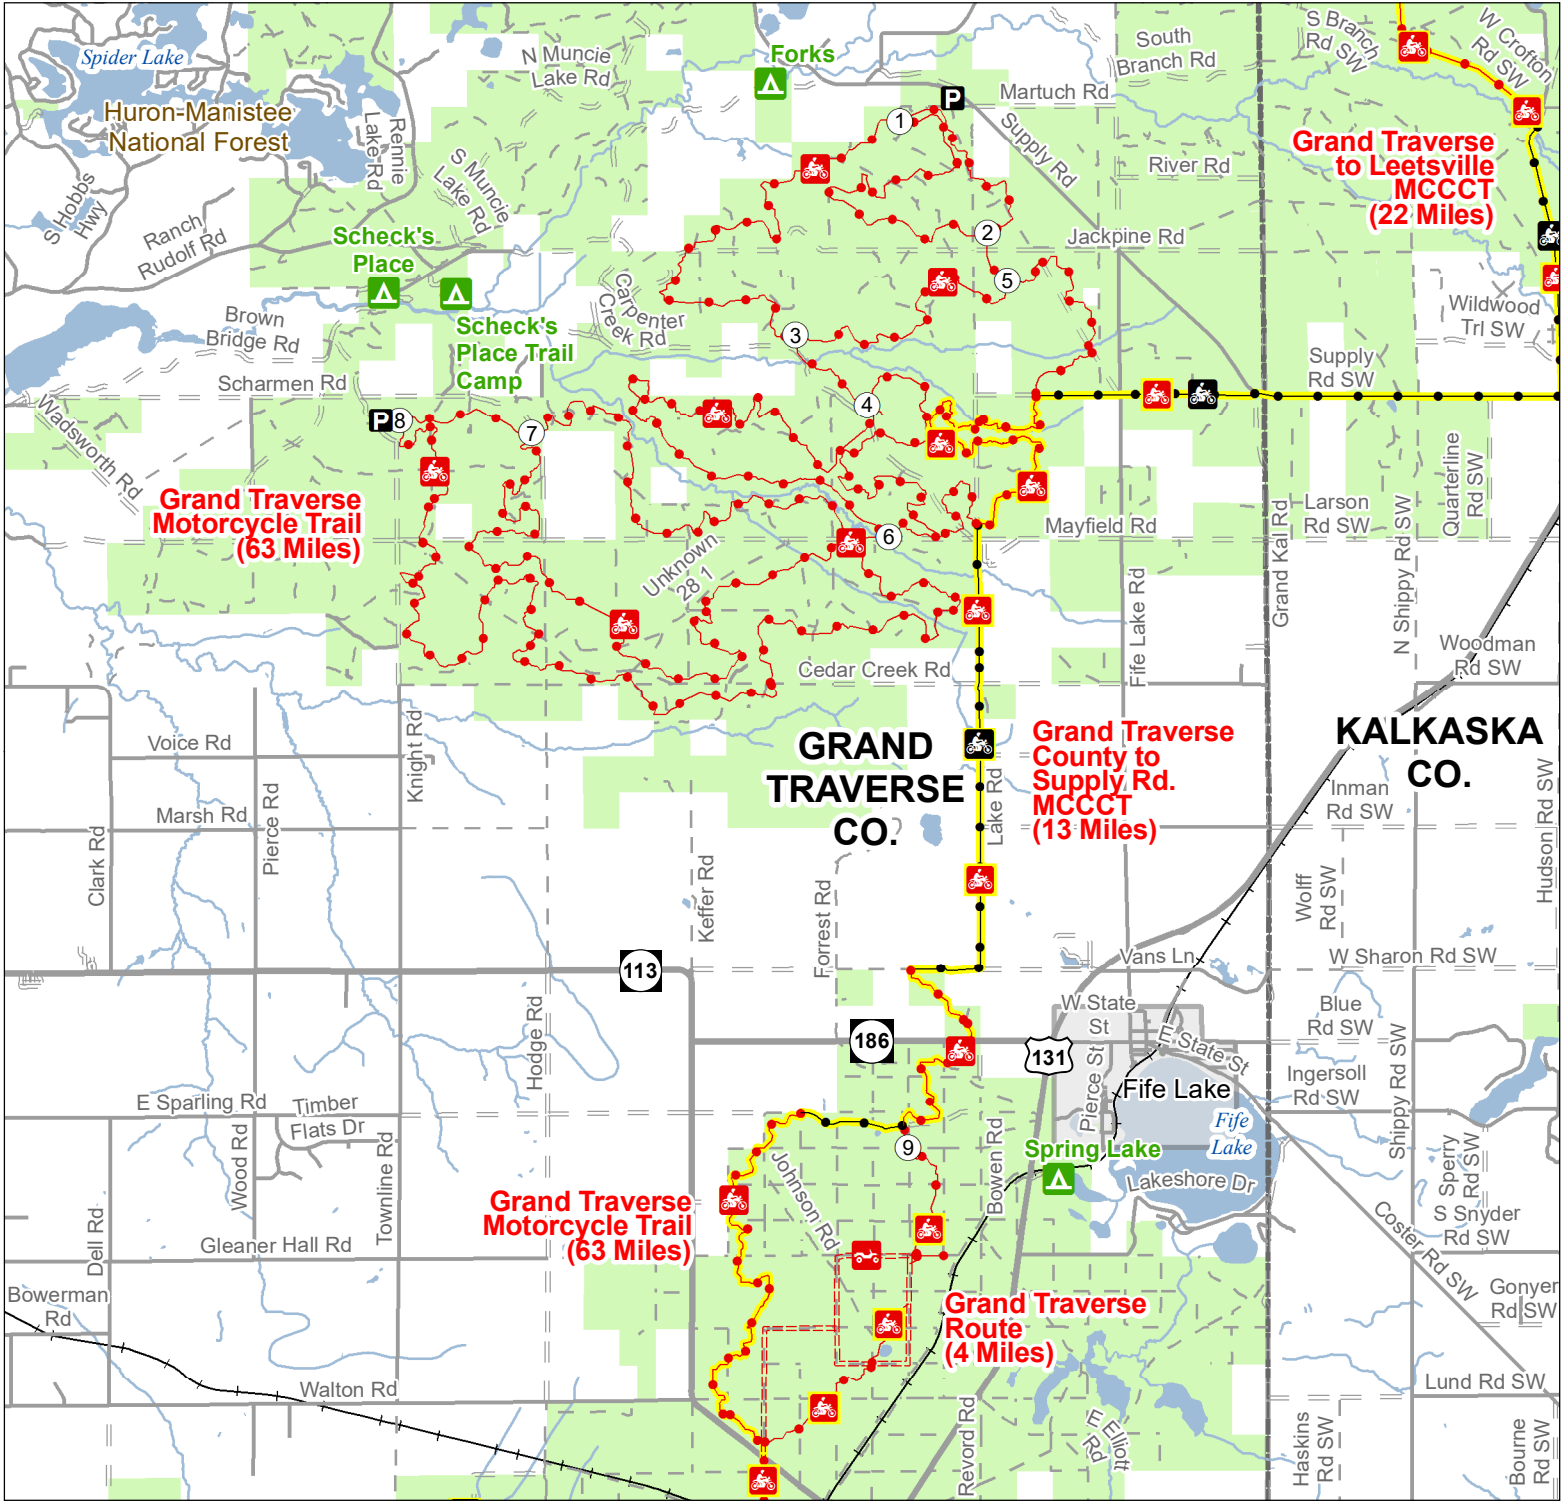

# Grand Traverse Motorcycle Trail

## Grand Traverse County, Michigan

ADVISORY: Trails and Routes have two-way traffic.  
 DISCLAIMER: Trails shown on this map are an approximate representation of the trail system at the time of publication and may not reflect current ground conditions.  
**STAY ON SIGNED TRAILS ONLY!**

- |                                 |  |                   |
|---------------------------------|--|-------------------|
| State Forest Campground         | ORV Route – ORVs of all sizes including off-road motorcycles. ORV license and trail permit required unless licensed by the Secretary of State. | Paved Road        |
| Parking Lot                     | Motorcycle Trail - Motorcycles only. Secretary of State license required.  | Gravel Road       |
| Intersection                    | Motorcycle Trail – Motorcycles Only. ORV license and trail permit required.  | Poor Dirt Road    |
| ORV Routes                      | Michigan Cross Country Cycle Trail (MCCCT)   | Railroad          |
| Motorcycle Trails (SOS License) | Highway  | Lakes and Rivers  |
| Motorcycle Trails (DNR License) |  | State Forest Land |
| MCCCT Trails                    |  | Federal Land      |
|                                 |  | County Boundary   |