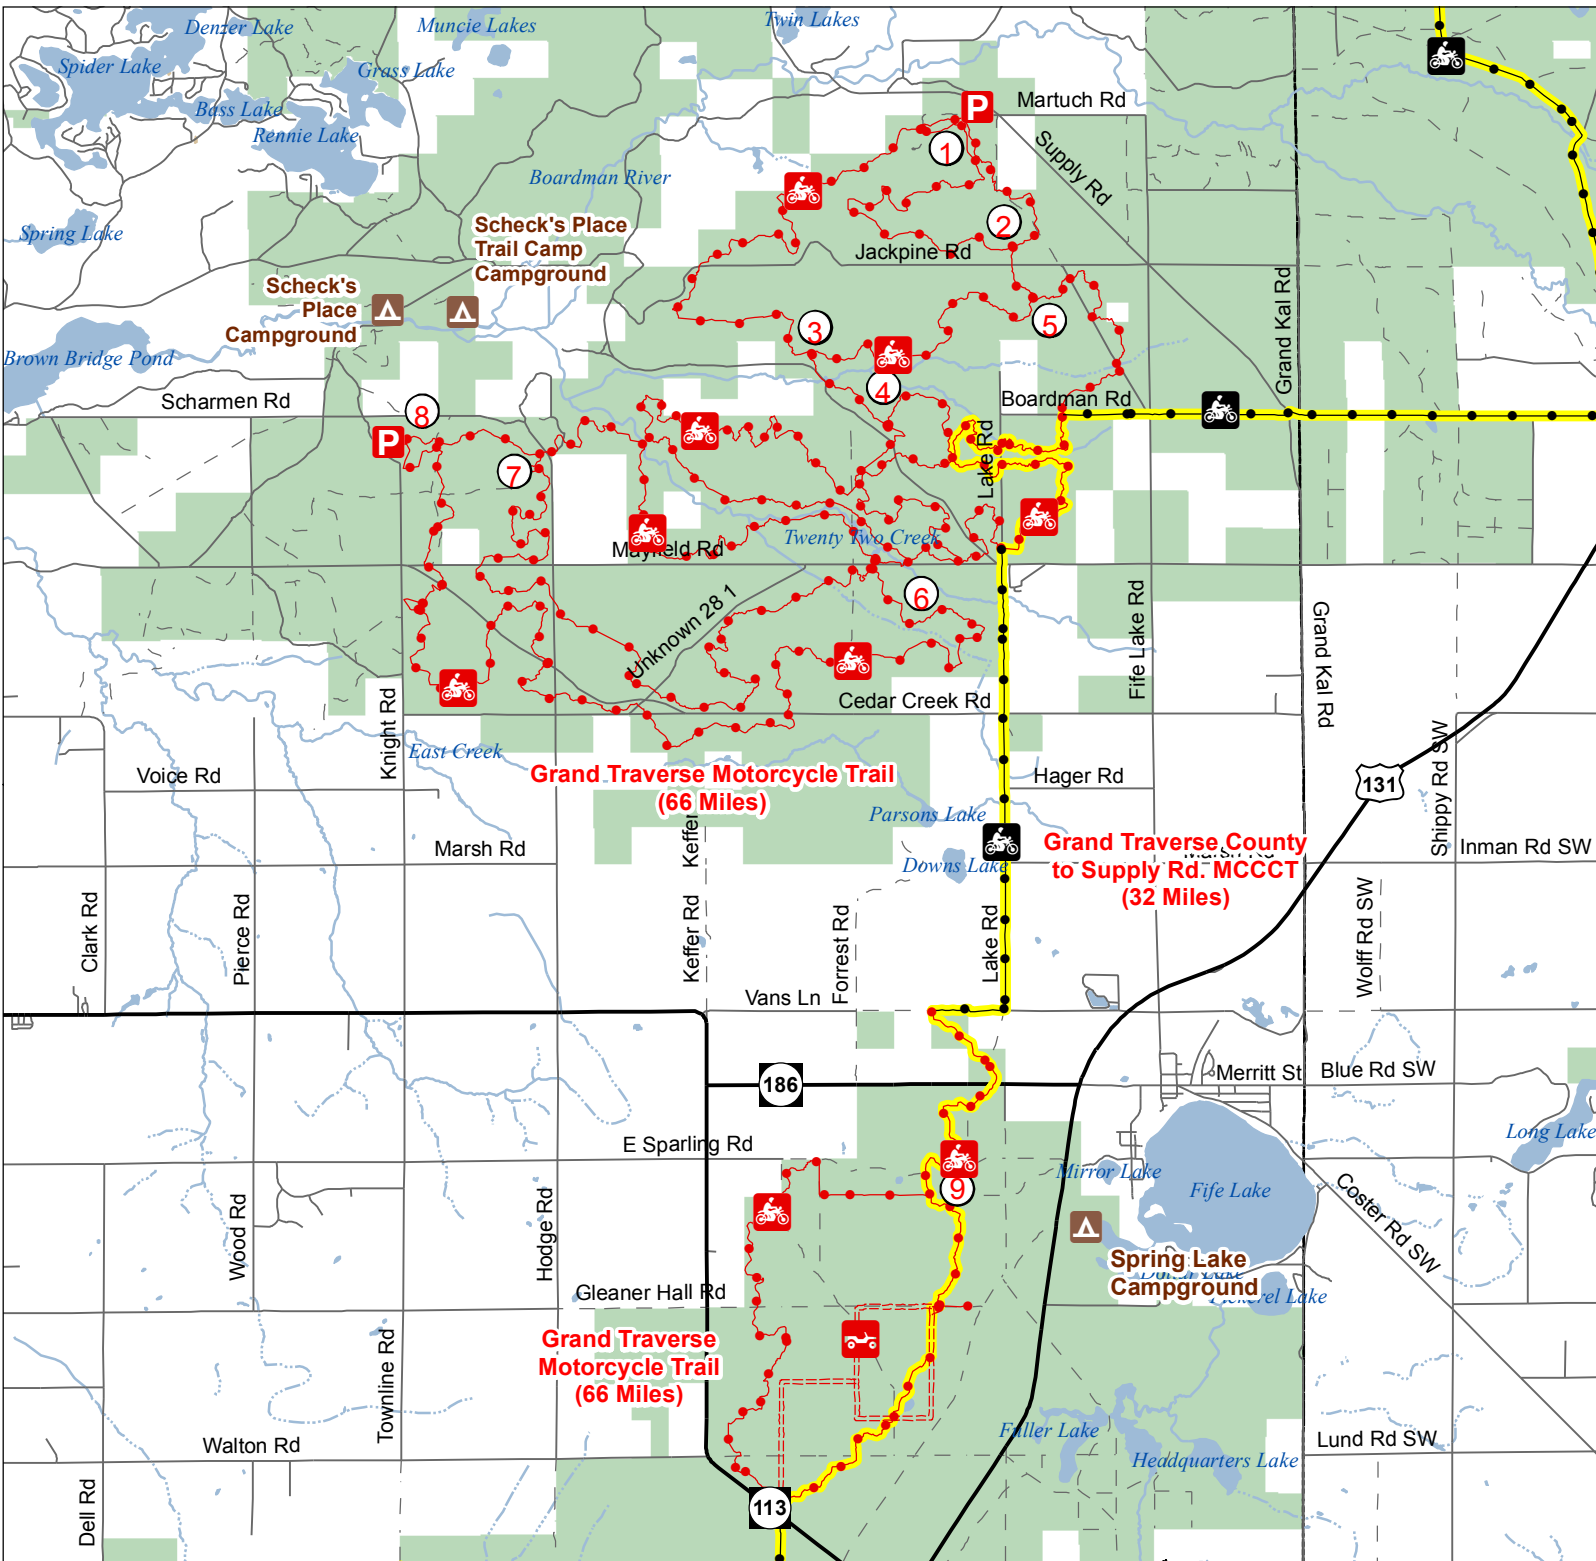

Grand Traverse Motorcycle Trail

Grand Traverse County, Michigan

- ORV Route – ORVs of all sizes including off-road motorcycles. ORV license and trail permit required unless licensed by the Secretary of State.
- Motorcycle Trail – Motorcycles Only. ORV license and trail permit required.
- Motorcycle Trail – Motorcycles only. (Secretary of State license required)
- Michigan Cross Country Cycle Trail (MCCCT)

- Intersection
- Trailhead Parking
- State Forest Campground
- Highway
- Paved or Gravel Road
- Poor Dirt Road
- Lakes and Rivers
- State Forest
- County Boundaries

Advisory: Trails and Routes have two-way traffic

Disclaimer: Trails shown on this map are an approximate representation of the trail system at the time of publication and may not reflect current ground conditions. STAY ON SIGNED TRAILS ONLY!

Updated 2/28/2014