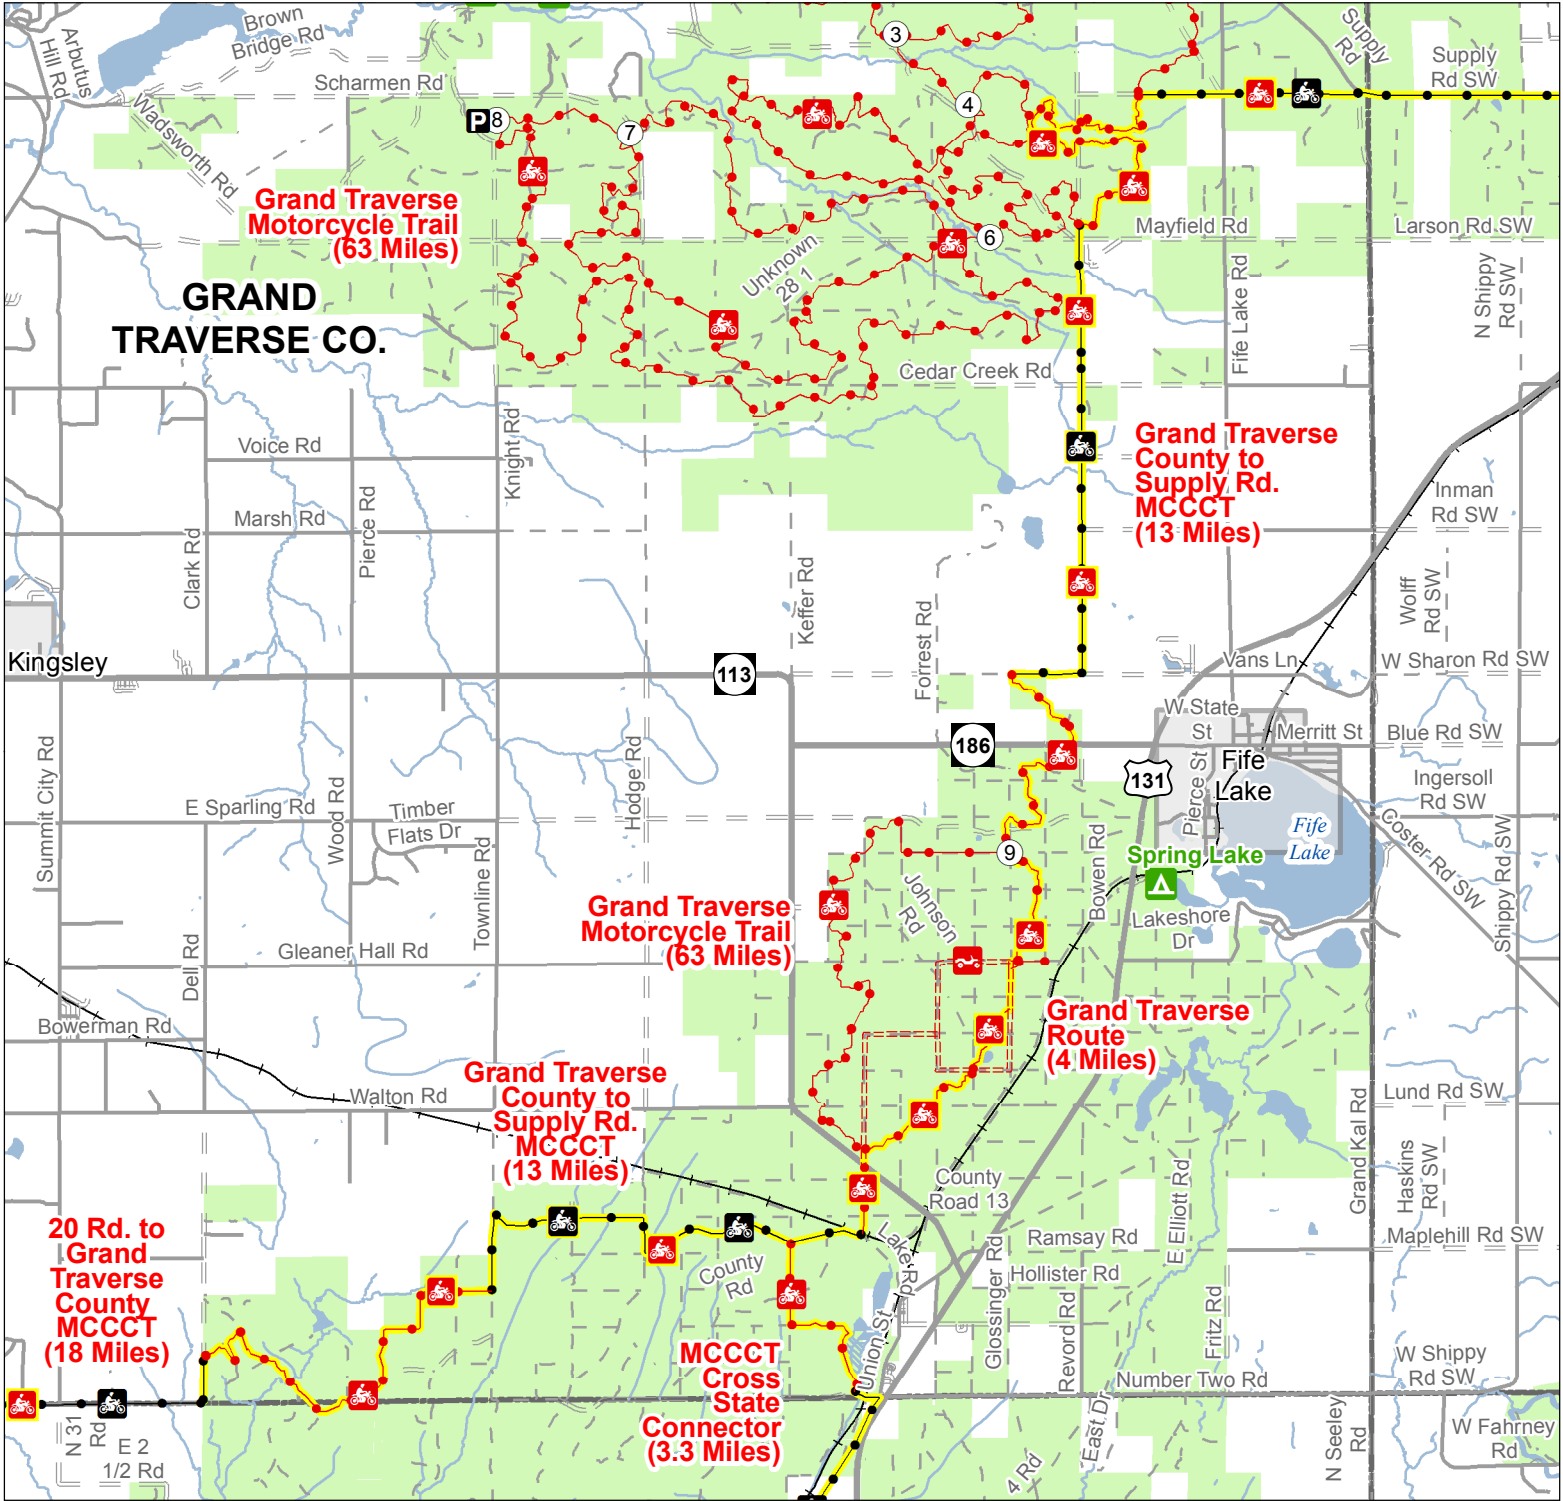

Grand Traverse County to Supply Rd. MCCCT

Grand Traverse County, Michigan

ADVISORY: Trails and Routes have two-way traffic.
DISCLAIMER: Trails shown on this map are an approximate representation of the trail system at the time of publication and may not reflect current ground conditions.
STAY ON SIGNED TRAILS ONLY!

- State Forest Campground
- Parking Lot
- Intersection
- ORV Routes
- Motorcycle Trails (SOS License)
- Motorcycle Trails (DNR License)
- MCCCT Trails
- ORV Route – ORVs of all sizes including off-road motorcycles. ORV license and trail permit required unless licensed by the Secretary of State.
- Motorcycle Trail - Motorcycles only. Secretary of State license required.
- Motorcycle Trail – Motorcycles Only. ORV license and trail permit required.
- Michigan Cross Country Cycle Trail (MCCCT)
- Highway
- Paved Road
- Gravel Road
- Poor Dirt Road
- Railroad
- Lakes and Rivers
- State Forest Land
- County Boundary