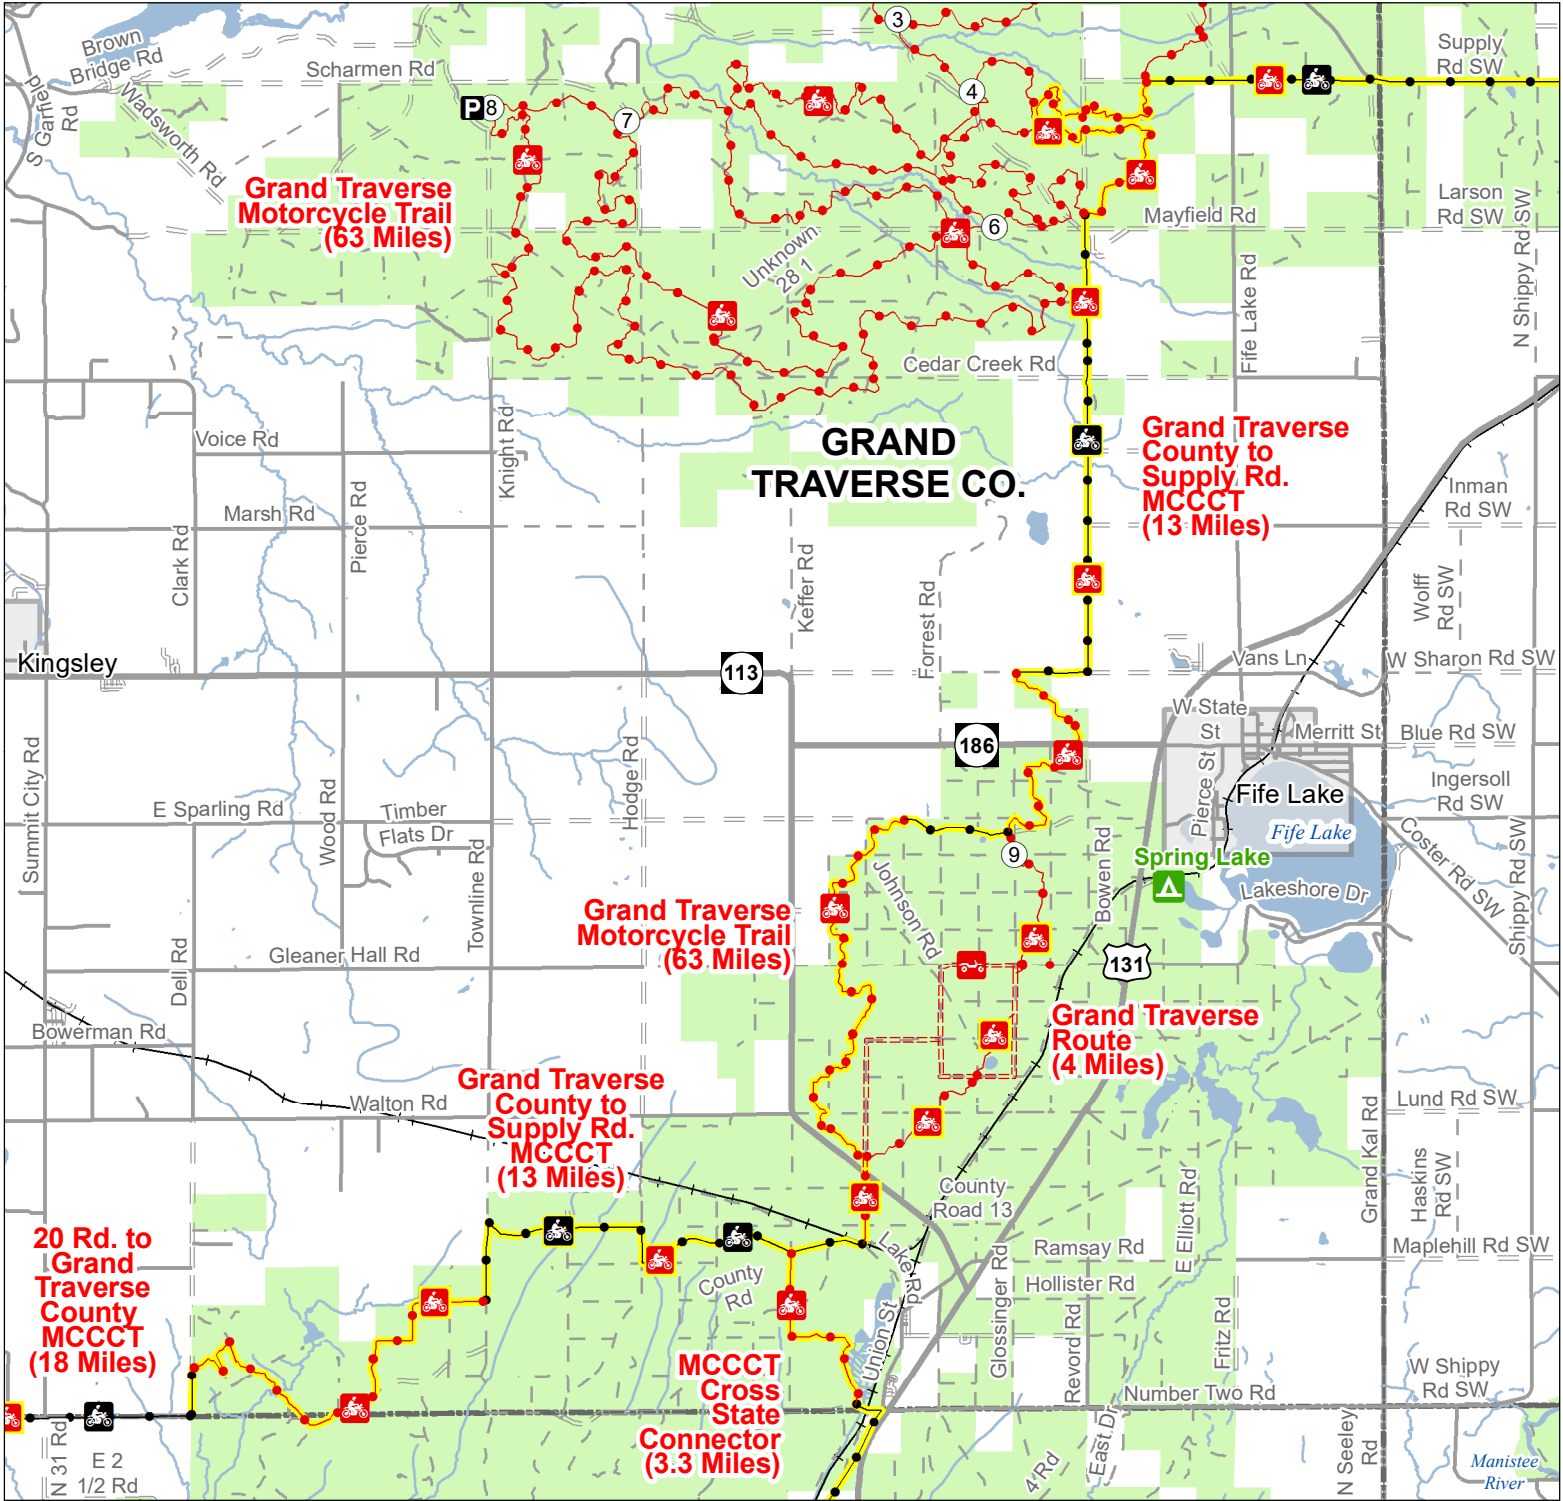

# Grand Traverse County to Supply Rd. MCCCT

## Grand Traverse County, Michigan

ADVISORY: Trails and Routes have two-way traffic.  
 DISCLAIMER: Trails shown on this map are an approximate representation of the trail system at the time of publication and may not reflect current ground conditions.  
**STAY ON SIGNED TRAILS ONLY!**

- |                                 |  |                   |
|---------------------------------|--|-------------------|
| State Forest Campground         | ORV Route – ORVs of all sizes including off-road motorcycles. ORV license and trail permit required unless licensed by the Secretary of State. | Paved Road        |
| Parking Lot                     | Motorcycle Trail - Motorcycles only. Secretary of State license required.  | Gravel Road       |
| Intersection                    | Motorcycle Trail – Motorcycles Only. ORV license and trail permit required.  | Poor Dirt Road    |
| ORV Routes                      | Michigan Cross Country Cycle Trail (MCCCT)   | Railroad          |
| Motorcycle Trails (SOS License) | Highway  | Lakes and Rivers  |
| Motorcycle Trails (DNR License) |  | State Forest Land |
| MCCCT Trails                    |  | County Boundary   |