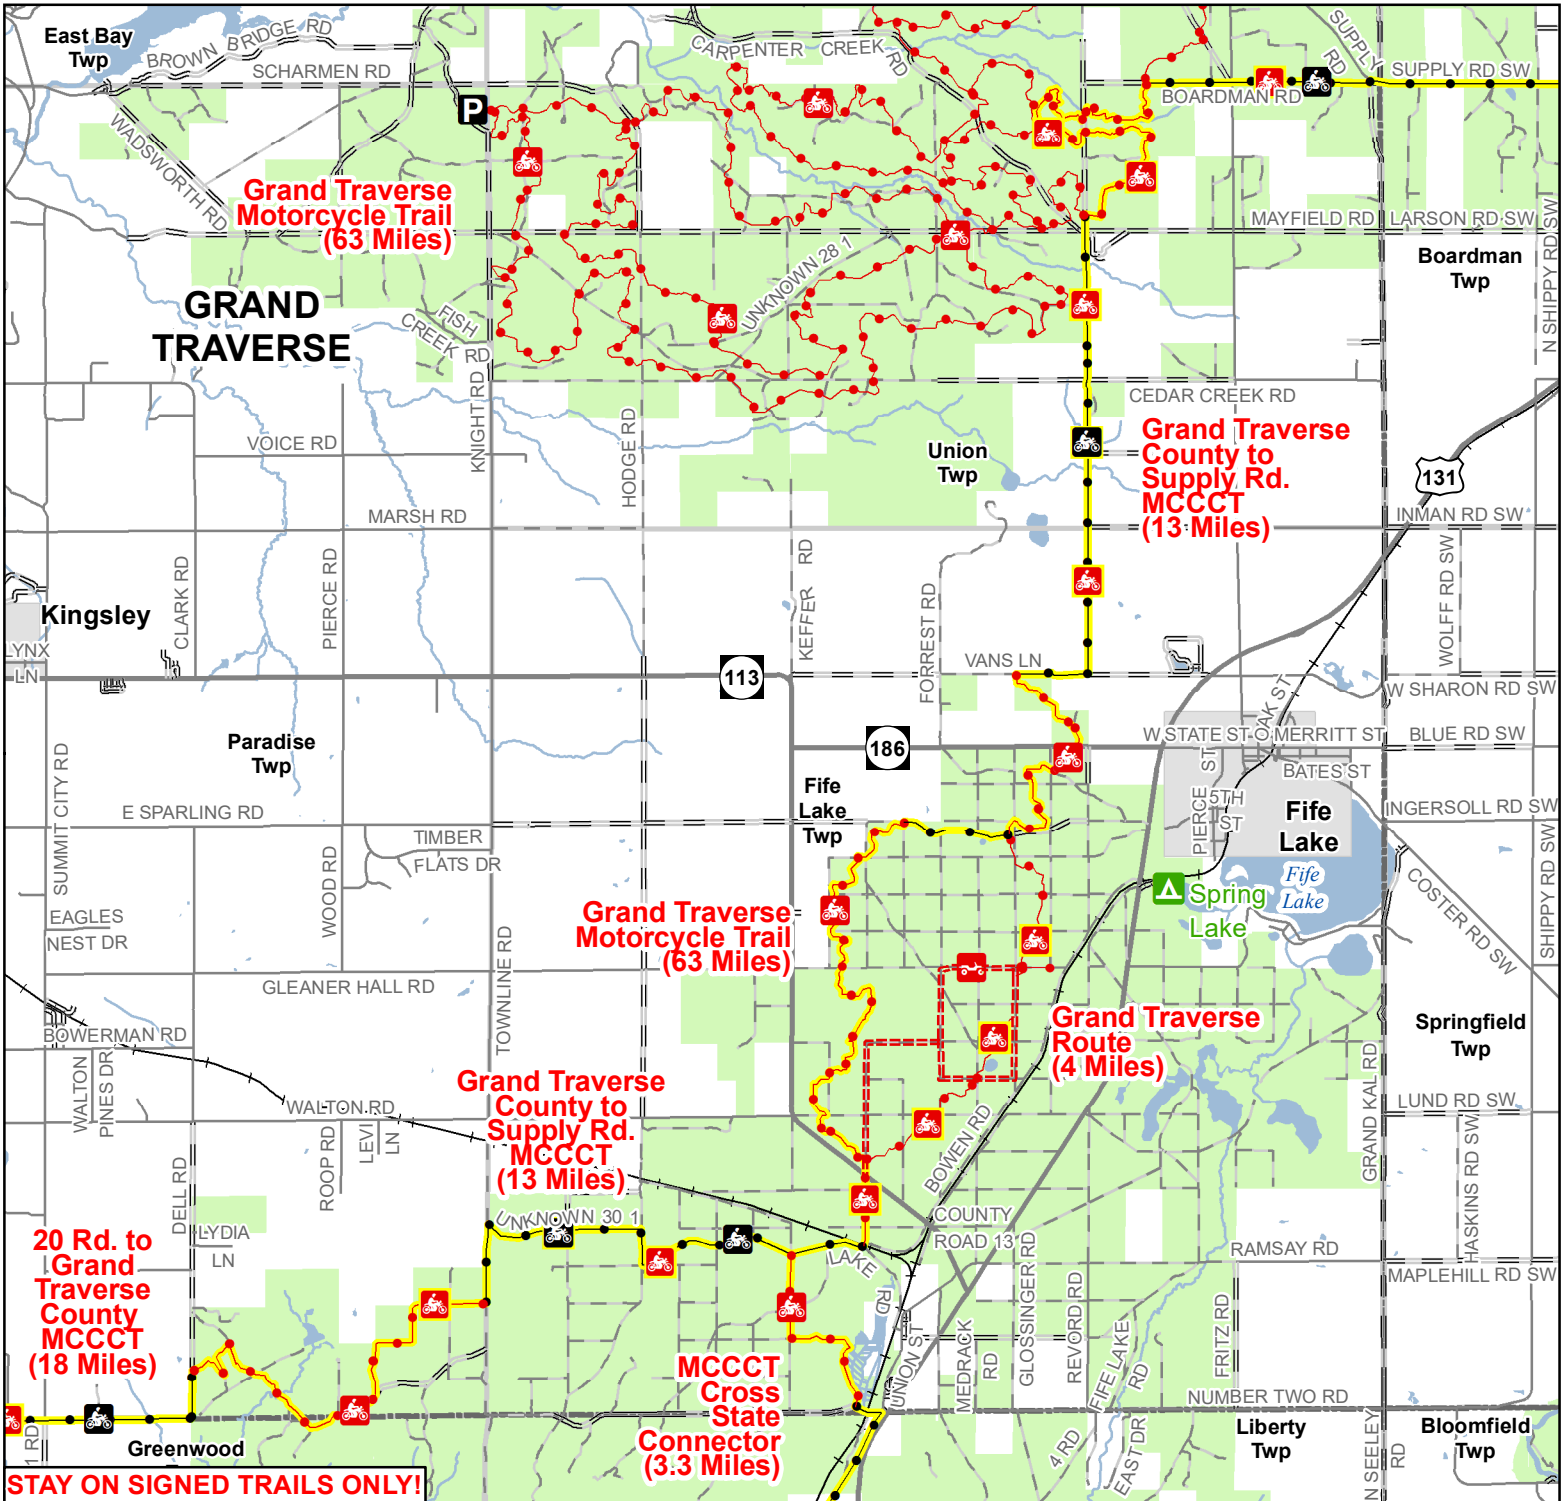

# Grand Traverse County to Supply Rd. MCCCT

Grand Traverse County, Michigan

ADVISORY: Trails and Routes have two-way traffic.

DISCLAIMER: Trails shown on this map are an approximate representation of the trail system at the time of publication and may not reflect current ground conditions.

**STAY ON SIGNED TRAILS ONLY!**

- State Forest Campground
- Parking Lot
- ORV Route
- Motorcycle Trail (SOS License)
- Motorcycle Trail (DNR License)
- MCCCT Trail
- Motorcycle Trail - Secretary of State license required.

- Motorcycle Trail – Motorcycles Only. ORV license and trail permit required.
- ORV Route – ORVs of all sizes including off-road motorcycles. ORV license and trail permit required unless licensed by the Secretary of State.
- Michigan Cross Country Cycle Trail (MCCCT)

- Highway
- Paved
- Gravel
- Poor dirt
- Railroad
- Lakes and Rivers
- State Forest Land
- Township
- County Boundary