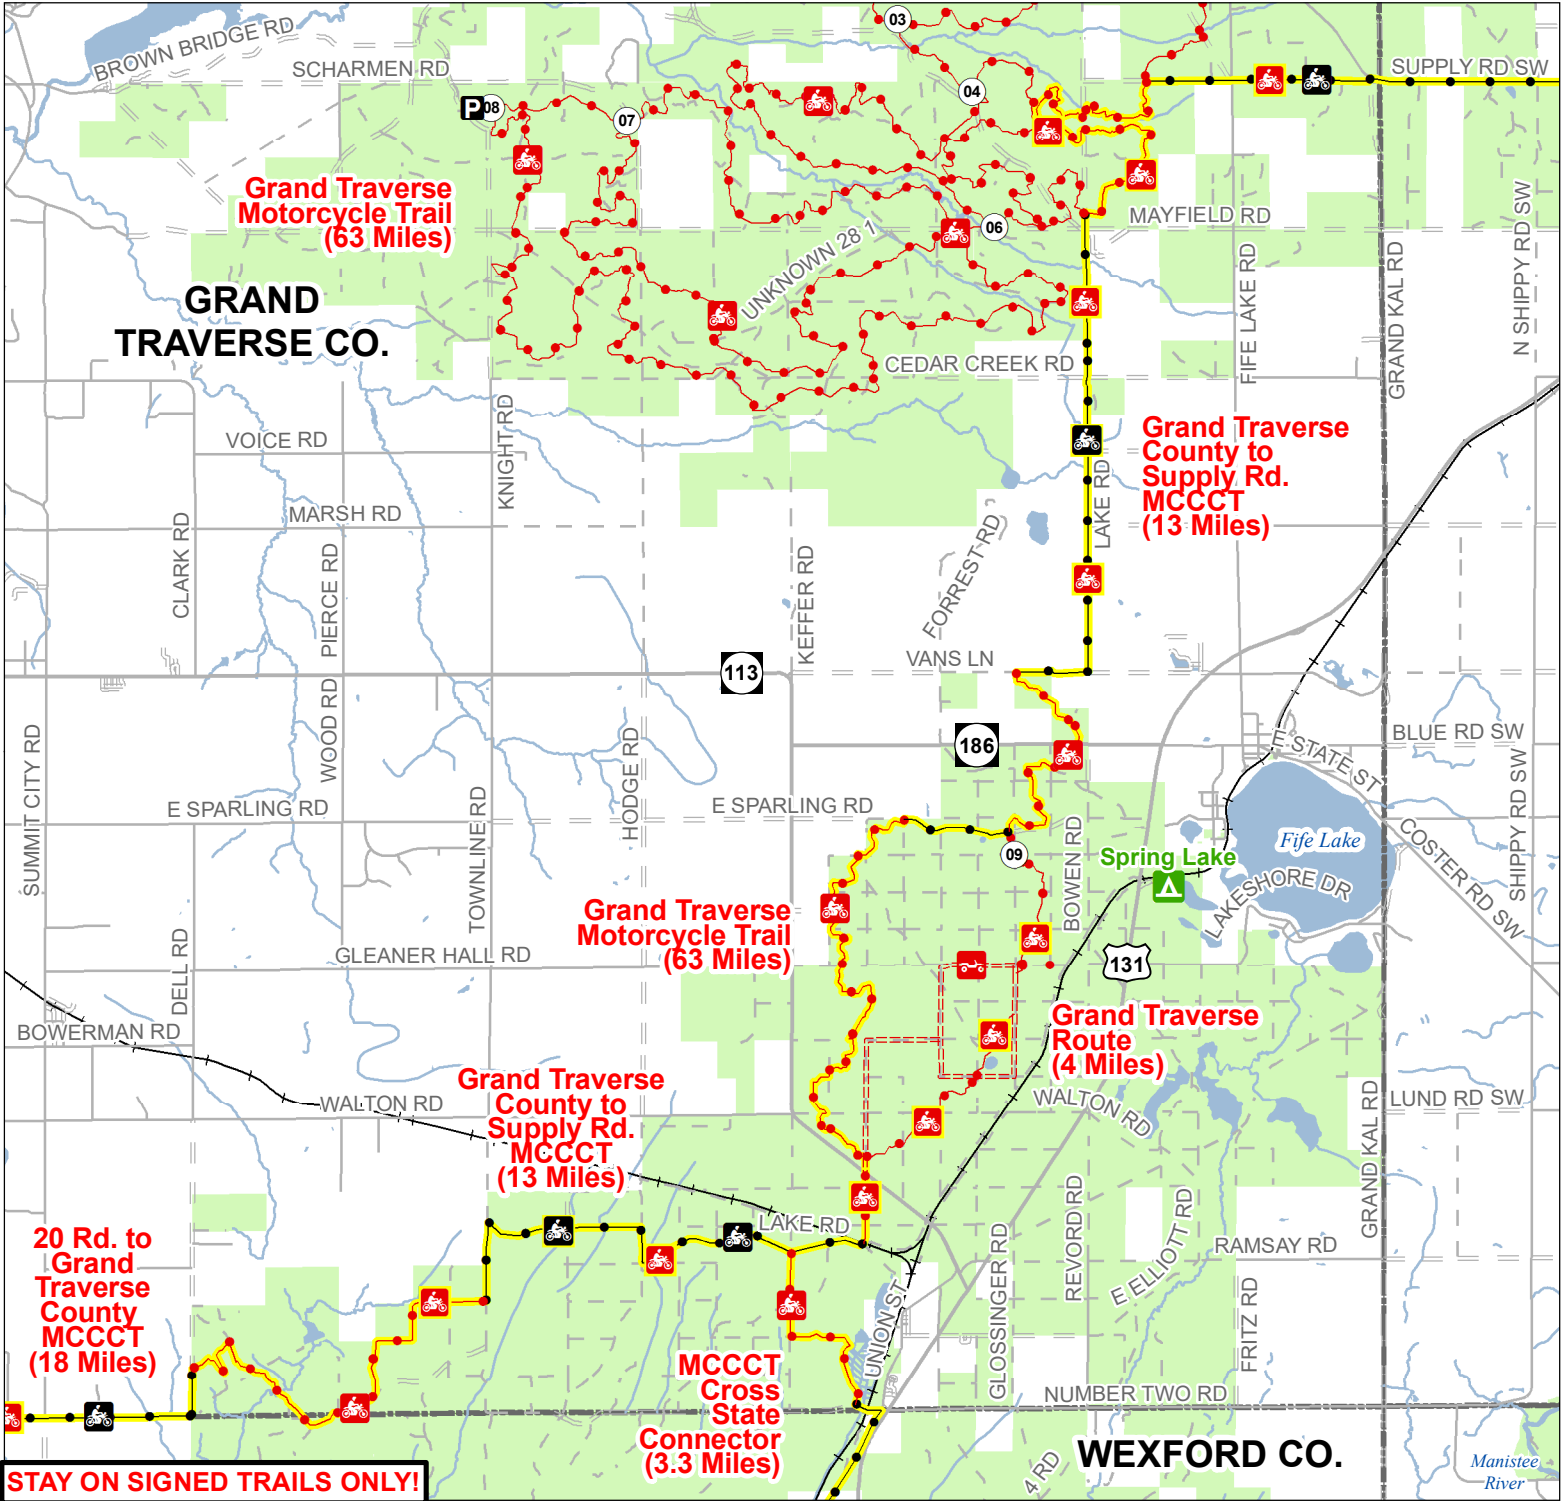

Grand Traverse County to Supply Rd. MCCCT

Grand Traverse County, Michigan

ADVISORY: Trails and Routes have two-way traffic.

DISCLAIMER: Trails shown on this map are an approximate representation of the trail system at the time of publication and may not reflect current ground conditions.

STAY ON SIGNED TRAILS ONLY!

- State Forest Campground
- Parking Lot
- Intersection
- ORV Routes
- Motorcycle Trails (SOS License)
- Motorcycle Trails (DNR License)
- MCCCT Trails

- ORV Route – ORVs of all sizes including off-road motorcycles. ORV license and trail permit required unless licensed by the Secretary of State.
- Motorcycle Trail - Motorcycles only. Secretary of State license required.

- Motorcycle Trail – Motorcycles Only. ORV license and trail permit required.
- Michigan Cross Country Cycle Trail (MCCCT)
- Railroad
- Highway
- Paved Road
- Gravel Road

- Poor Dirt Road
- Stream
- Lakes and Rivers
- State Forest Land
- County Boundary