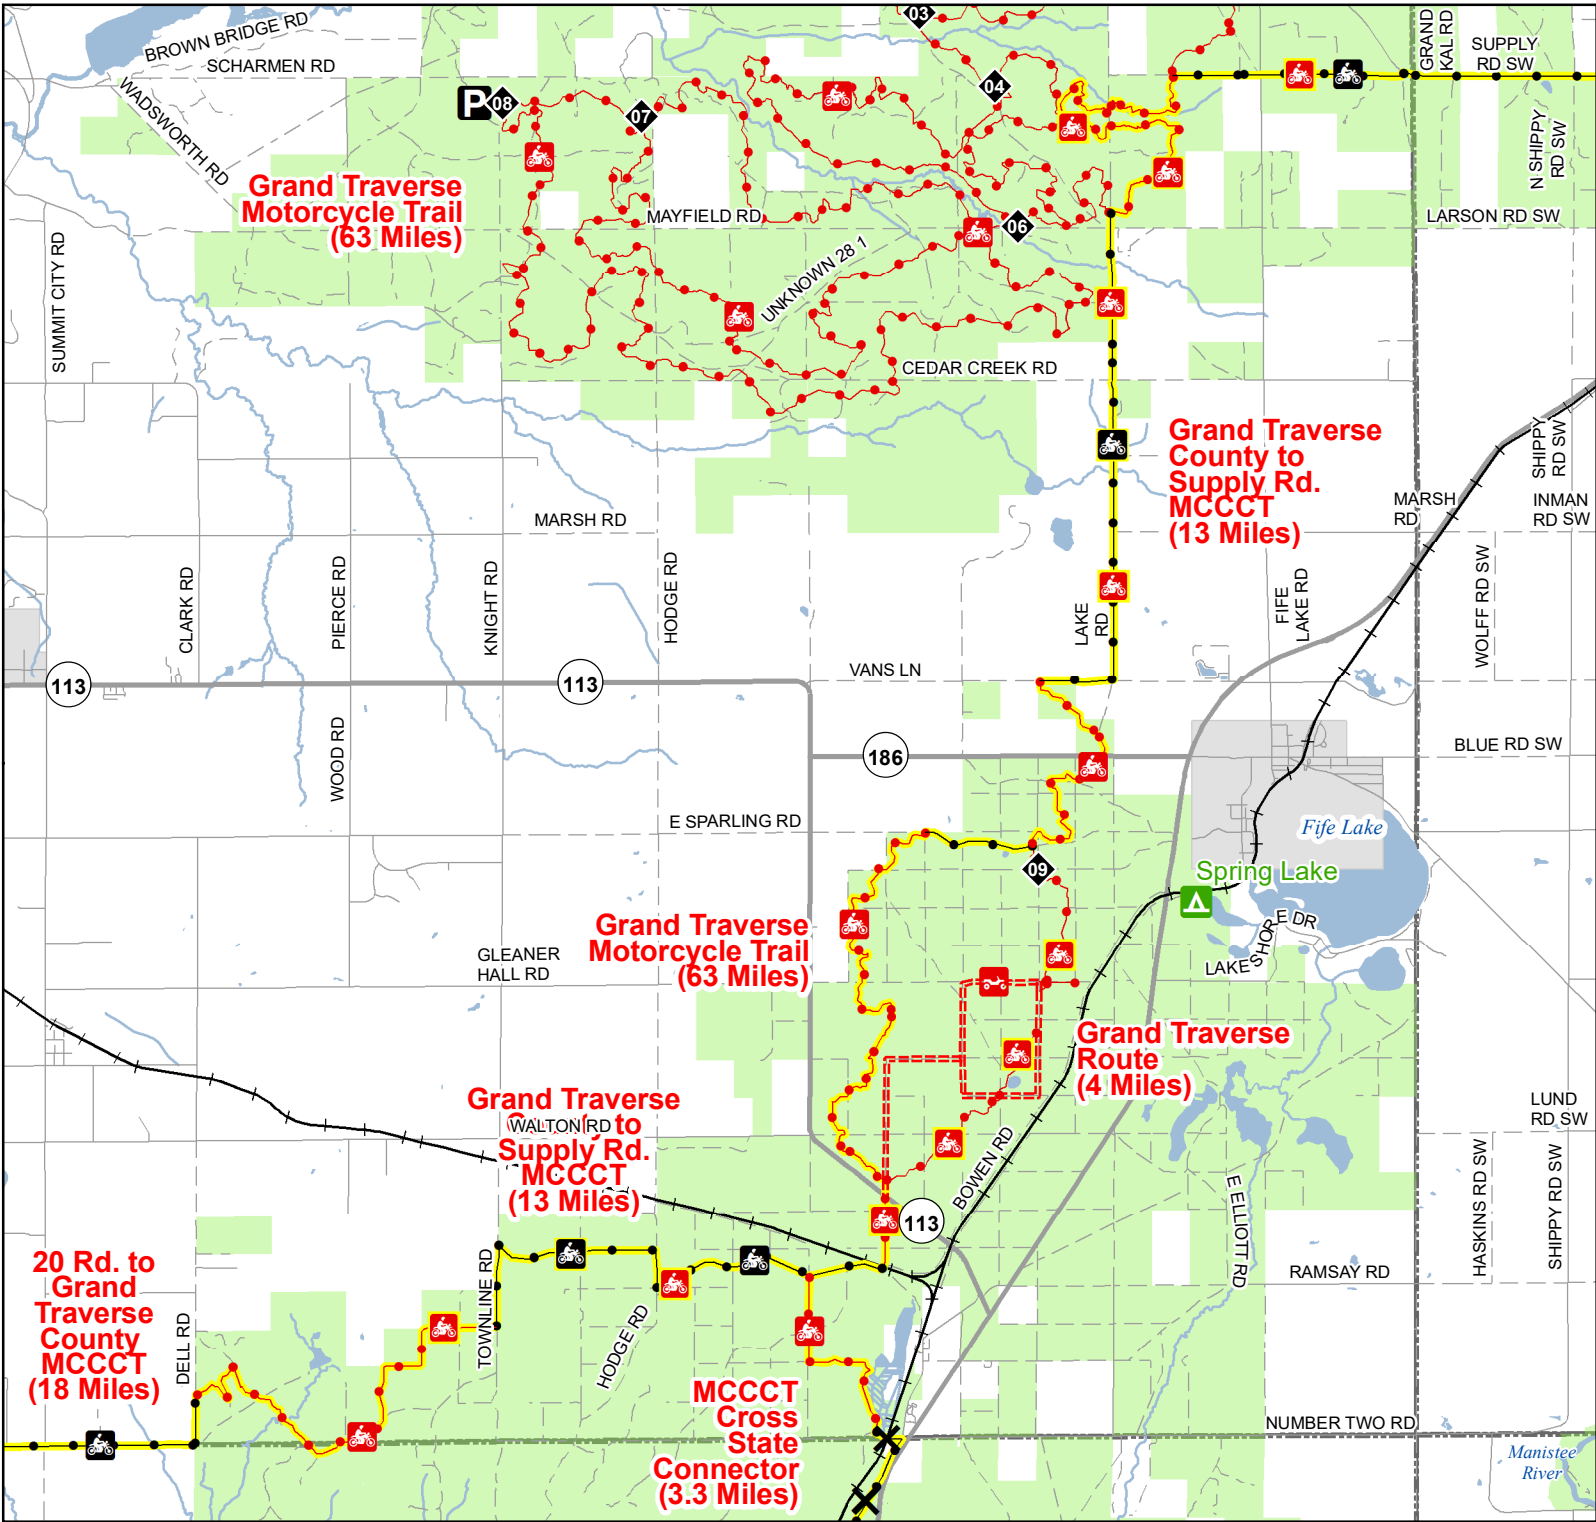

Grand Traverse County to Supply Rd. MCCCT

Grand Traverse County, Michigan

ADVISORY: Trails and Routes have two-way traffic.
DISCLAIMER: Trails shown on this map are an approximate representation of the trail system at the time of publication and may not reflect current ground conditions.
STAY ON SIGNED TRAILS ONLY!

- Gate
- Trail Intersection Marker
- State Forest Campground
- Parking Lot
- ORV Route
- Motorcycle Trail (SOS License)
- Motorcycle Trail (DNR License)
- MCCCT Trail
- ORV Route – ORVs of all sizes including off-road motorcycles. ORV license and trail permit required unless licensed by the Secretary of State.
- Motorcycle Trail - Secretary of State license required.
- Motorcycle Trail – Motorcycles Only. ORV license and trail permit required.
- Michigan Cross Country Cycle Trail (MCCCT)
- Highway
- Paved Road
- Gravel or Dirt Road
- Railroad
- Lake and River
- State Forest Land
- County

Michigan.gov/orvinfo