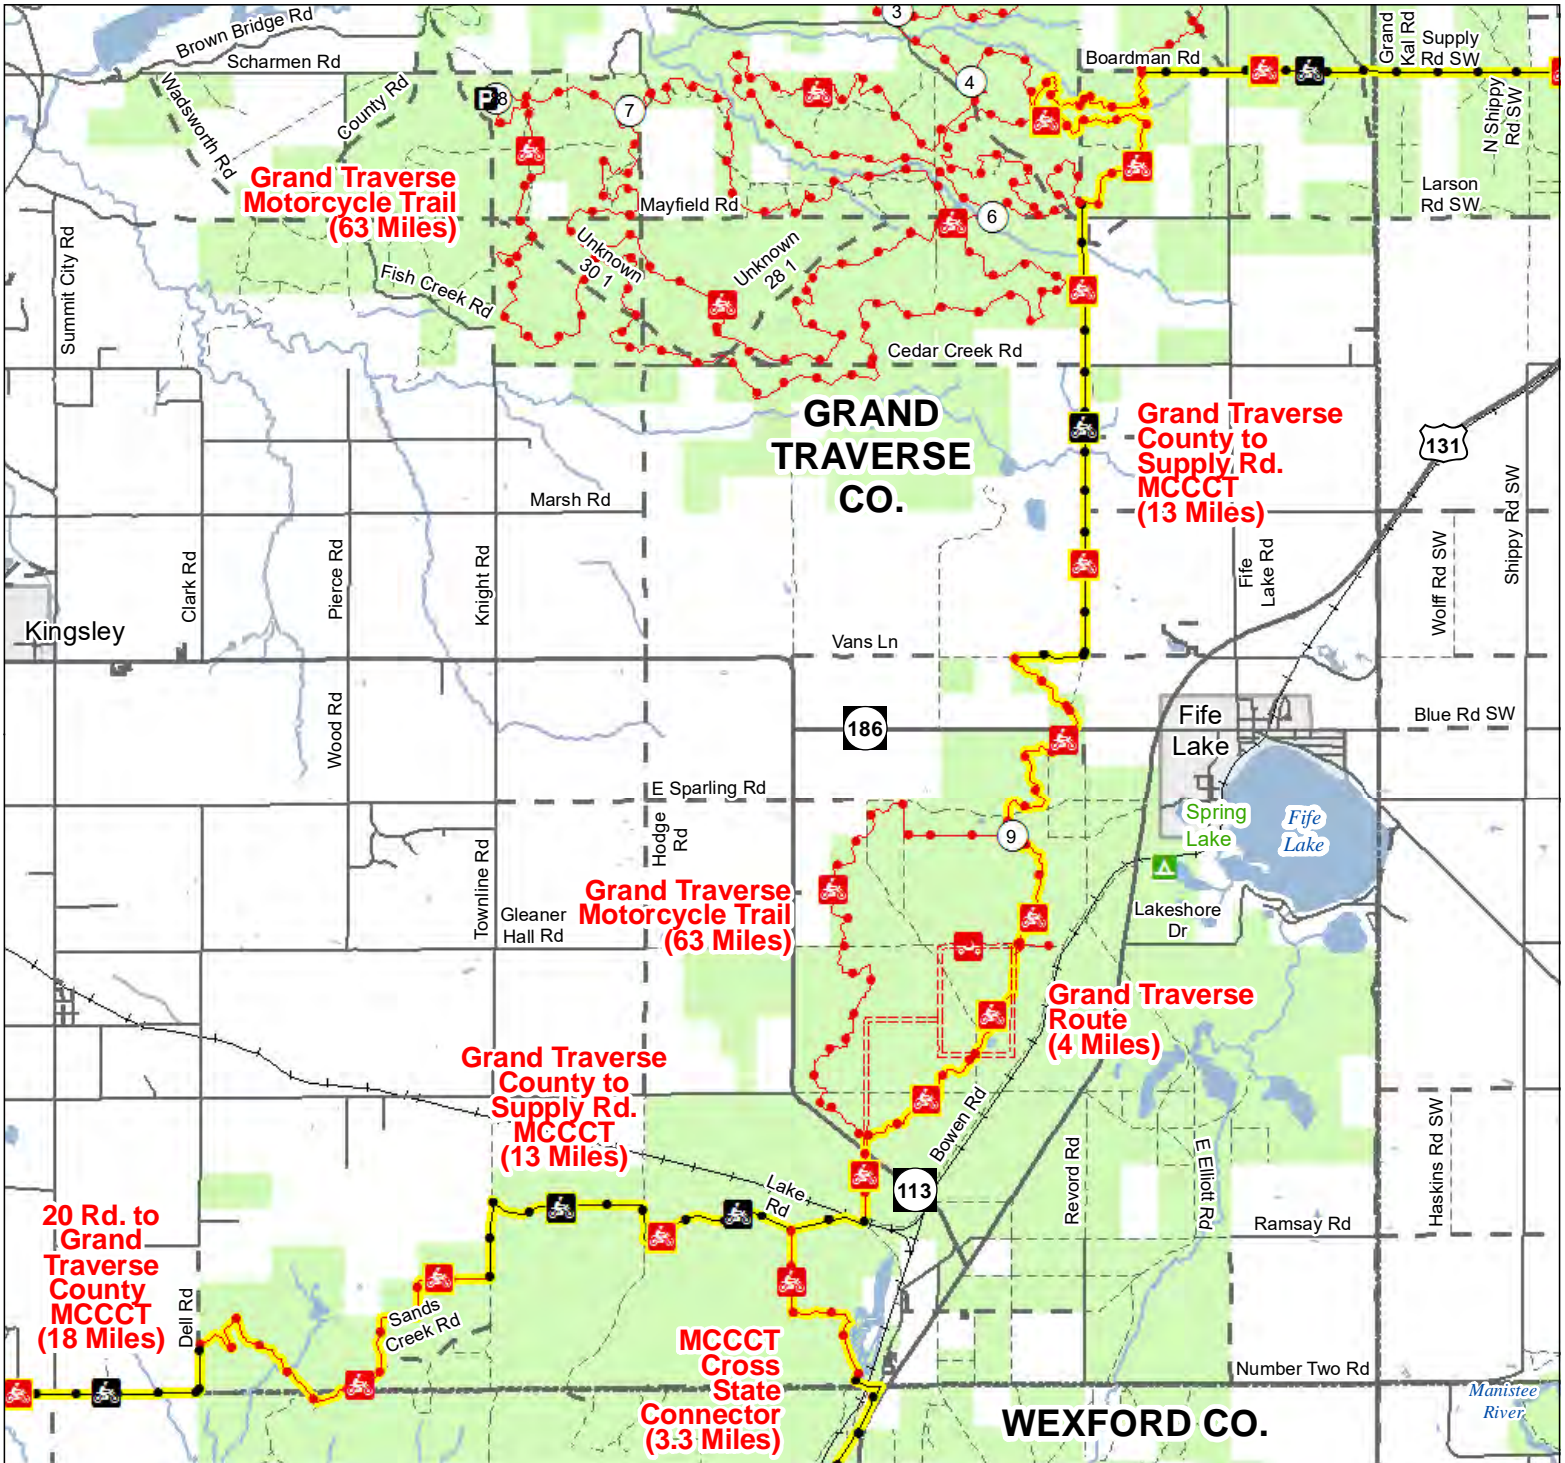

Grand Traverse County to Supply Rd. MCCCT

Grand Traverse County, Michigan

ADVISORY: Trails and Routes have two-way traffic.
DISCLAIMER: Trails shown on this map are an approximate representation of the trail system at the time of publication and may not reflect current ground conditions.
STAY ON SIGNED TRAILS ONLY!

- State Forest Campground
- Parking Lot
- Intersection
- ORV Routes
- Motorcycle Trails (SOS License)
- Motorcycle Trails (DNR License)
- MCCCT Trails

- ORV Route – ORVs of all sizes including off-road motorcycles. ORV license and trail permit required unless license by the Secretary of State.
- Motorcycle Trail - Motorcycles only. Secretary of State license required.
- Motorcycle Trail – Motorcycles Only. ORV license and trail permit required.
- Michigan Cross Country Cycle Trail (MCCCT)
- Highway

- Paved Road
- Gravel Road
- Poor Dirt Road
- Railroads
- Perennial River
- Lakes and Rivers
- State Forest Land
- County Boundary