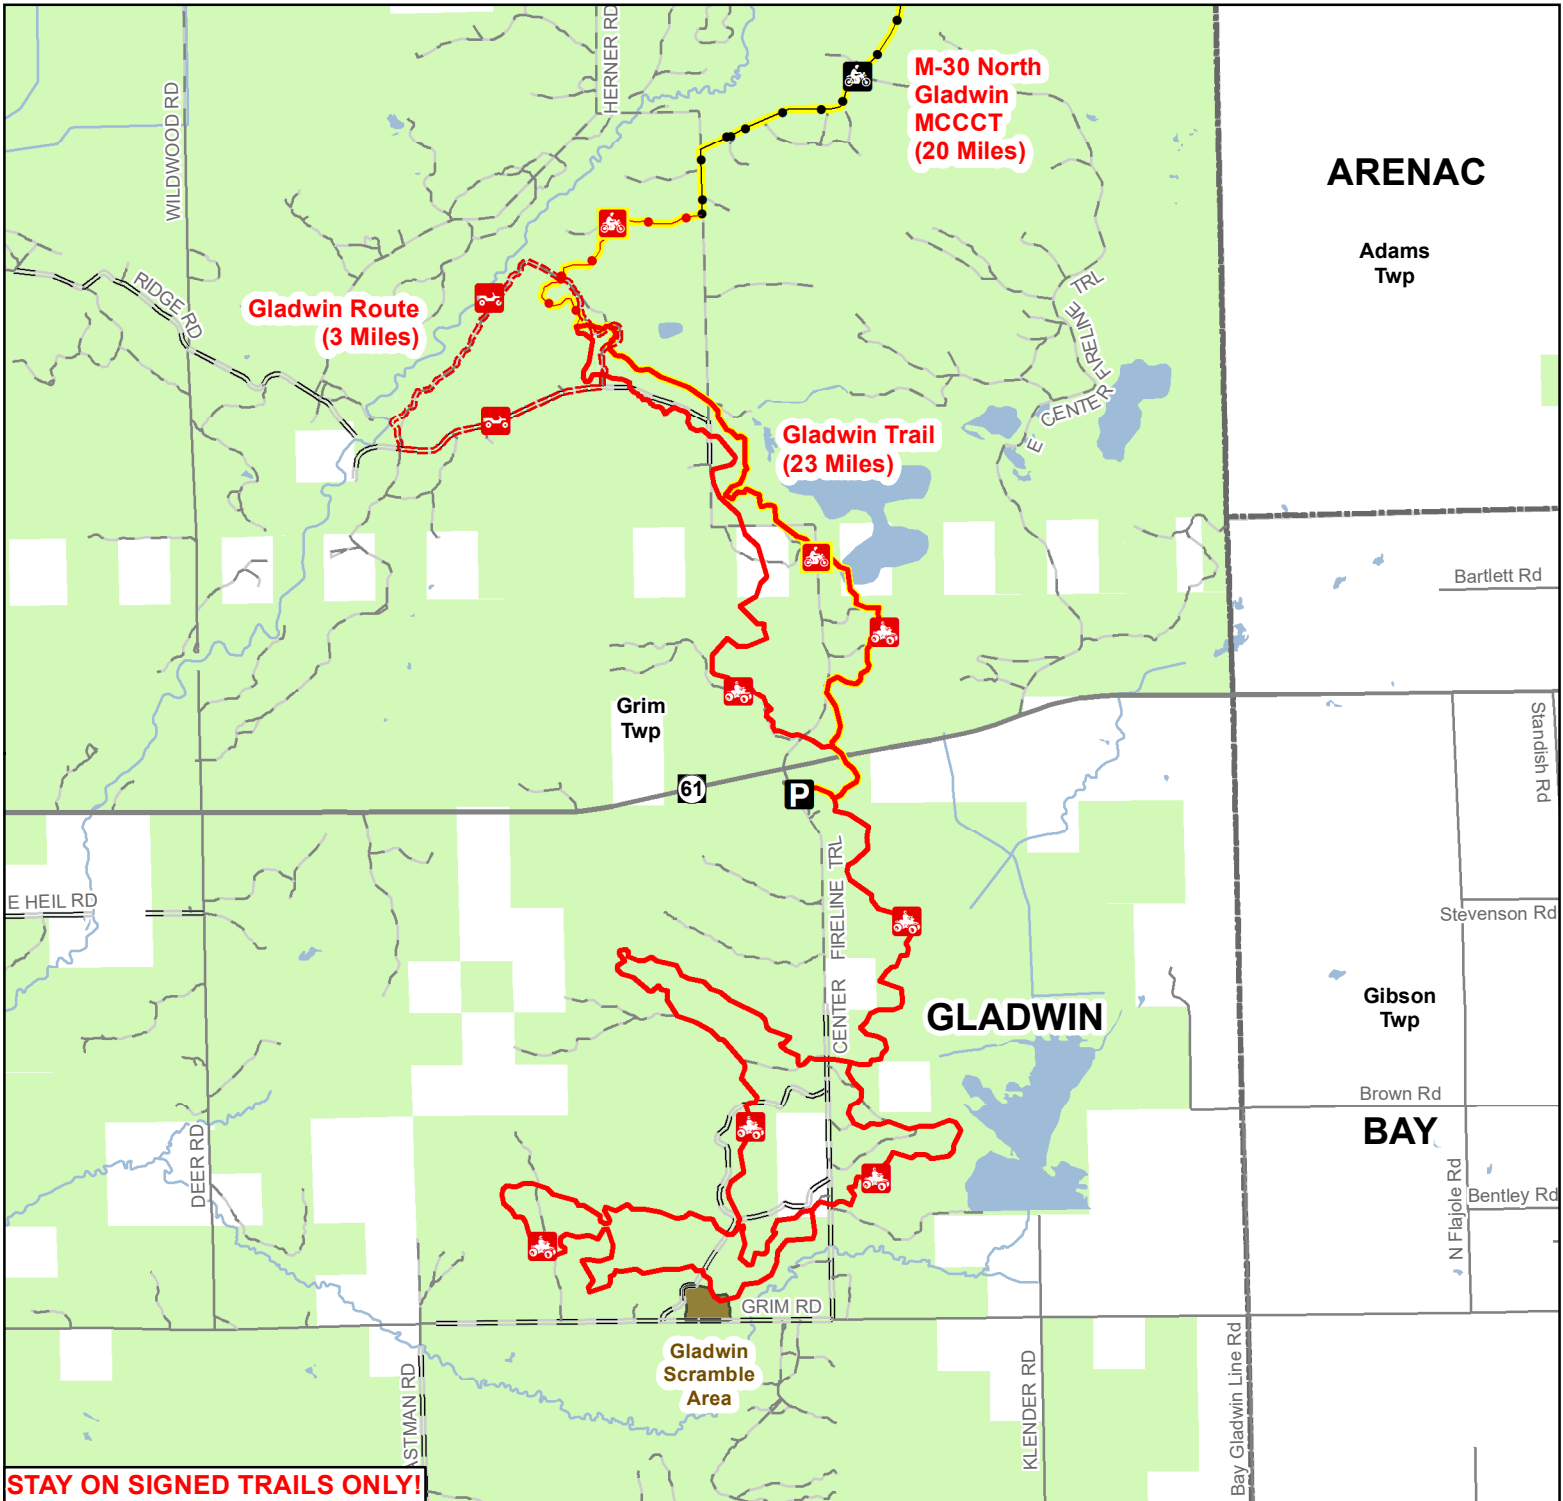

# Gladwin Trail & Route

Roscommon County, Michigan

ADVISORY: Trails and Routes have two-way traffic.

DISCLAIMER: Trails shown on this map are an approximate representation of the trail system at the time of publication and may not reflect current ground conditions.

**STAY ON SIGNED TRAILS ONLY!**

- Parking Lot
- ORV Route
- ORV Trail
- Motorcycle Trail (SOS License)
- MCCCT Trail
- Motorcycle Trail - Secretary of State license required.

- Motorcycle Trail – Motorcycles Only. ORV license and trail permit required.
- ORV Route – ORVs of all sizes including off-road motorcycles. ORV license and trail permit required unless licensed by the Secretary of State.

- ORV Trail – ORVs 50 inches in width or less including off-road motorcycles. ORV license and trail permit required.
- Michigan Cross Country Cycle Trail (MCCCT)
- Highway
- Paved
- Gravel
- Poor dirt

- Scramble Area
- Lakes and Rivers
- State Forest Land
- Township
- County Boundary