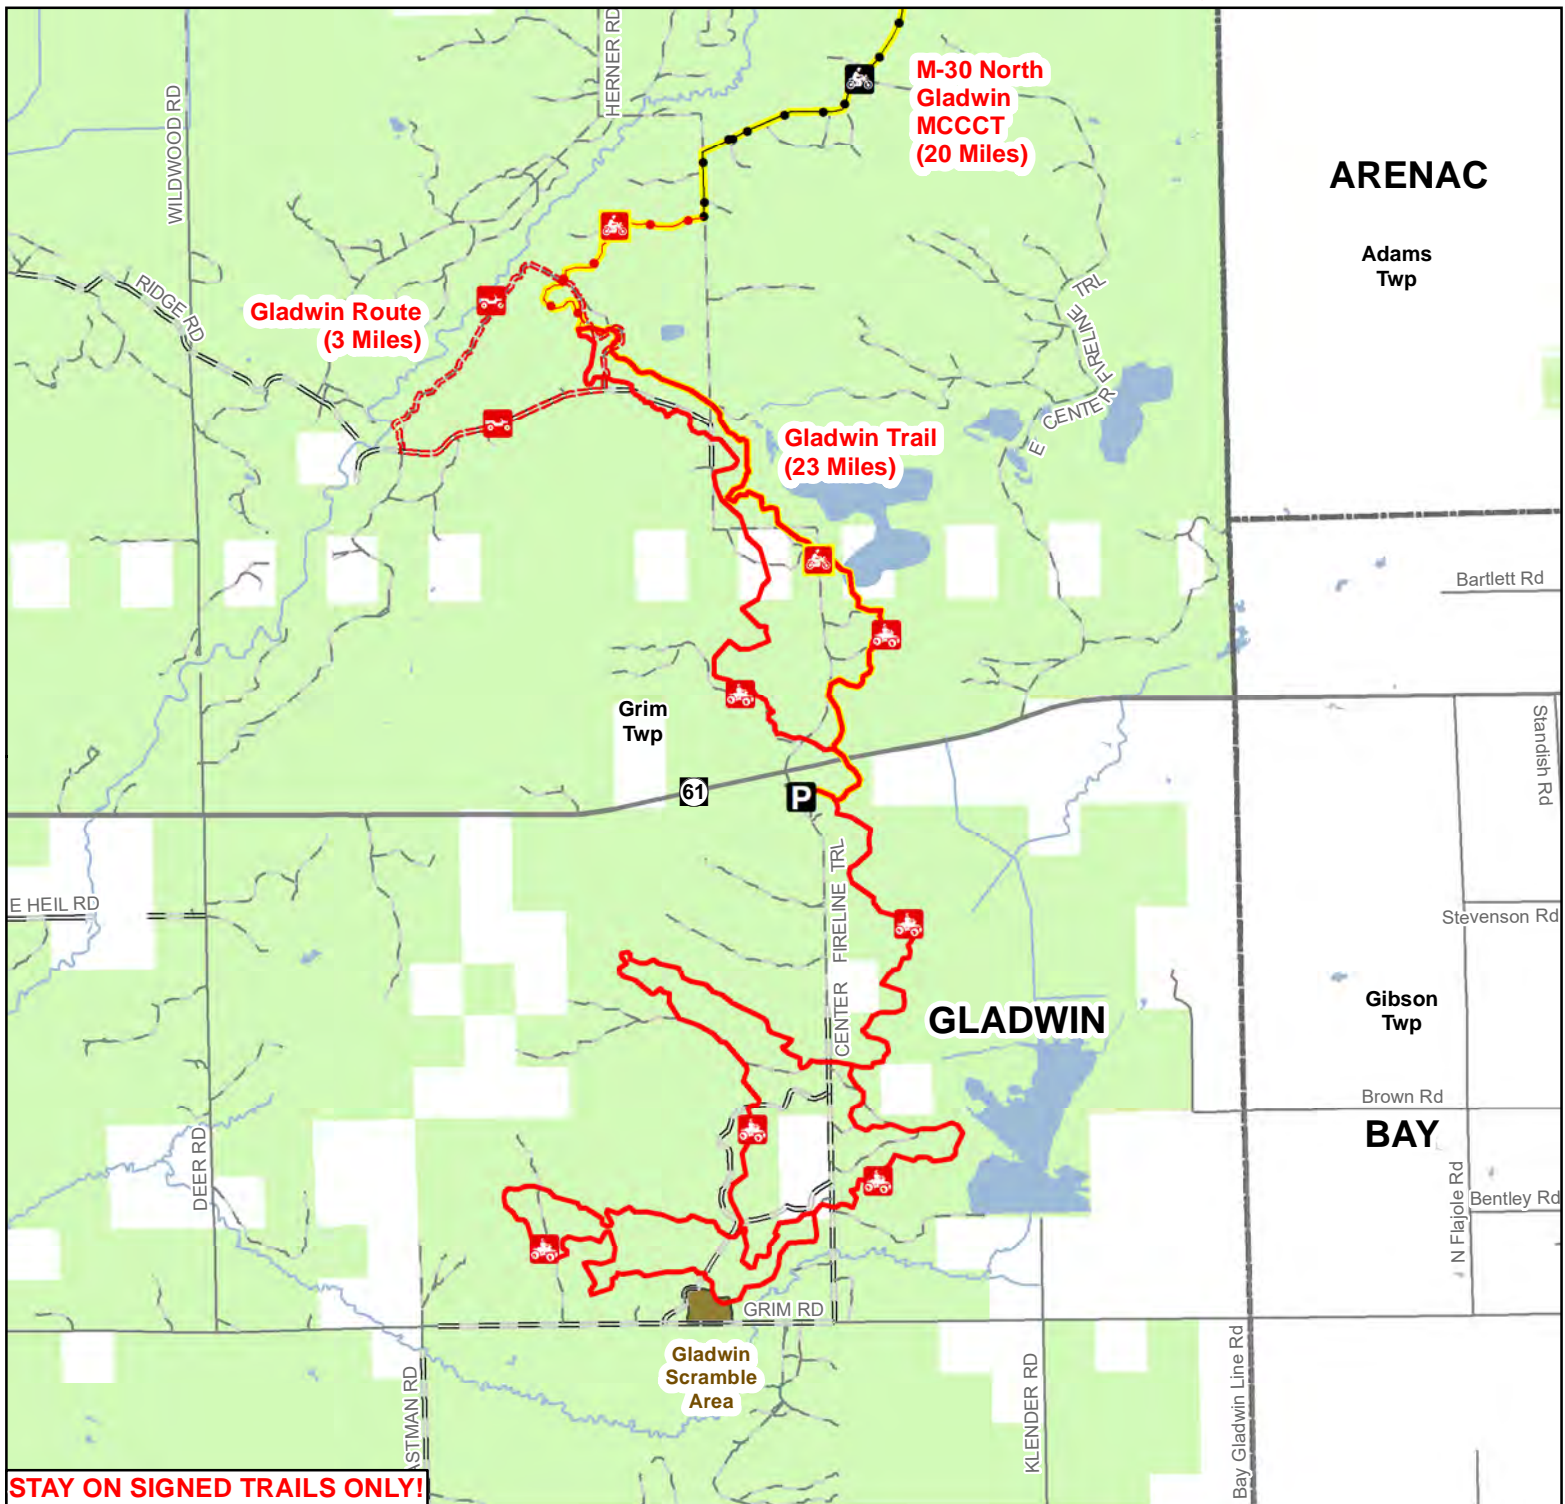

Gladwin Trail & Route

Roscommon County, Michigan

ADVISORY: Trails and Routes have two-way traffic.

DISCLAIMER: Trails shown on this map are an approximate representation of the trail system at the time of publication and may not reflect current ground conditions.

STAY ON SIGNED TRAILS ONLY!

- Parking Lot
- ORV Route
- ORV Trail
- Motorcycle Trail (SOS License)
- MCCCT Trail
- Motorcycle Trail - Secretary of State license required.

- Motorcycle Trail – Motorcycles Only. ORV license and trail permit required.
- ORV Route – ORVs of all sizes including off-road motorcycles. ORV license and trail permit required unless licensed by the Secretary of State.

- ORV Trail – ORVs 50 inches in width or less including off-road motorcycles. ORV license and trail permit required.
- Michigan Cross Country Cycle Trail (MCCCT)
- Highway
- Paved
- Gravel
- Poor dirt

- Scramble Area
- Lakes and Rivers
- State Forest Land
- Township
- County Boundary