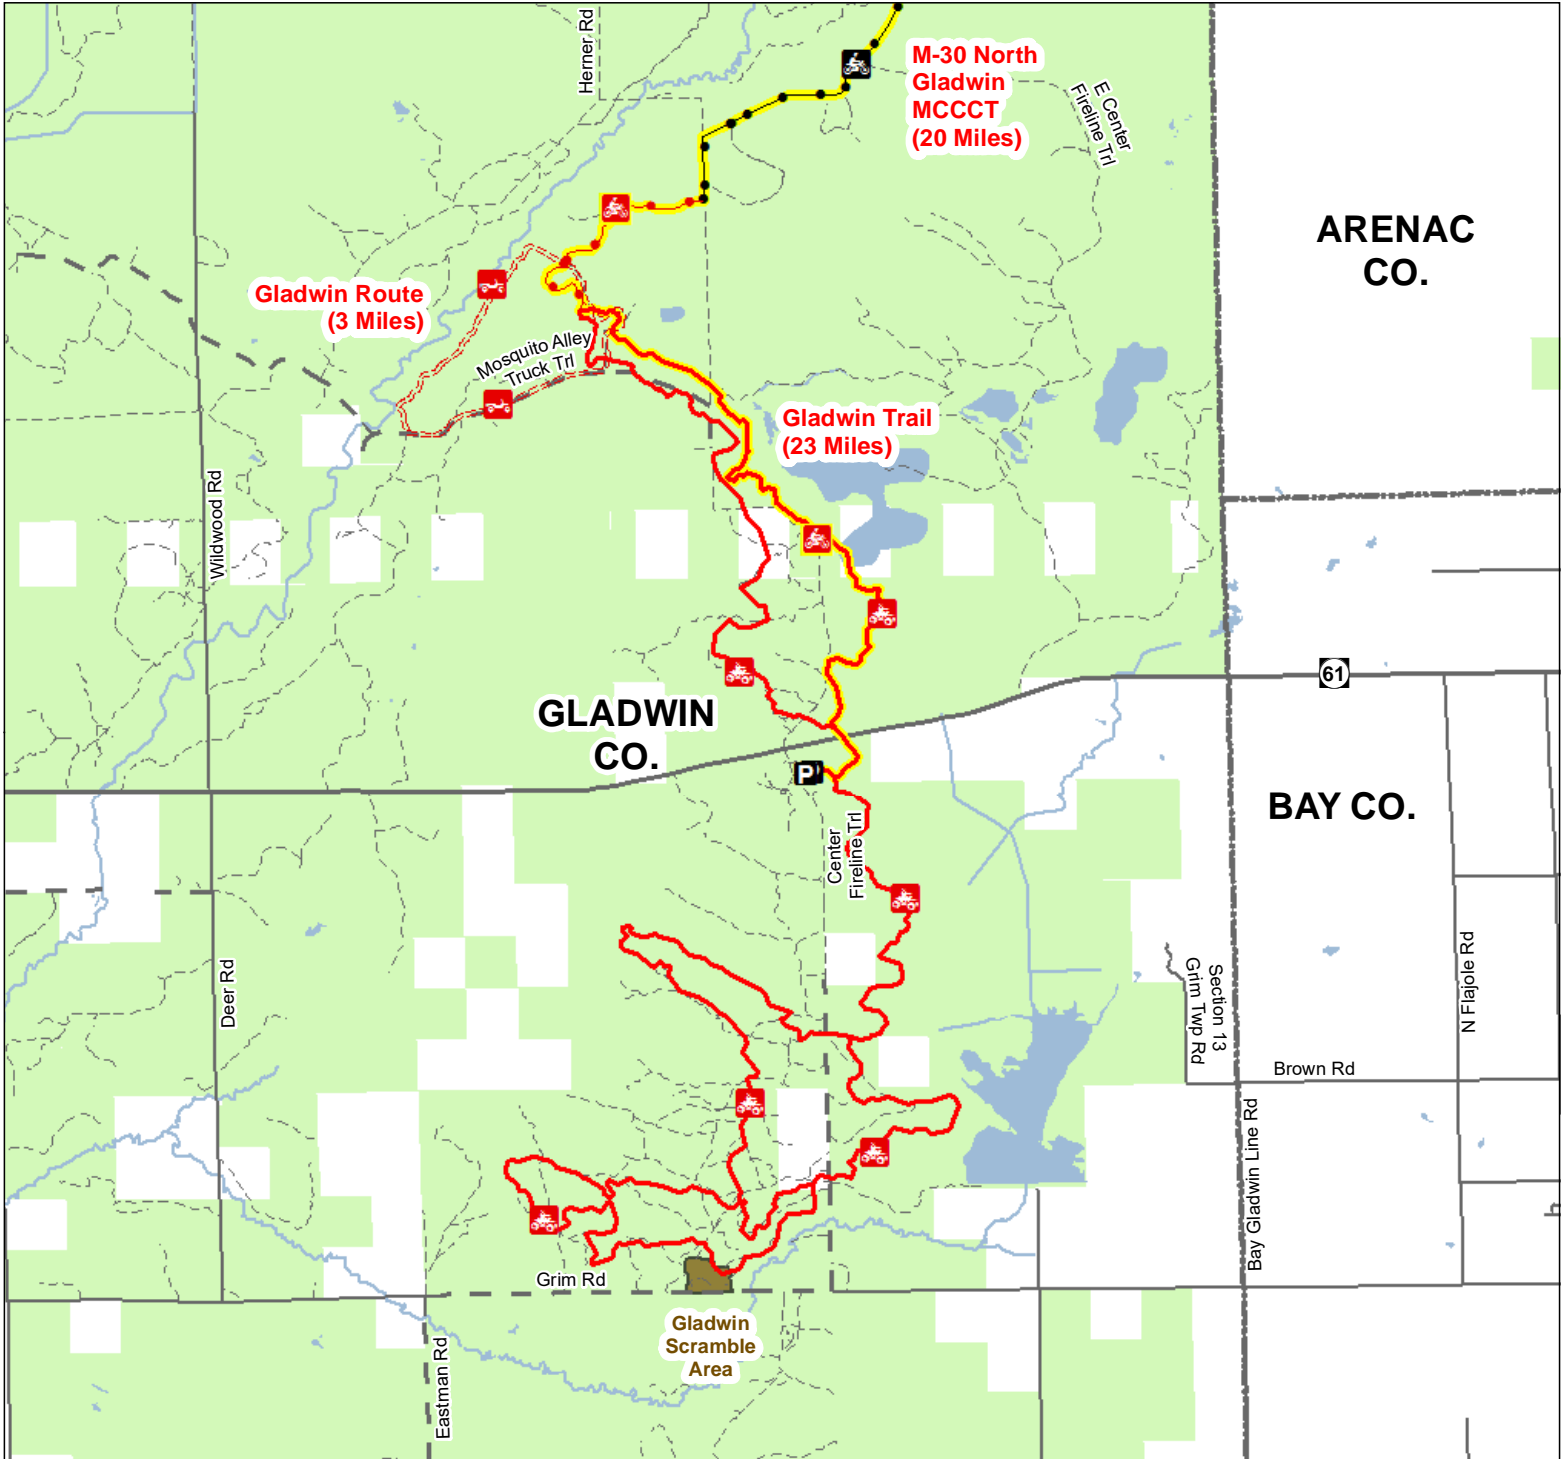

Gladwin Trail & Route

Roscommon County, Michigan

ADVISORY: Trails and Routes have two-way traffic.
 DISCLAIMER: Trails shown on this map are an approximate representation of the trail system at the time of publication and may not reflect current ground conditions.
STAY ON SIGNED TRAILS ONLY!

- Parking Lot
- ORV Routes
- ORV Trails
- Motorcycle Trails (SOS License)
- MCCCT Trails

ORV Route – ORVs of all sizes including off-road motorcycles. ORV license and trail permit required unless license by the Secretary of State.

- ORV Trail – ORVs 50 inches in width or less including off-road motorcycles. ORV license and trail permit required.
- Motorcycle Trail - Motorcycles only. Secretary of State license required.
- Motorcycle Trail – Motorcycles Only. ORV license and trail permit required.
- Michigan Cross Country Cycle Trail (MCCCT)
- Scramble Area
- Highway

- Paved Road
- Gravel Road
- Poor Dirt Road
- Perennial River
- Lakes and Rivers
- State Forest Land
- County Boundary