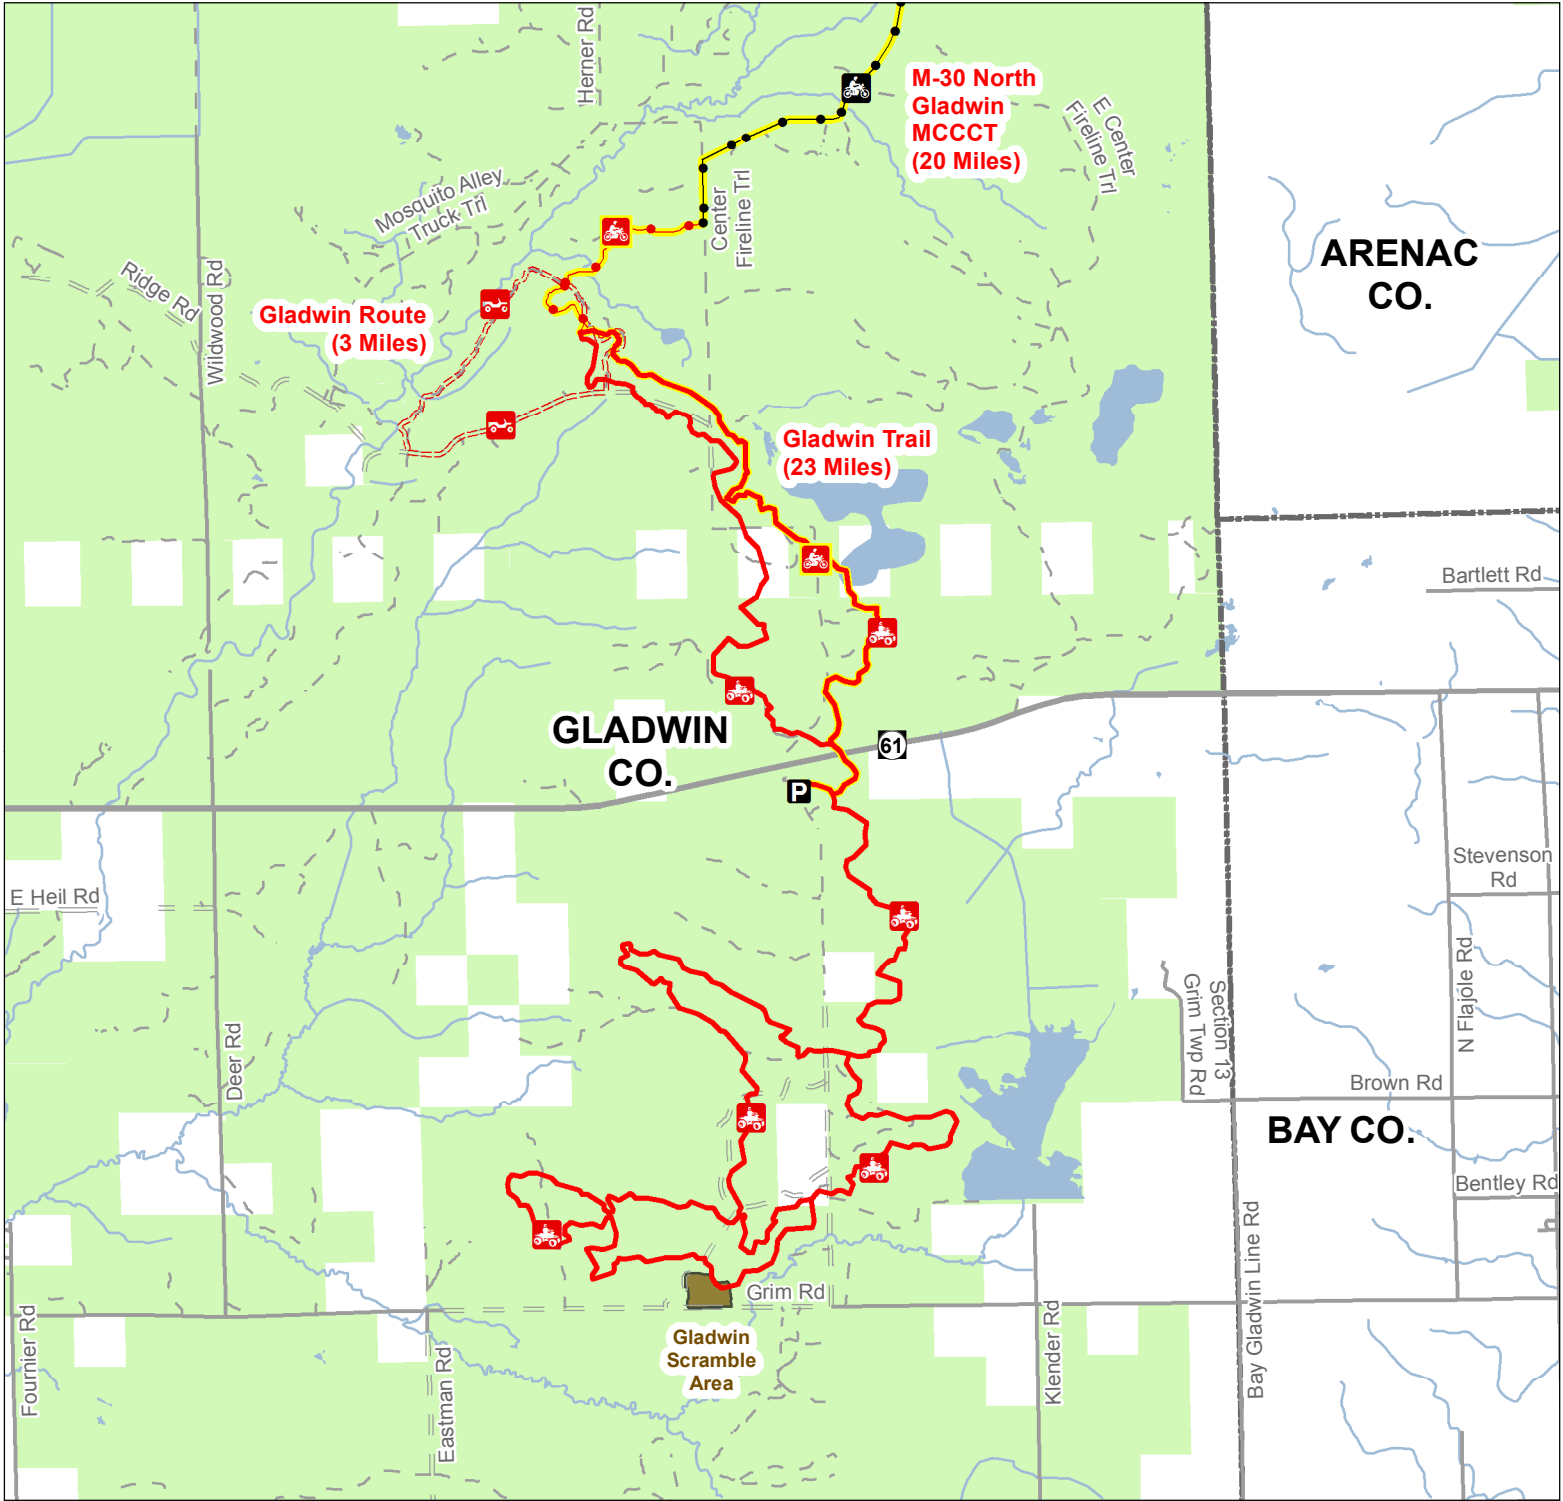

Gladwin Trail & Route

Roscommon County, Michigan

ADVISORY: Trails and Routes have two-way traffic.
 DISCLAIMER: Trails shown on this map are an approximate representation of the trail system at the time of publication and may not reflect current ground conditions.
STAY ON SIGNED TRAILS ONLY!

- Parking Lot
- ORV Routes
- ORV Trails
- Motorcycle Trails (SOS License)
- MCCCT Trails
- ORV Route – ORVs of all sizes including off-road motorcycles. ORV license and trail permit required unless licensed by the Secretary of State.

- ORV Trail – ORVs 50 inches in width or less including off-road motorcycles. ORV license and trail permit required.
- Motorcycle Trail - Motorcycles only. Secretary of State license required.
- Motorcycle Trail – Motorcycles Only. ORV license and trail permit required.
- Michigan Cross Country Cycle Trail (MCCCT)
- Highway
- Paved Road

- Gravel Road
- Poor Dirt Road
- Lakes and Rivers
- Scramble Area
- State Forest Land
- County Boundary