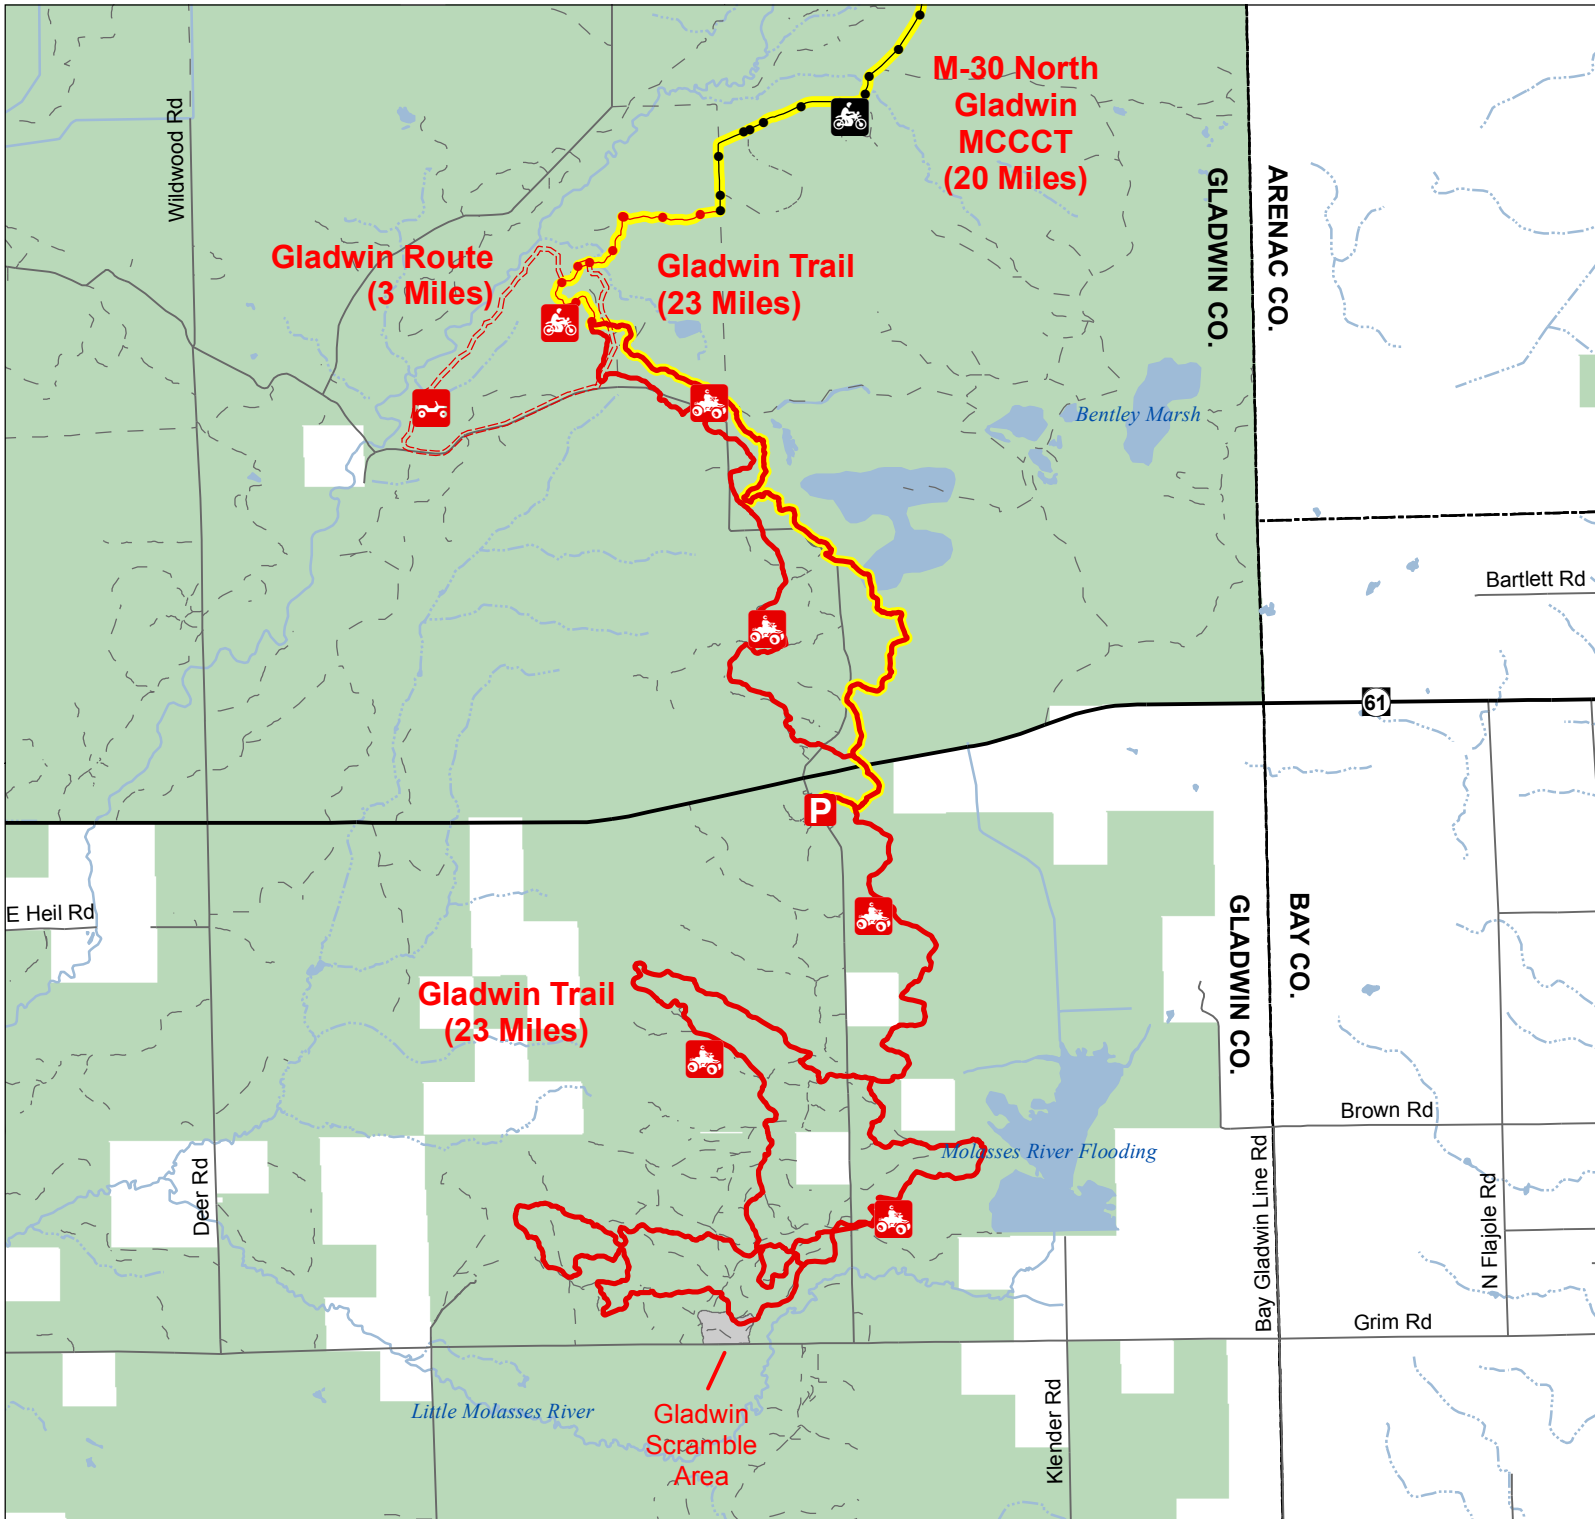

Gladwin Trail & Route

Gladwin County, Michigan

- ORV Trail – ORVs 50 inches in width or less including off-road motorcycles. ORV license and trail permit required.
- ORV Route – ORVs of all sizes including off-road motorcycles. ORV license and trail permit required unless licensed by the Secretary of State.
- Motorcycle Trail – Motorcycles Only. ORV license and trail permit required.
- Motorcycle Trail – Motorcycles only. (Secretary of State license required)
- Michigan Cross Country Cycle Trail (MCCCT)

- Trailhead Parking
- Highway
- Paved or Gravel Road
- Poor Dirt Road
- Lakes and Rivers
- State Forest
- County Boundaries

Updated 2/28/2014

Advisory: Trails and Routes have two-way traffic
Disclaimer: Trails shown on this map are an approximate representation of the trail system at the time of publication and may not reflect current ground conditions. **STAY ON SIGNED TRAILS ONLY!**