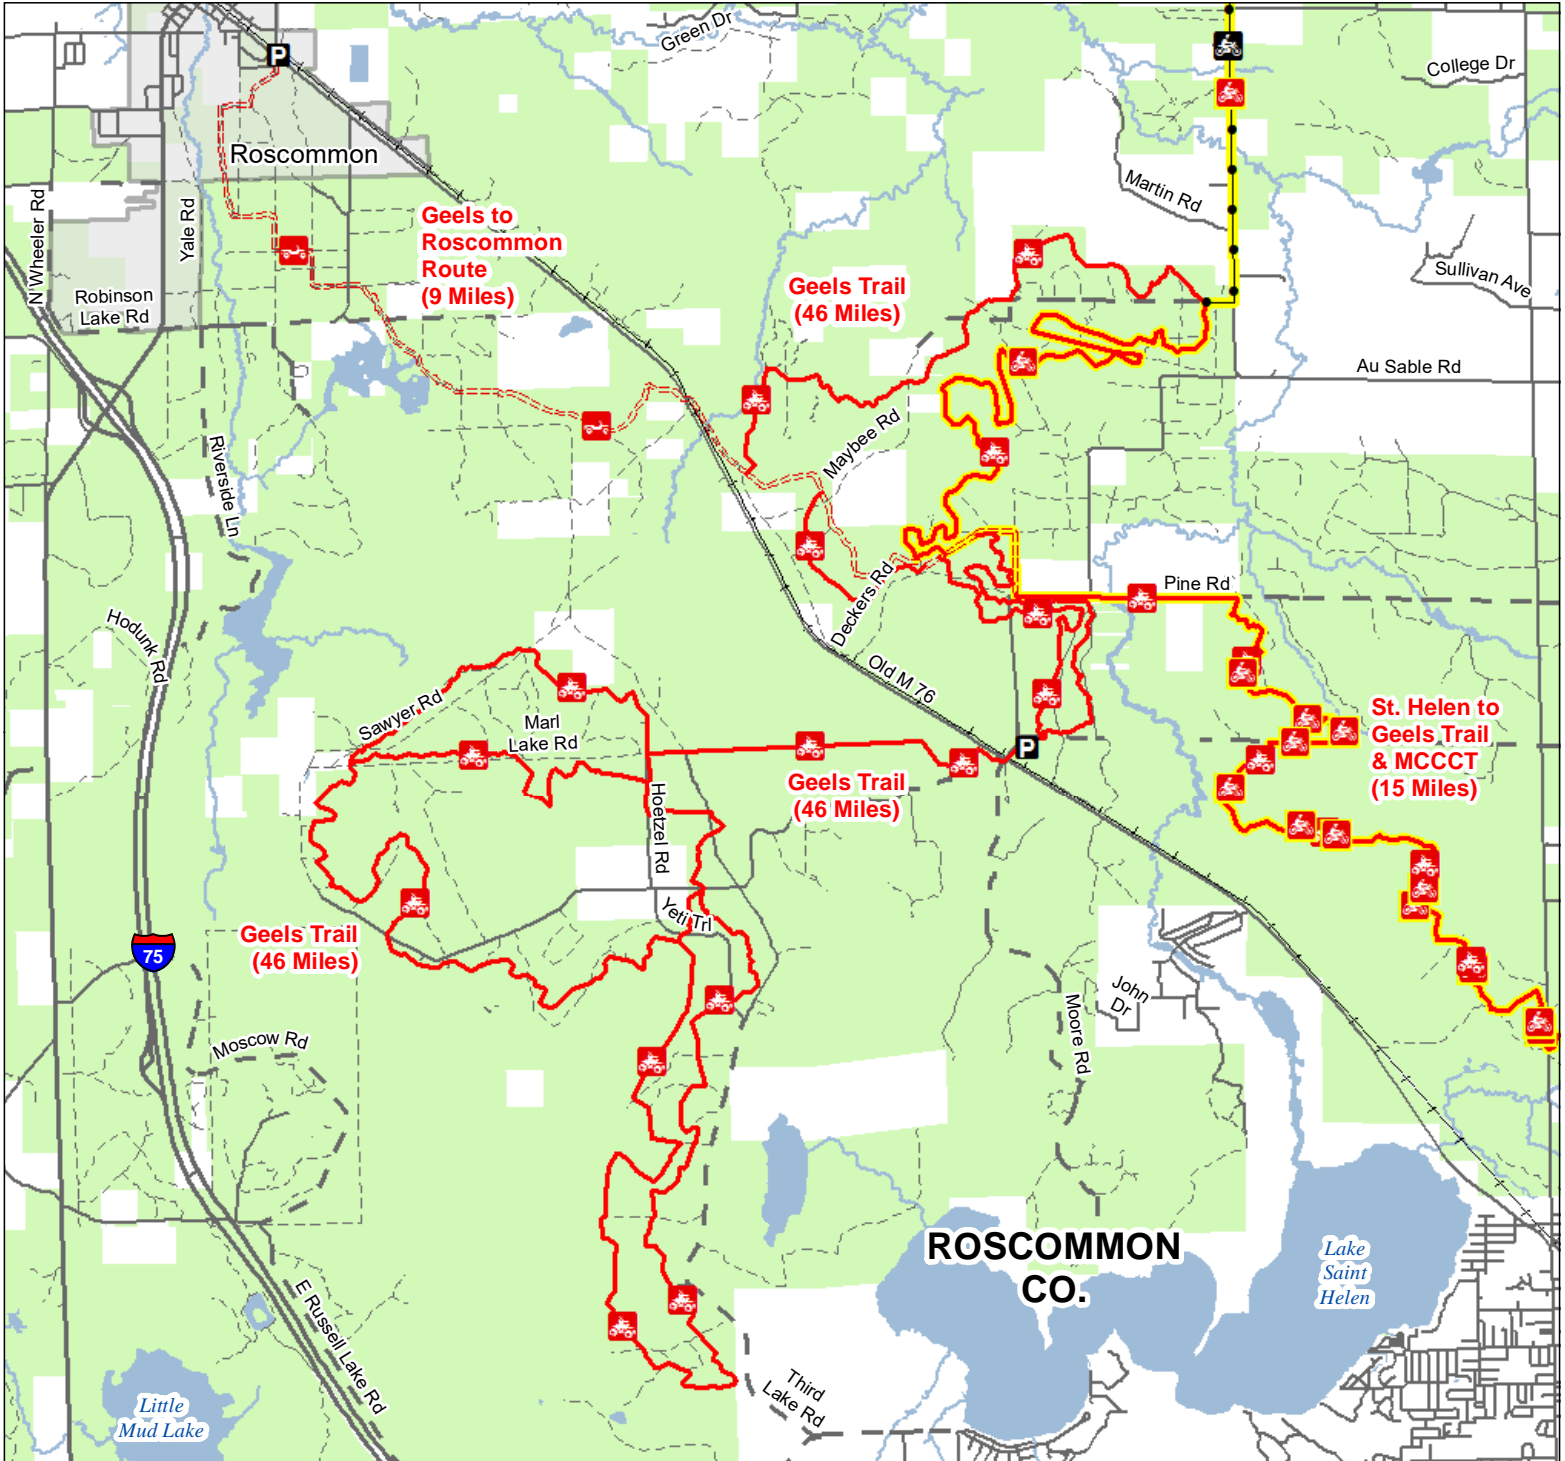

Geels Trail

Roscommon County, Michigan

ADVISORY: Trails and Routes have two-way traffic.
 DISCLAIMER: Trails shown on this map are an approximate representation of the trail system at the time of publication and may not reflect current ground conditions.
STAY ON SIGNED TRAILS ONLY!

- Parking Lot
- ORV Routes
- ORV Trails
- Motorcycle Trails (SOS License)
- MCCCT Trails
- ORV Route – ORVs of all sizes including off-road motorcycles. ORV license and trail permit required unless license by the Secretary of State.

- ORV Trail – ORVs 50 inches in width or less including off-road motorcycles. ORV license and trail permit required.
- Motorcycle Trail - Motorcycles only. Secretary of State license required.
- Michigan Cross Country Cycle Trail (MCCCT)
- Highway
- Paved Road
- Gravel Road

- Poor Dirt Road
- Railroads
- Perennial River
- Lakes and Rivers
- State Forest Land
- County Boundary