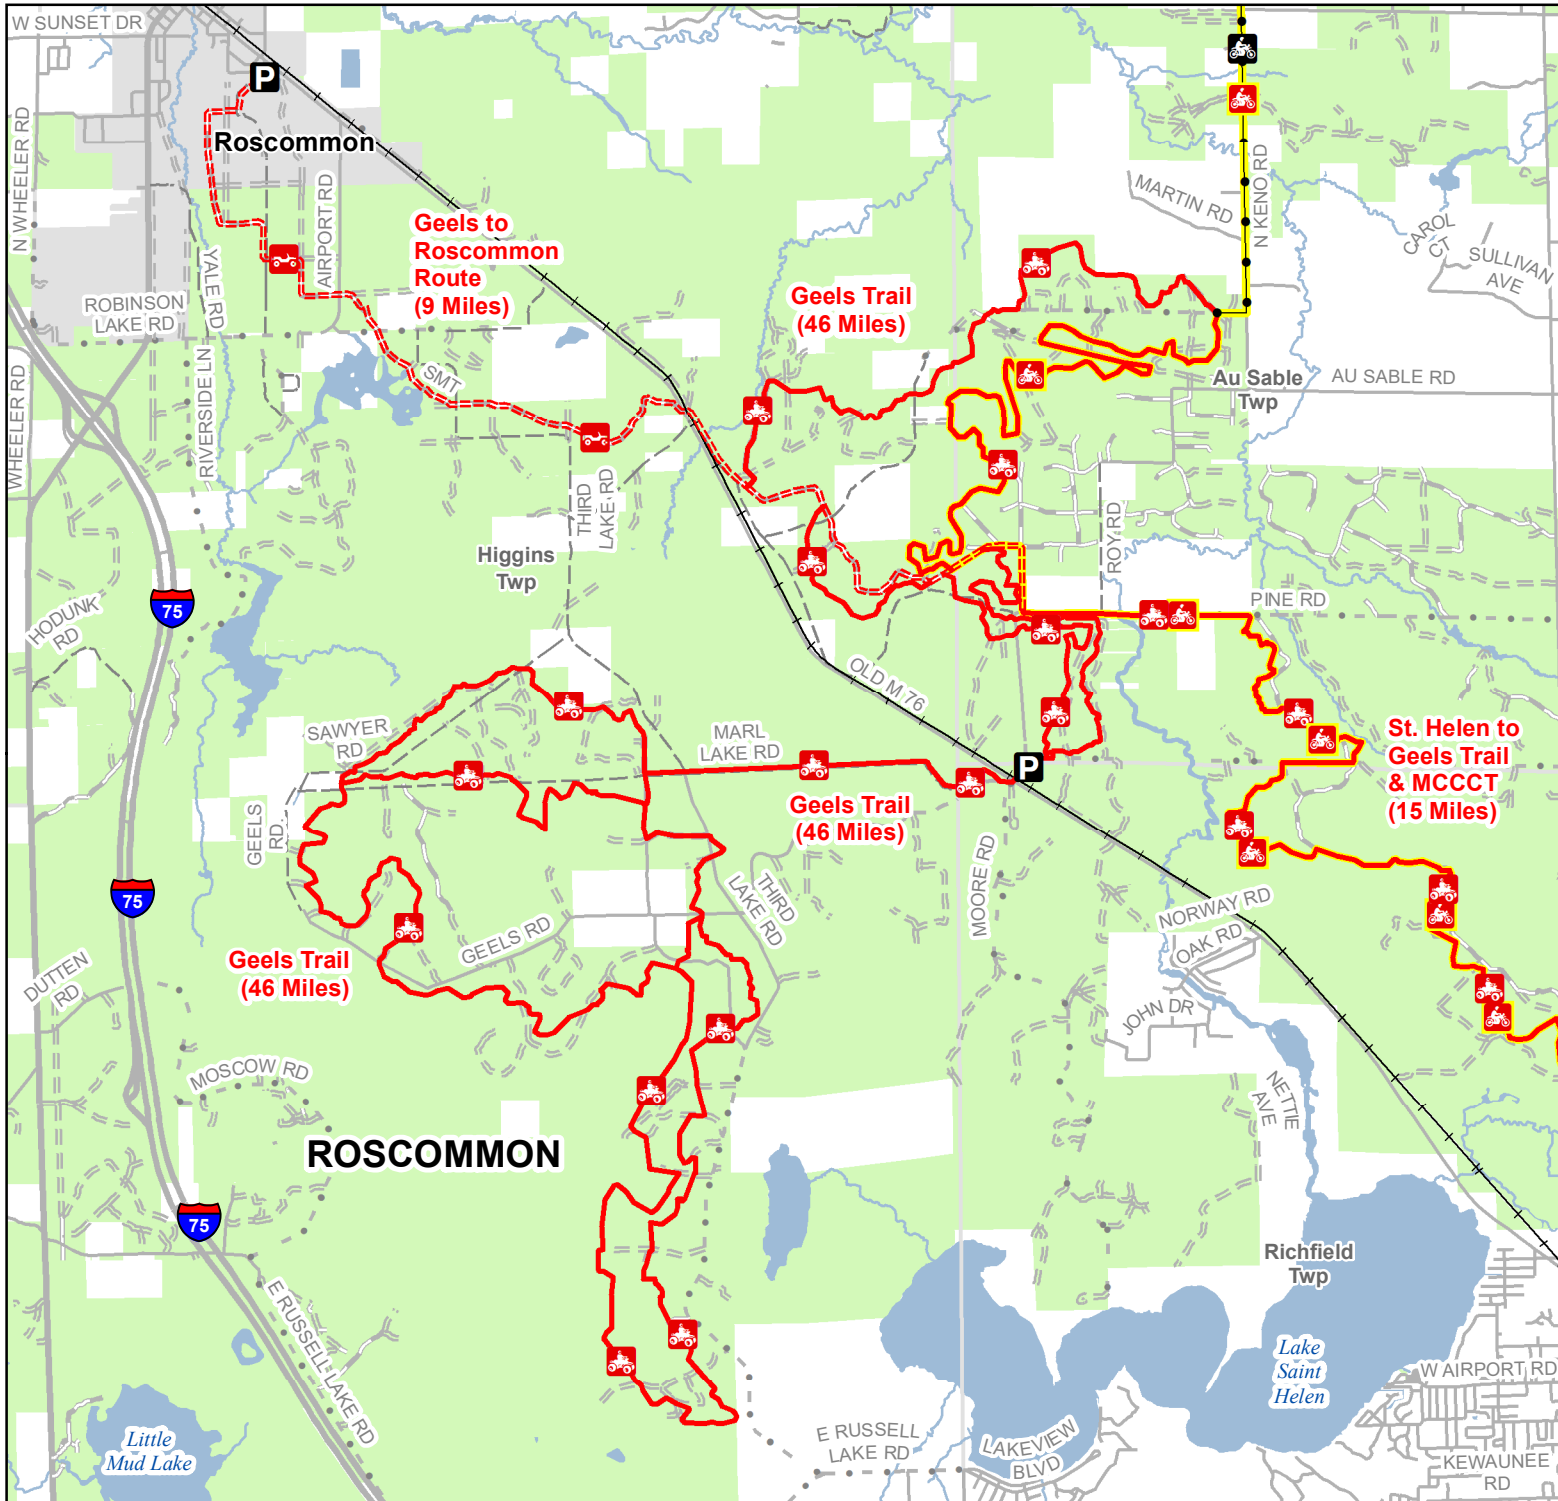

Geels Trail

Roscommon County, Michigan

ADVISORY: Trails and Routes have two-way traffic.
DISCLAIMER: Trails shown on this map are an approximate representation of the trail system at the time of publication and may not reflect current ground conditions.
STAY ON SIGNED TRAILS ONLY!

- Parking Lot
- ORV Route
- ORV Trail
- Motorcycle Trail (SOS License)
- MCCCT Trail

- ORV Route – ORVs of all sizes including off-road motorcycles. ORV license and trail permit required unless licensed by the Secretary of State.
- ORV Trail – ORVs 50 inches in width or less including off-road motorcycles. ORV license and trail permit required.
- Motorcycle Trail - Secretary of State license required.
- Michigan Cross Country Cycle Trail (MCCCT)

- Forest Road
- DNR - Forest Access Route
- Federal / State Highway
- Federal / State / County - Paved Road
- Federal / State - Dirt/Gravel Road
- County - Gravel Road
- County - Dirt Road (Seasonal)
- Railroad
- Lakes and Rivers

- State Forest Land
- Township
- County Boundary