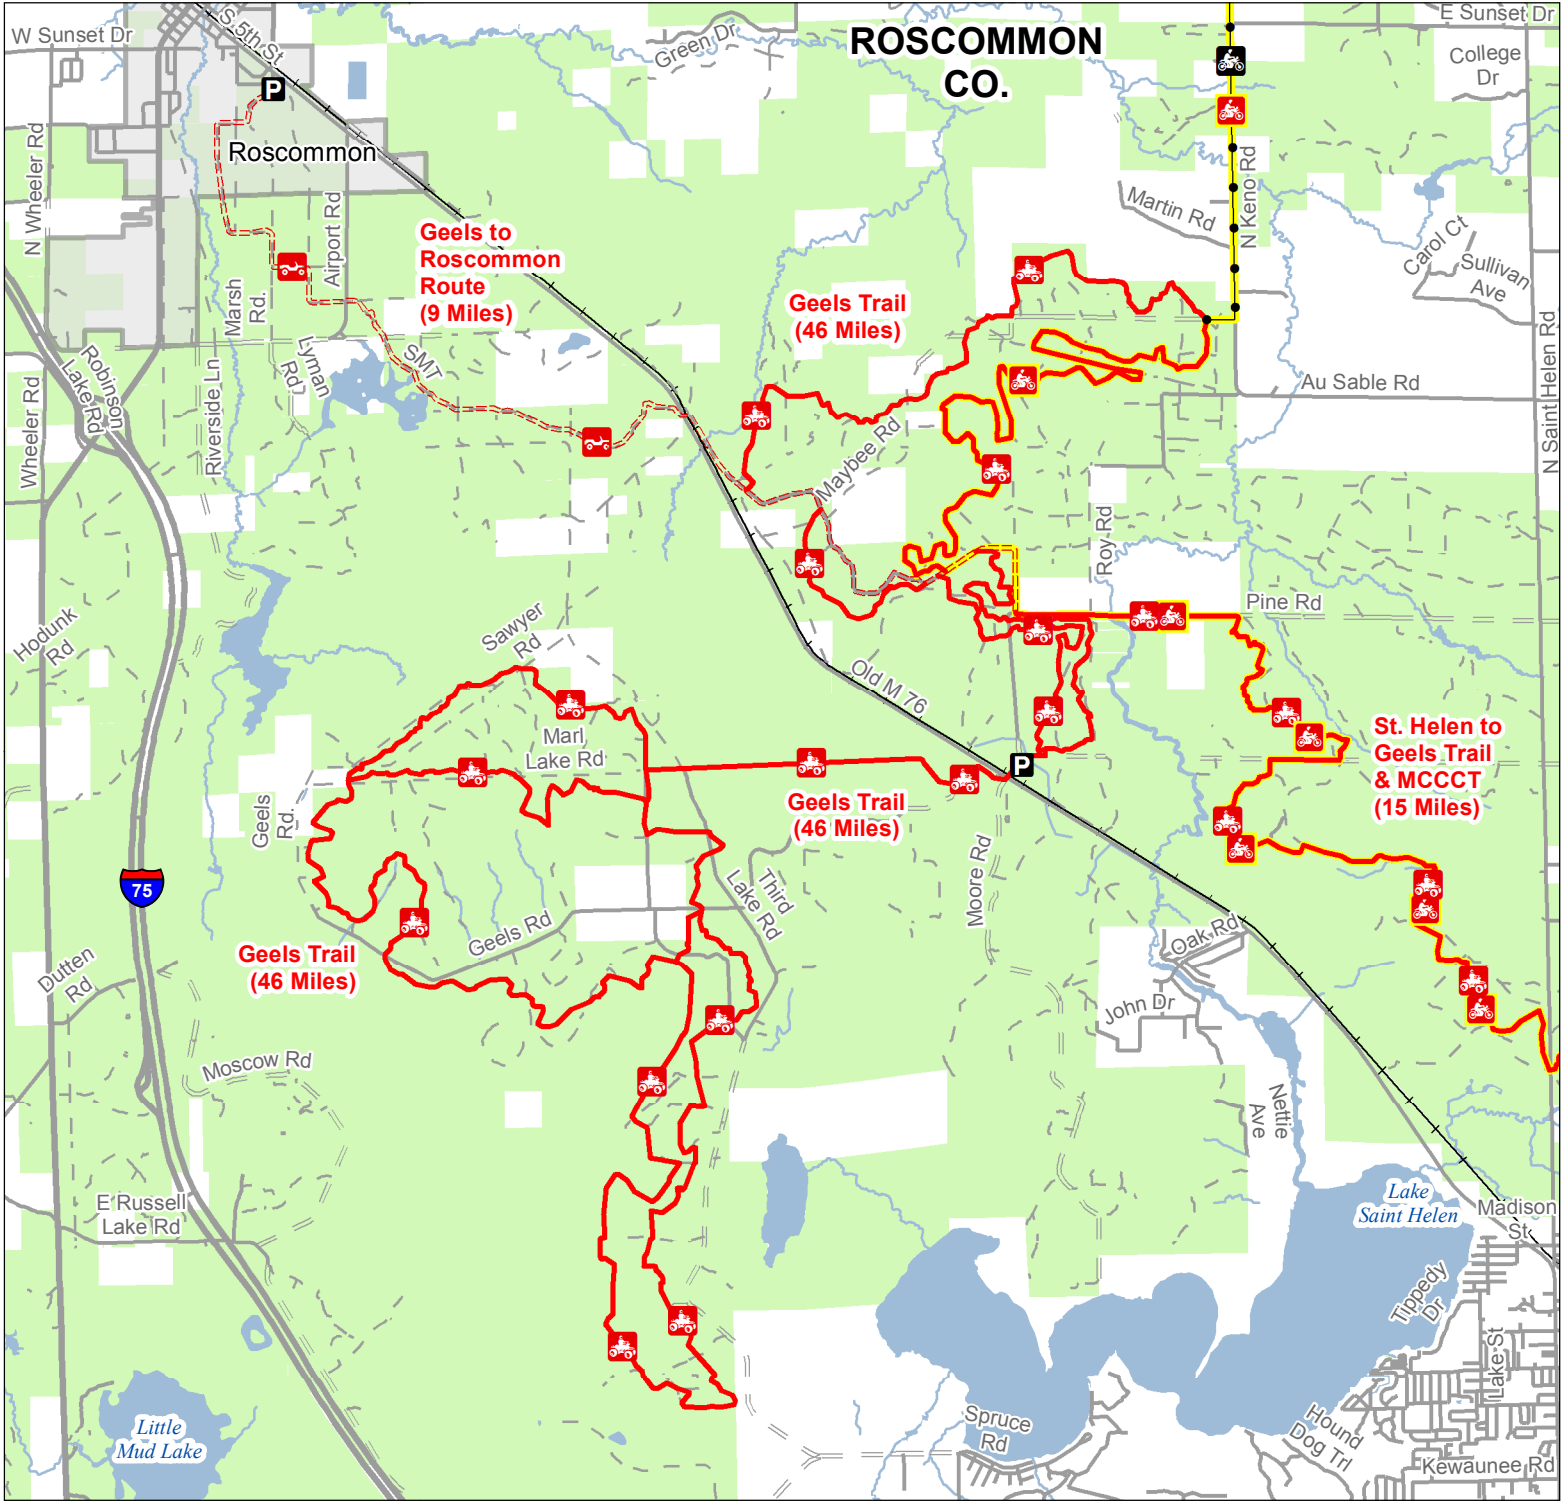

Geels Trail

Roscommon County, Michigan

ADVISORY: Trails and Routes have two-way traffic.
 DISCLAIMER: Trails shown on this map are an approximate representation of the trail system at the time of publication and may not reflect current ground conditions.
STAY ON SIGNED TRAILS ONLY!

- Parking Lot
- ORV Routes
- ORV Trails
- Motorcycle Trails (SOS License)
- MCCCT Trails
- ORV Route – ORVs of all sizes including off-road motorcycles. ORV license and trail permit required unless licensed by the Secretary of State.

- ORV Trail – ORVs 50 inches in width or less including off-road motorcycles. ORV license and trail permit required.
- Motorcycle Trail - Motorcycles only. Secretary of State license required.
- Michigan Cross Country Cycle Trail (MCCCT)
- Highway
- Paved Road
- Gravel Road

- Poor Dirt Road
- Railroad
- Lakes and Rivers
- State Forest Land
- County Boundary