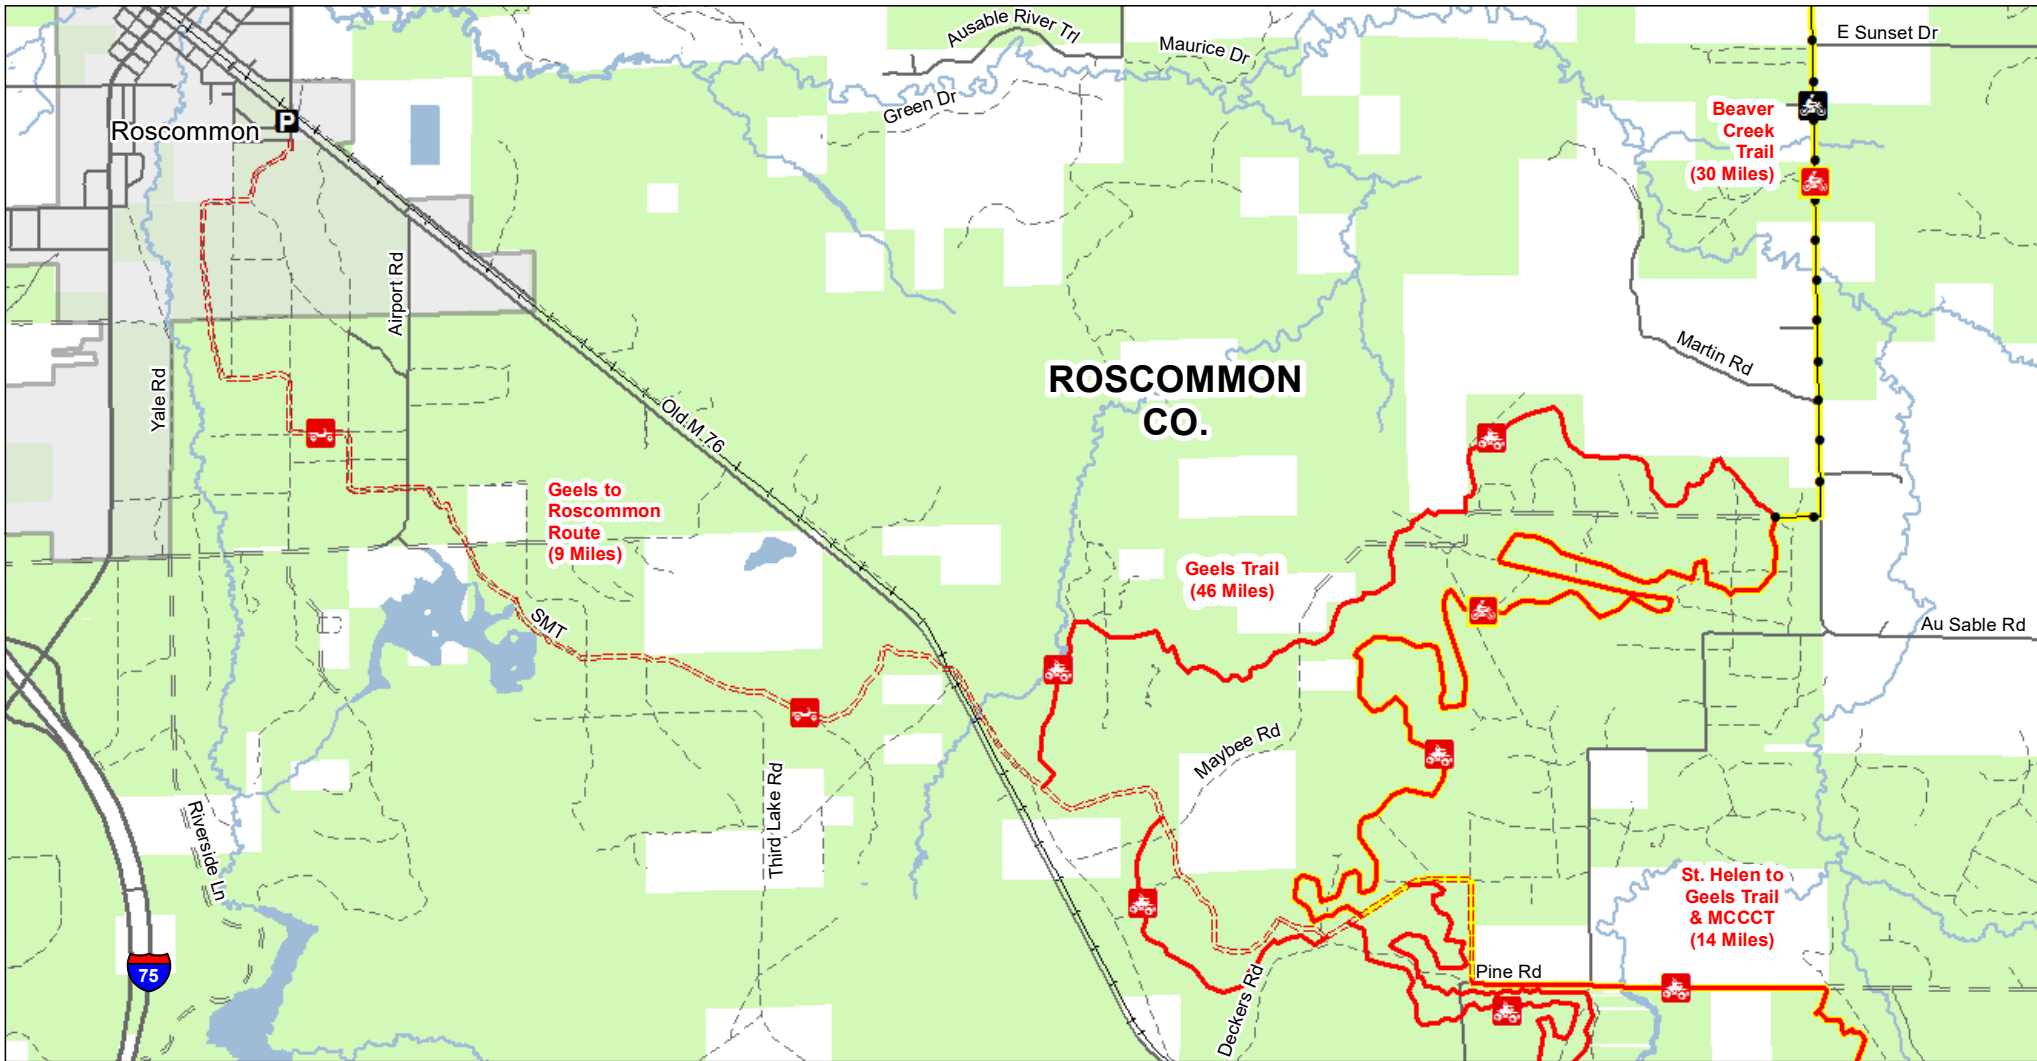

# Geels to Roscommon Route

## Roscommon County, Michigan

ADVISORY: Trails and Routes have two-way traffic.  
 DISCLAIMER: Trails shown on this map are an approximate representation of the trail system at the time of publication and may not reflect current ground conditions.  
**STAY ON SIGNED TRAILS ONLY!**

- Parking Lot
- ORV Routes
- ORV Trails
- Motorcycle Trails (SOS License)
- MCCCT Trails

- ORV Route – ORVs of all sizes including off-road motorcycles. ORV license and trail permit required unless license by the Secretary of State.
- ORV Trail – ORVs 50 inches in width or less including off-road motorcycles. ORV license and trail permit required.
- Motorcycle Trail - Motorcycles only. Secretary of State license required.

- Michigan Cross Country Cycle Trail (MCCCT)
- Highway
- Paved Road
- Gravel Road
- Poor Dirt Road
- Railroads
- Perennial River

- Lakes and Rivers
- State Forest Land
- County Boundary