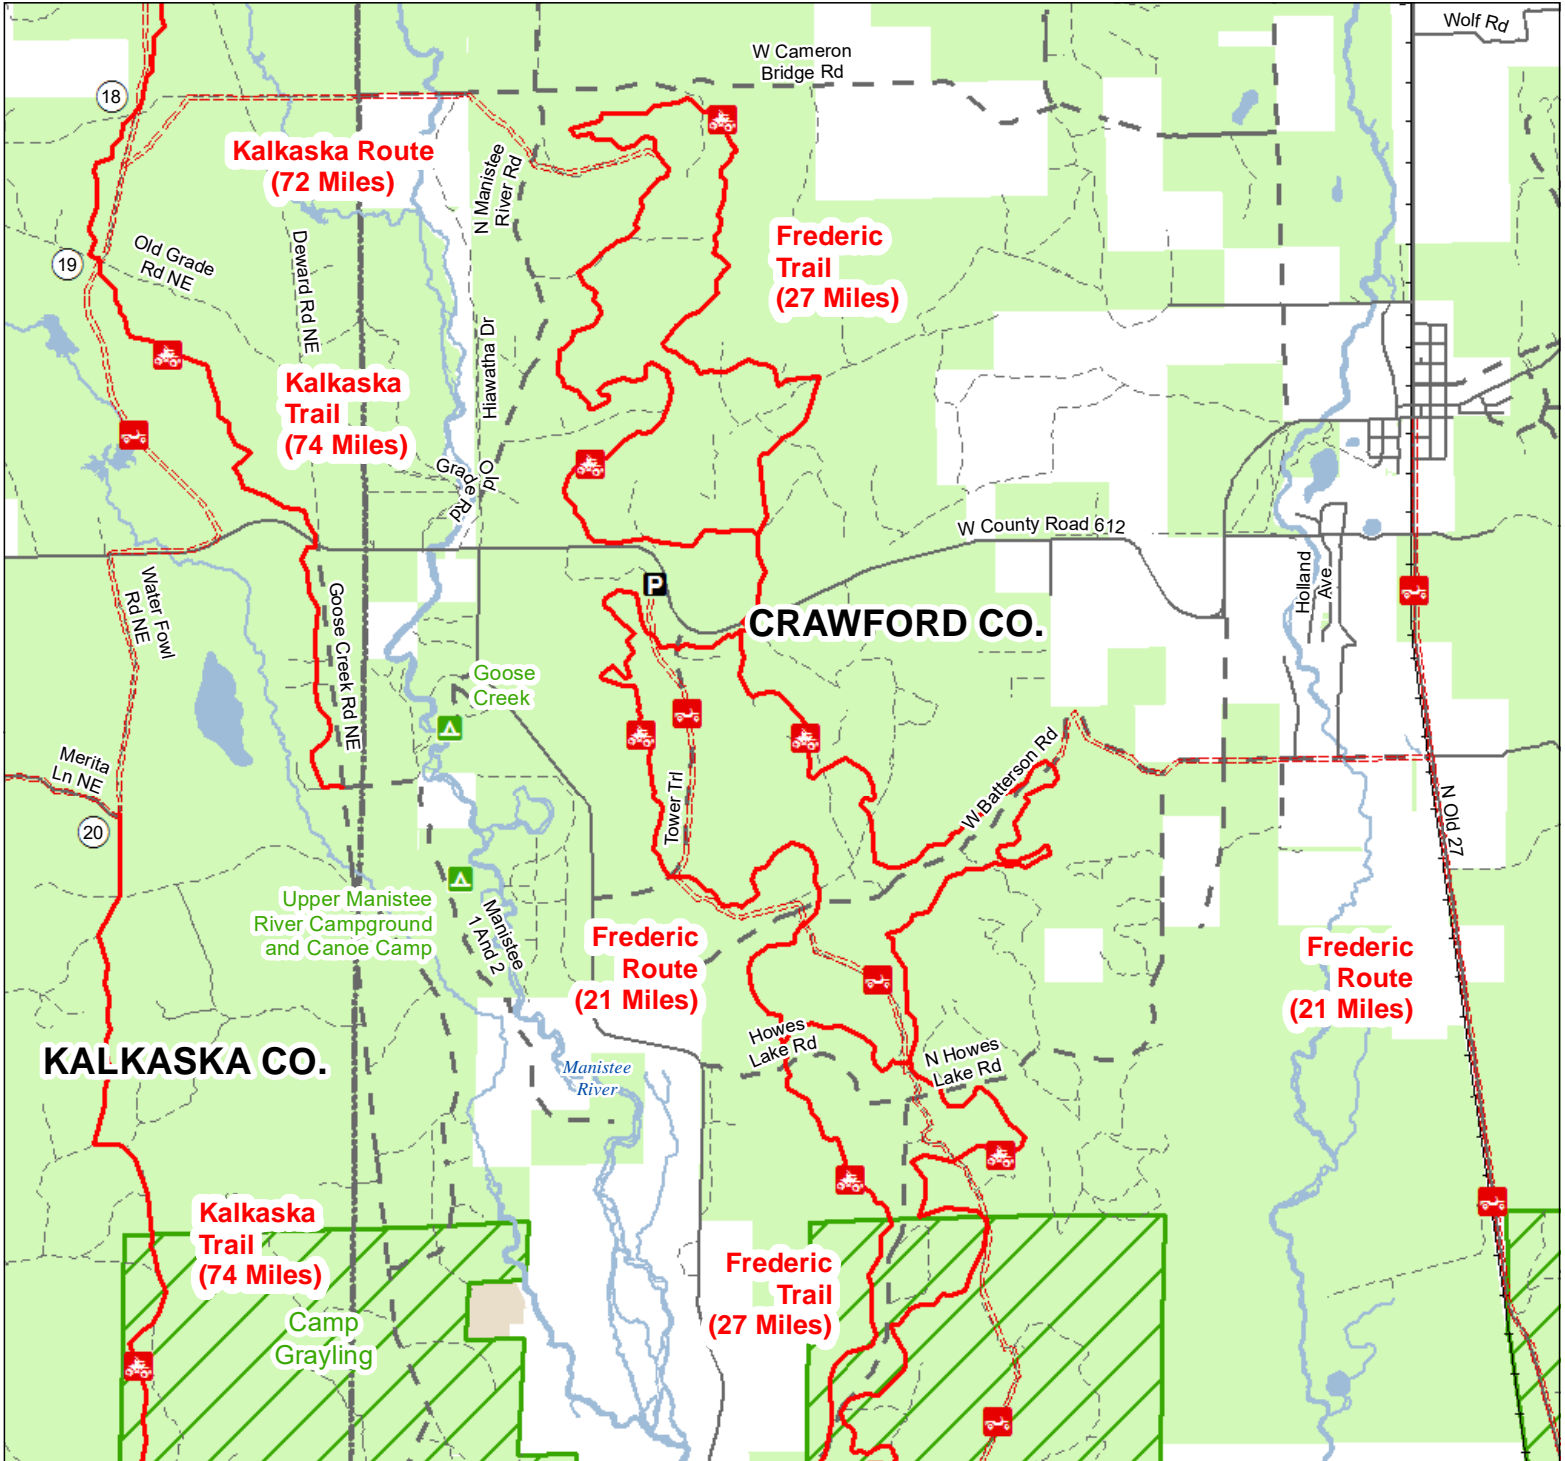

Fredric Trail & Route North

Crawford County, Michigan

ADVISORY: Trails and Routes have two-way traffic.
 DISCLAIMER: Trails shown on this map are an approximate representation of the trail system at the time of publication and may not reflect current ground conditions.
STAY ON SIGNED TRAILS ONLY!

- State Forest Campground
- Parking Lot
- Intersection
- ORV Routes
- ORV Trails

ORV Route – ORVs of all sizes including off-road motorcycles. ORV license and trail permit required unless license by the Secretary of State.

- ORV Trail – ORVs 50 inches in width or less including off-road motorcycles. ORV license and trail permit required.
- Paved Road
- Gravel Road
- Poor Dirt Road
- Railroads
- Perennial River
- Lakes and Rivers
- Camp Grayling

- State Forest Land
- Federal Land
- County Boundary