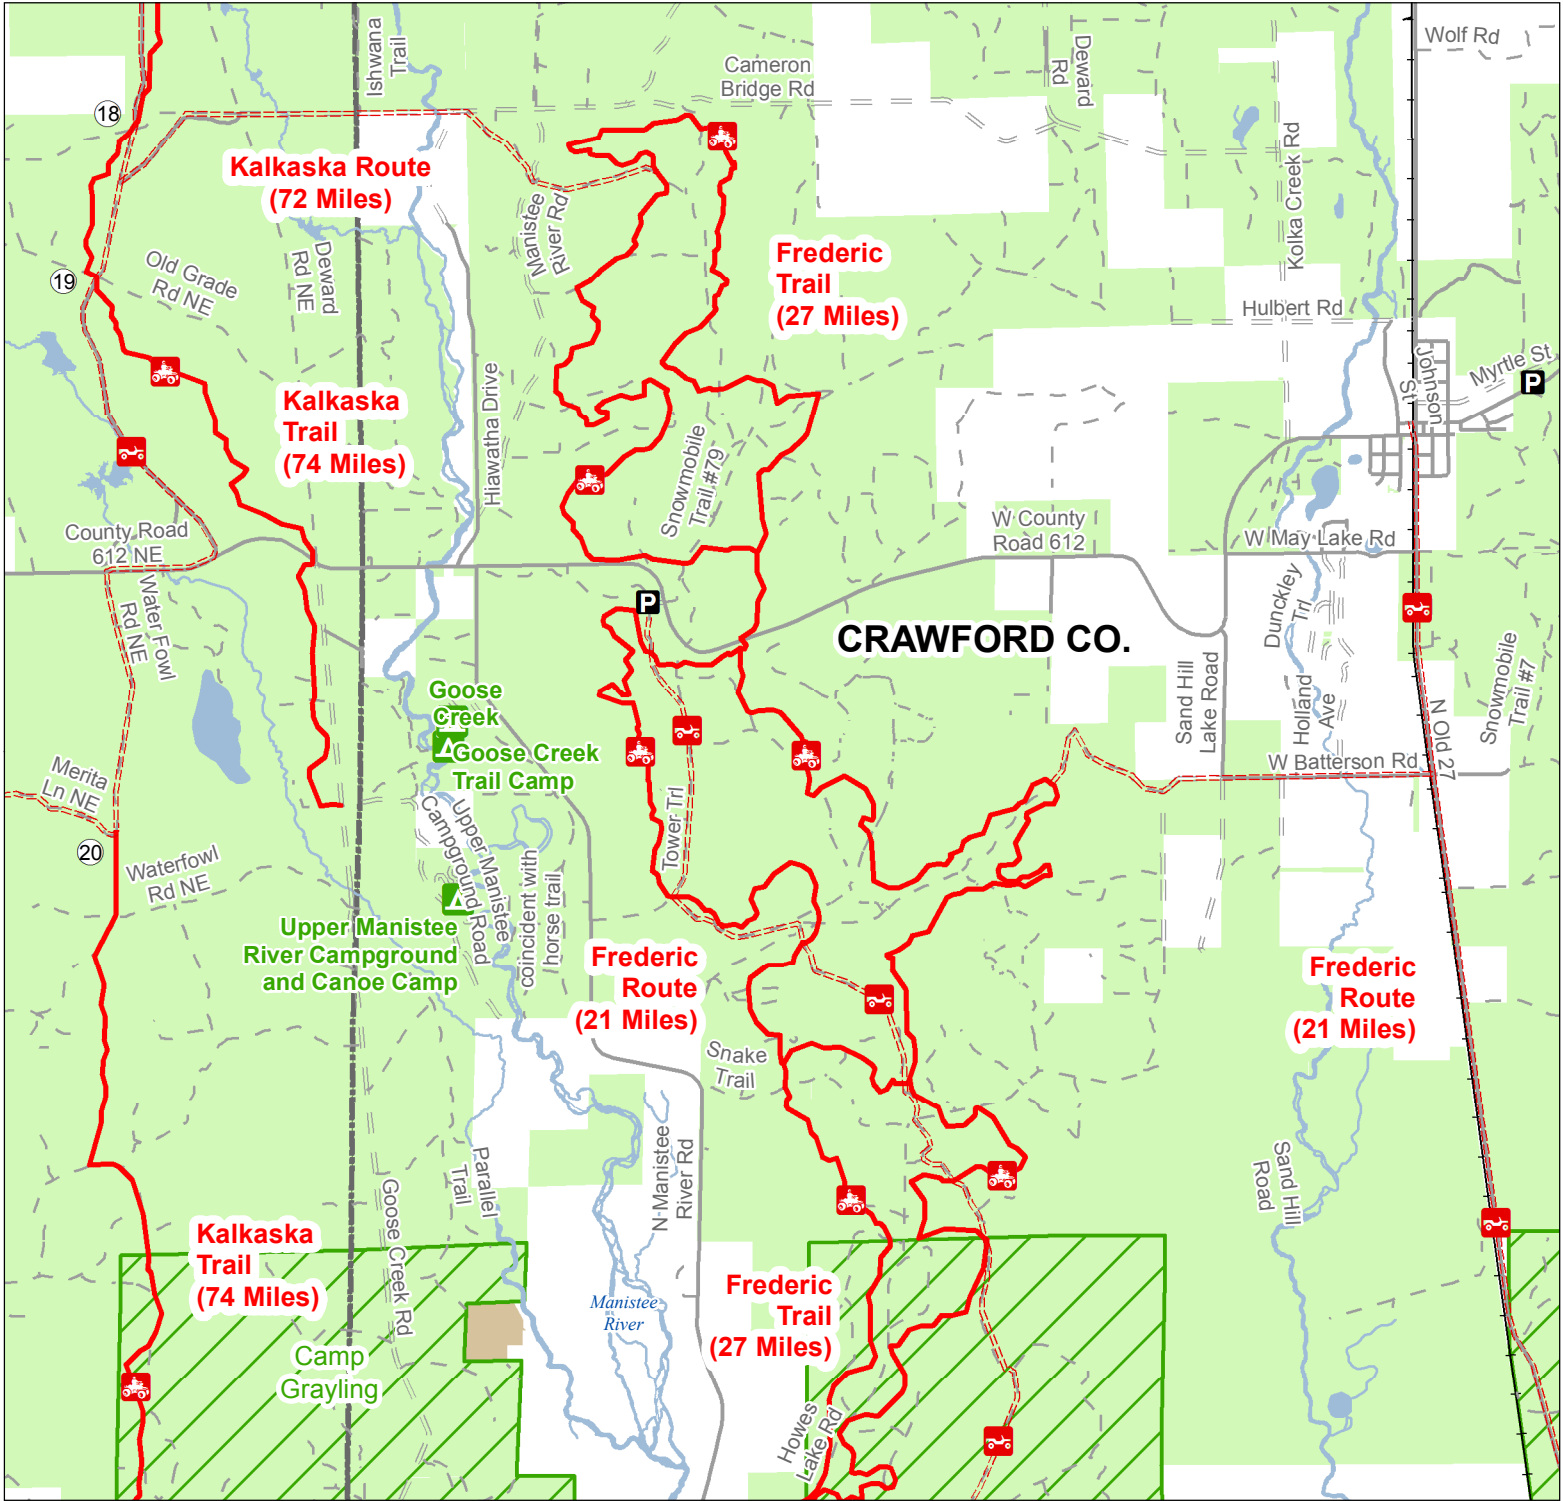

Fredric Trail & Route North

Crawford County, Michigan

ADVISORY: Trails and Routes have two-way traffic.
 DISCLAIMER: Trails shown on this map are an approximate representation of the trail system at the time of publication and may not reflect current ground conditions.
STAY ON SIGNED TRAILS ONLY!

- State Forest Campground
- Parking Lot
- Intersection
- ORV Routes
- ORV Trails
- ORV Route – ORVs of all sizes including off-road motorcycles. ORV license and trail permit required unless licensed by the Secretary of State.
- ORV Trail – ORVs 50 inches in width or less including off-road motorcycles. ORV license and trail permit required.
- Paved Road
- Gravel Road
- Poor Dirt Road
- Railroad
- Lakes and Rivers
- Camp Grayling
- State Forest Land
- Federal Land
- County Boundary