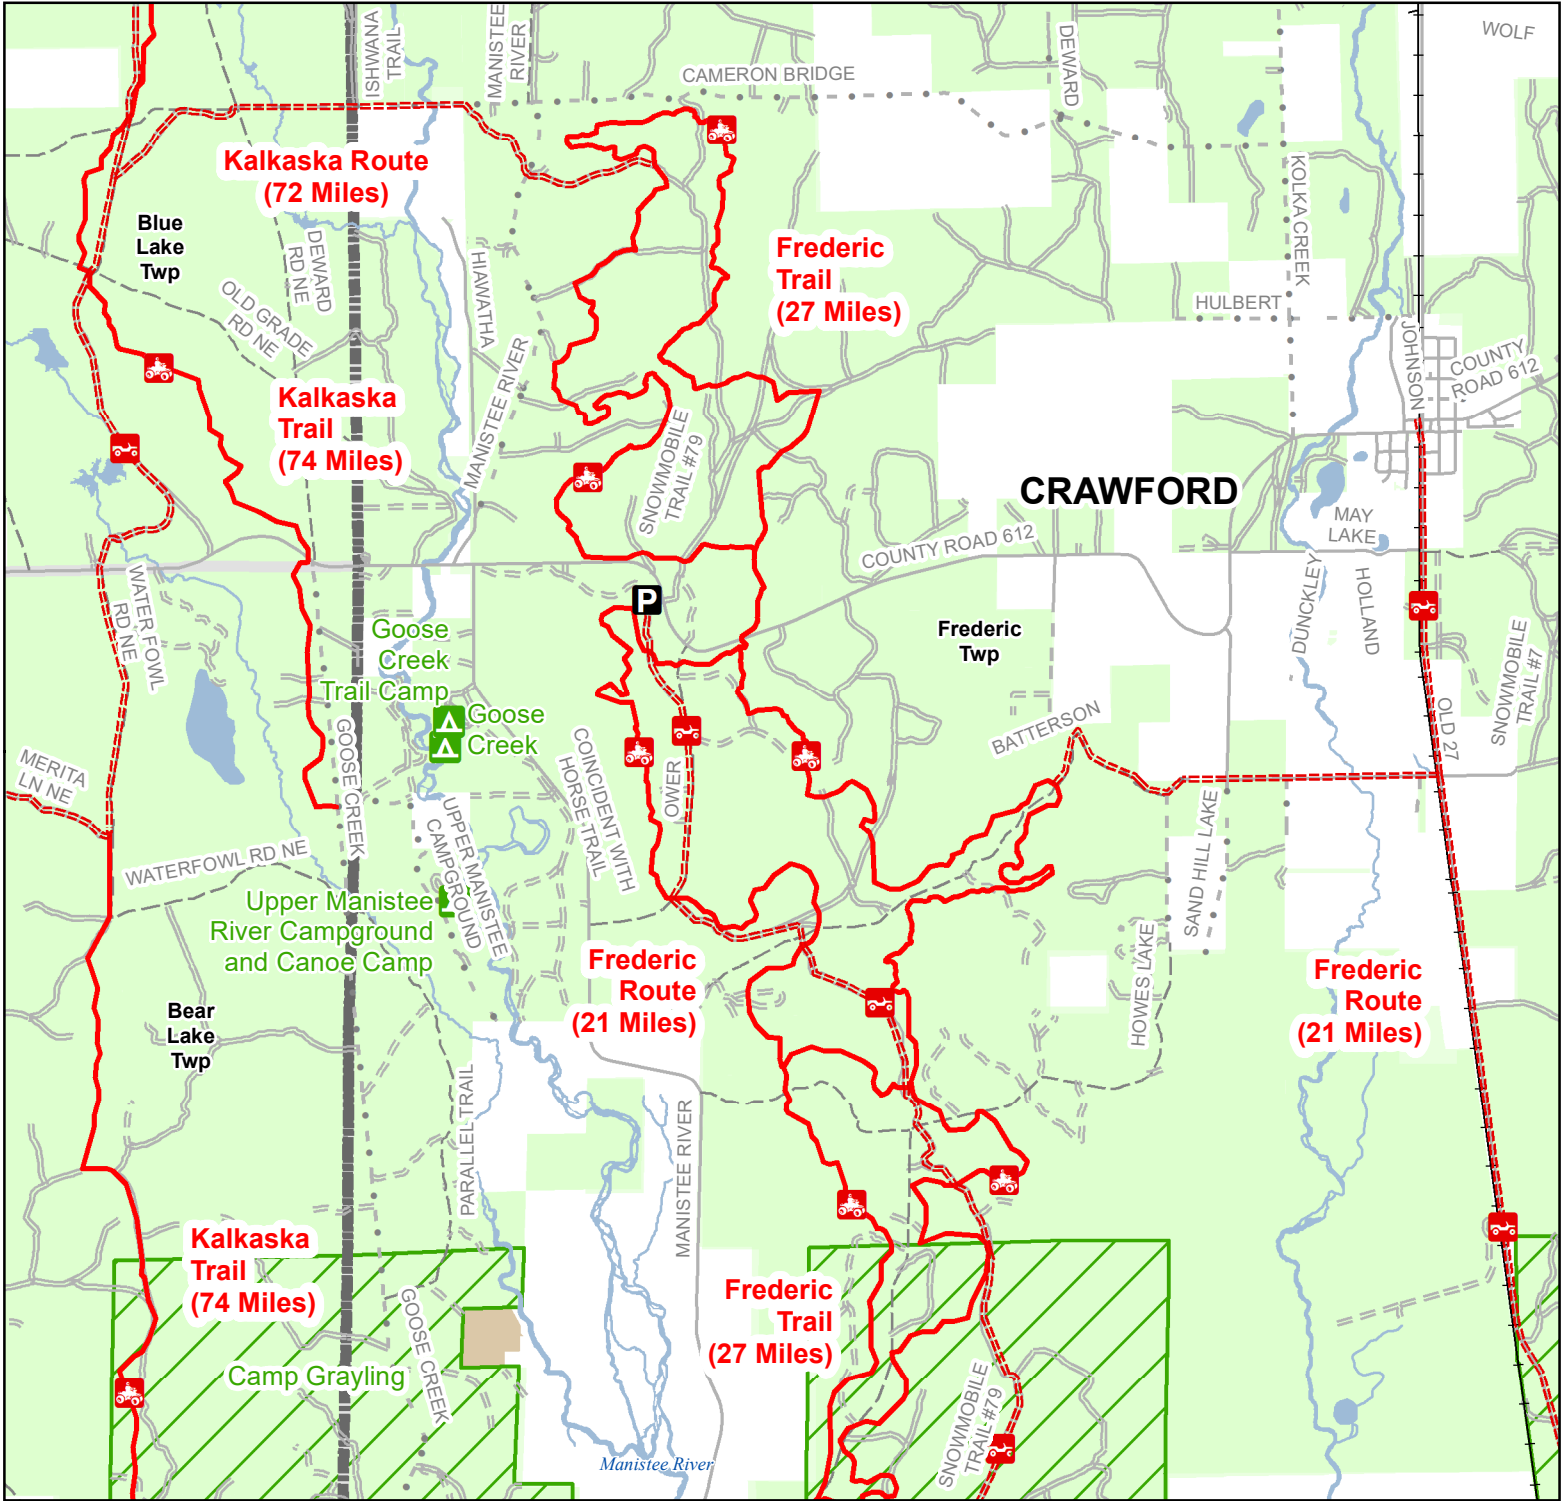

# Frederic Trail & Route North

Crawford County, Michigan

ADVISORY: Trails and Route have two-way traffic. STAY ON SIGNED TRAILS ONLY!  
DISCLAIMER: Trails shown on this map are an approximate representation of the trail system at the time of publication and may not reflect current ground conditions.

- State Forest Campground
- Parking Lot
- ORV Route
- ORV Trail
- ORV Route – ORVs of all sizes including off-road motorcycles. ORV license and trail permit required unless licensed by the Secretary of State.

- ORV Trail – ORVs 50 inches in width or less including off-road motorcycles. ORV license and trail permit required.
- Railroad
- DNR - Secondary Forest Road
- DNR - Forest Access Route
- Federal / State / County - Paved Road
- Federal / State - Dirt/Gravel Road

- County - Gravel Road
- County - Dirt Road (Seasonal)
- Camp Grayling
- Lakes and Rivers
- State Forest Land
- Federal Land
- Township
- County Boundary