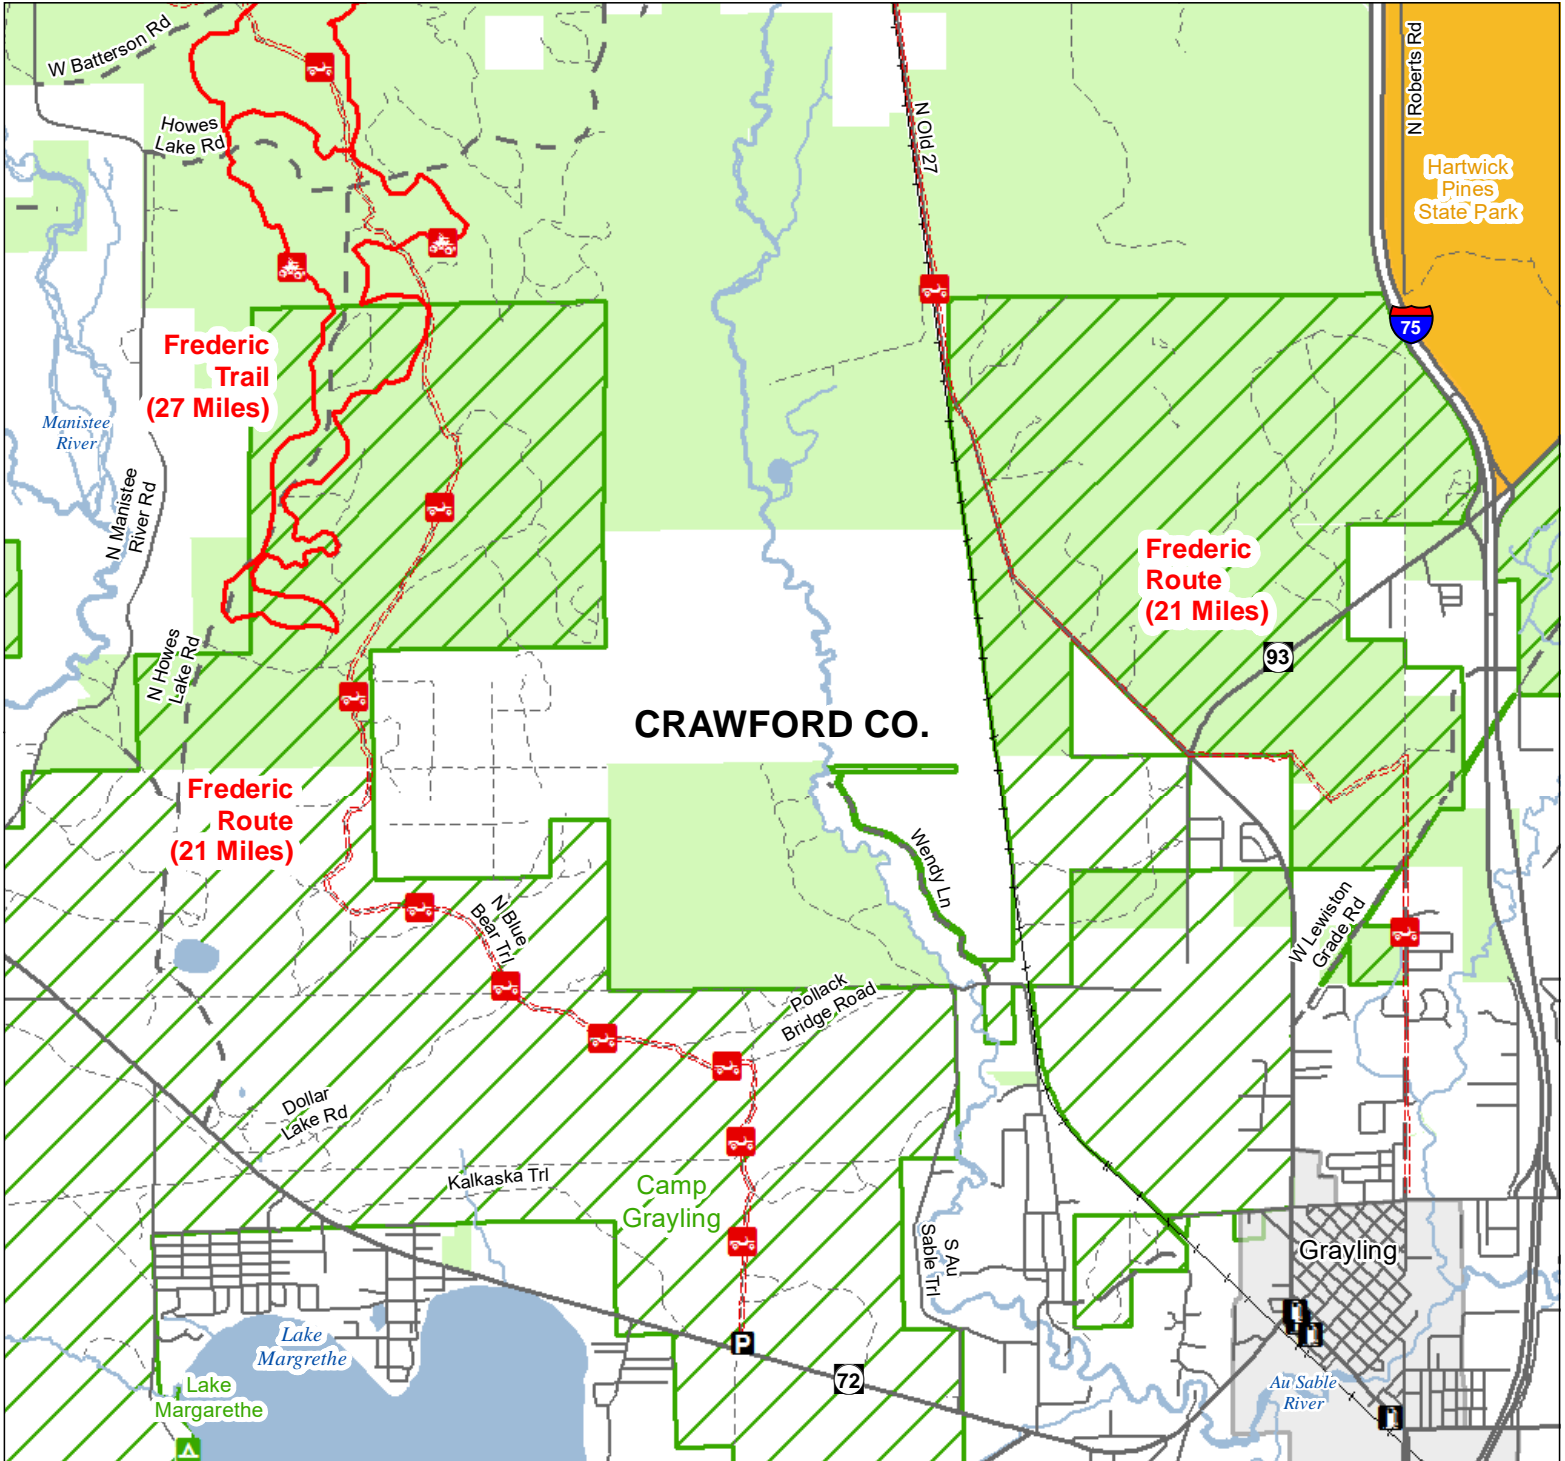

Fredric Trail & Route South

Crawford County, Michigan

ADVISORY: Trails and Routes have two-way traffic.
 DISCLAIMER: Trails shown on this map are an approximate representation of the trail system at the time of publication and may not reflect current ground conditions.
STAY ON SIGNED TRAILS ONLY!

- State Forest Campground
- Parking Lot
- Gas Station
- ORV Routes
- ORV Trails
- ORV Route – ORVs of all sizes including off-road motorcycles. ORV license and trail permit required unless license by the Secretary of State.

- ORV Trail – ORVs 50 inches in width or less including off-road motorcycles. ORV license and trail permit required.
- Highway
- Paved Road
- Gravel Road
- Poor Dirt Road
- Railroads
- Perennial River
- Lakes and Rivers

- Camp Grayling
- State Park Boundary
- State Forest Land
- City or Village
- County Boundary