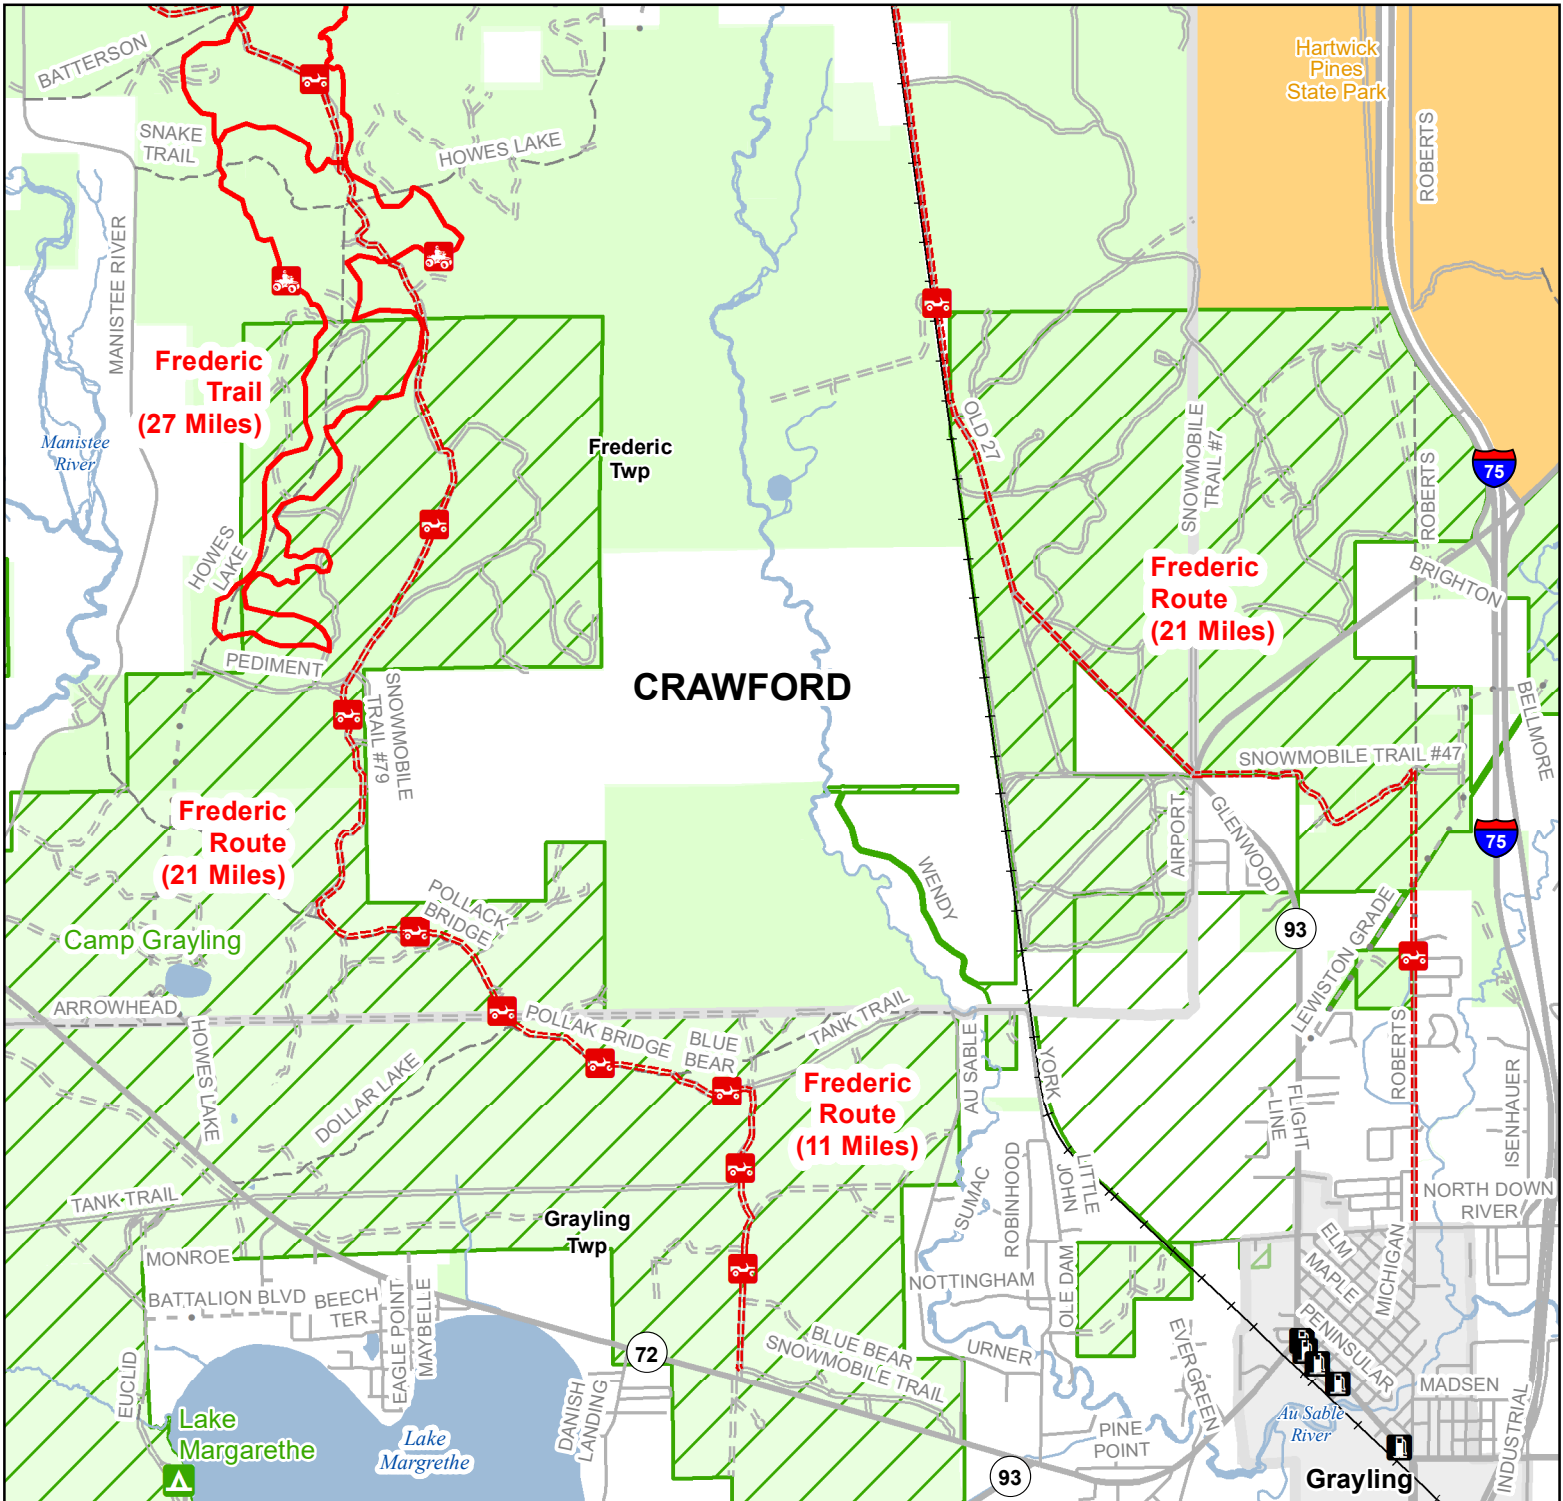

Frederic Trail & Route South

Crawford County, Michigan

ADVISORY: Trails and Route have two-way traffic. STAY ON SIGNED TRAILS ONLY!
DISCLAIMER: Trails shown on this map are an approximate representation of the trail system at the time of publication and may not reflect current ground conditions.

- State Forest Campground
- Gas Station
- ORV Route
- ORV Trail
- ORV Route – ORVs of all sizes including off-road motorcycles. ORV license and trail permit required unless licensed by the Secretary of State.

- Federal / State - Dirt/Gravel Road
- County - Gravel Road
- County - Dirt Road (Seasonal)
- DNR - Secondary Forest Road
- Camp Grayling
- City or Village
- Lakes and Rivers
- State Park Boundary
- State Forest Land

- Township
- County Boundary