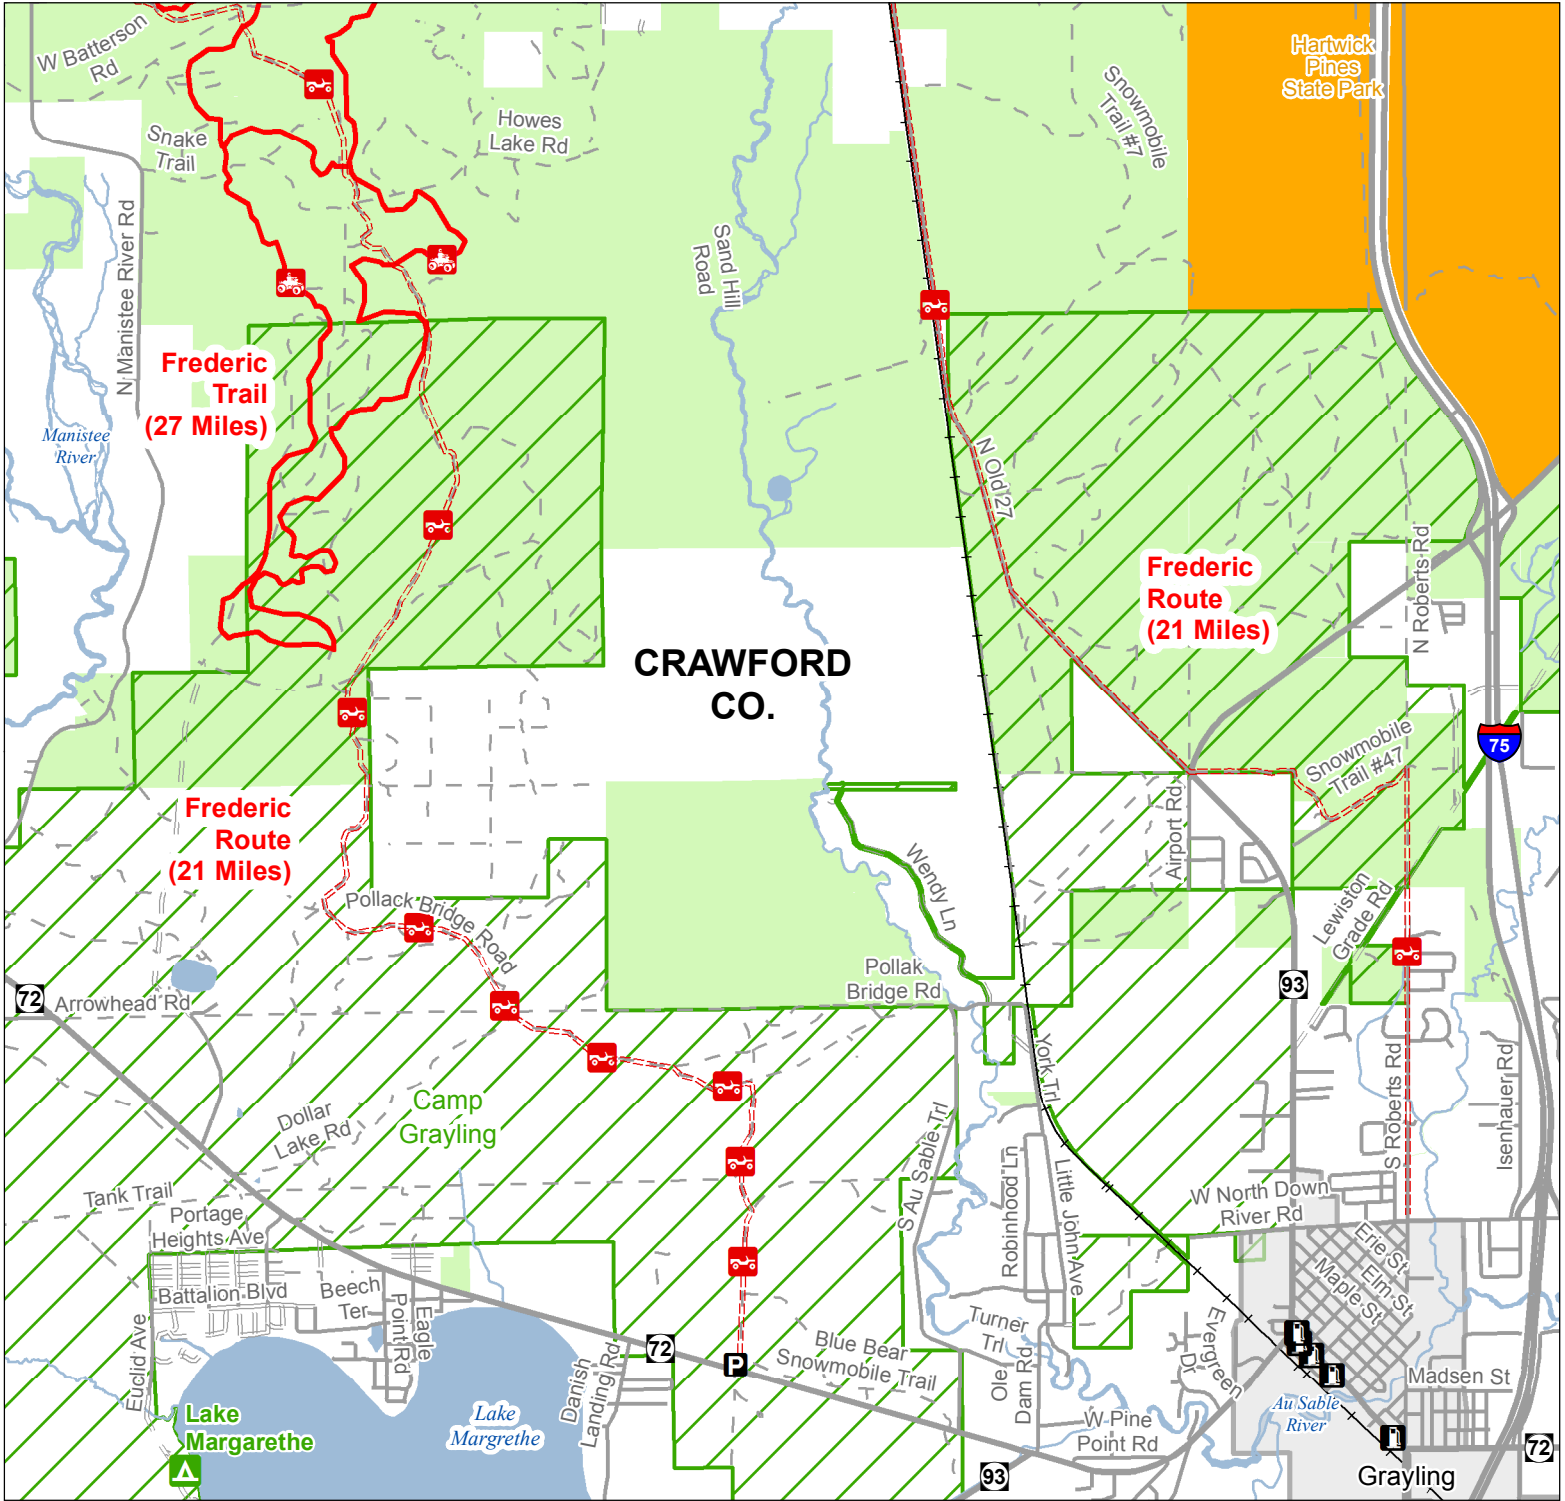

# Fredric Trail & Route South

## Crawford County, Michigan

**ADVISORY:** Trails and Routes have two-way traffic.  
**DISCLAIMER:** Trails shown on this map are an approximate representation of the trail system at the time of publication and may not reflect current ground conditions.  
**STAY ON SIGNED TRAILS ONLY!**

- State Forest Campground
- Parking Lot
- Gas Station
- ORV Routes
- ORV Trails
- ORV Route – ORVs of all sizes including off-road motorcycles. ORV license and trail permit required unless licensed by the Secretary of State.

- ORV Trail – ORVs 50 inches in width or less including off-road motorcycles. ORV license and trail permit required.
- Highway
- Paved Road
- Gravel Road
- Poor Dirt Road
- Railroad
- Lakes and Rivers
- Camp Grayling