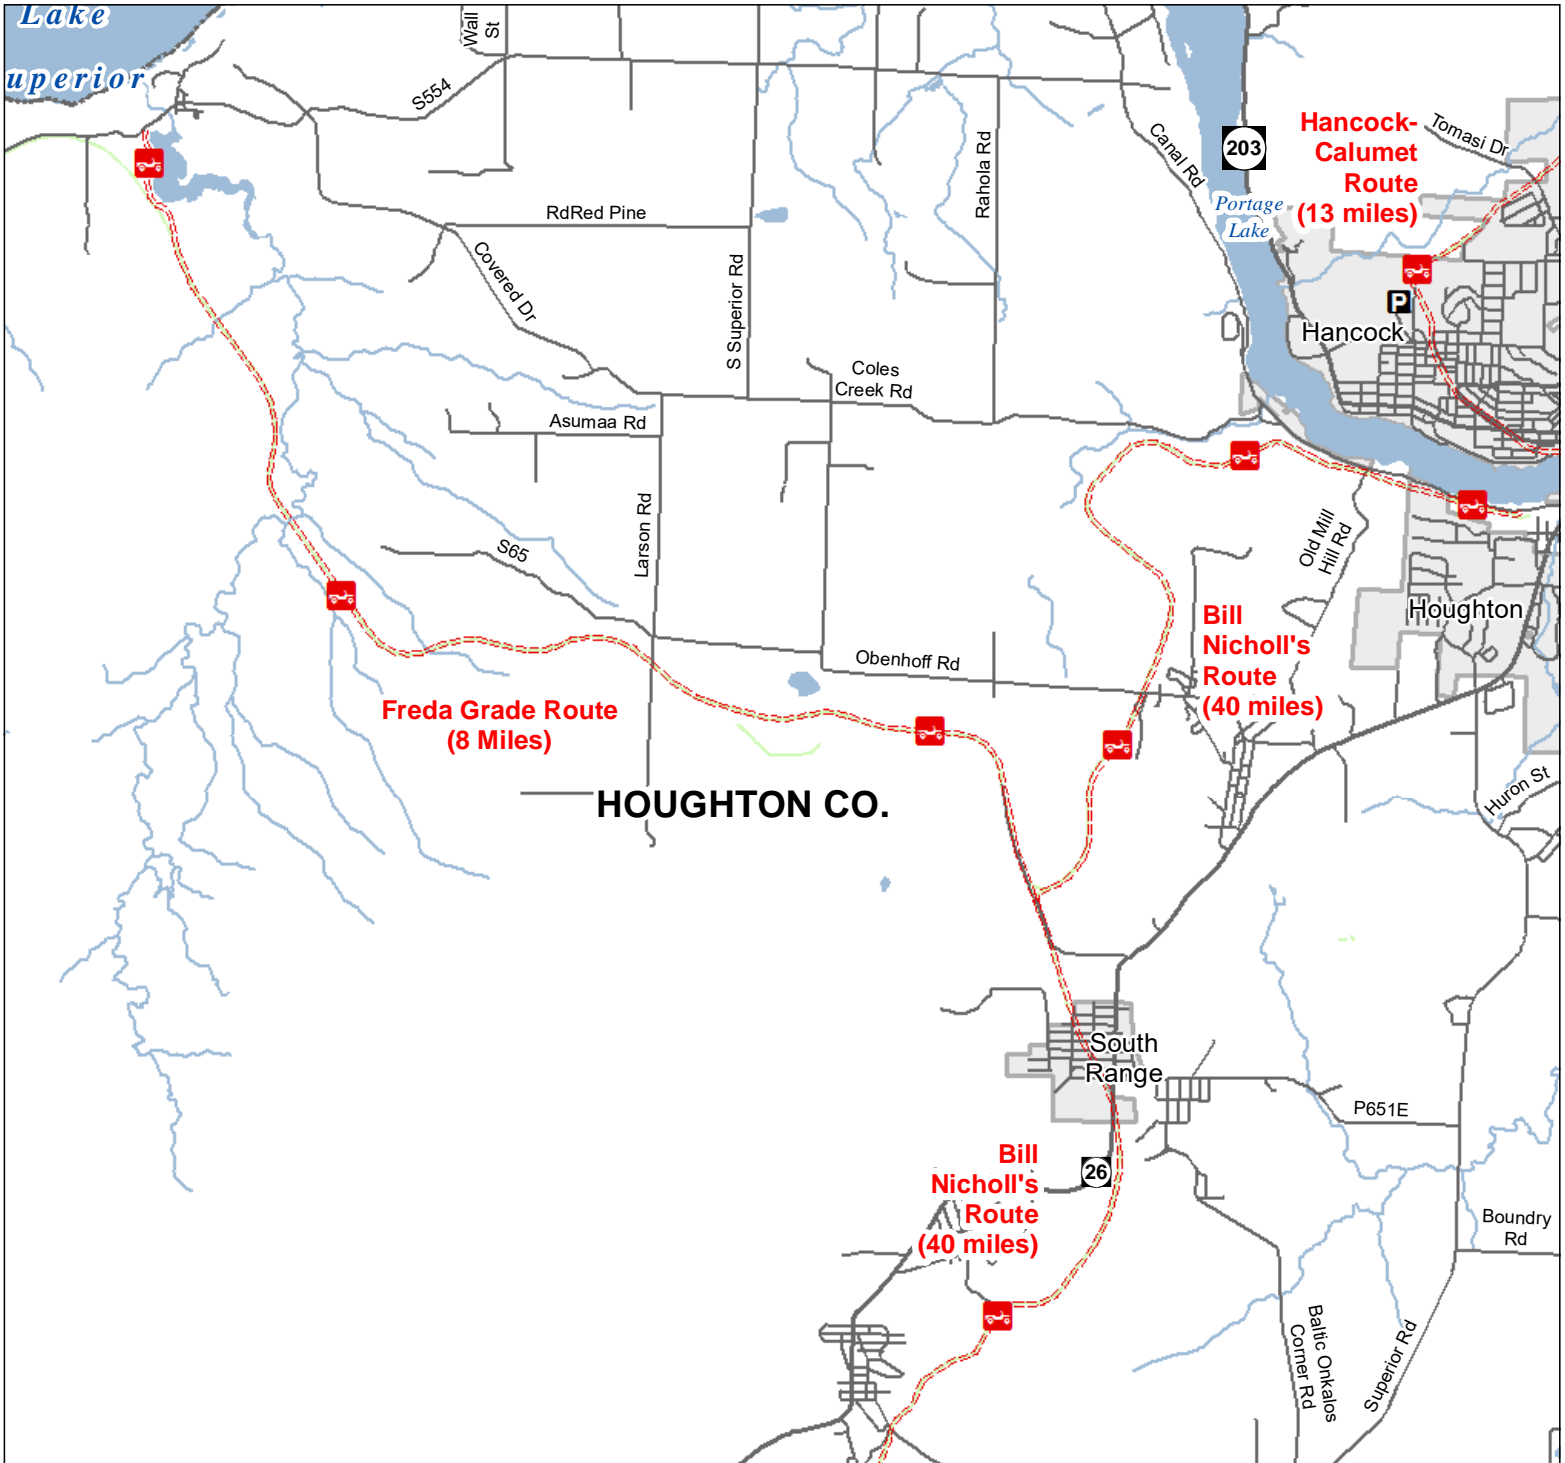

Freda Grade Route

Houghton County, Michigan

ADVISORY: Trails and Routes have two-way traffic.
 DISCLAIMER: Trails shown on this map are an approximate representation of the trail system at the time of publication and may not reflect current ground conditions.
STAY ON SIGNED TRAILS ONLY!

- Parking Lot
- ORV Routes
- ORV Route – ORVs of all sizes including off-road motorcycles. ORV license and trail permit required unless license by the Secretary of State.
- Highway
- Paved Road
- Perennial River
- Lakes and Rivers
- State Forest Land
- City or Village
- County Boundary