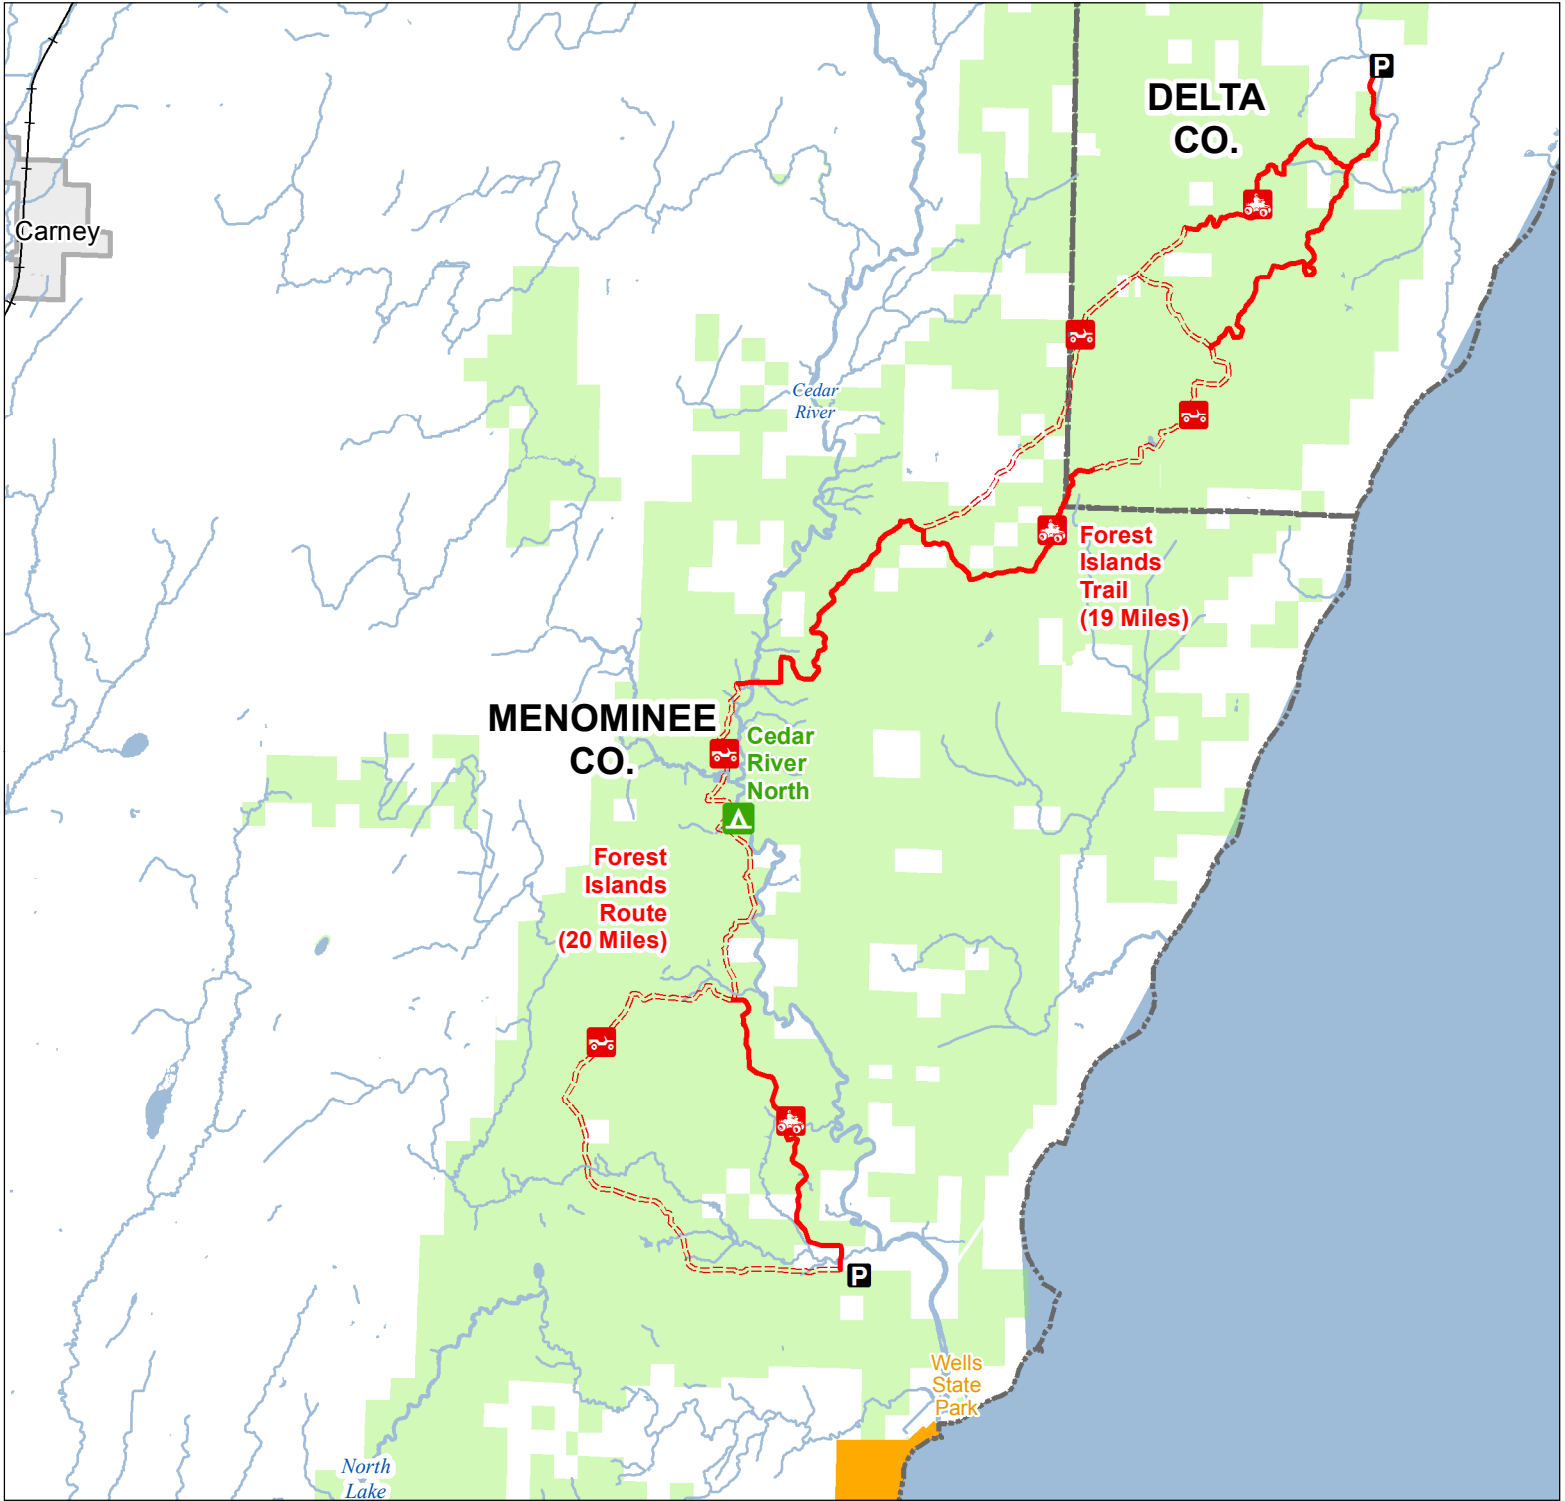

# Forest Islands Trail & Route

## Menominee & Delta Counties, Michigan

ADVISORY: Trails and Routes have two-way traffic.  
 DISCLAIMER: Trails shown on this map are an approximate representation of the trail system at the time of publication and may not reflect current ground conditions.  
**STAY ON SIGNED TRAILS ONLY!**

- State Forest Campground
- Parking Lot
- ORV Routes
- ORV Trails
- ORV Route – ORVs of all sizes including off-road motorcycles. ORV license and trail permit required unless licensed by the Secretary of State.
- ORV Trail – ORVs 50 inches in width or less including off-road motorcycles. ORV license and trail permit required.
- Railroad
- Lakes and Rivers
- State Park Boundary
- State Forest Land
- County Boundary