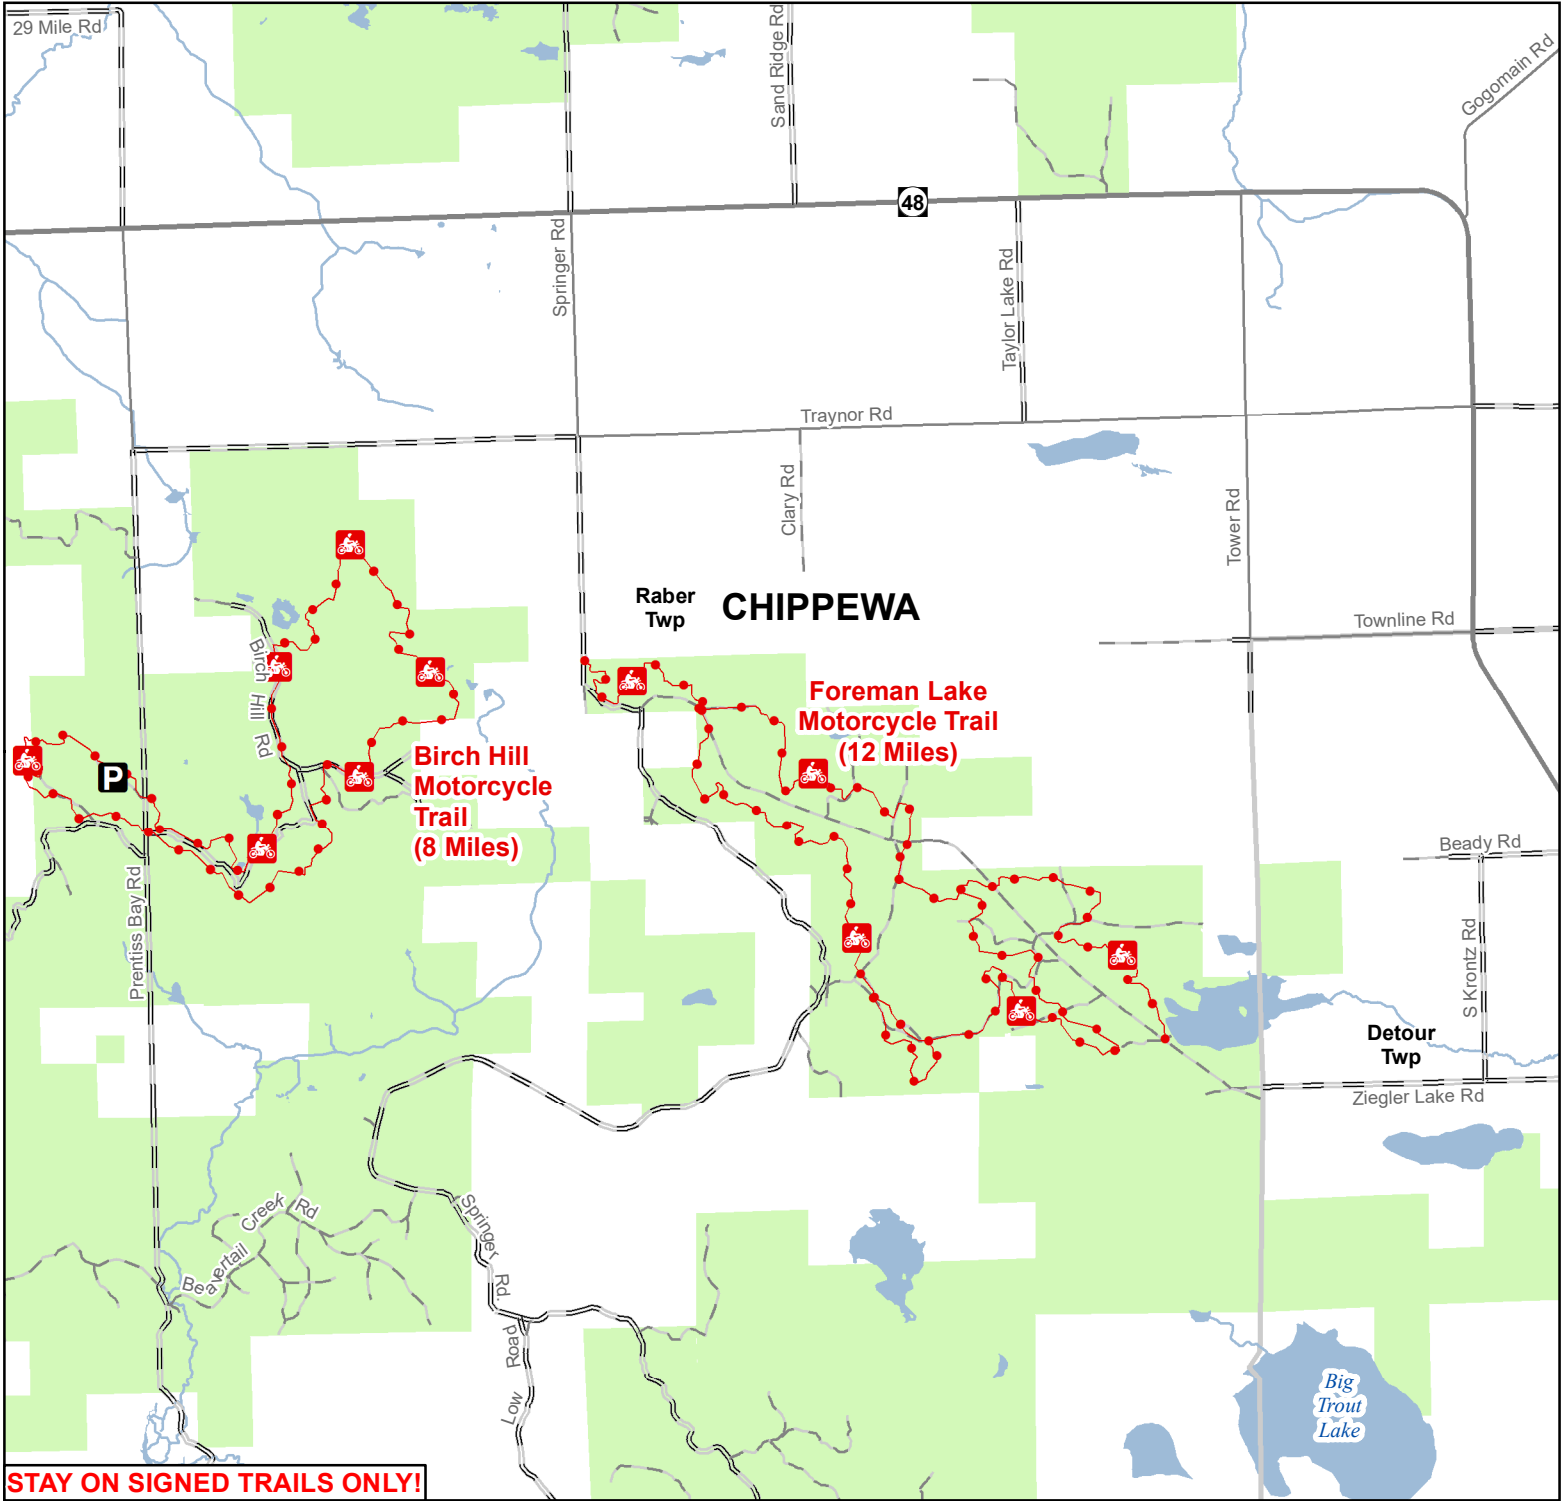

Foreman Lake Motorcycle Trail

Chippewa County, Michigan

ADVISORY: Trails and Routes have two-way traffic.

DISCLAIMER: Trails shown on this map are an approximate representation of the trail system at the time of publication and may not reflect current ground conditions.

STAY ON SIGNED TRAILS ONLY!

- Parking Lot
- Motorcycle Trail (DNR License)
- Motorcycle Trail – Motorcycles Only. ORV license and trail permit required.
- Highway
- Paved
- Gravel
- Poor dirt
- Lakes and Rivers
- State Forest Land
- Township
- County Boundary