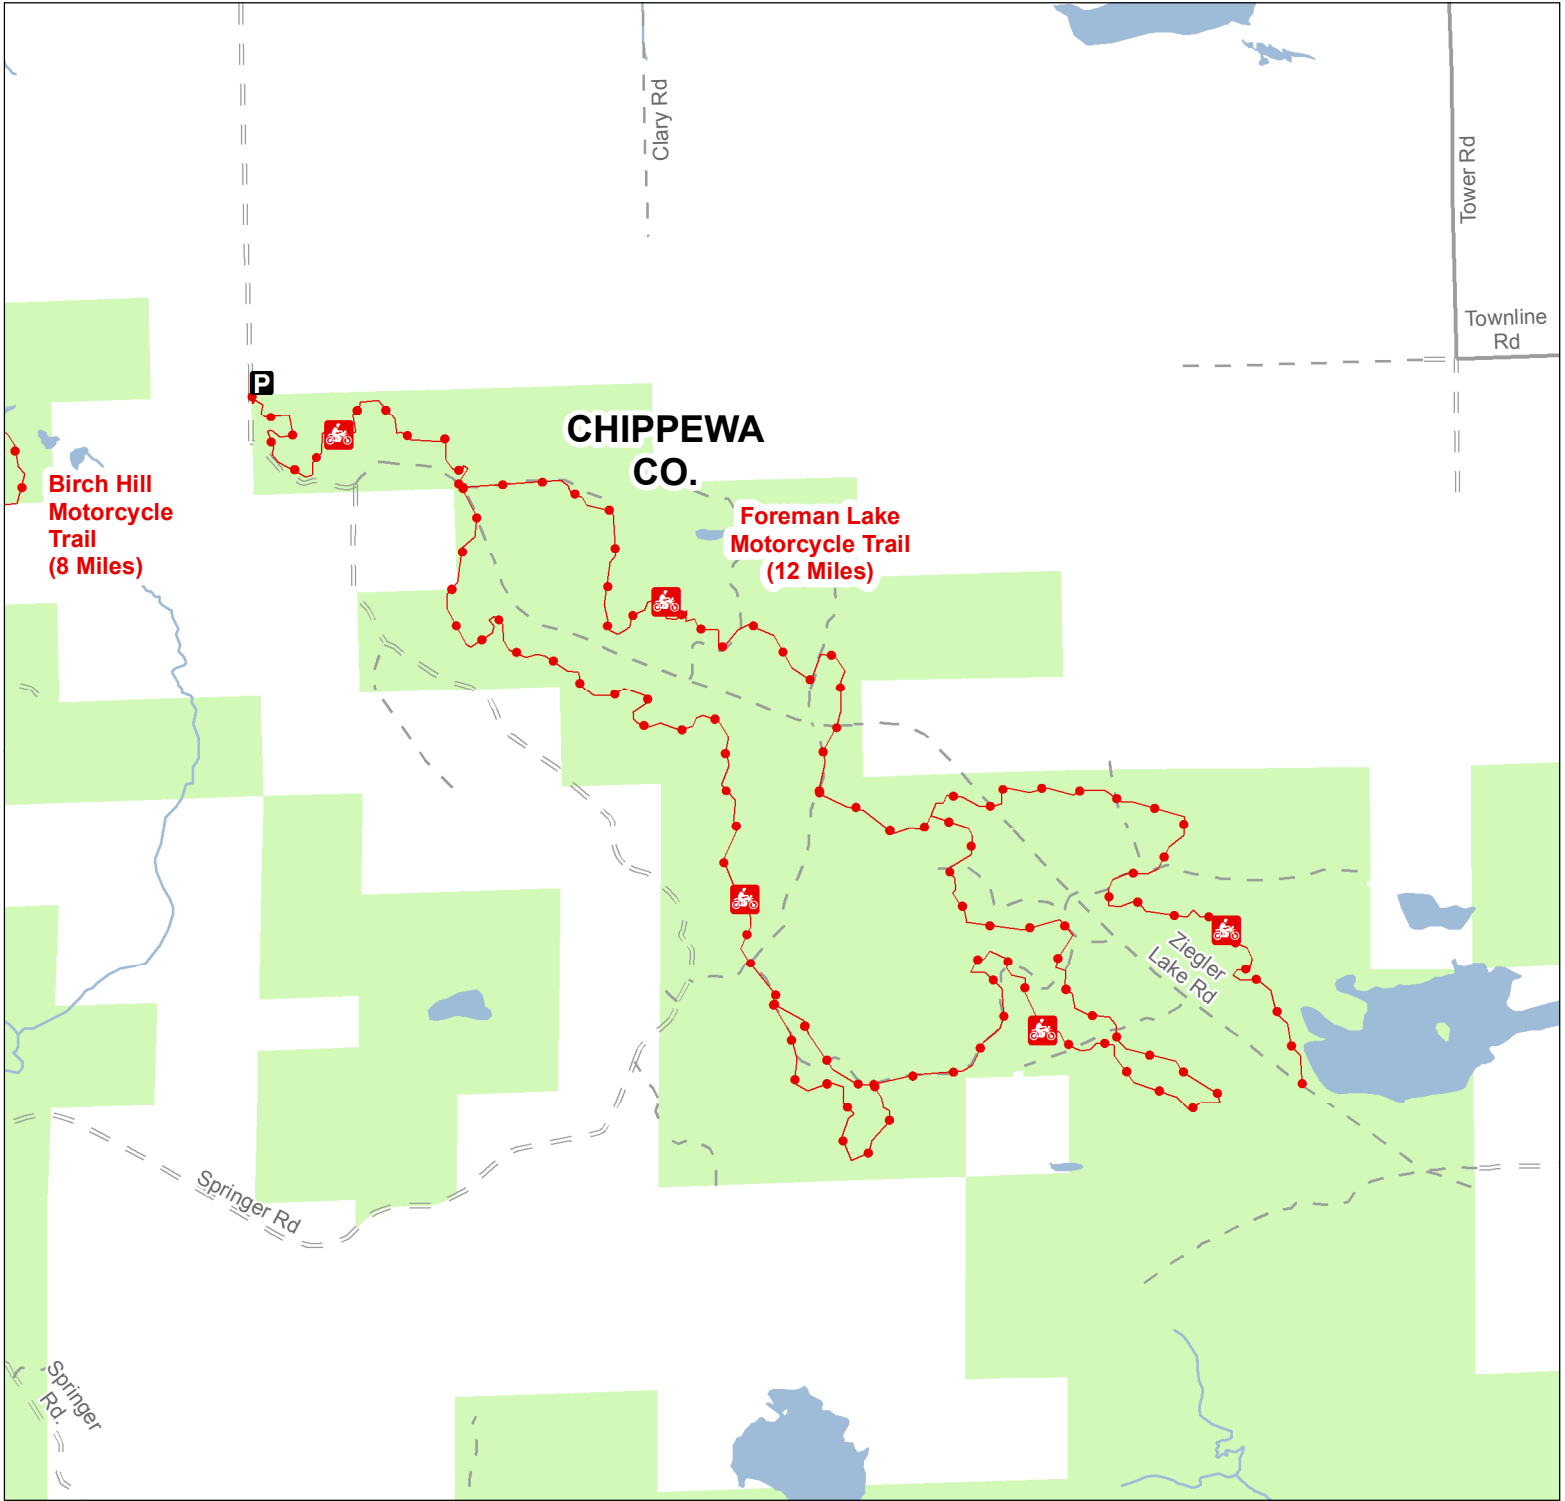

Foreman Lake Motorcycle Trail

Chippewa County, Michigan

ADVISORY: Trails and Routes have two-way traffic.
 DISCLAIMER: Trails shown on this map are an approximate representation of the trail system at the time of publication and may not reflect current ground conditions.
STAY ON SIGNED TRAILS ONLY!

- Parking Lot
- Motorcycle Trails (DNR License)
- Motorcycle Trail – Motorcycles Only. ORV license and trail permit required.
- Paved Road
- Gravel Road
- Poor Dirt Road
- Lakes and Rivers
- State Forest Land
- County Boundary