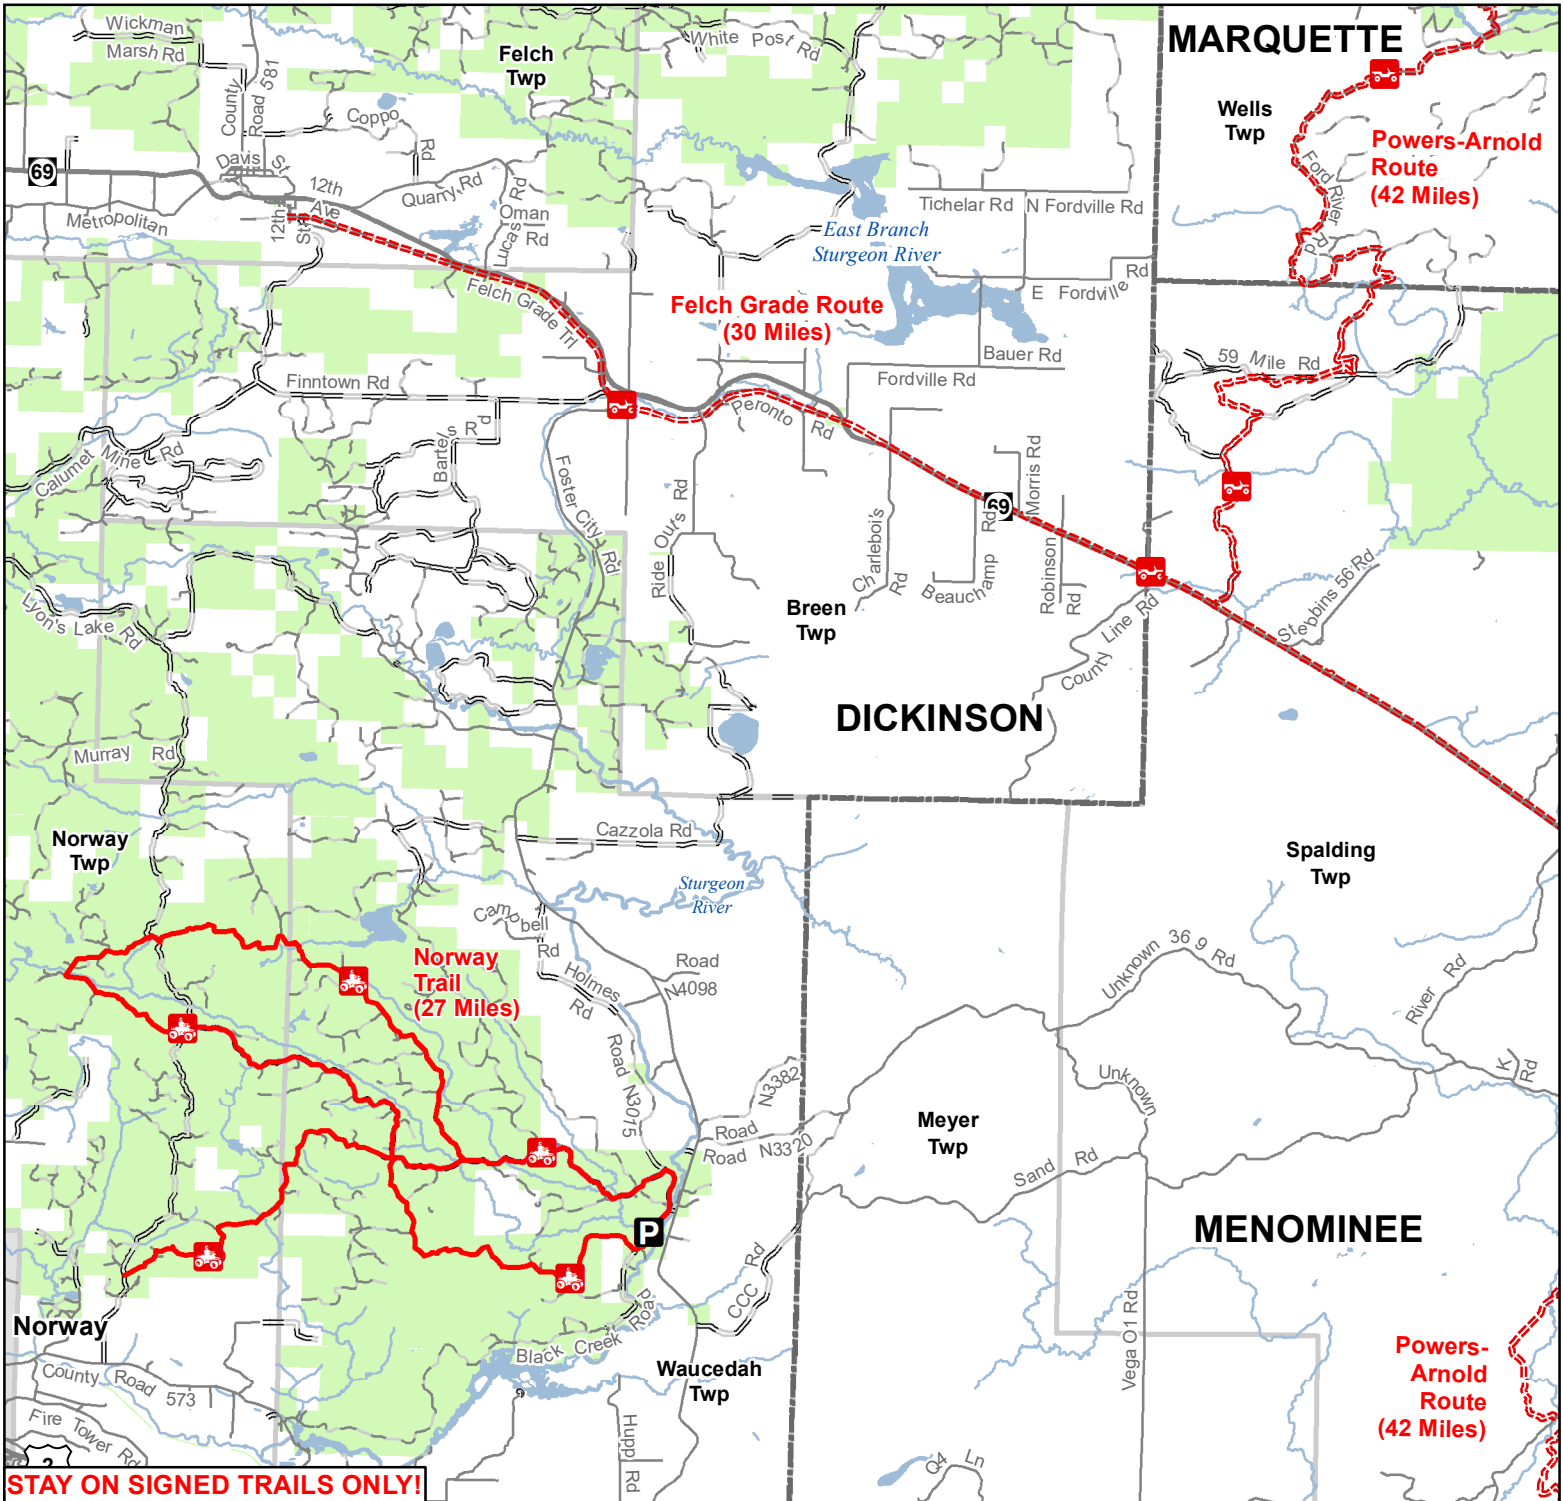

Felch Grade Route West & Norway Trail

Menominee & Delta Counties, Michigan

ADVISORY: Trails and Routes have two-way traffic.

DISCLAIMER: Trails shown on this map are an approximate representation of the trail system at the time of publication and may not reflect current ground conditions.

- Parking Lot
- ORV Route
- ORV Trail
- ORV Route – ORVs of all sizes including off-road motorcycles. ORV license and trail permit required unless licensed by the Secretary of State.
- ORV Trail – ORVs 50 inches in width or less including off-road motorcycles. ORV license and trail permit required.
- Lakes and Rivers
- State Forest Land
- Township
- County Boundary
- Highway
- Paved
- Gravel
- Poor dirt
- Railroad
- City or Village