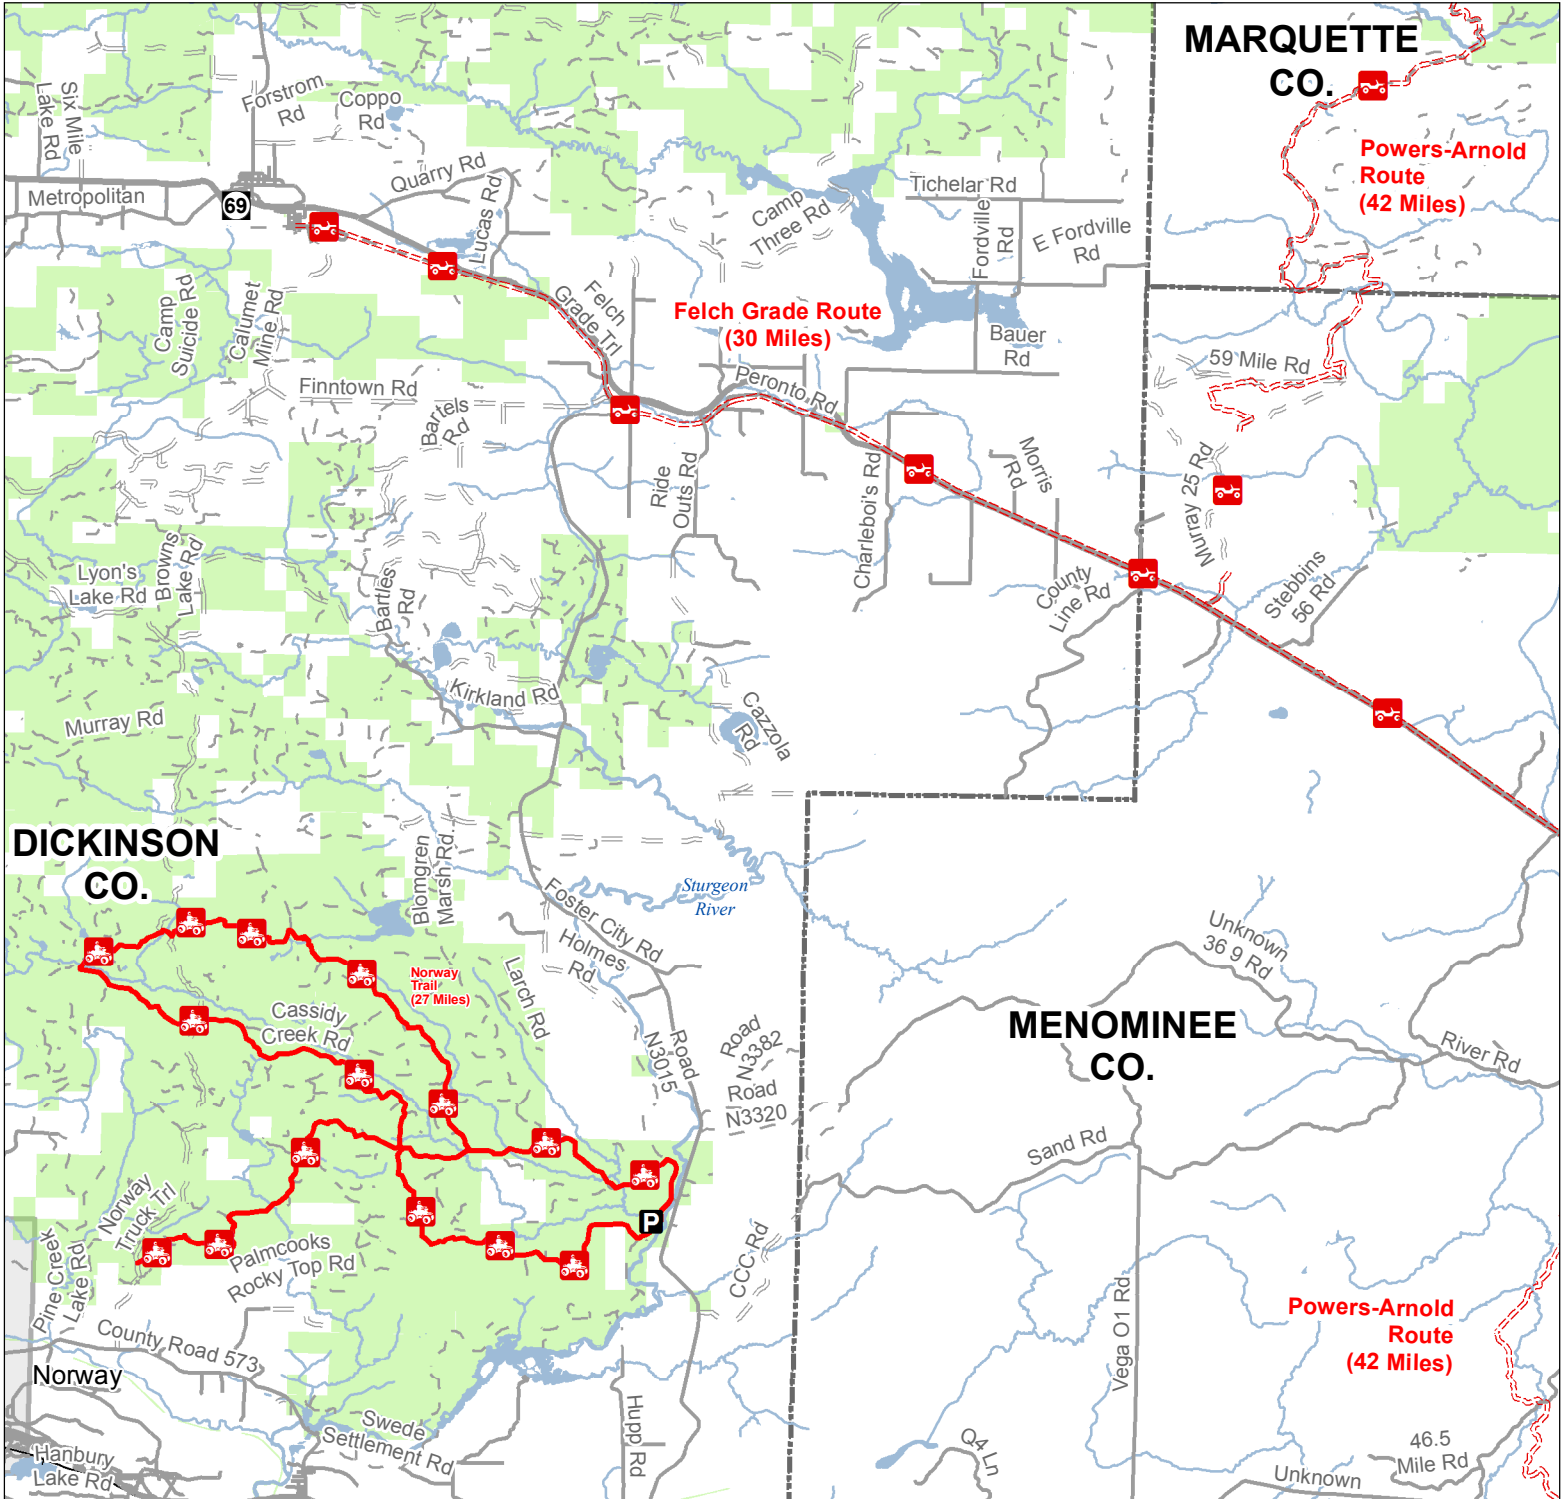

Felch Grade Trail West & Norway Trail

Menominee & Delta Counties, Michigan

ADVISORY: Trails and Routes have two-way traffic.
 DISCLAIMER: Trails shown on this map are an approximate representation of the trail system at the time of publication and may not reflect current ground conditions.
STAY ON SIGNED TRAILS ONLY!

- Parking Lot
- ORV Routes
- ORV Trails
- ORV Route – ORVs of all sizes including off-road motorcycles. ORV license and trail permit required unless licensed by the Secretary of State.
- ORV Trail – ORVs 50 inches in width or less including off-road motorcycles. ORV license and trail permit required.
- Highway
- Paved Road
- Gravel Road
- Poor Dirt Road
- Railroad
- Lakes and Rivers
- State Forest Land
- County Boundary