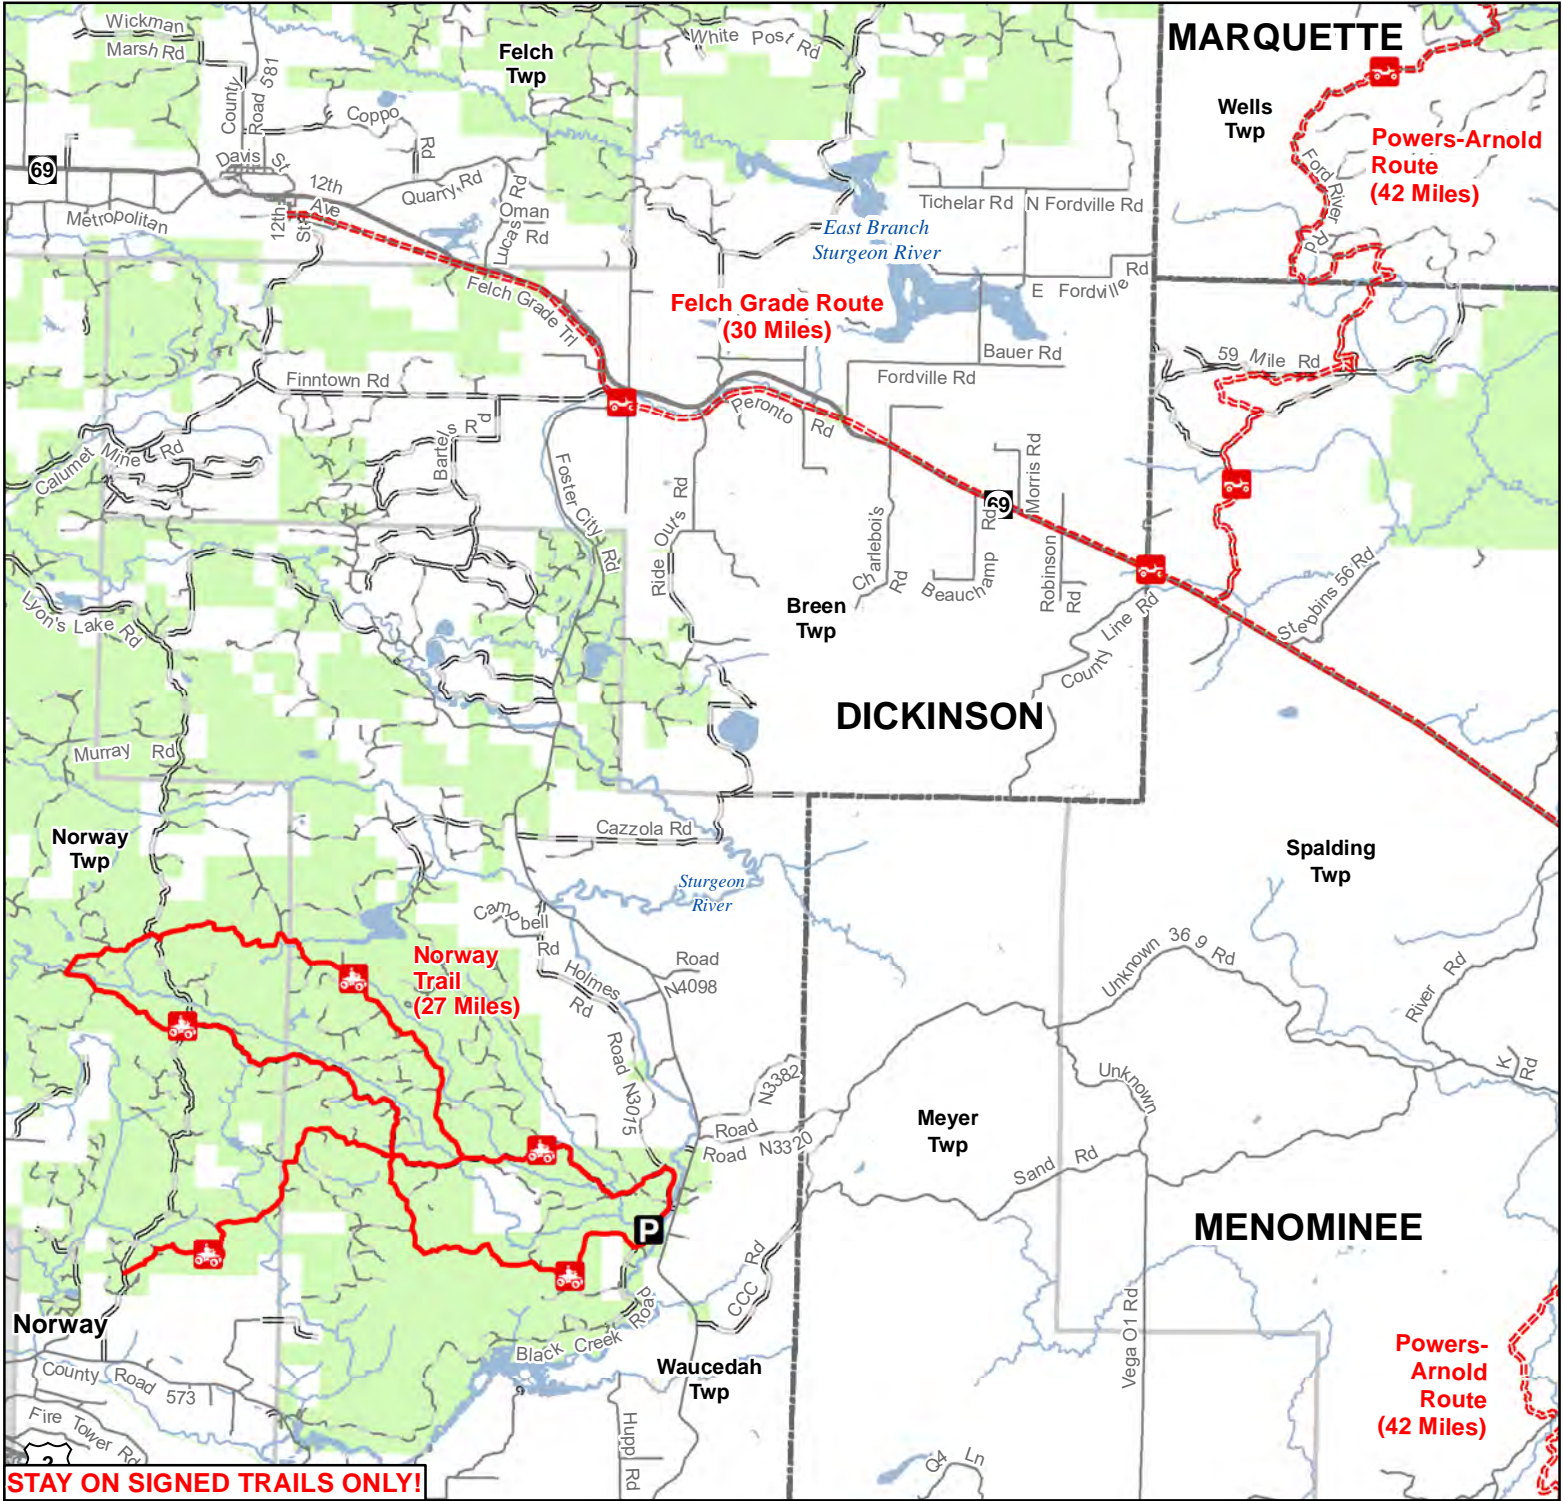

Felch Grade Route West & Norway Trail

Menominee & Delta Counties, Michigan

ADVISORY: Trails and Routes have two-way traffic.

DISCLAIMER: Trails shown on this map are an approximate representation of the trail system at the time of publication and may not reflect current ground conditions.

STAY ON SIGNED TRAILS ONLY!

- Parking Lot
- ORV Route
- ORV Trail
- ORV Route – ORVs of all sizes including off-road motorcycles. ORV license and trail permit required unless licensed by the Secretary of State.
- ORV Trail – ORVs 50 inches in width or less including off-road motorcycles. ORV license and trail permit required.
- Highway
- Paved
- Gravel
- Poor dirt
- Railroad
- City or Village
- Lakes and Rivers
- State Forest Land
- Township
- County Boundary