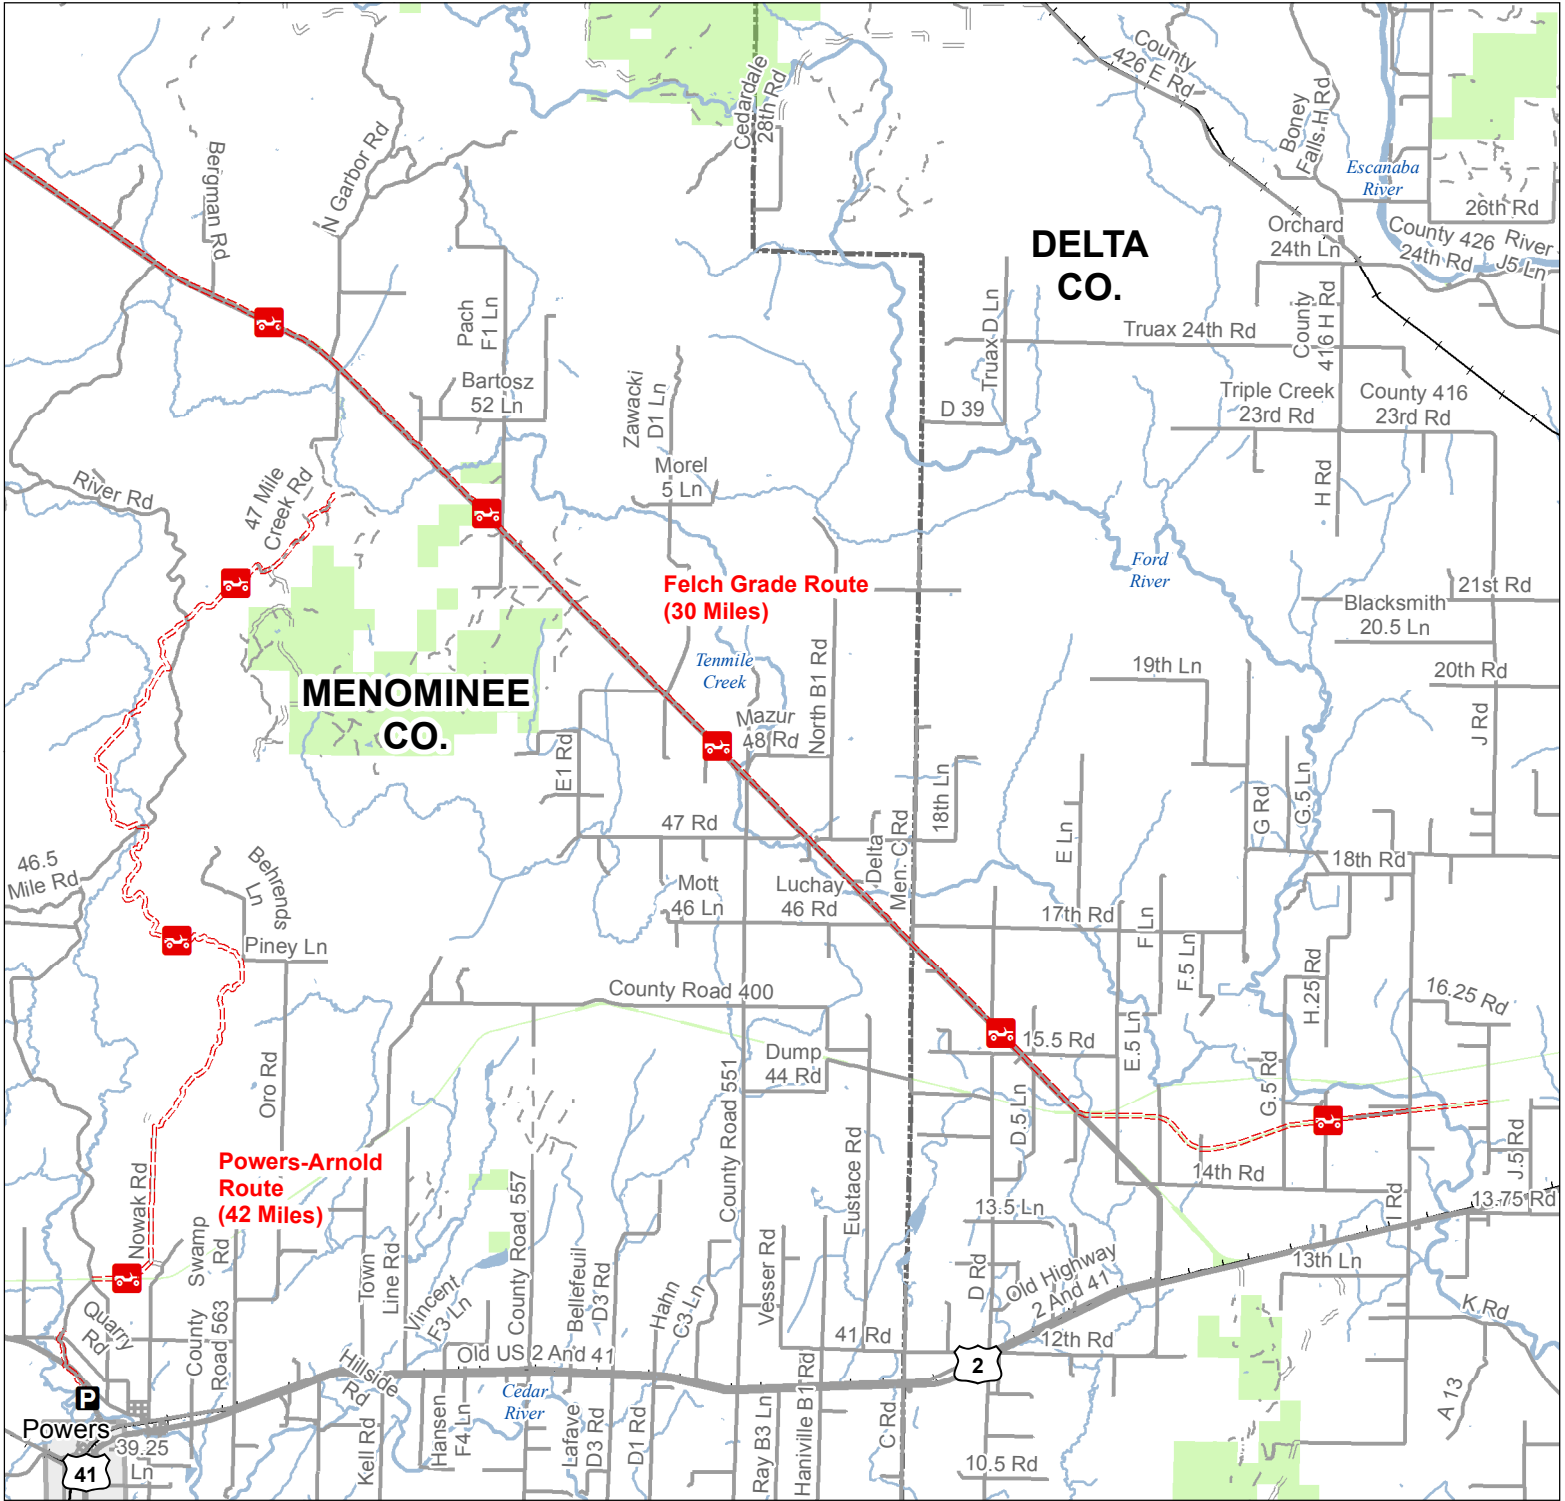

Felch Grade Trail East

Menominee & Delta Counties, Michigan

ADVISORY: Trails and Routes have two-way traffic.
DISCLAIMER: Trails shown on this map are an approximate representation of the trail system at the time of publication and may not reflect current ground conditions.
STAY ON SIGNED TRAILS ONLY!

- Parking Lot
- ORV Routes
- ORV Route – ORVs of all sizes including off-road motorcycles. ORV license and trail permit required unless licensed by the Secretary of State.
- ORV Route – ORVs of all sizes including off-road motorcycles. ORV license and trail permit required unless licensed by the Secretary of State.
- Highway
- Paved Road
- Gravel Road
- Poor Dirt Road
- Railroad
- Lakes and Rivers
- State Forest Land
- County Boundary