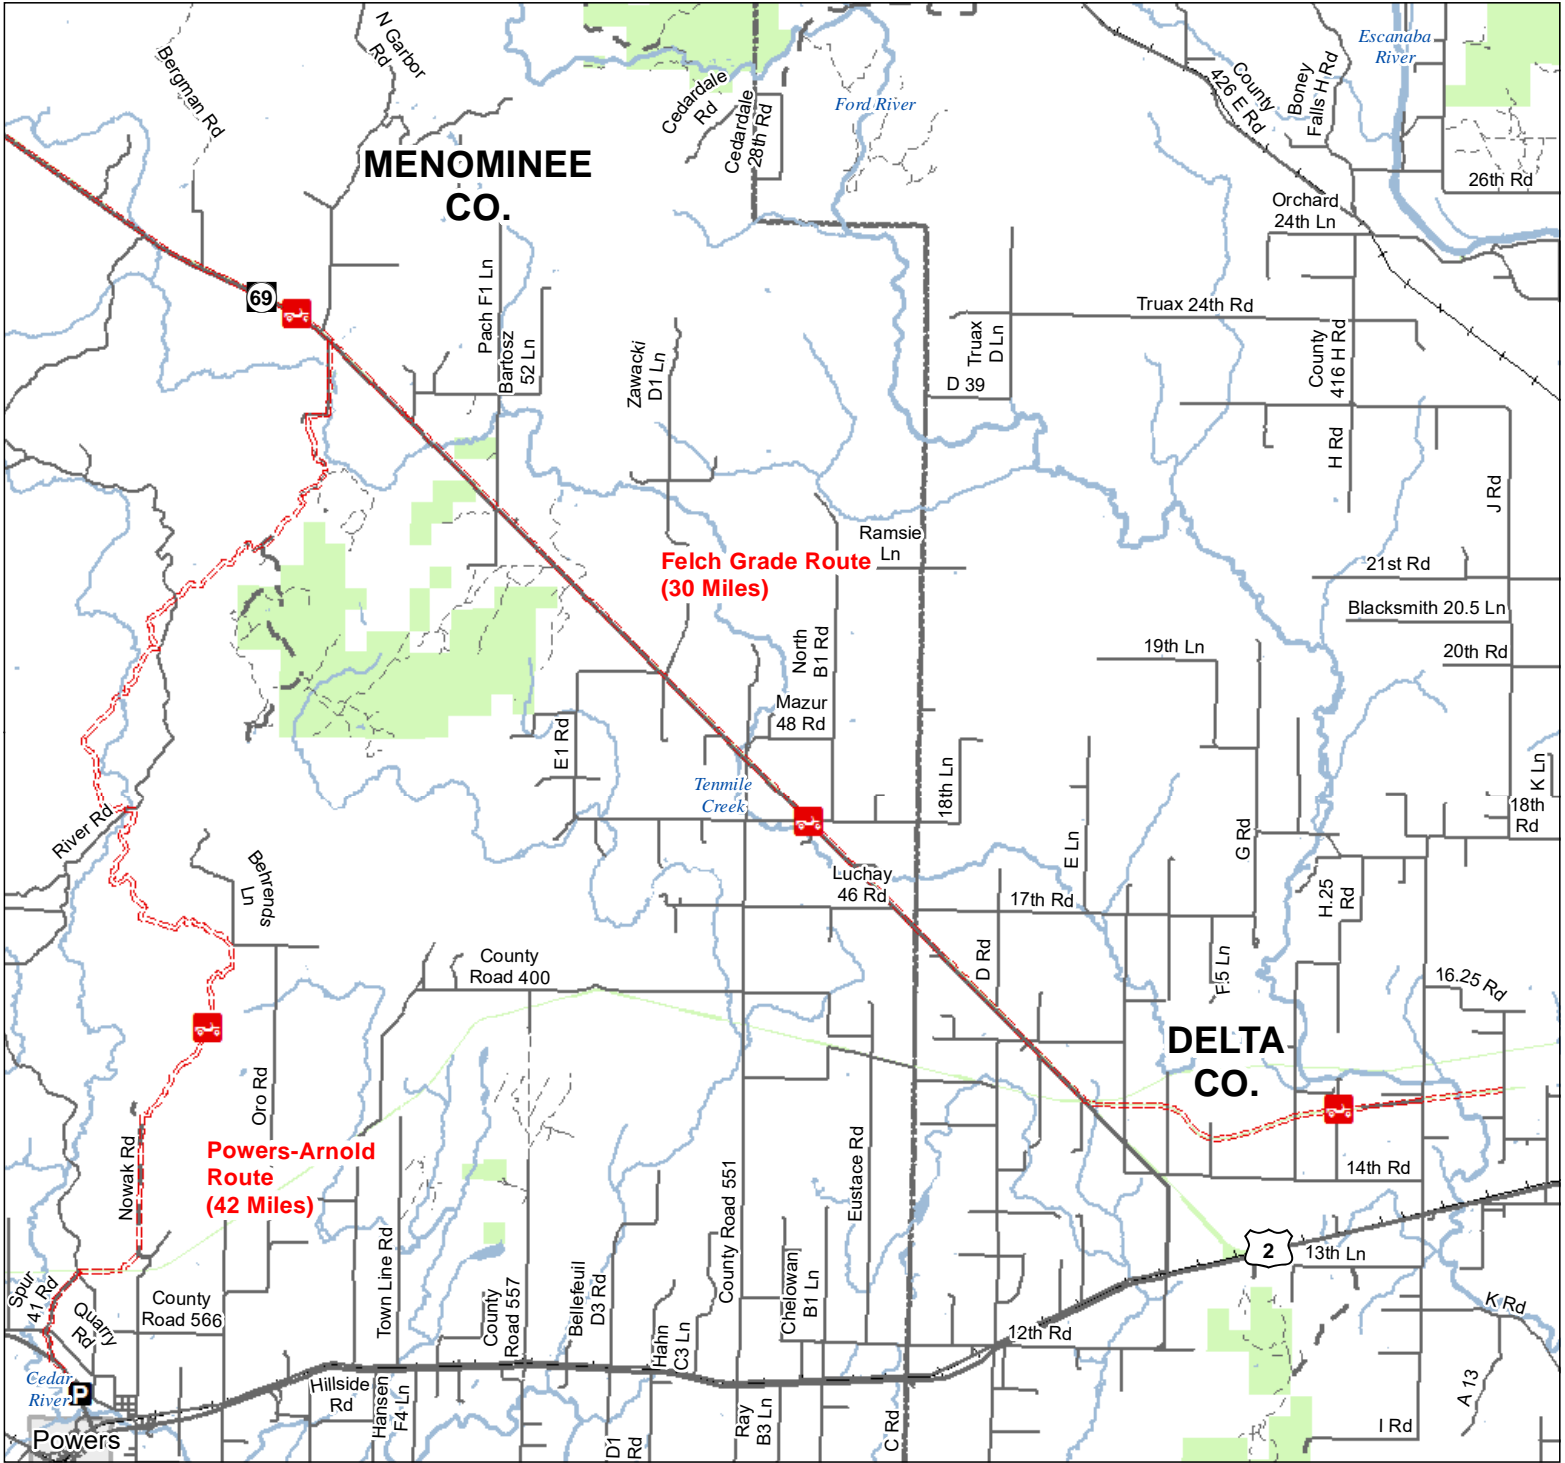

Felch Grade Trail East

Menominee & Delta Counties, Michigan

ADVISORY: Trails and Routes have two-way traffic.
DISCLAIMER: Trails shown on this map are an approximate representation of the trail system at the time of publication and may not reflect current ground conditions.
STAY ON SIGNED TRAILS ONLY!

- Parking Lot
- ORV Routes
- ORV Route – ORVs of all sizes including off-road motorcycles. ORV license and trail permit required unless license by the Secretary of State.
- Highway
- Paved Road
- Gravel Road
- Poor Dirt Road
- Railroads
- Perennial River
- Lakes and Rivers
- State Forest Land
- County Boundary