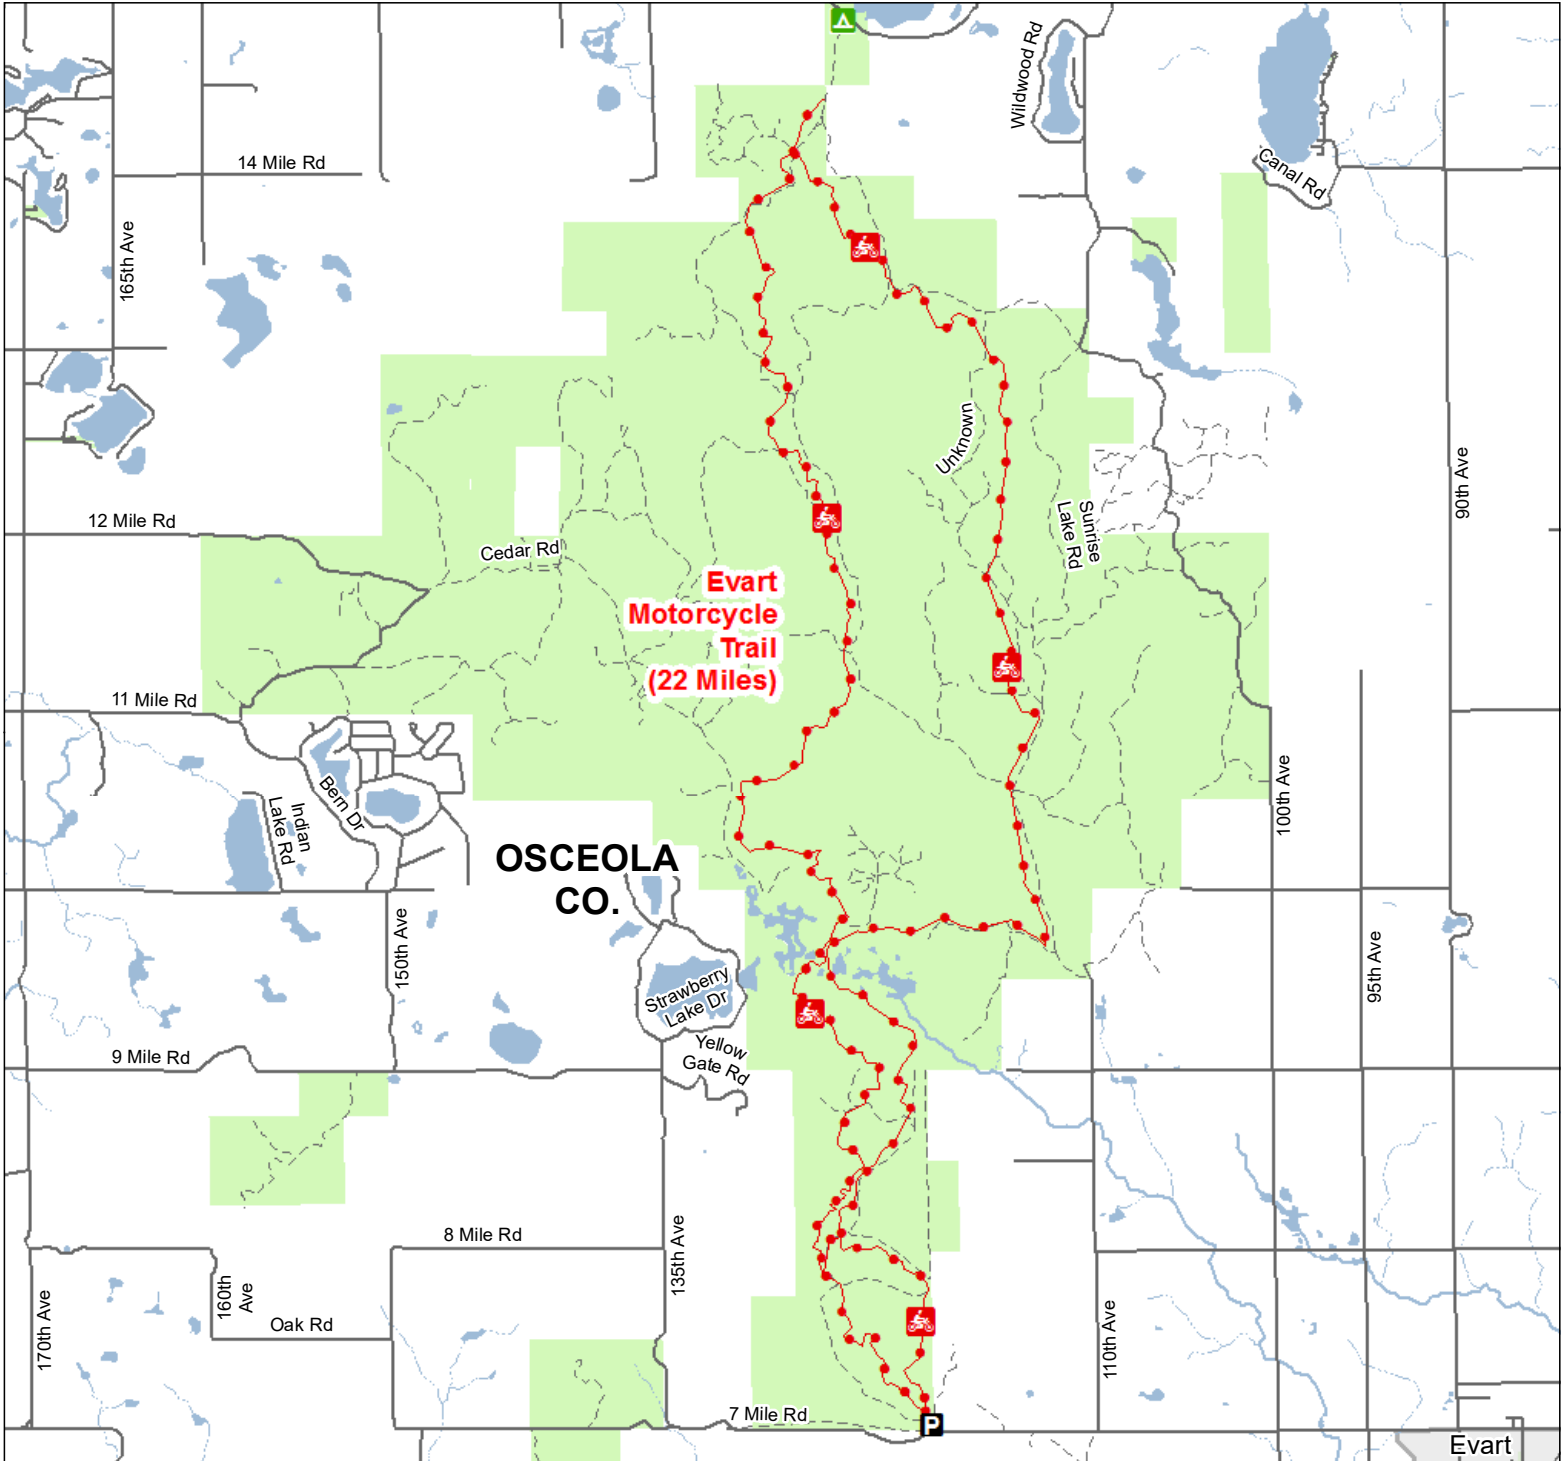

Evert Motorcycle Trail

Osceola County, Michigan

ADVISORY: Trails and Routes have two-way traffic.
DISCLAIMER: Trails shown on this map are an approximate representation of the trail system at the time of publication and may not reflect current ground conditions.
STAY ON SIGNED TRAILS ONLY!

- State Forest Campground
- Parking Lot
- Motorcycle Trails (DNR License)
- Motorcycle Trail – Motorcycles Only. ORV license and trail permit required.
- Paved Road
- Poor Dirt Road
- Intermittent Stream
- Perennial River
- Lakes and Rivers
- State Forest Land
- City or Village
- County Boundary