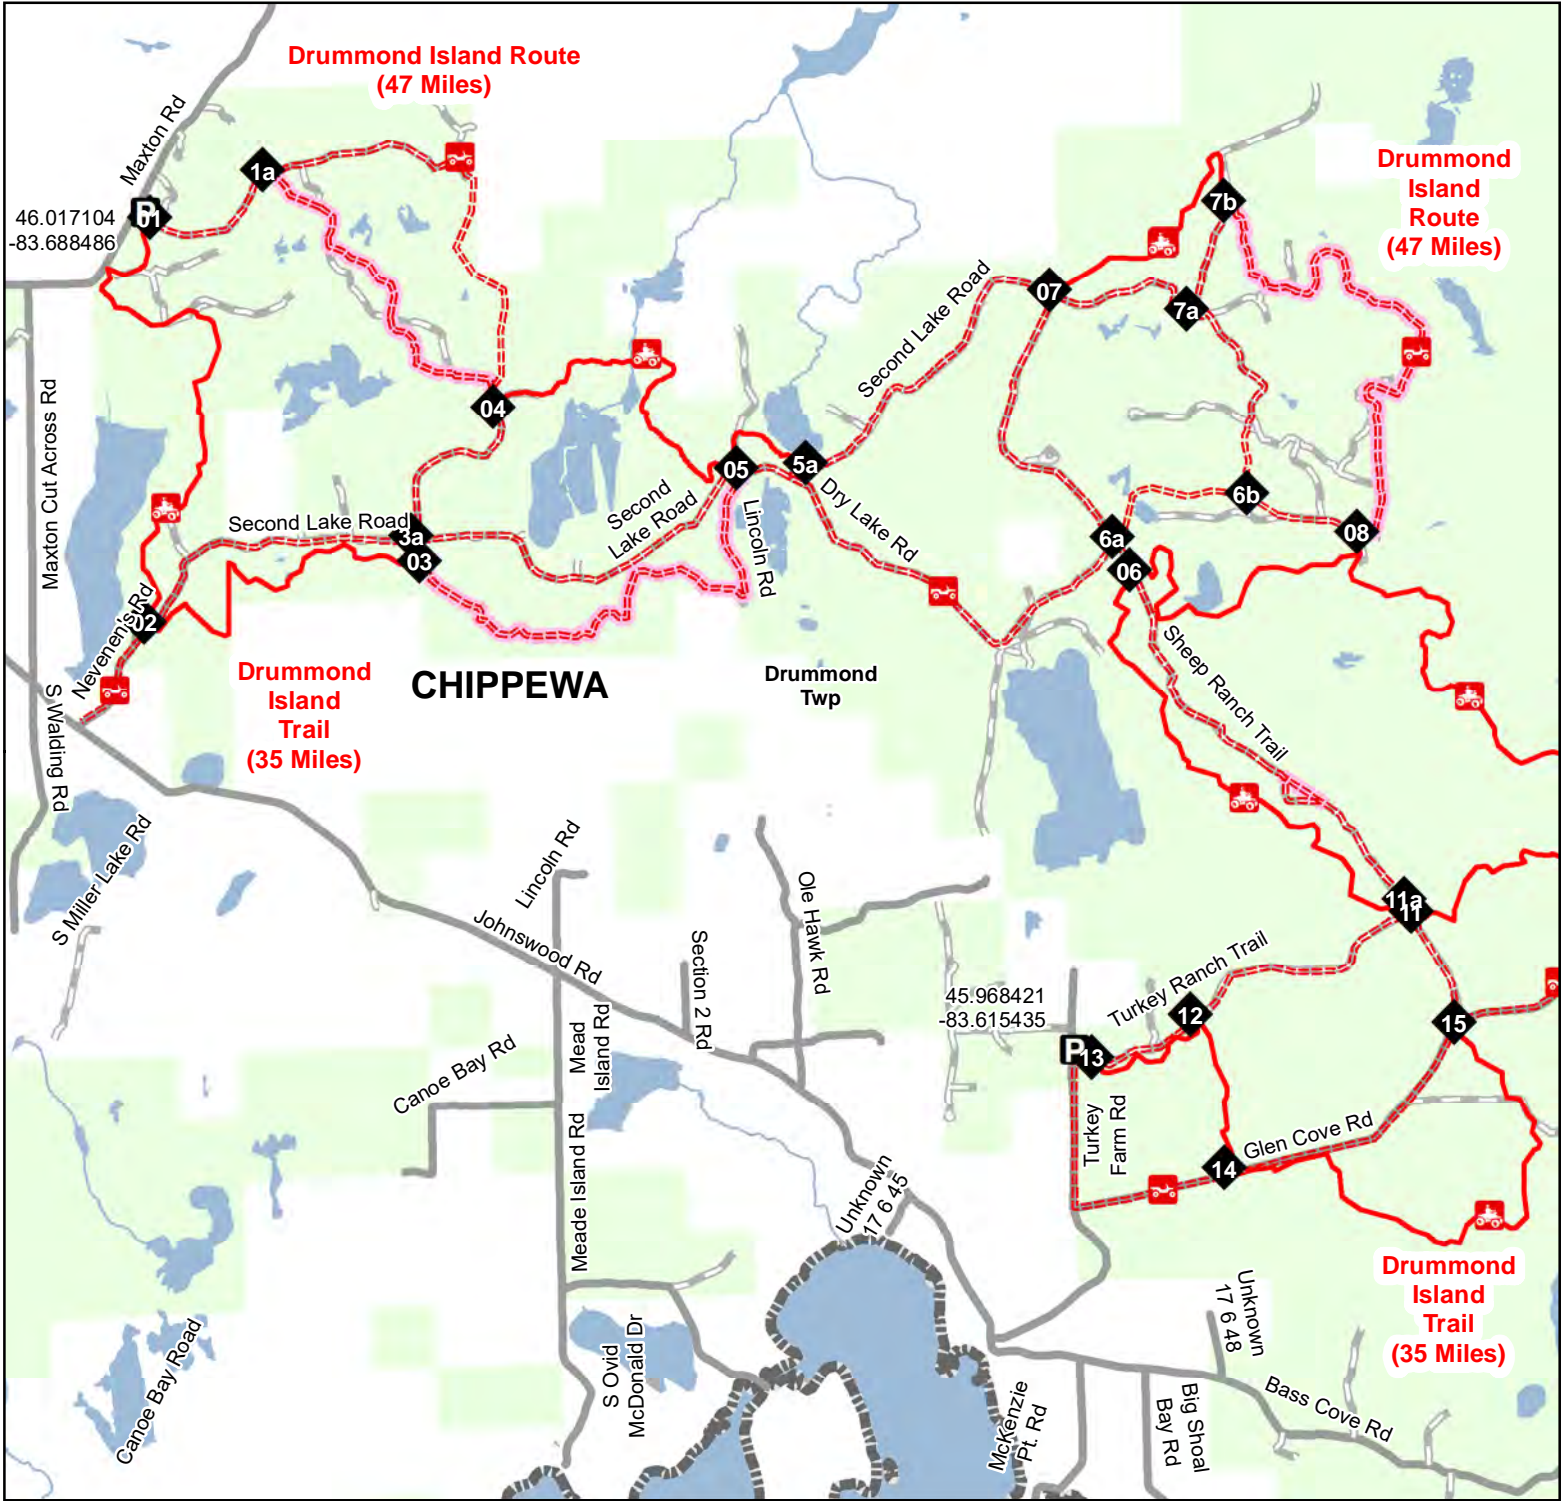

Drummond Island Trail & Route West

Chippewa County, Michigan

ADVISORY: Trails and Route have two-way traffic. STAY ON SIGNED TRAILS ONLY!
DISCLAIMER: Trails shown on this map are an approximate representation of the trail system at the time of publication and may not reflect current ground conditions.

- Parking Lot
- Intersection
- ORV Route
- ORV Trail <50" Width
- ORV Route – ORVs of all sizes including off-road motorcycles. ORV license and trail permit required unless licensed by the Secretary of State.
- Restricted ORV Route - High clearance required
- ORV Trail – ORVs 50 inches in width or less including off-road motorcycles. ORV license and trail permit required.
- Township
- County Boundary
- State
- County
- Lakes and Rivers
- State Forest Land