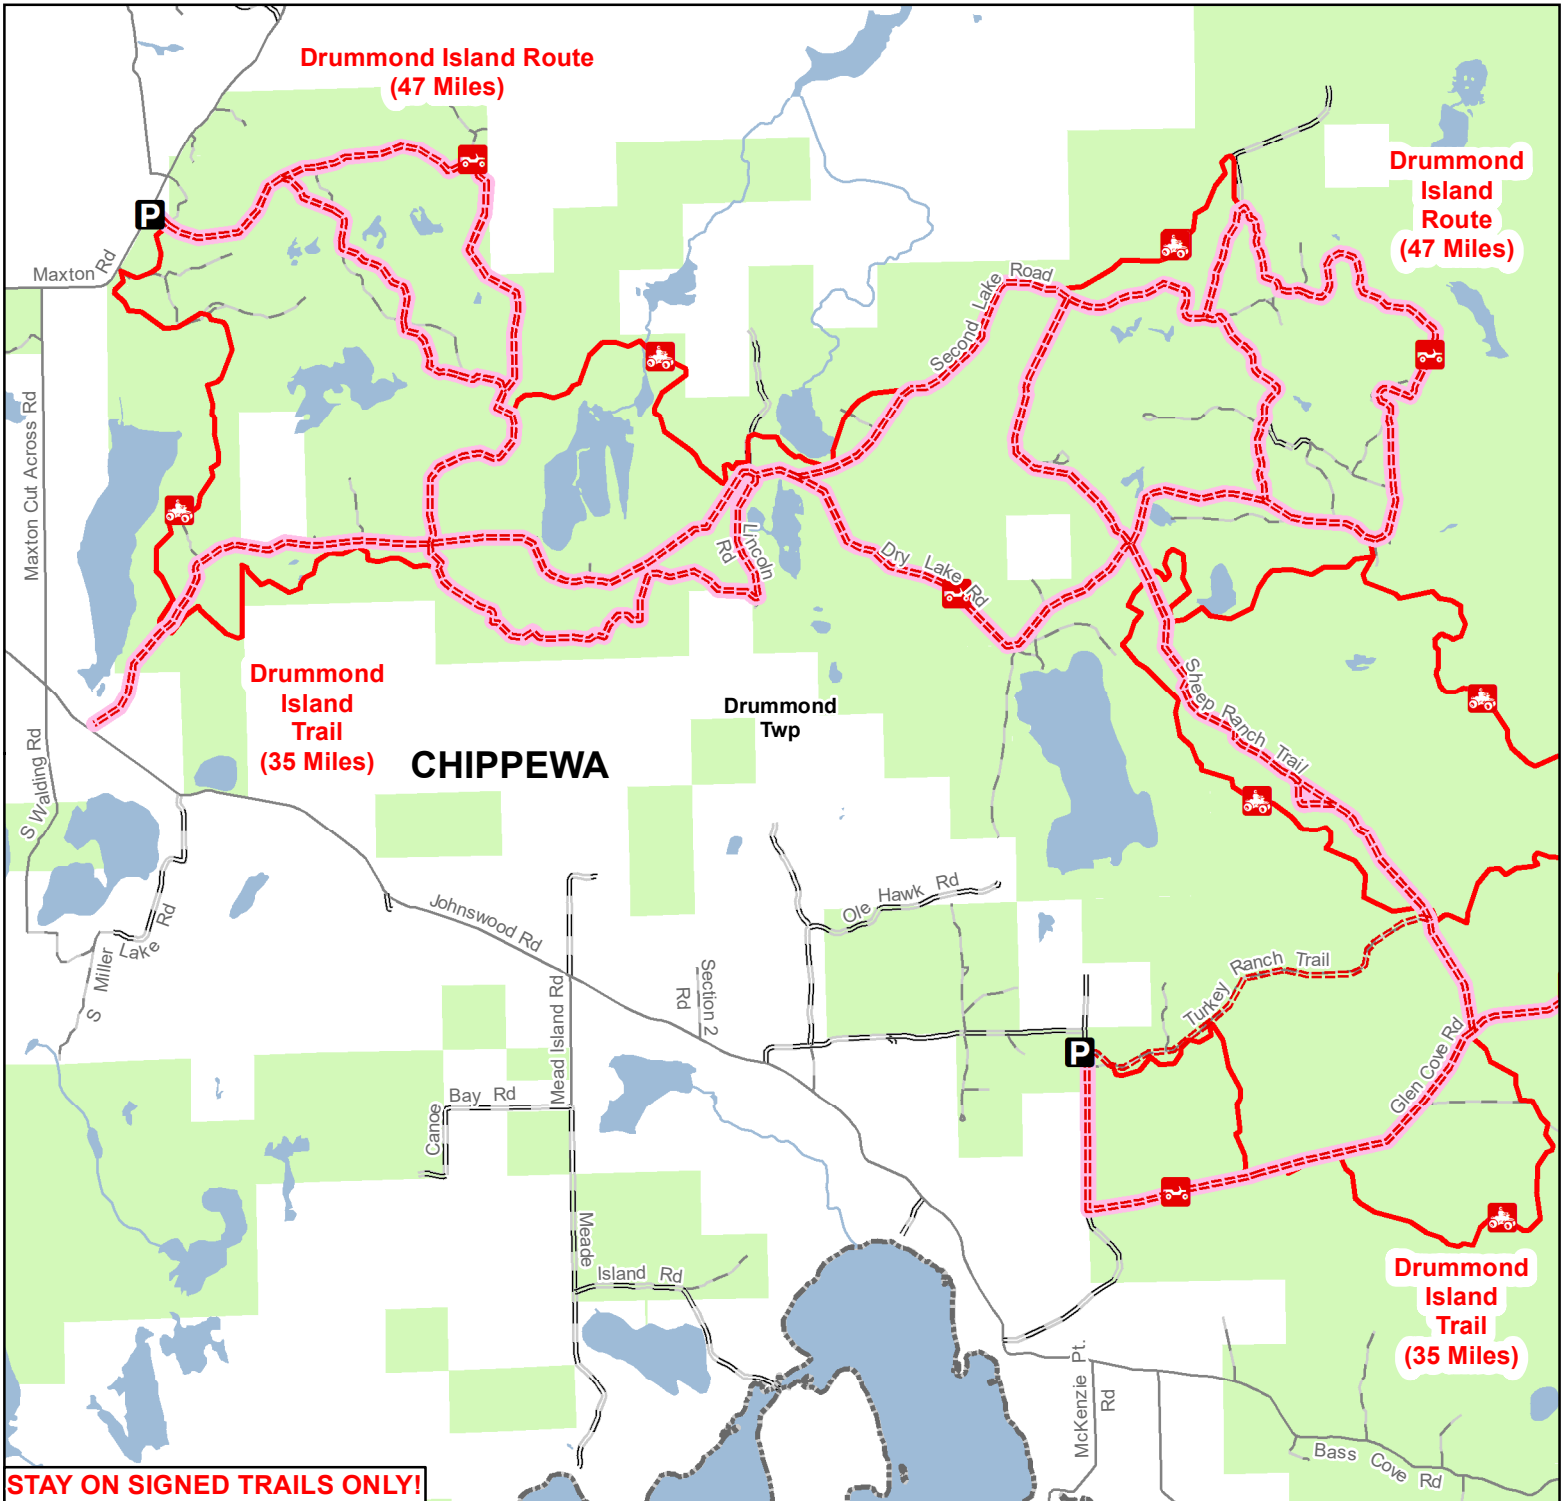

Drummond Island Trail & Route West

Chippewa County, Michigan

ADVISORY: Trails and Routes have two-way traffic.

DISCLAIMER: Trails shown on this map are an approximate representation of the trail system at the time of publication and may not reflect current ground conditions.

- P** Parking Lot
- ORV Route
- ORV Trail
- ORV Route – ORVs of all sizes including off-road motorcycles. ORV license and trail permit required unless licensed by the Secretary of State.
- Restricted ORV Route - High clearance required
- ORV Trail – ORVs 50 inches in width or less including off-road motorcycles. ORV license and trail permit required.
- Paved
- Gravel
- Poor dirt
- Lakes and Rivers
- State Forest Land
- Township
- County Boundary