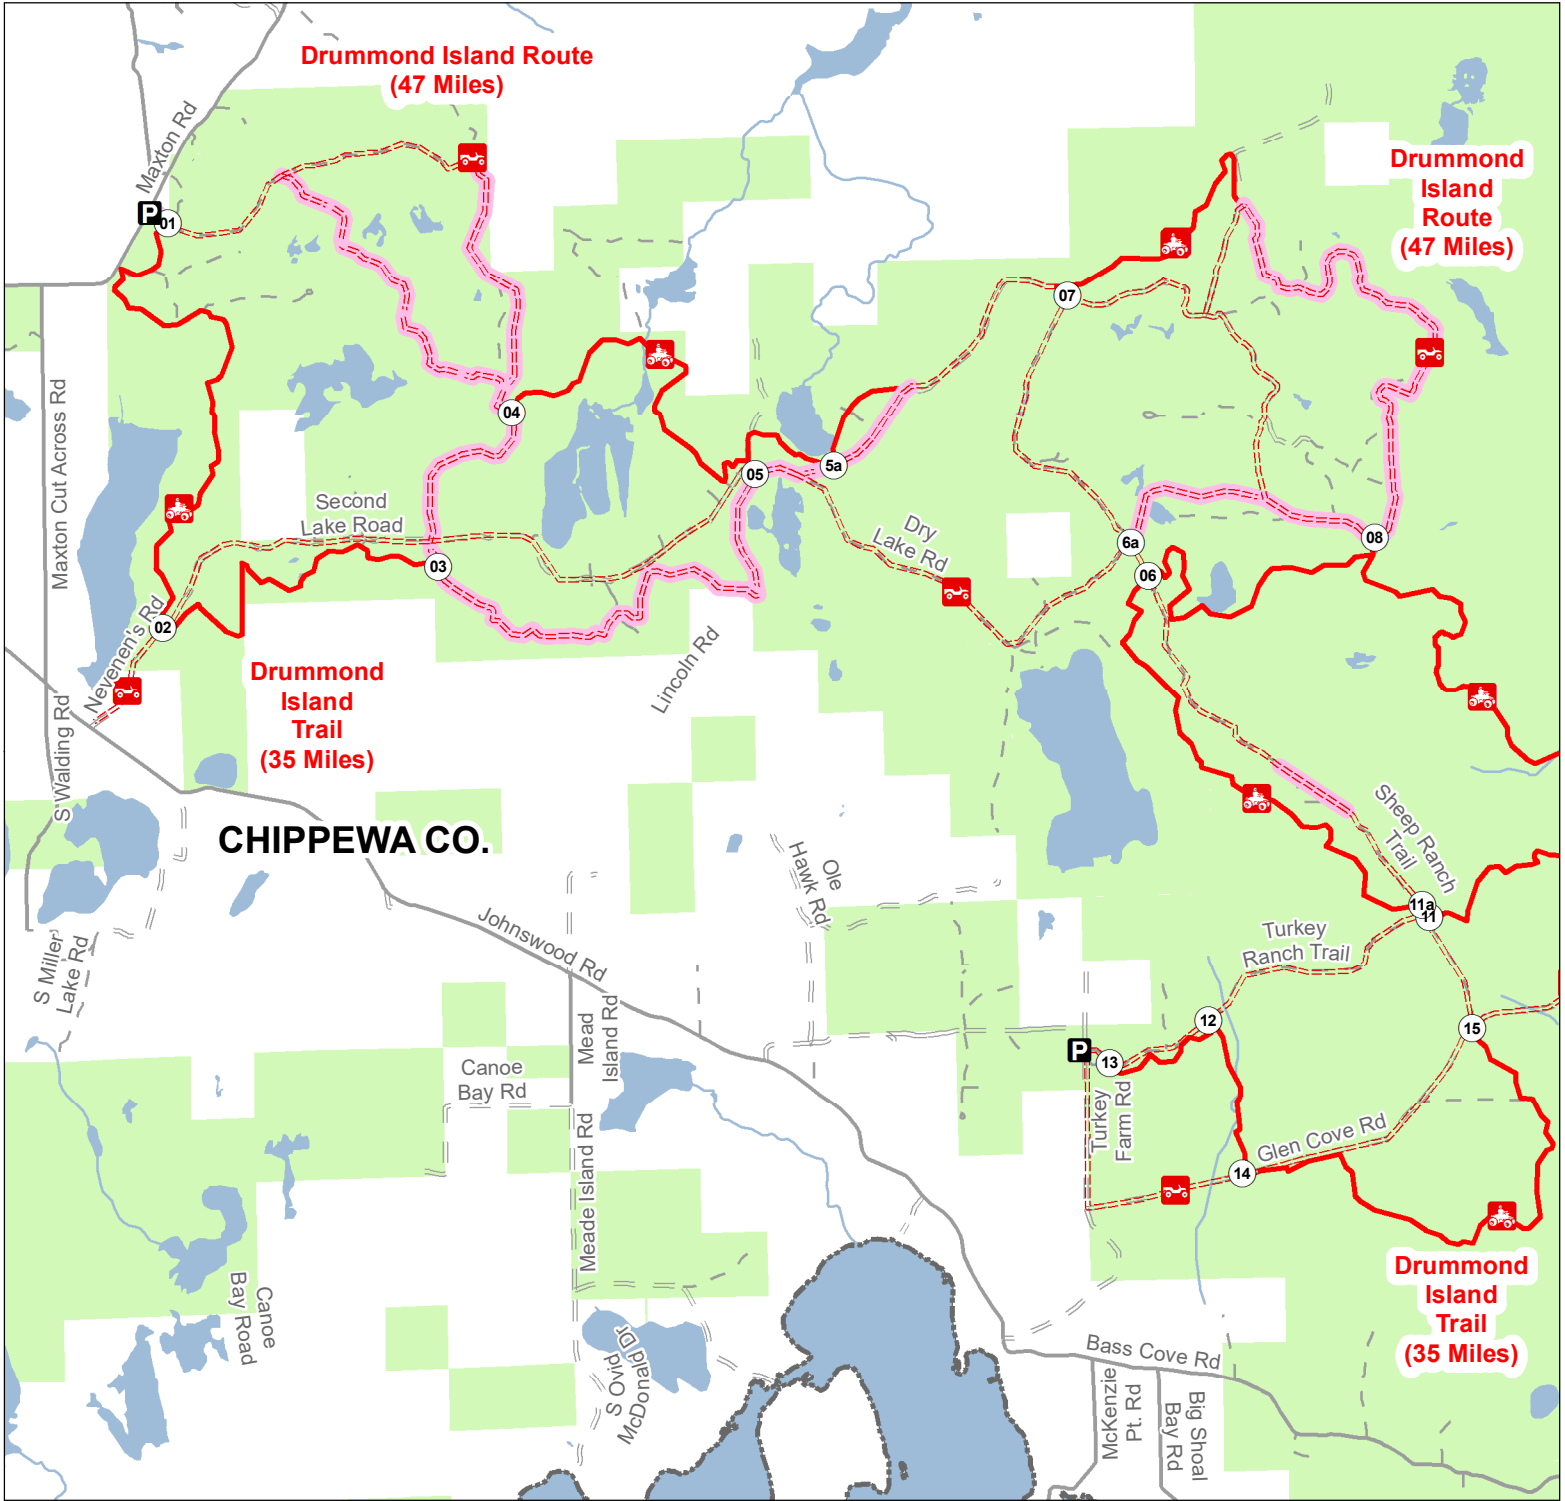

# Drummond Island Trail & Route West

## Chippewa County, Michigan

ADVISORY: Trails and Routes have two-way traffic.  
 DISCLAIMER: Trails shown on this map are an approximate representation of the trail system at the time of publication and may not reflect current ground conditions.  
**STAY ON SIGNED TRAILS ONLY!**

- Parking Lot
- Intersection
- ORV Routes
- ORV Trails
- ORV Route - High clearance required
- ORV Route – ORVs of all sizes including off-road motorcycles. ORV license and trail permit required unless licensed by the Secretary of State.
- ORV Trail – ORVs 50 inches in width or less including off-road motorcycles. ORV license and trail permit required.
- Paved Road
- Gravel Road
- Poor Dirt Road
- Lakes and Rivers
- State Forest Land
- County Boundary