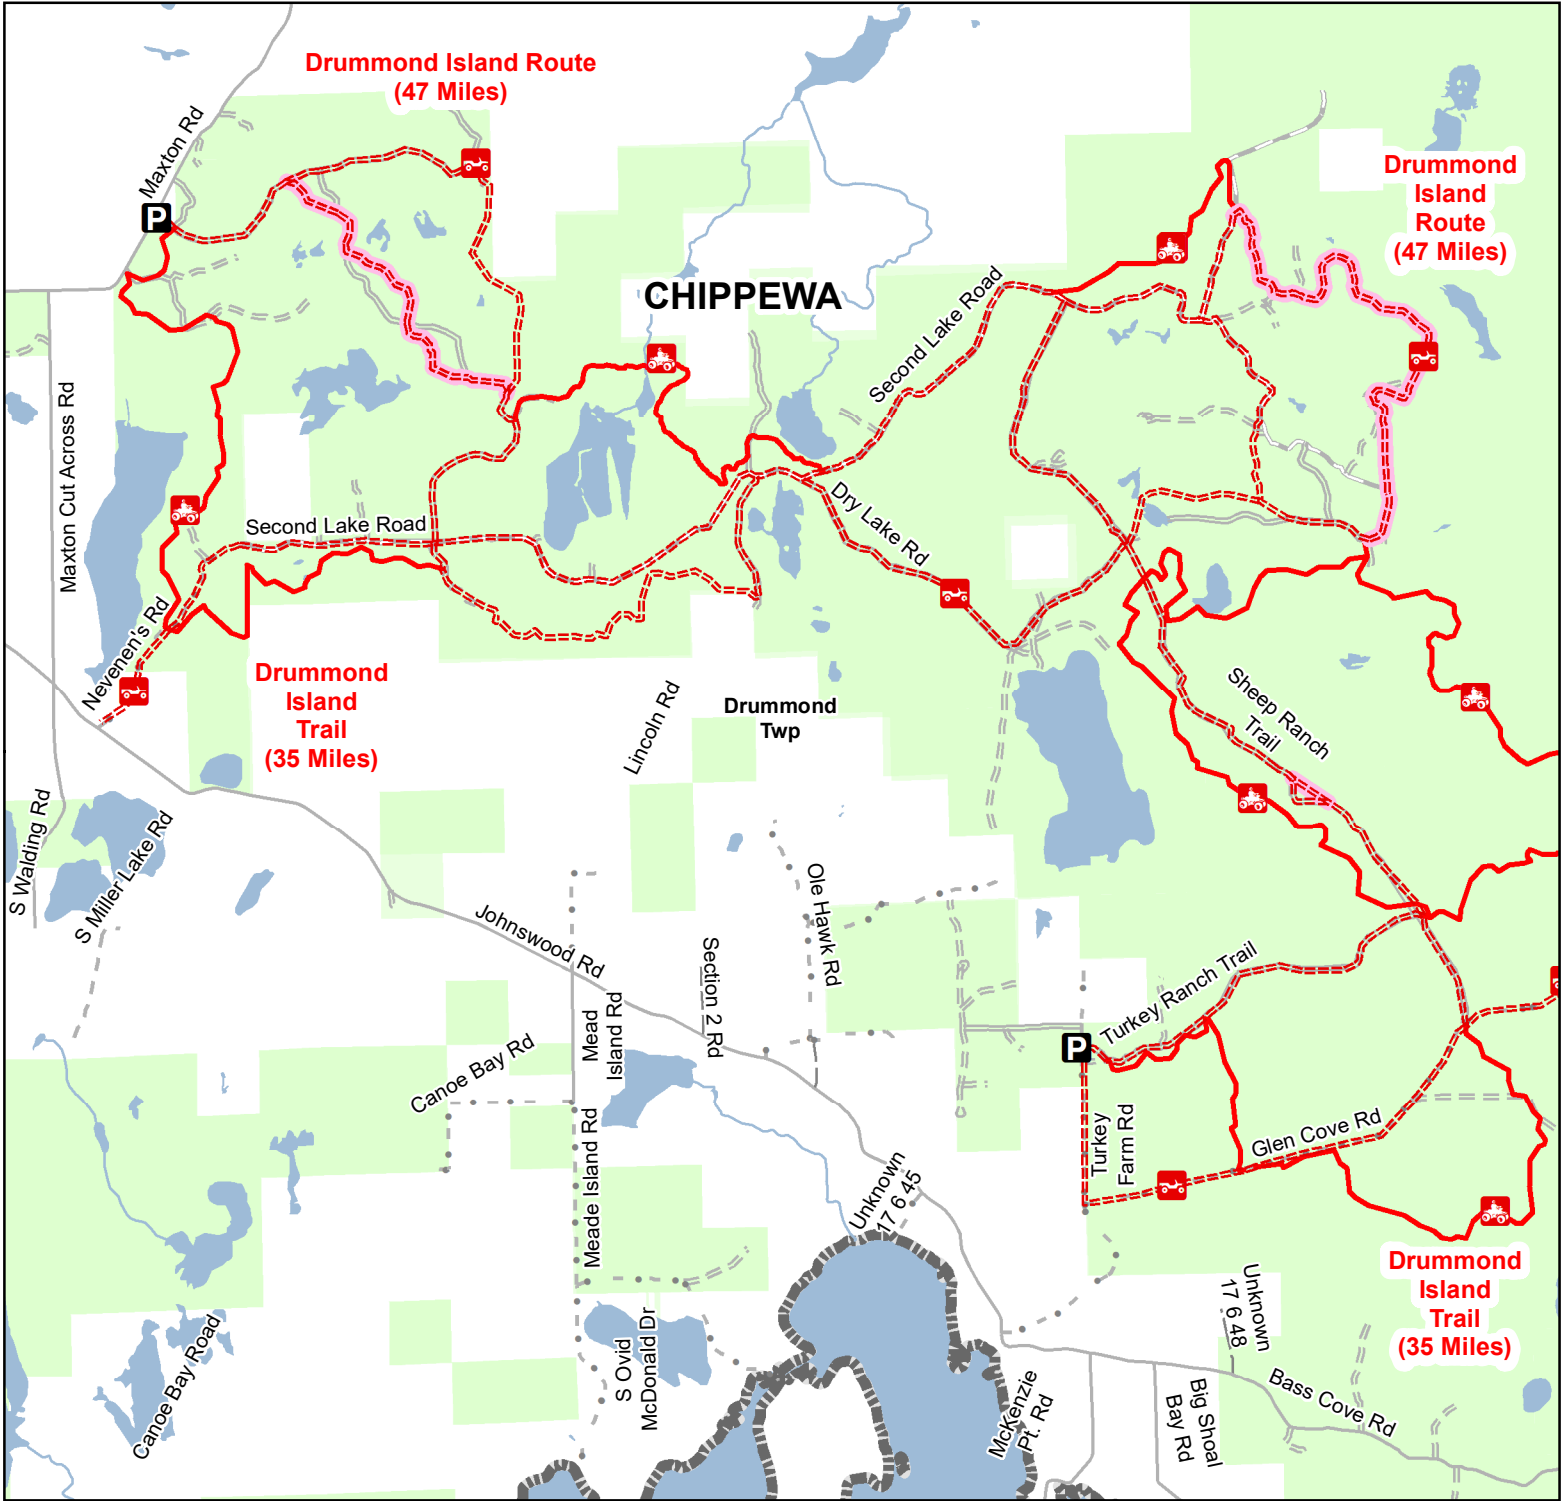

Drummond Island Trail & Route West

Chippewa County, Michigan

ADVISORY: Trails and Route have two-way traffic. STAY ON SIGNED TRAILS ONLY!
DISCLAIMER: Trails shown on this map are an approximate representation of the trail system at the time of publication and may not reflect current ground conditions.

- Parking Lot
- ORV Route
- ORV Trail
- ORV Route – ORVs of all sizes including off-road motorcycles. ORV license and trail permit required unless licensed by the Secretary of State.
- Restricted ORV Route - High clearance required
- ORV Trail – ORVs 50 inches in width or less including off-road motorcycles. ORV license and trail permit required.
- DNR - Primary Forest Road
- DNR - Secondary Forest Road
- DNR - Forest Access Route
- Federal / State / County - Paved Road
- Federal / State - Dirt/Gravel Road
- County - Gravel Road
- County - Dirt Road (Seasonal)
- Lakes and Rivers
- State Forest Land
- Township
- County Boundary