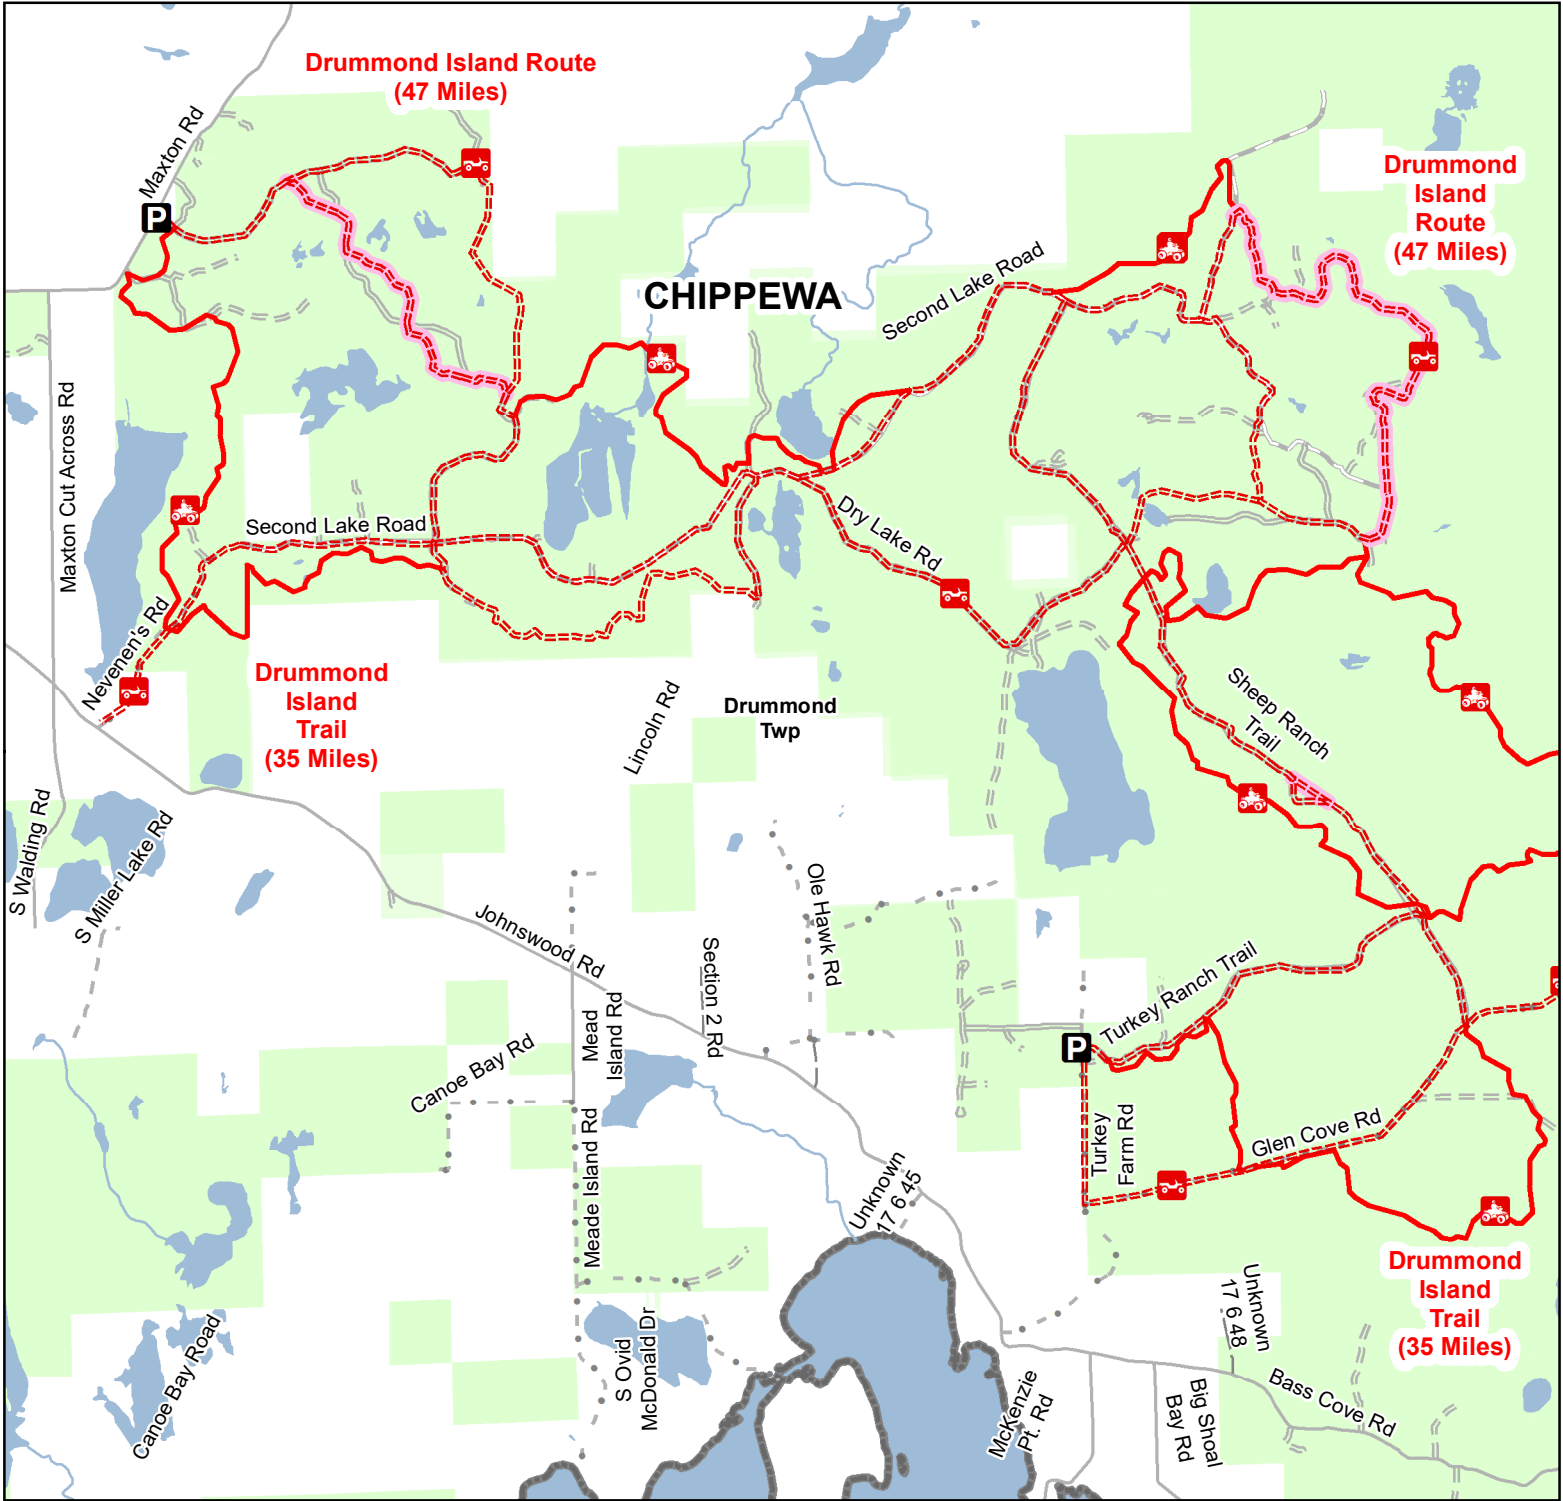

# Drummond Island Trail & Route West

Chippewa County, Michigan

ADVISORY: Trails and Route have two-way traffic. STAY ON SIGNED TRAILS ONLY!  
DISCLAIMER: Trails shown on this map are an approximate representation of the trail system at the time of publication and may not reflect current ground conditions.

- Parking Lot
- ORV Route
- ORV Trail
- ORV Route – ORVs of all sizes including off-road motorcycles. ORV license and trail permit required unless licensed by the Secretary of State.
- Restricted ORV Route - High clearance required
- ORV Trail – ORVs 50 inches in width or less including off-road motorcycles. ORV license and trail permit required.
- County - Gravel Road
- County - Dirt Road (Seasonal)
- Lakes and Rivers
- State Forest Land
- Township
- County Boundary
- DNR - Primary Forest Road
- DNR - Secondary Forest Road
- DNR - Forest Access Route
- Federal / State / County - Paved Road
- Federal / State - Dirt/Gravel Road