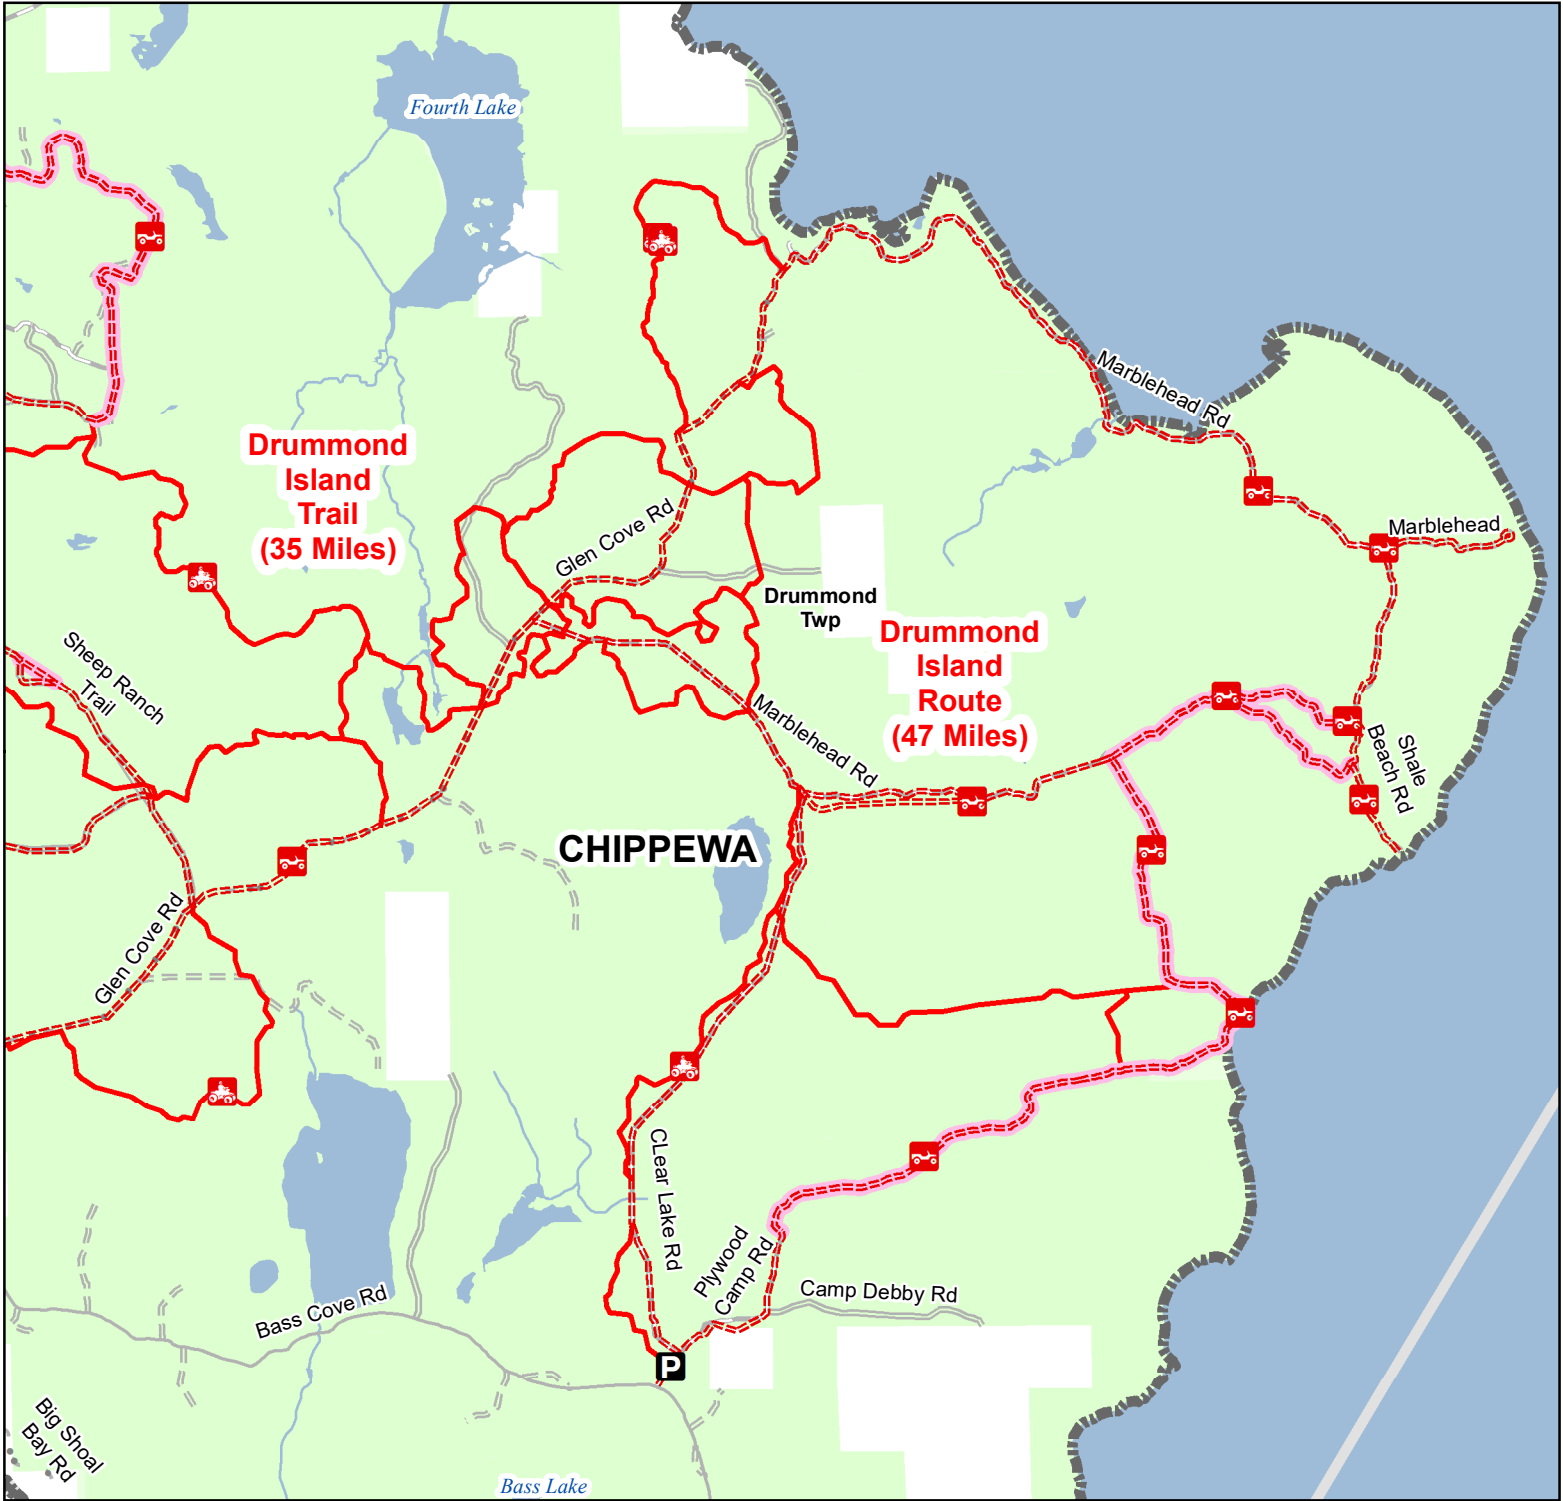

Drummond Island Trail & Route East

Chippewa County, Michigan

ADVISORY: Trails and Route have two-way traffic. STAY ON SIGNED TRAILS ONLY!
DISCLAIMER: Trails shown on this map are an approximate representation of the trail system at the time of publication and may not reflect current ground conditions.

- Parking Lot
- ORV Route
- ORV Trail
- ORV Route – ORVs of all sizes including off-road motorcycles. ORV license and trail permit required unless licensed by the Secretary of State.
- Restricted ORV Route - High clearance required
- ORV Trail – ORVs 50 inches in width or less including off-road motorcycles. ORV license and trail permit required.
- County - Gravel Road
- Lakes and Rivers
- State Forest Land
- Township
- County Boundary
- DNR - Primary Forest Road
- DNR - Secondary Forest Road
- DNR - Forest Access Route
- Federal / State / County - Paved Road
- Federal / State - Dirt/Gravel Road