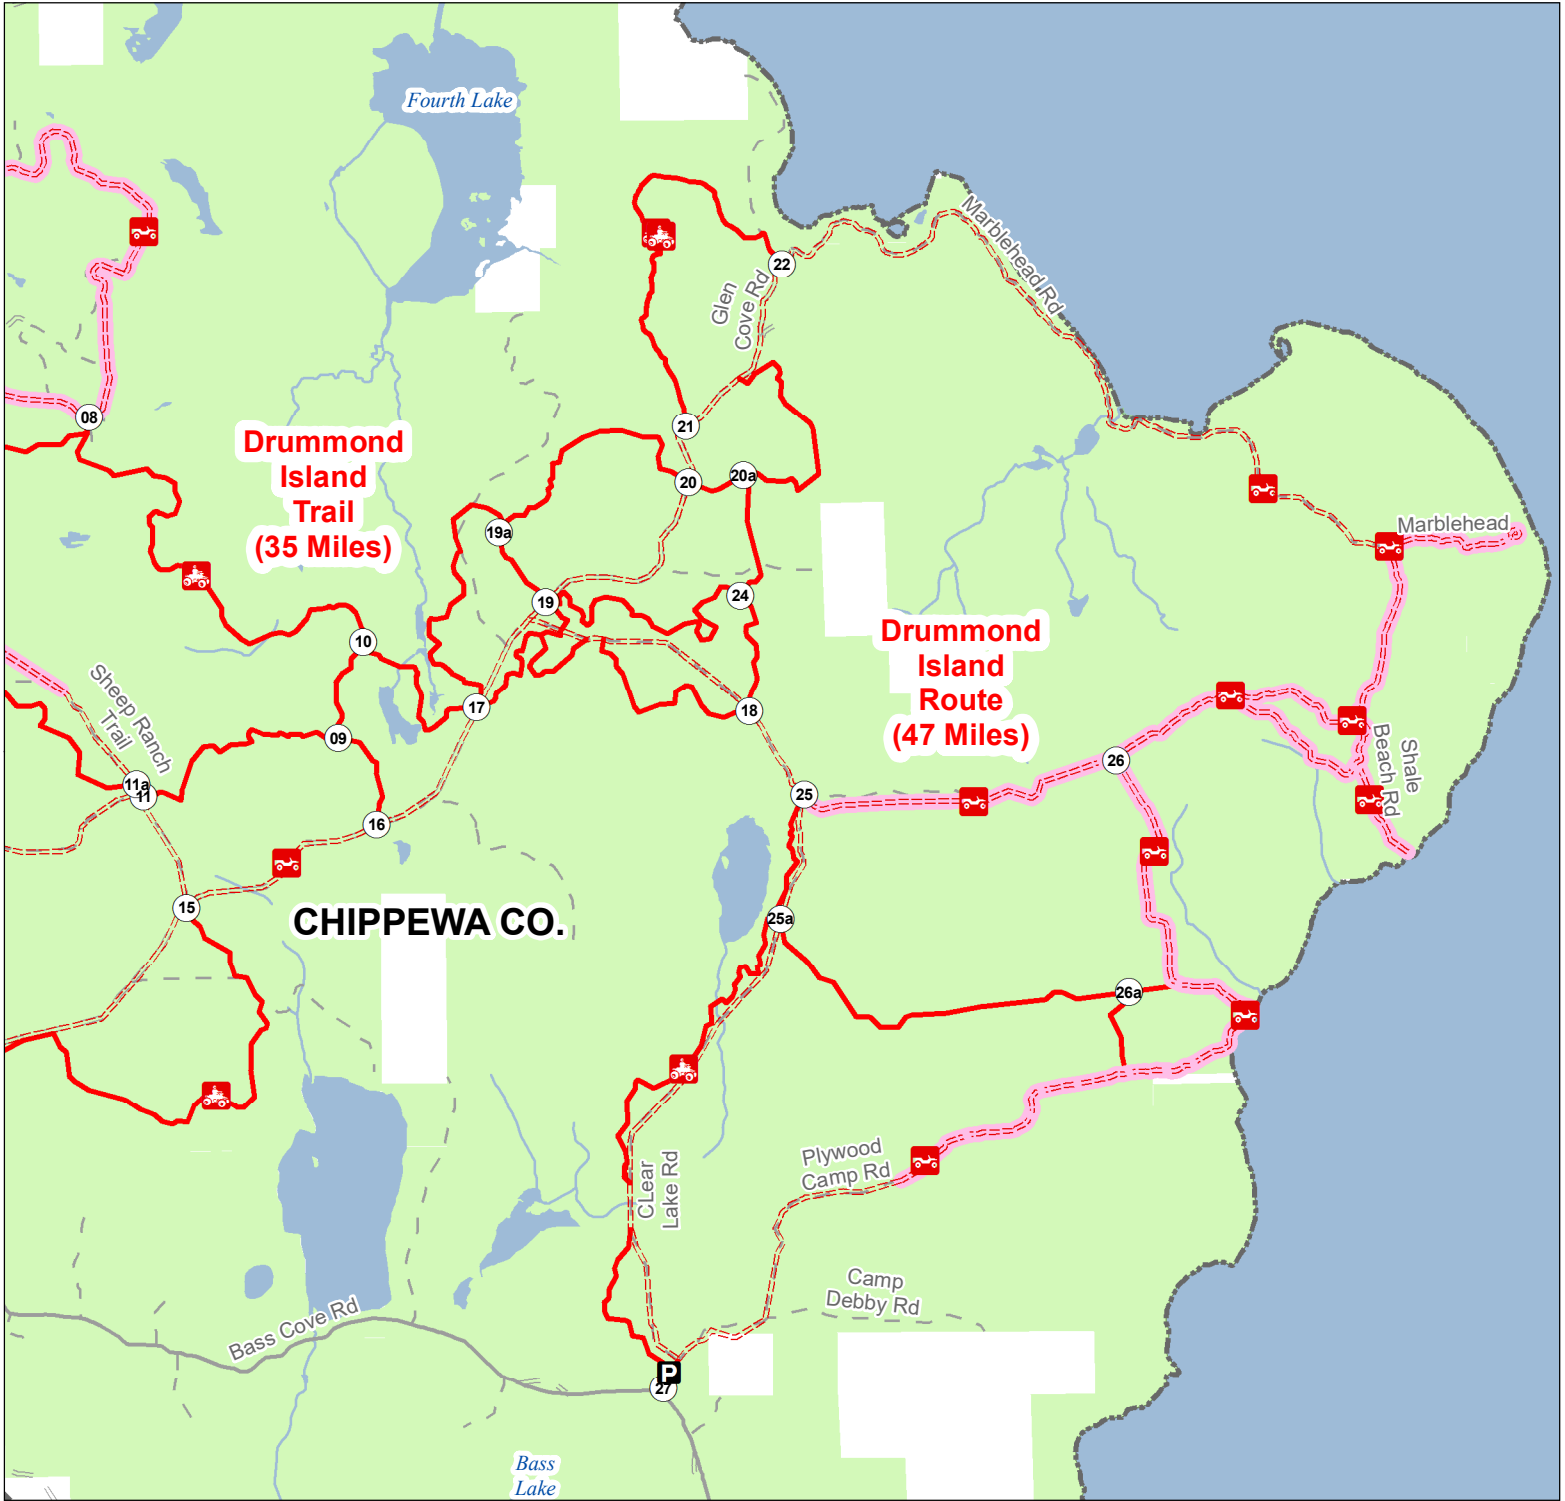

Drummond Island Trail & Route East

Chippewa County, Michigan

ADVISORY: Trails and Routes have two-way traffic.
 DISCLAIMER: Trails shown on this map are an approximate representation of the trail system at the time of publication and may not reflect current ground conditions.
STAY ON SIGNED TRAILS ONLY!

- Parking Lot
- Intersection
- ORV Routes
- ORV Trails
- ORV Route - High clearance required
- ORV Route – ORVs of all sizes including off-road motorcycles. ORV license and trail permit required unless licensed by the Secretary of State.
- ORV Trail – ORVs 50 inches in width or less including off-road motorcycles. ORV license and trail permit required.
- Paved Road
- Gravel Road
- Poort Dirt Road
- Lakes and Rivers
- State Forest Land
- County Boundary