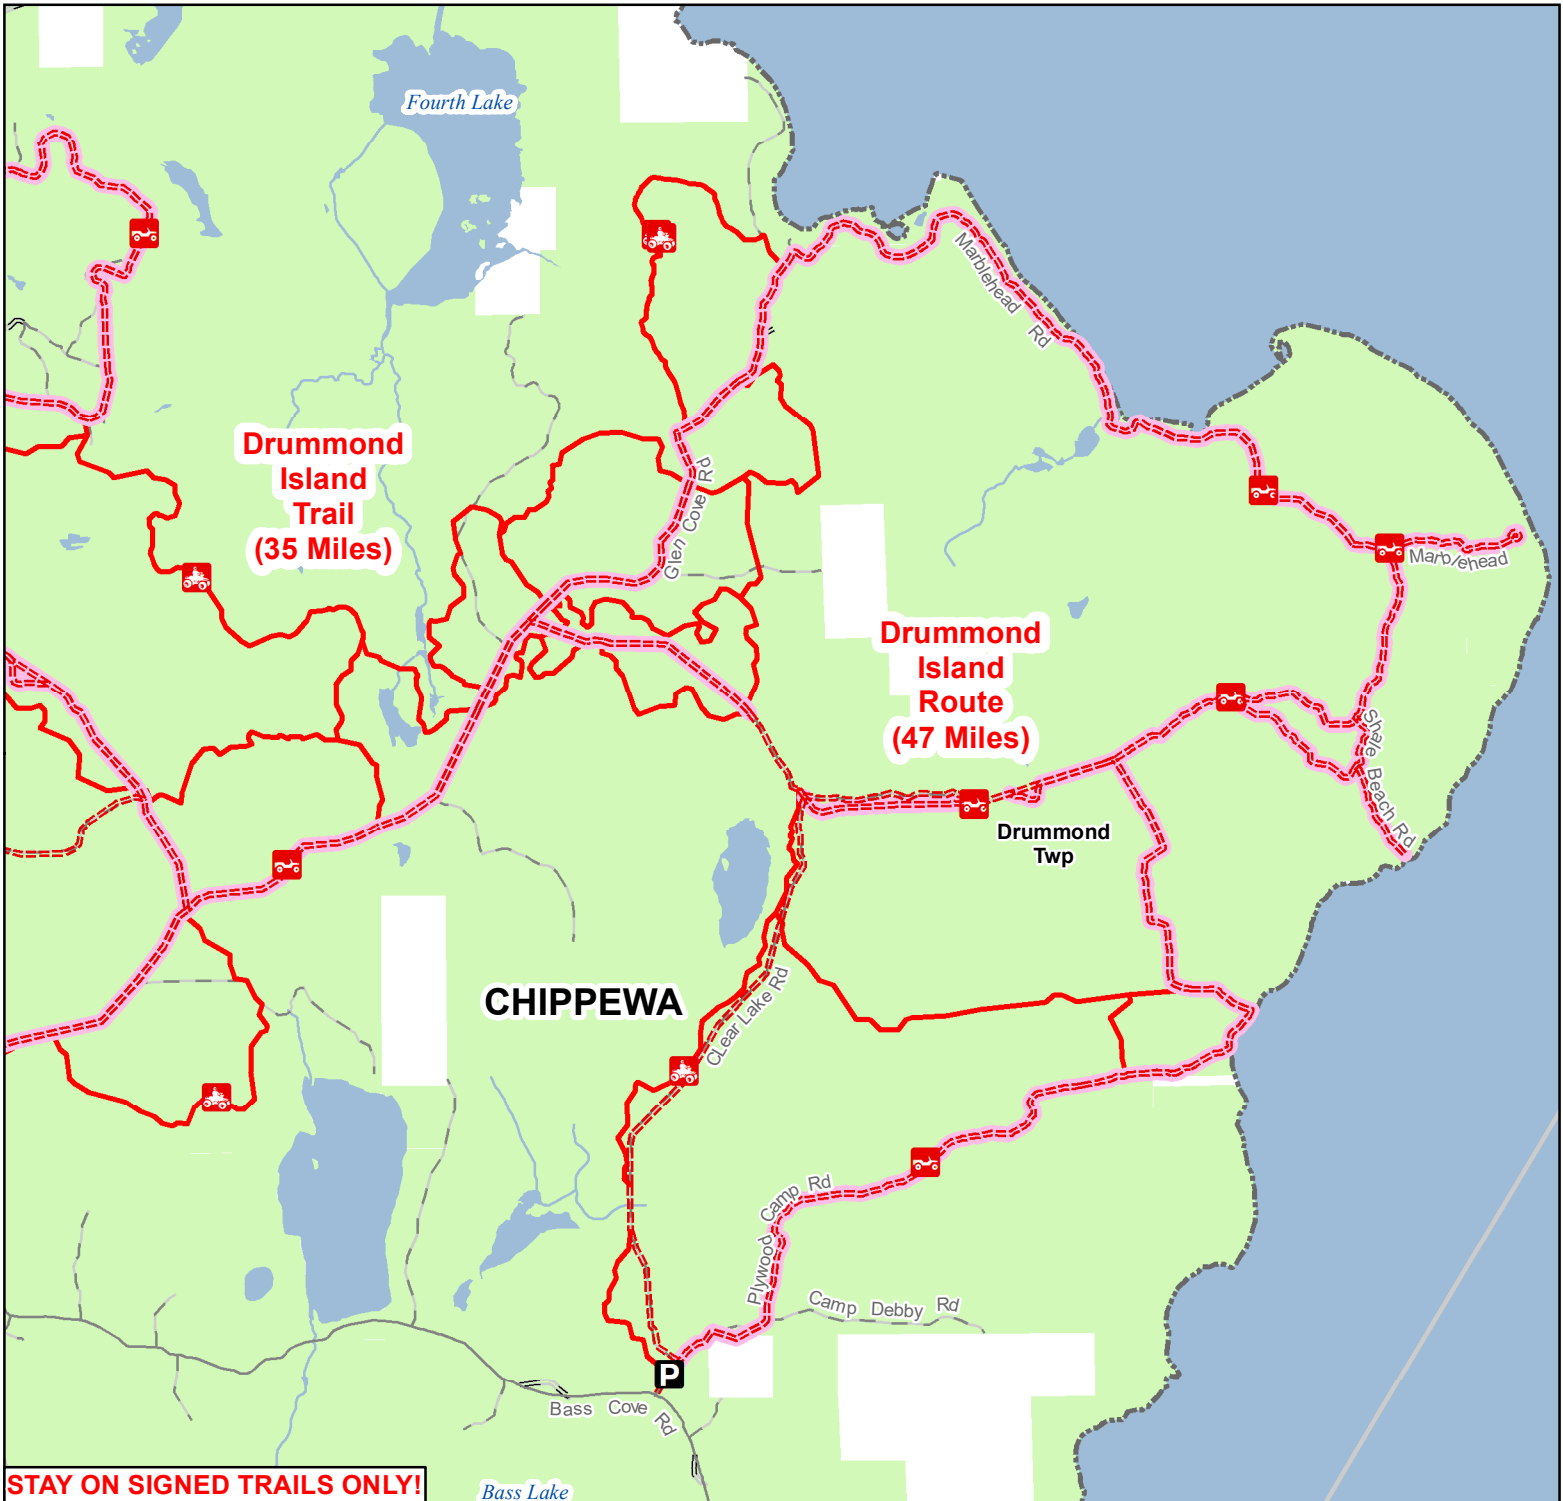

Drummond Island Trail & Route East

Chippewa County, Michigan

ADVISORY: Trails and Routes have two-way traffic.

DISCLAIMER: Trails shown on this map are an approximate representation of the trail system at the time of publication and may not reflect current ground conditions.

STAY ON SIGNED TRAILS ONLY!

- Parking Lot
- ORV Route
- ORV Trail
- ORV Route – ORVs of all sizes including off-road motorcycles. ORV license and trail permit required unless licensed by the Secretary of State.
- Restricted ORV Route - High clearance required
- ORV Trail – ORVs 50 inches in width or less including off-road motorcycles. ORV license and trail permit required.
- Paved
- Gravel
- Poor dirt
- Lakes and Rivers
- State Forest Land
- Township
- County Boundary