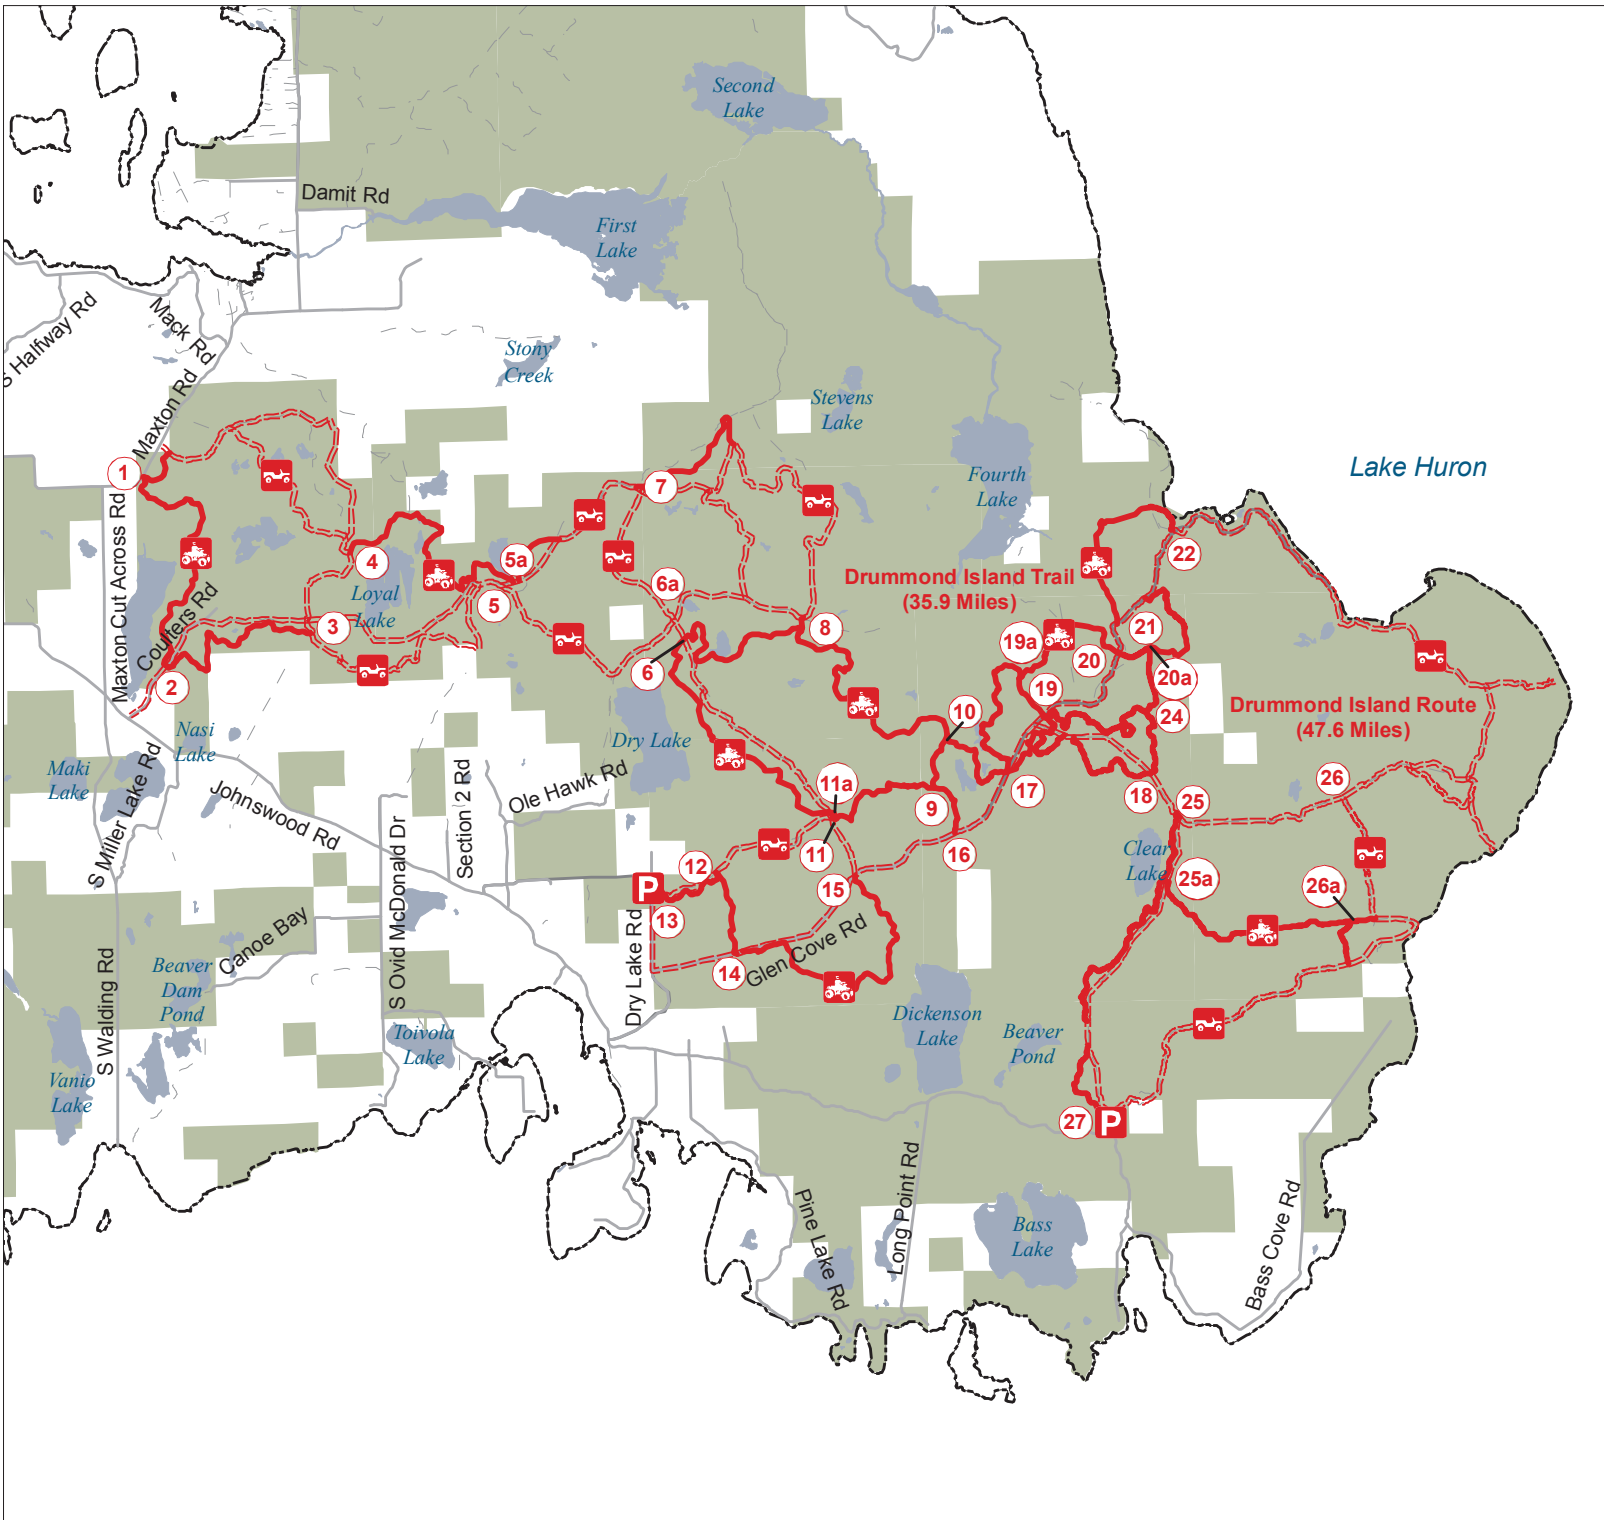

Drummond Island Trail & Route

Chippewa County, Michigan

-  ATV Trail – ORV's less than 50" in width including off-road motorcycles. (DNR license (ORV sticker) required)
-  ORV Route – ORV's of all sizes including off-road motorcycles. (DNR license (ORV sticker) required unless licensed by the Secretary of State)

Advisory: Trails and Routes have two-way traffic.

Disclaimer: Trails shown on this map are an approximate representation of the trail system at the time of publication and may not reflect current ground conditions. **STAY ON SIGNED TRAILS ONLY!**

-  Trailhead Parking
-  Intersection Number
-  Highway
-  Paved or Gravel Road
-  Poor Dirt Road
-  Lakes and Rivers
-  State Land
-  County Boundaries