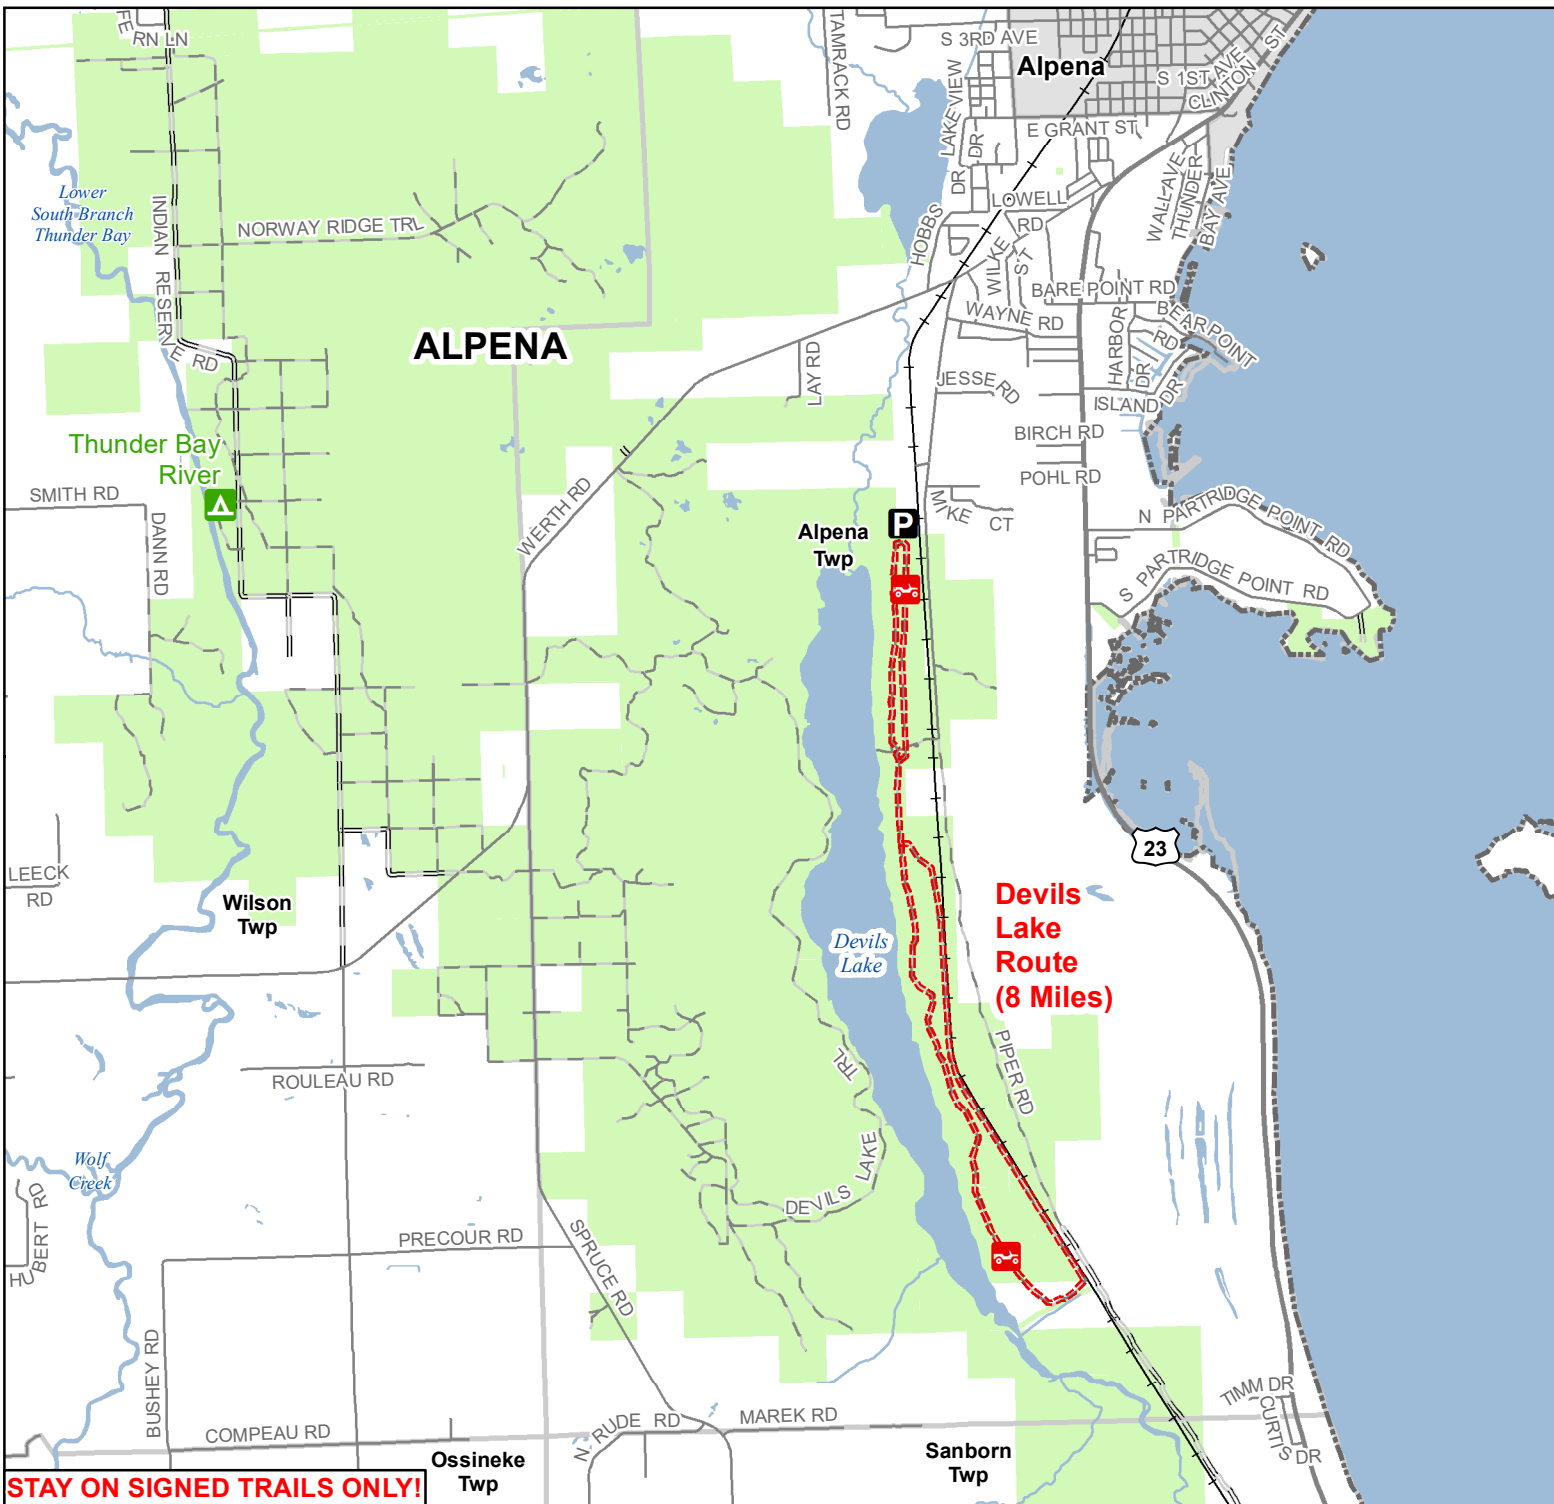

# Devils Lake Route

Alpena County, Michigan

ADVISORY: Trails and Routes have two-way traffic.

DISCLAIMER: Trails shown on this map are an approximate representation of the trail system at the time of publication and may not reflect current ground conditions.

**STAY ON SIGNED TRAILS ONLY!**

- State Forest Campground
- Parking Lot
- ORV Route
- ORV Route – ORVs of all sizes including off-road motorcycles. ORV license and trail permit required unless licensed by the Secretary of State.
- Highway
- Paved
- Gravel
- Poor dirt
- Railroad
- City or Village
- Lakes and Rivers
- State Forest Land
- Township
- County Boundary