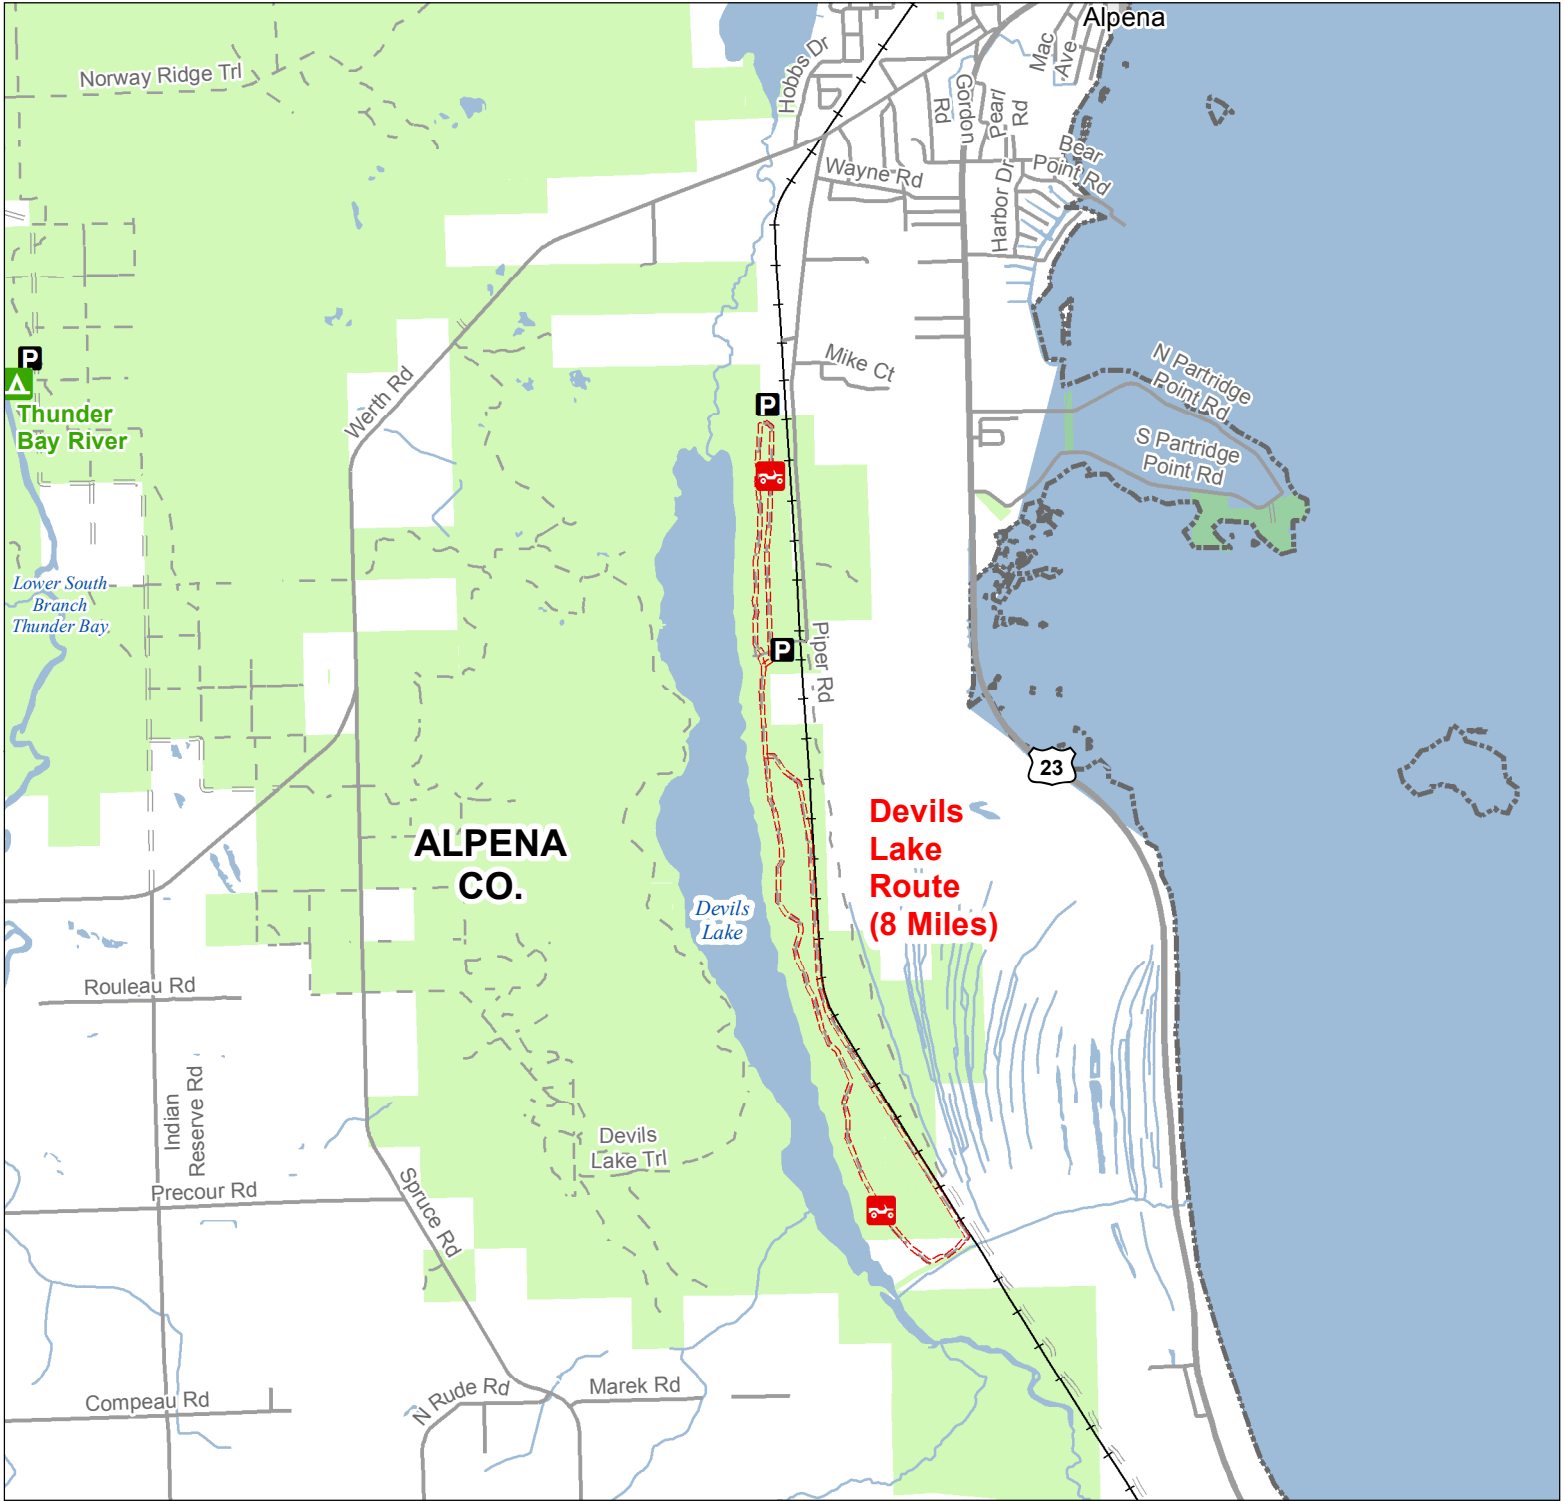

Devils Lake Route

Alpena County, Michigan

ADVISORY: Trails and Routes have two-way traffic.
 DISCLAIMER: Trails shown on this map are an approximate representation of the trail system at the time of publication and may not reflect current ground conditions.
STAY ON SIGNED TRAILS ONLY!

- State Forest Campground
- Parking Lot
- ORV Routes
- ORV Route – ORVs of all sizes including off-road motorcycles. ORV license and trail permit required unless licensed by the Secretary of State.
- ORV Route
- Highway
- Paved Road
- Gravel Road
- Poor Dirt Road
- Railroad
- Lakes and Rivers
- State Forest Land
- County Boundary