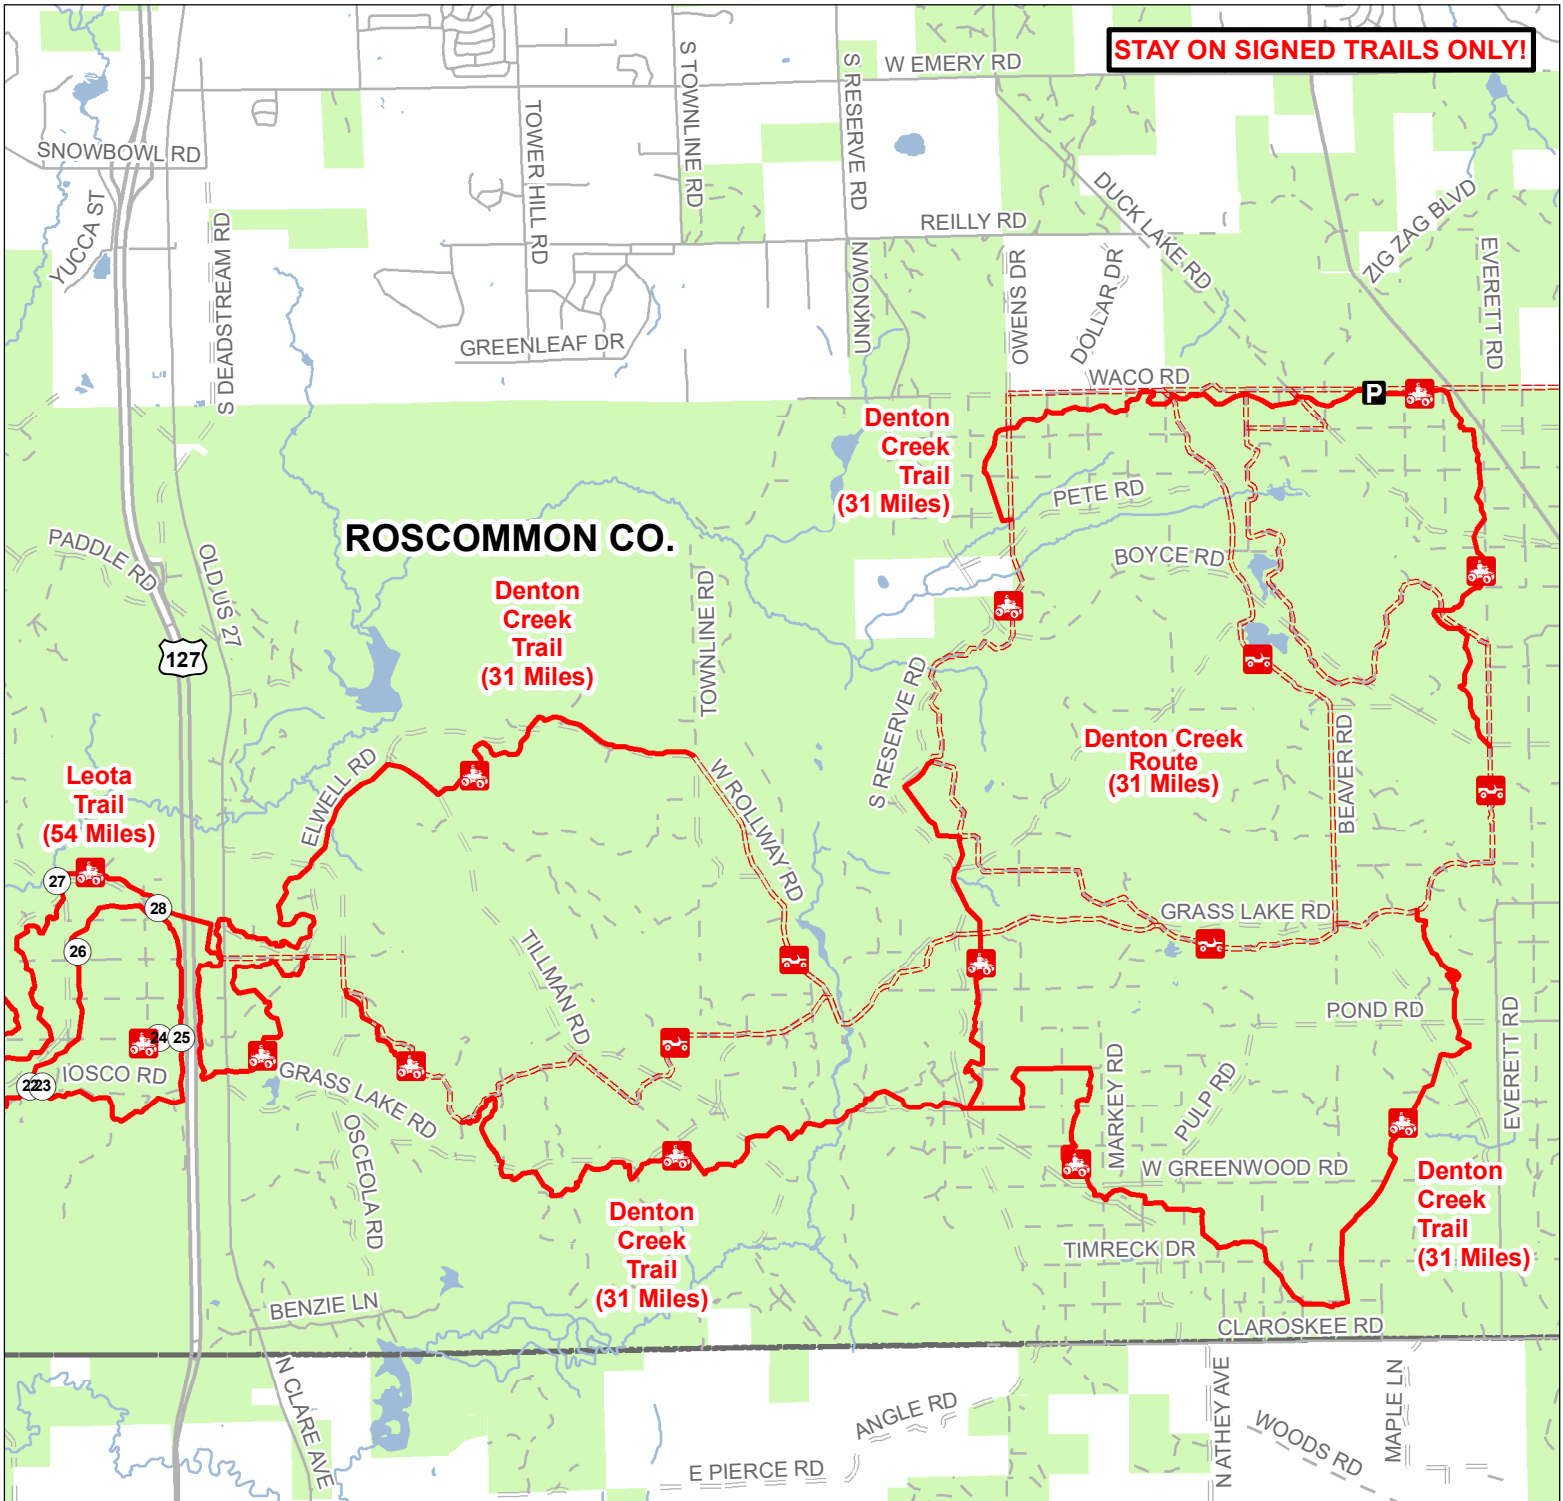

# Denton Creek Trail & Route West

Roscommon County, Michigan

ADVISORY: Trails and Routes have two-way traffic.

DISCLAIMER: Trails shown on this map are an approximate representation of the trail system at the time of publication and may not reflect current ground conditions.

- Parking Lot
- Intersection
- ORV Routes
- ORV Trails
- ORV Route – ORVs of all sizes including off-road motorcycles. ORV license and trail permit required unless licensed by the Secretary of State.
- ORV Trail – ORVs 50 inches in width or less including off-road motorcycles. ORV license and trail permit required.
- Highway
- Paved Road
- Gravel Road
- Poor Dirt Road
- Stream

- Lakes and Rivers
- State Forest Land
- County Boundary