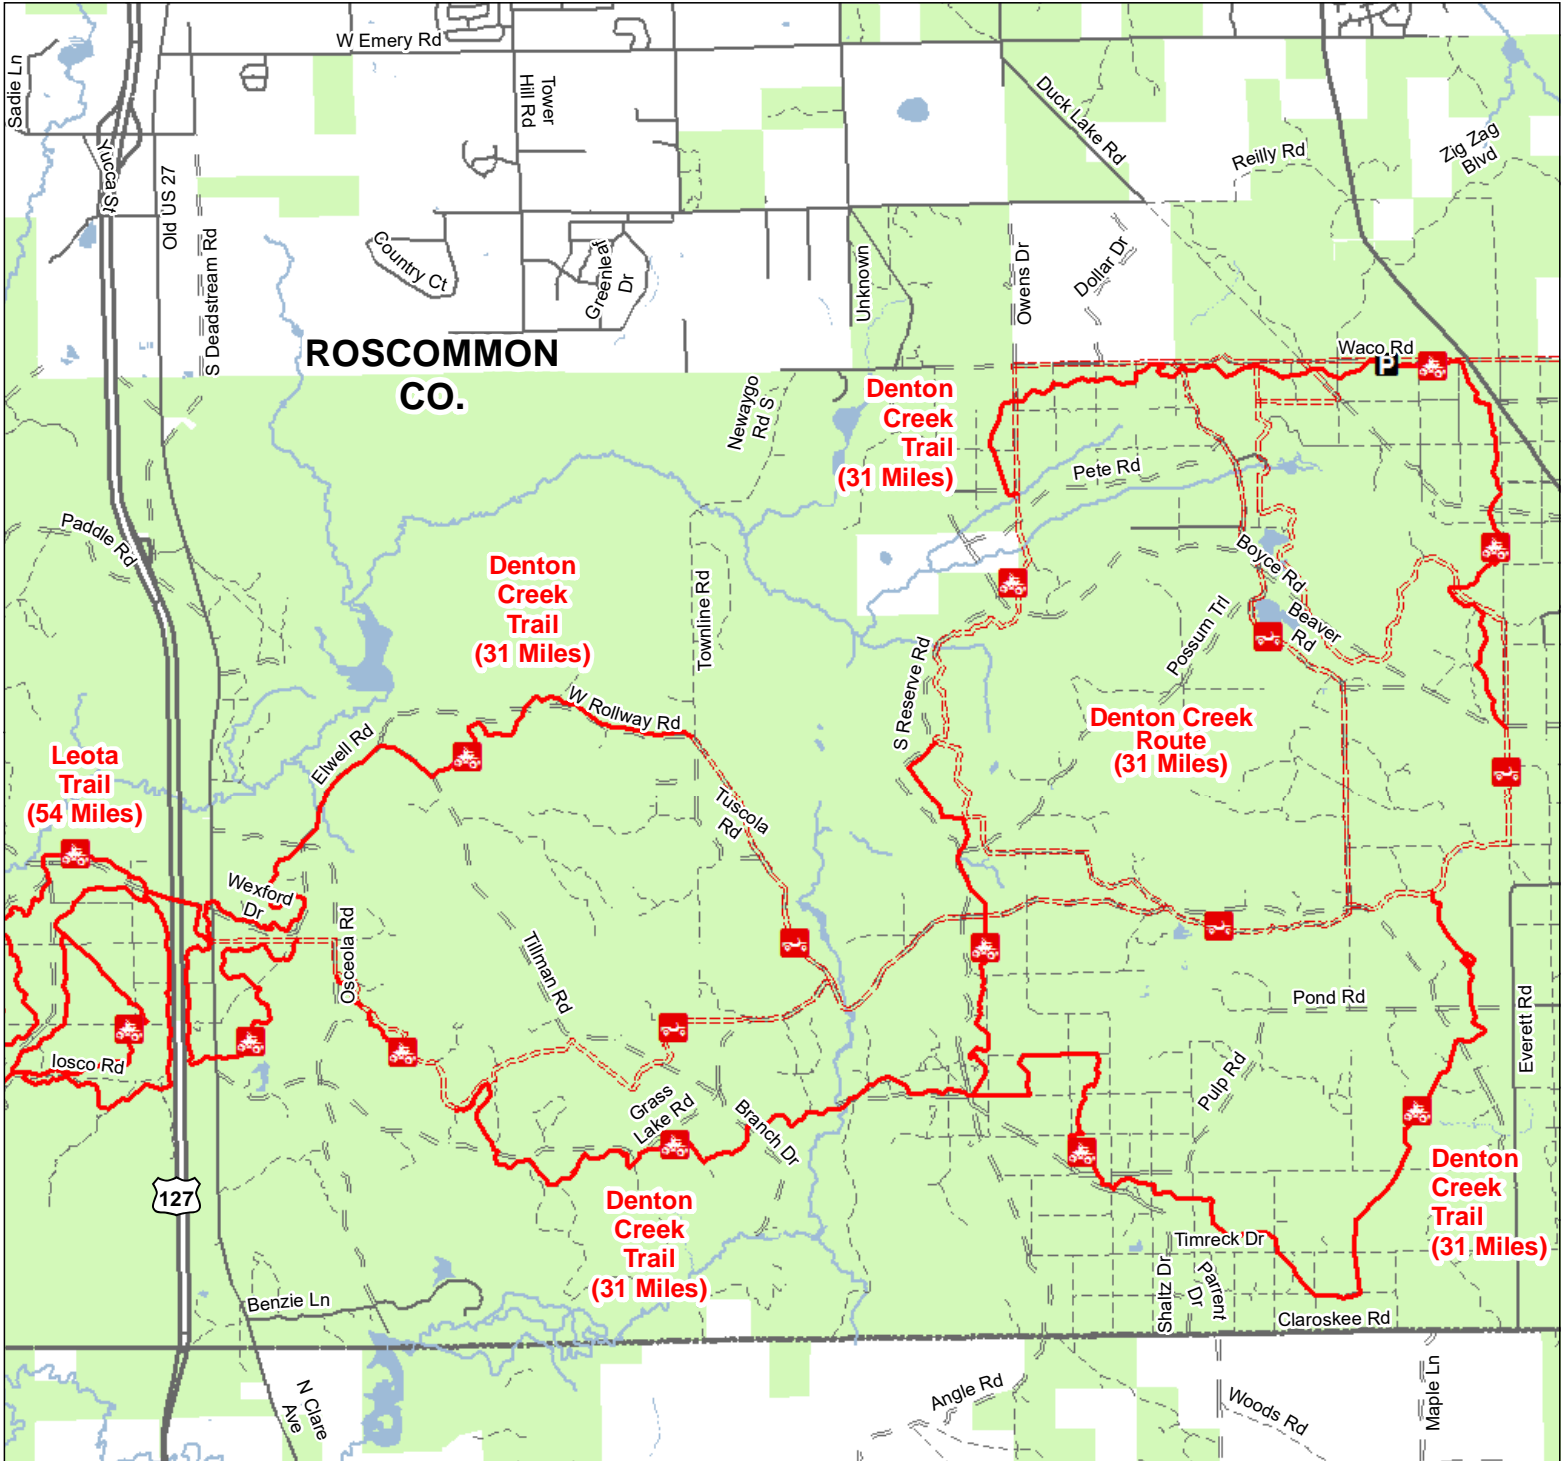

Denton Creek Trail & Route West

Roscommon County, Michigan

ADVISORY: Trails and Routes have two-way traffic.
DISCLAIMER: Trails shown on this map are an approximate representation of the trail system at the time of publication and may not reflect current ground conditions.
STAY ON SIGNED TRAILS ONLY!

- Parking Lot
- ORV Routes
- ORV Trails
- ORV Route – ORVs of all sizes including off-road motorcycles. ORV license and trail permit required unless license by the Secretary of State.
- ORV Trail – ORVs 50 inches in width or less including off-road motorcycles. ORV license and trail permit required.
- Highway
- Paved Road
- Gravel Road
- Poor Dirt Road
- Intermittent Stream
- Perennial River
- Lakes and Rivers
- State Forest Land
- County Boundary