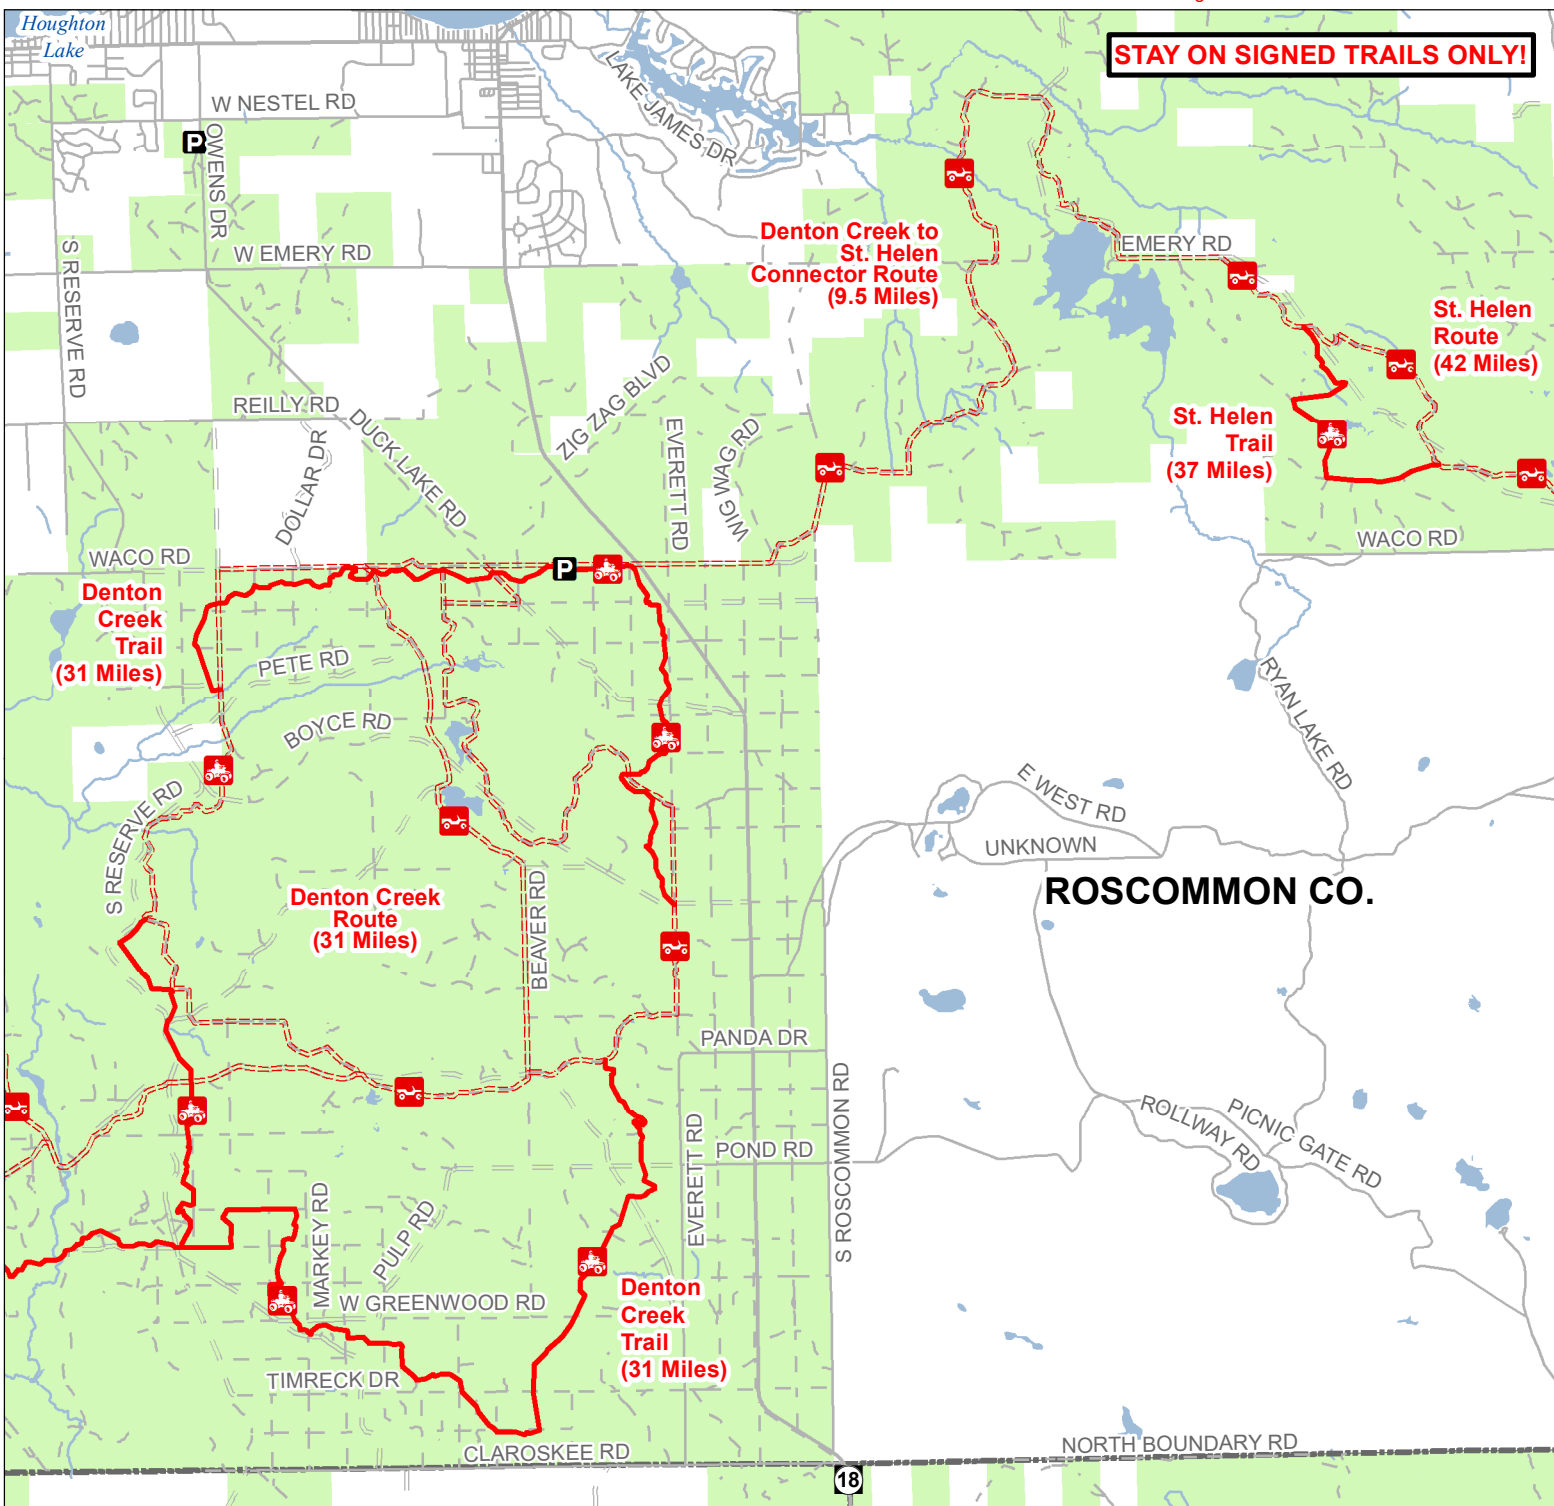

Denton Creek Trail & Route East

Roscommon County, Michigan

ADVISORY: Trails and Routes have two-way traffic.

DISCLAIMER: Trails shown on this map are an approximate representation of the trail system at the time of publication and may not reflect current ground conditions.

Parking Lot

ORV Routes

ORV Trails

ORV Route – ORVs of all sizes including off-road motorcycles. ORV license and trail permit required unless licensed by the Secretary of State.

ORV Trail – ORVs 50 inches in width or less including off-road motorcycles. ORV license and trail permit required.

Highway

Paved Road

Gravel Road

Poor Dirt Road

Stream

Lakes and Rivers

State Forest Land

County Boundary