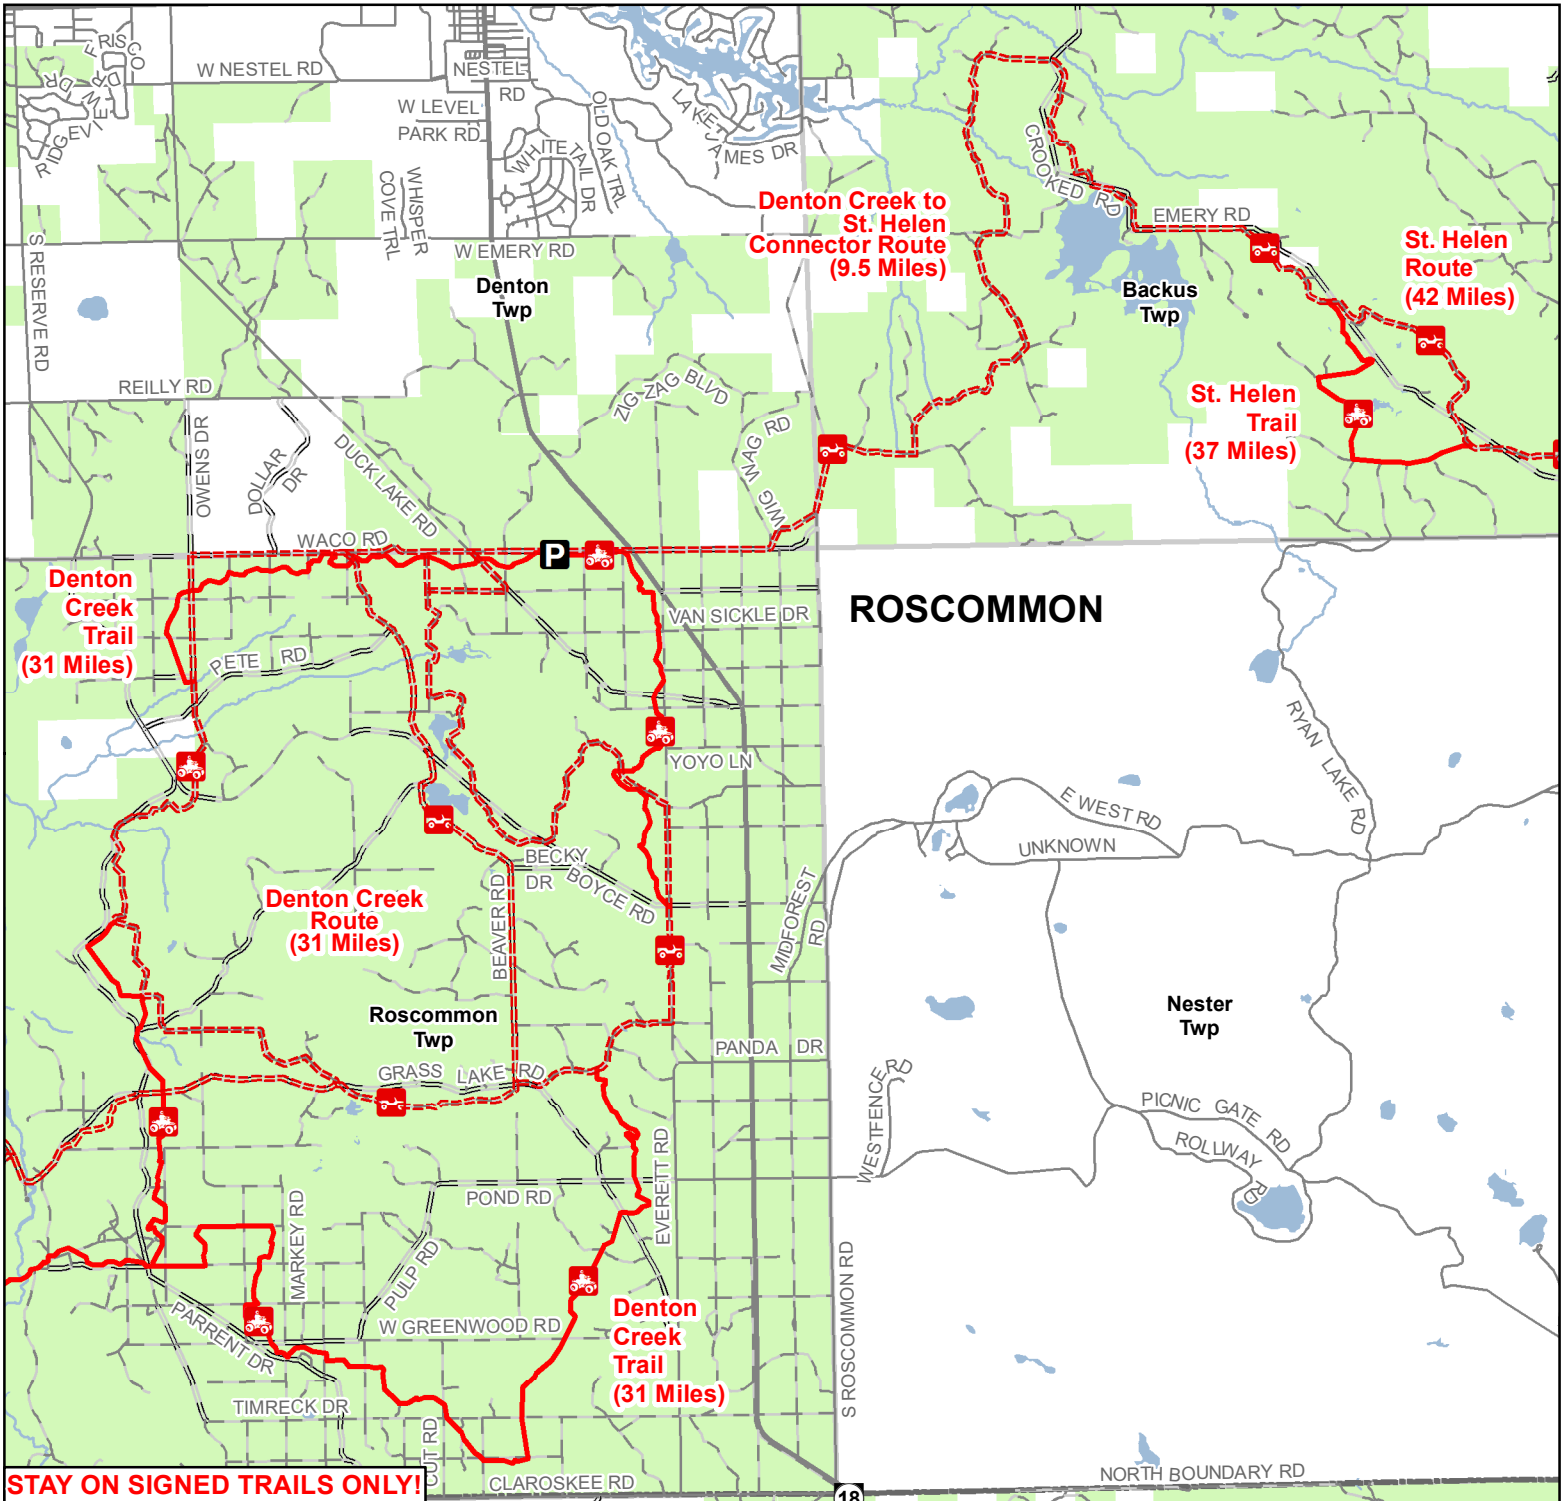

# Denton Creek Trail & Route East

Roscommon County, Michigan

ADVISORY: Trails and Routes have two-way traffic.

DISCLAIMER: Trails shown on this map are an approximate representation of the trail system at the time of publication and may not reflect current ground conditions.

**STAY ON SIGNED TRAILS ONLY!**

- Parking Lot
- ORV Route
- ORV Trail
- ORV Route – ORVs of all sizes including off-road motorcycles. ORV license and trail permit required unless licensed by the Secretary of State.
- ORV Trail – ORVs 50 inches in width or less including off-road motorcycles. ORV license and trail permit required.
- Highway
- Paved
- Gravel
- Poor dirt
- Lakes and Rivers
- State Forest Land
- Township
- County Boundary