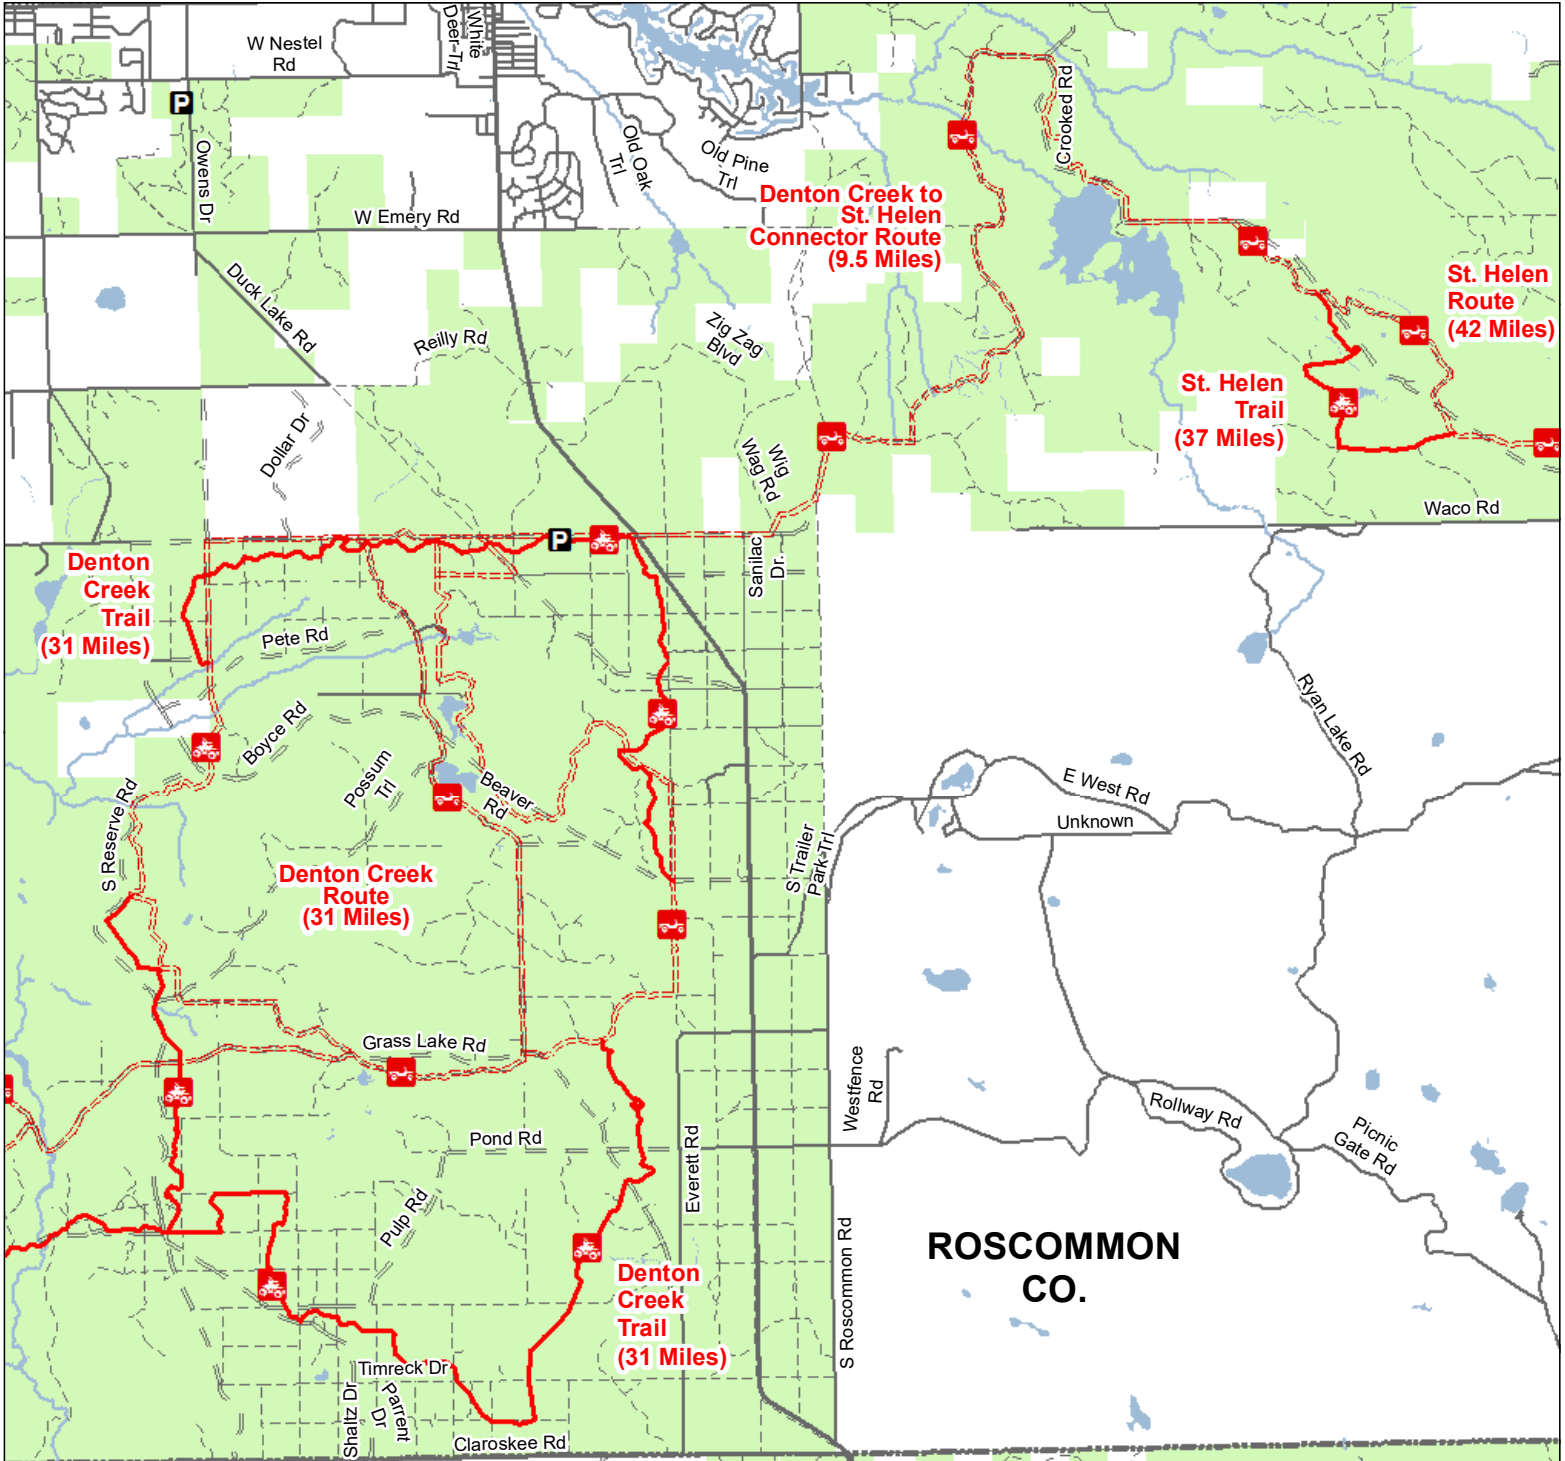

# Denton Creek Trail & Route East

## Roscommon County, Michigan

ADVISORY: Trails and Routes have two-way traffic.  
 DISCLAIMER: Trails shown on this map are an approximate representation of the trail system at the time of publication and may not reflect current ground conditions.  
**STAY ON SIGNED TRAILS ONLY!**

- Parking Lot
- ORV Routes
- ORV Trails
- ORV Route – ORVs of all sizes including off-road motorcycles. ORV license and trail permit required unless license by the Secretary of State.
- ORV Trail – ORVs 50 inches in width or less including off-road motorcycles. ORV license and trail permit required.
- Highway
- Paved Road
- Gravel Road
- Poor Dirt Road
- Intermittent Stream
- Perennial River
- Lakes and Rivers
- State Forest Land
- County Boundary