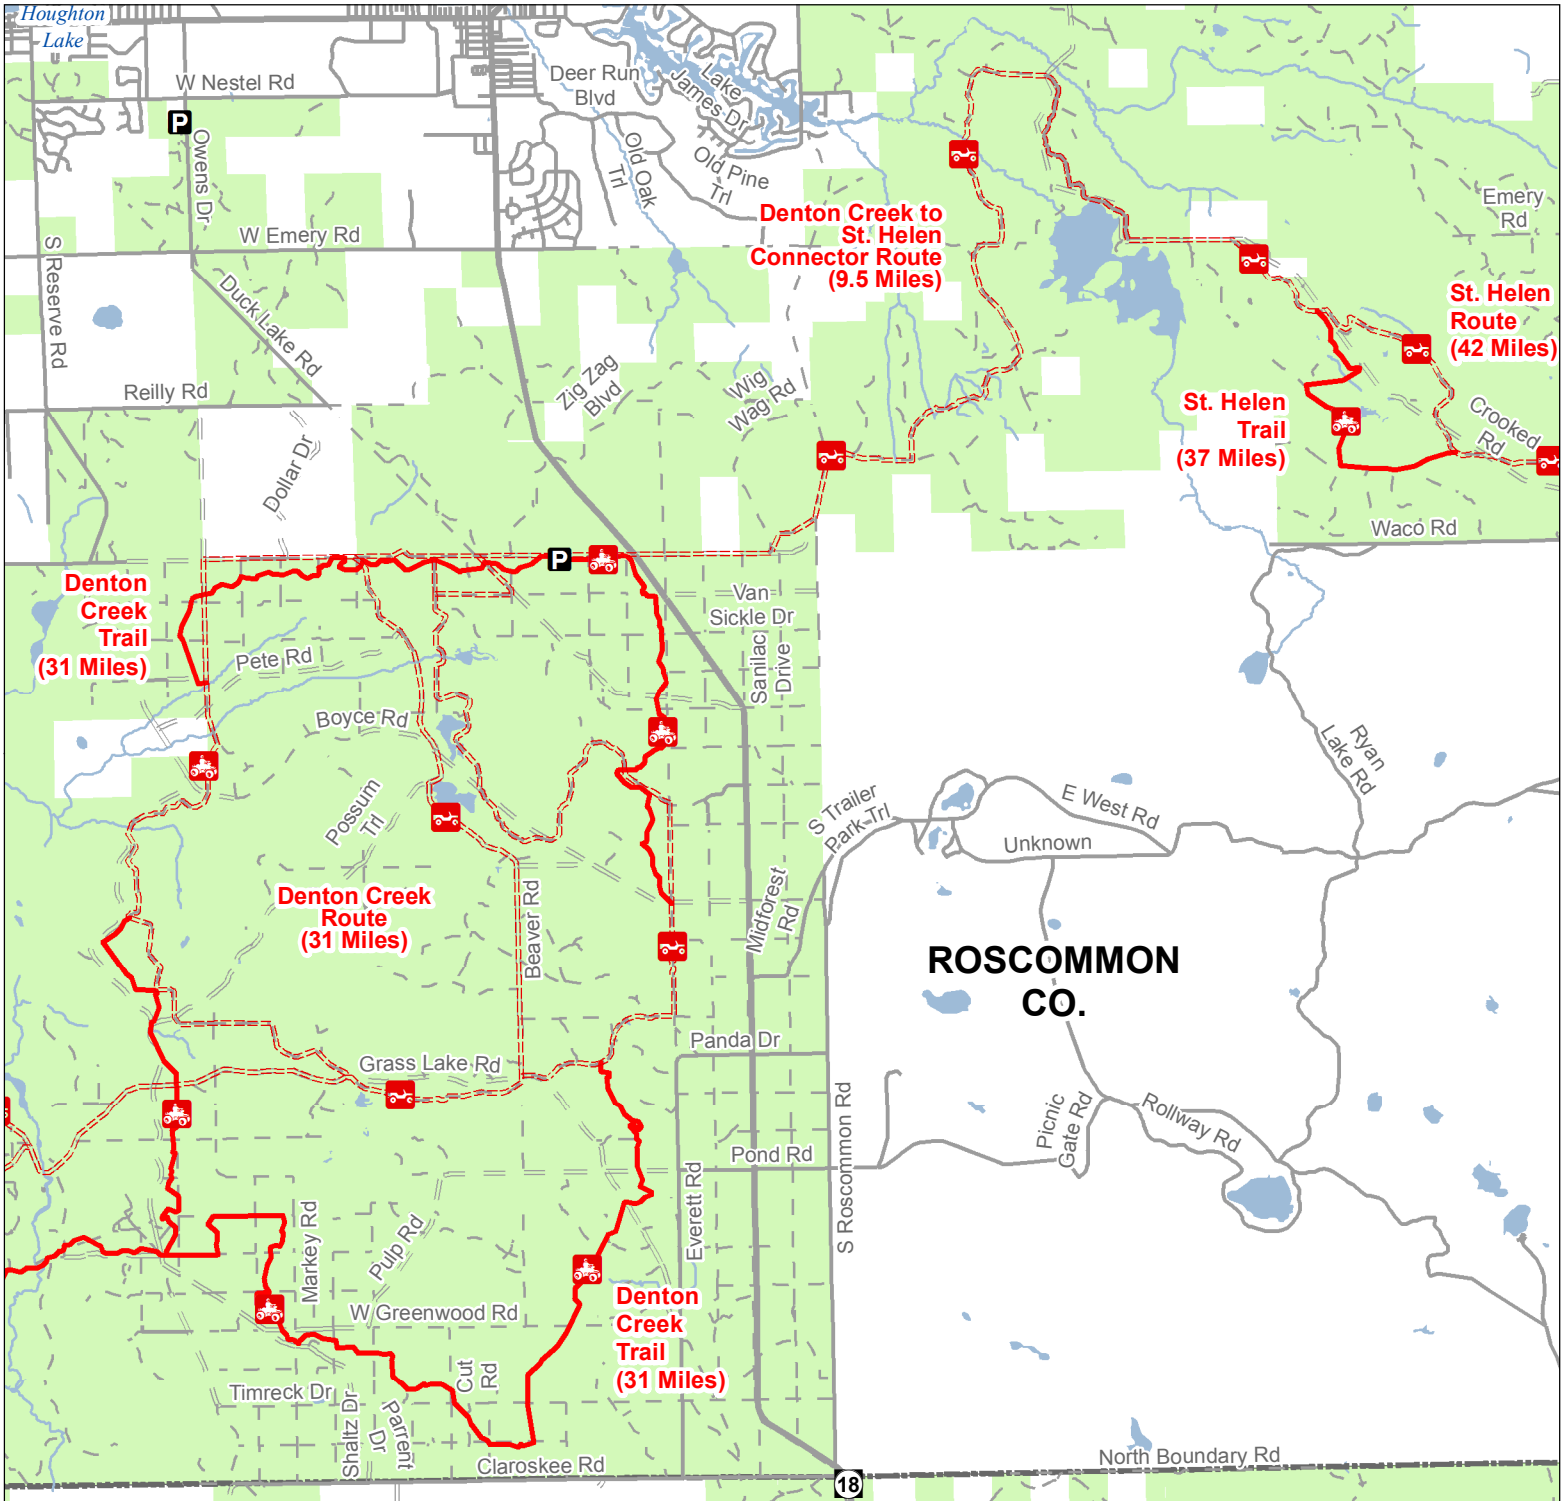

Denton Creek Trail & Route East

Roscommon County, Michigan

ADVISORY: Trails and Routes have two-way traffic.
 DISCLAIMER: Trails shown on this map are an approximate representation of the trail system at the time of publication and may not reflect current ground conditions.
STAY ON SIGNED TRAILS ONLY!

- Parking Lot
- ORV Routes
- ORV Trails
- ORV Route – ORVs of all sizes including off-road motorcycles. ORV license and trail permit required unless licensed by the Secretary of State.
- ORV Trail – ORVs 50 inches in width or less including off-road motorcycles. ORV license and trail permit required.
- Highway
- Paved Road
- Gravel Road
- Poor Dirt Road
- Lakes and Rivers
- State Forest Land
- County Boundary