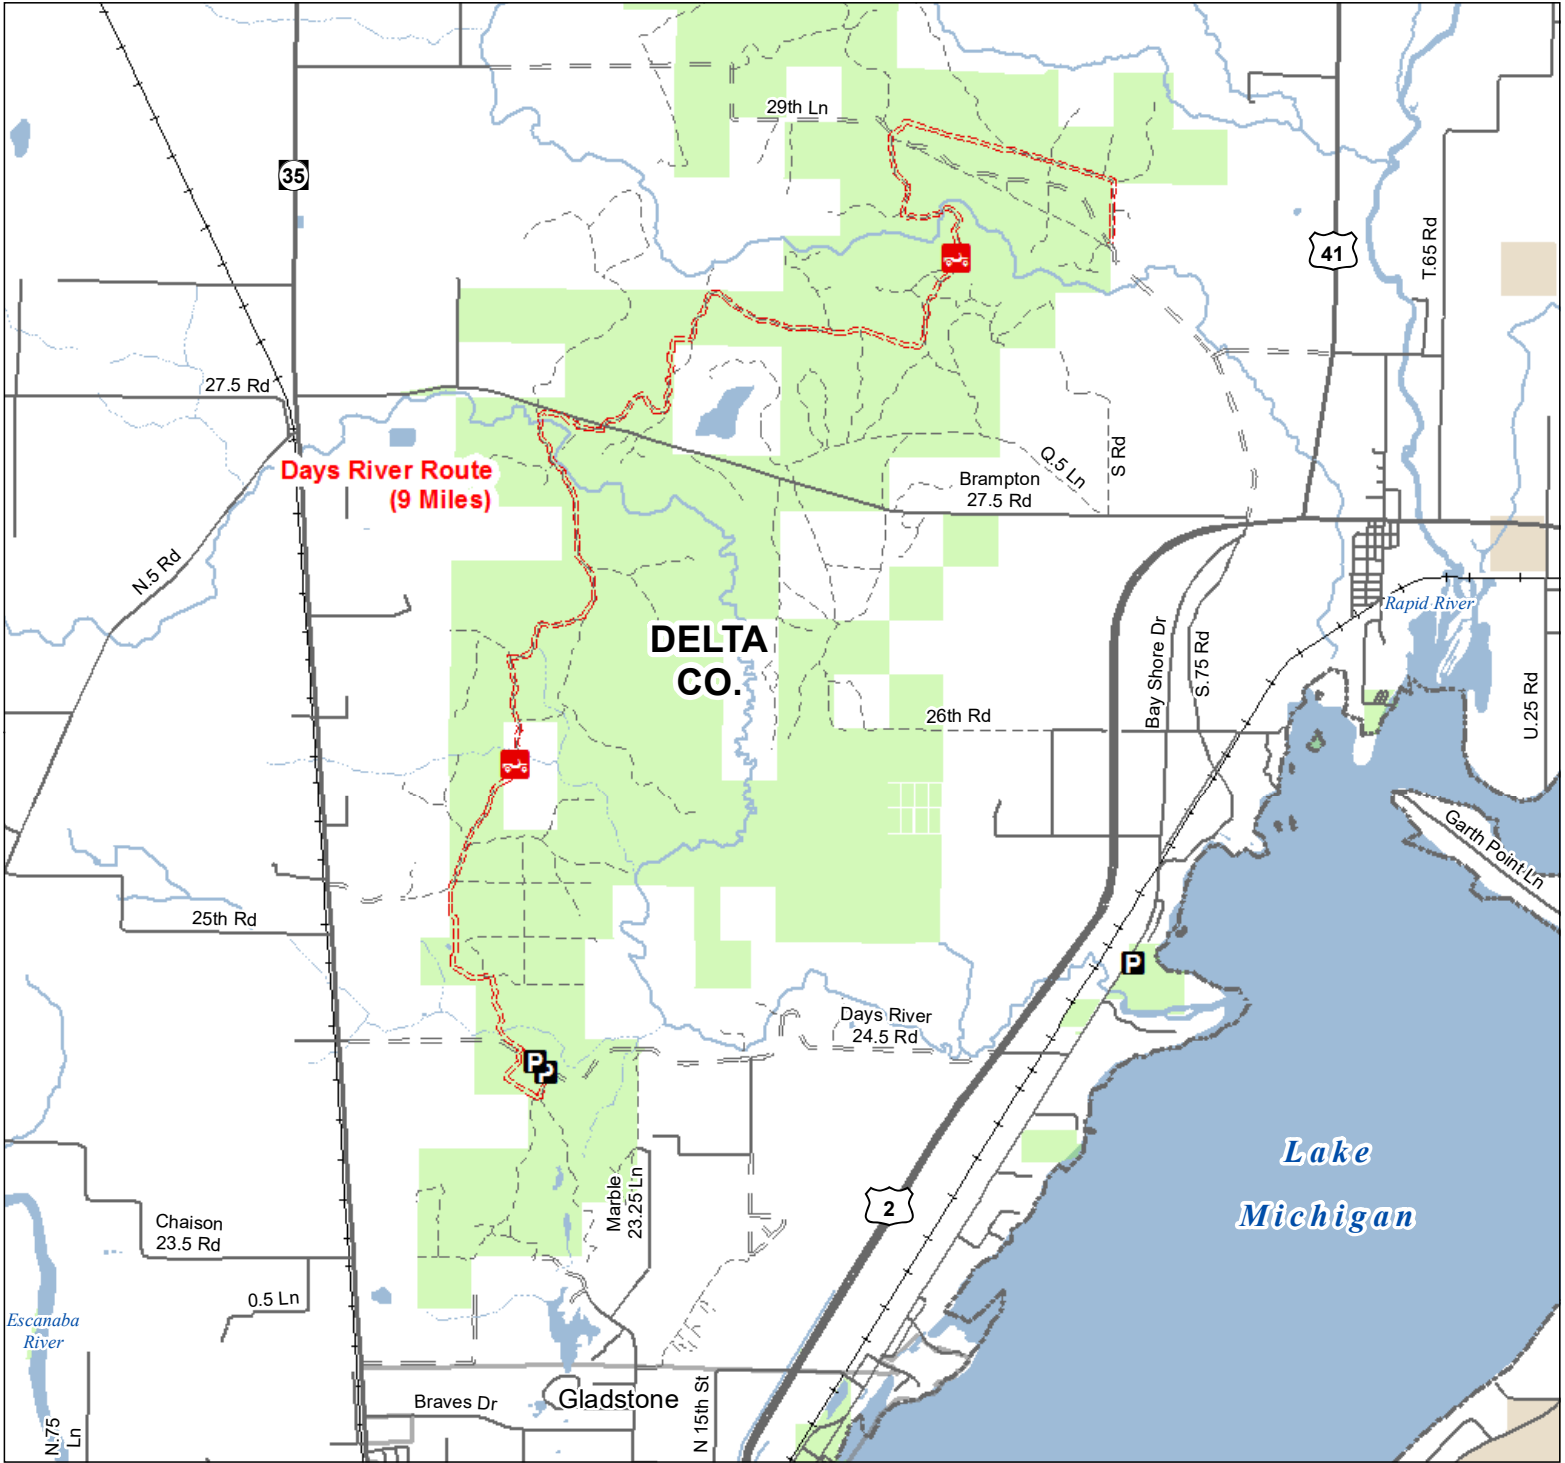

Days River Route

Delta County, Michigan

ADVISORY: Trails and Routes have two-way traffic.
 DISCLAIMER: Trails shown on this map are an approximate representation of the trail system at the time of publication and may not reflect current ground conditions.
STAY ON SIGNED TRAILS ONLY!

- Parking Lot
- ORV Routes
- ORV Route – ORVs of all sizes including off-road motorcycles. ORV license and trail permit required unless license by the Secretary of State.
- ORV Route
- Highway
- Paved Road
- Gravel Road
- Poor Dirt Road
- Railroads
- Intermittent Stream
- Perennial River
- Lakes and Rivers
- State Forest Land
- Federal Land
- City or Village
- County Boundary