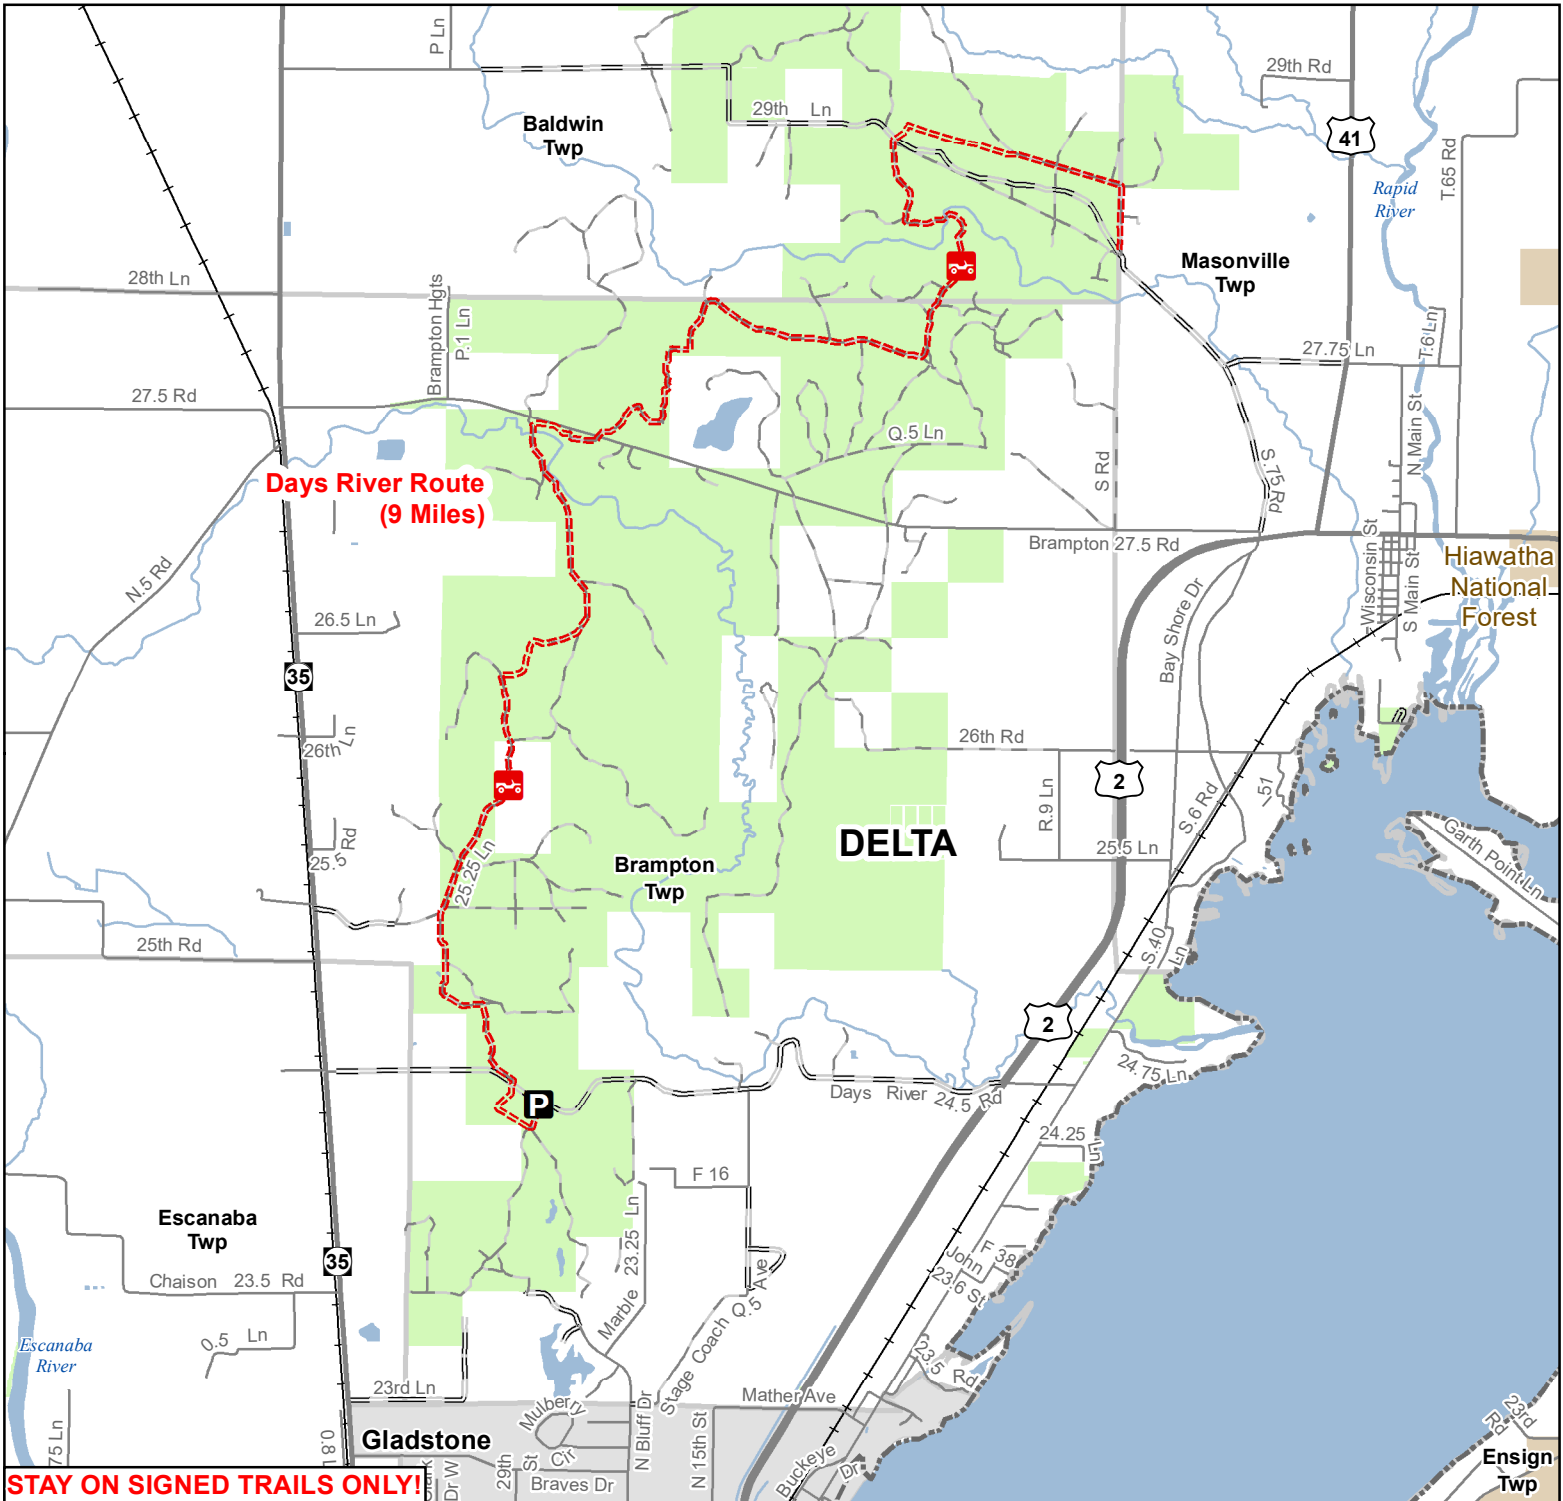

Days River Route

Delta County, Michigan

ADVISORY: Trails and Routes have two-way traffic.

DISCLAIMER: Trails shown on this map are an approximate representation of the trail system at the time of publication and may not reflect current ground conditions.

- P** Parking Lot
- ORV** ORV Route
- ORV Route – ORVs of all sizes including off-road motorcycles. ORV license and trail permit required unless licensed by the Secretary of State.
- Highways
- Paved
- Gravel

- Poor dirt
- Railroad
- City or Village
- Lakes and Rivers
- State Forest Land
- Federal Land
- Township
- County Boundary