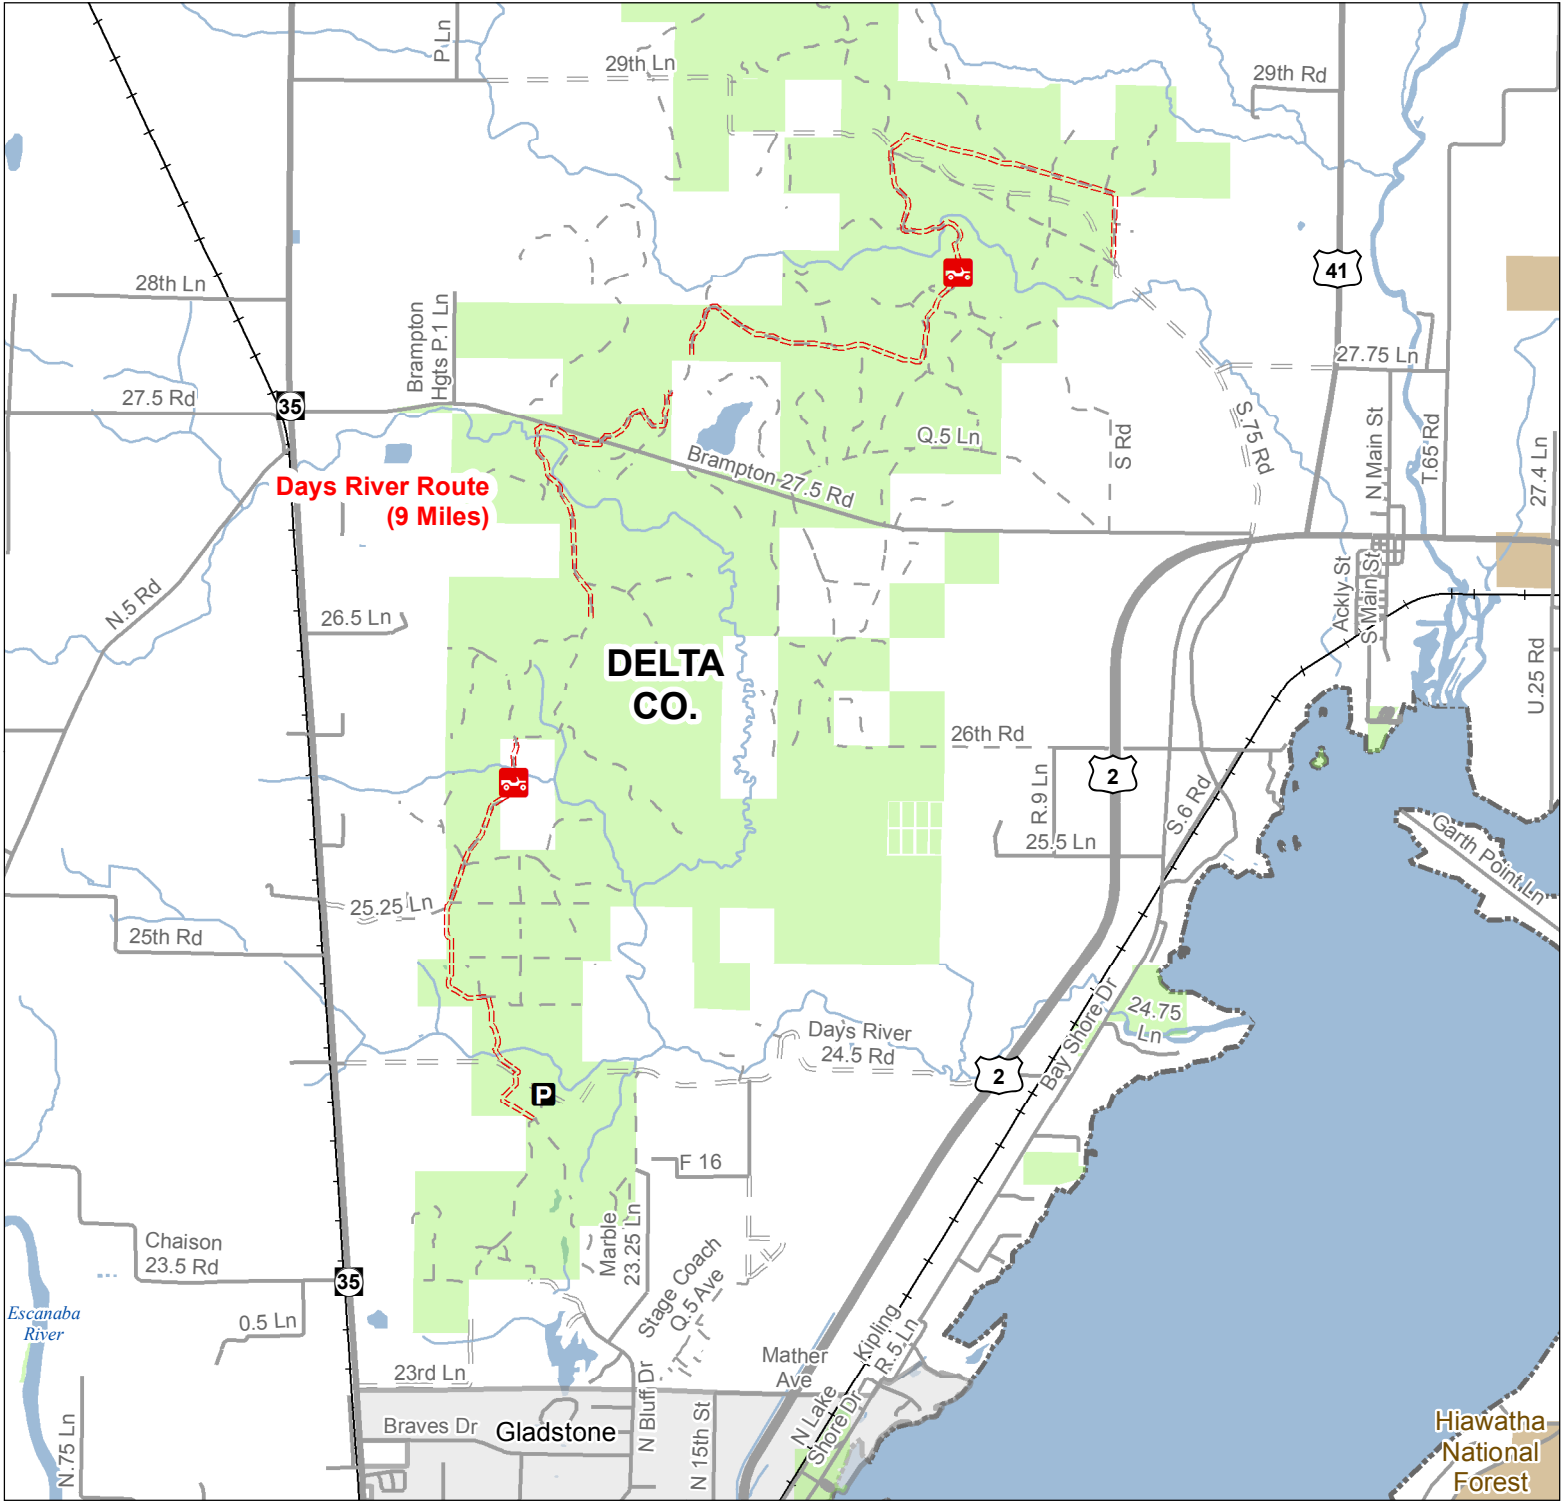

# Days River Route

## Delta County, Michigan

**ADVISORY:** Trails and Routes have two-way traffic.  
**DISCLAIMER:** Trails shown on this map are an approximate representation of the trail system at the time of publication and may not reflect current ground conditions.  
**STAY ON SIGNED TRAILS ONLY!**

- Parking Lot
- ORV Routes
- ORV Route – ORVs of all sizes including off-road motorcycles. ORV license and trail permit required unless licensed by the Secretary of State.
- ORV Route
- Highway
- Paved Road
- Gravel Road
- Poor Dirt Road
- Railroad
- Lakes and Rivers
- State Forest Land
- Federal Land
- County Boundary