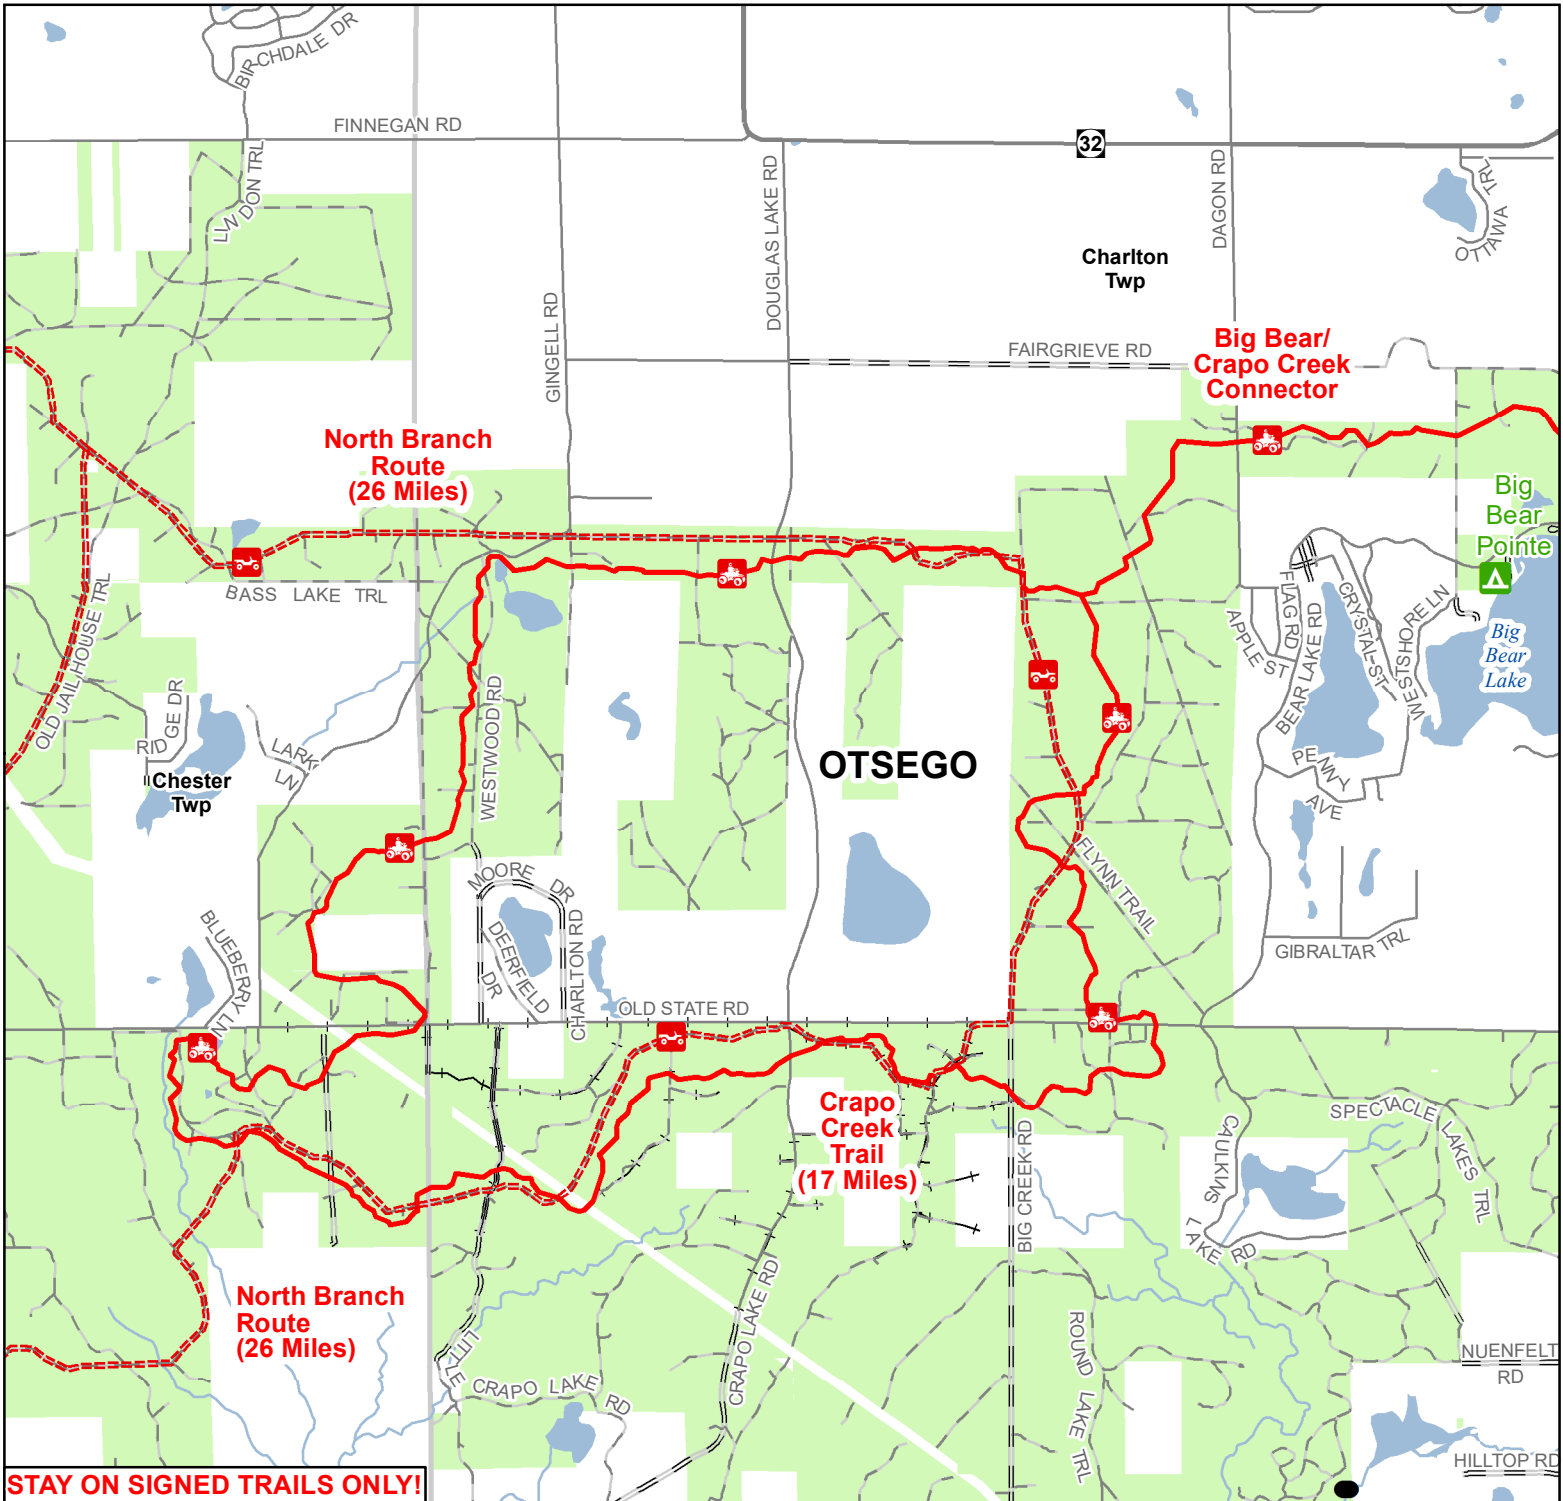

Crapo Creek Trail

Otsego County, Michigan

ADVISORY: Trails and Routes have two-way traffic.

DISCLAIMER: Trails shown on this map are an approximate representation of the trail system at the time of publication and may not reflect current ground conditions.

- Bridge
- State Forest Campground
- ORV Route
- ORV Trail
- ORV Route – ORVs of all sizes including off-road motorcycles. ORV license and trail permit required unless licensed by the Secretary of State.
- State Forest Land
- Township
- County Boundary
- Highway
- Paved
- Gravel
- Poor dirt
- Railroad
- Lakes and Rivers
- ORV Trail – ORVs 50 inches in width or less including off-road motorcycles. ORV license and trail permit required.