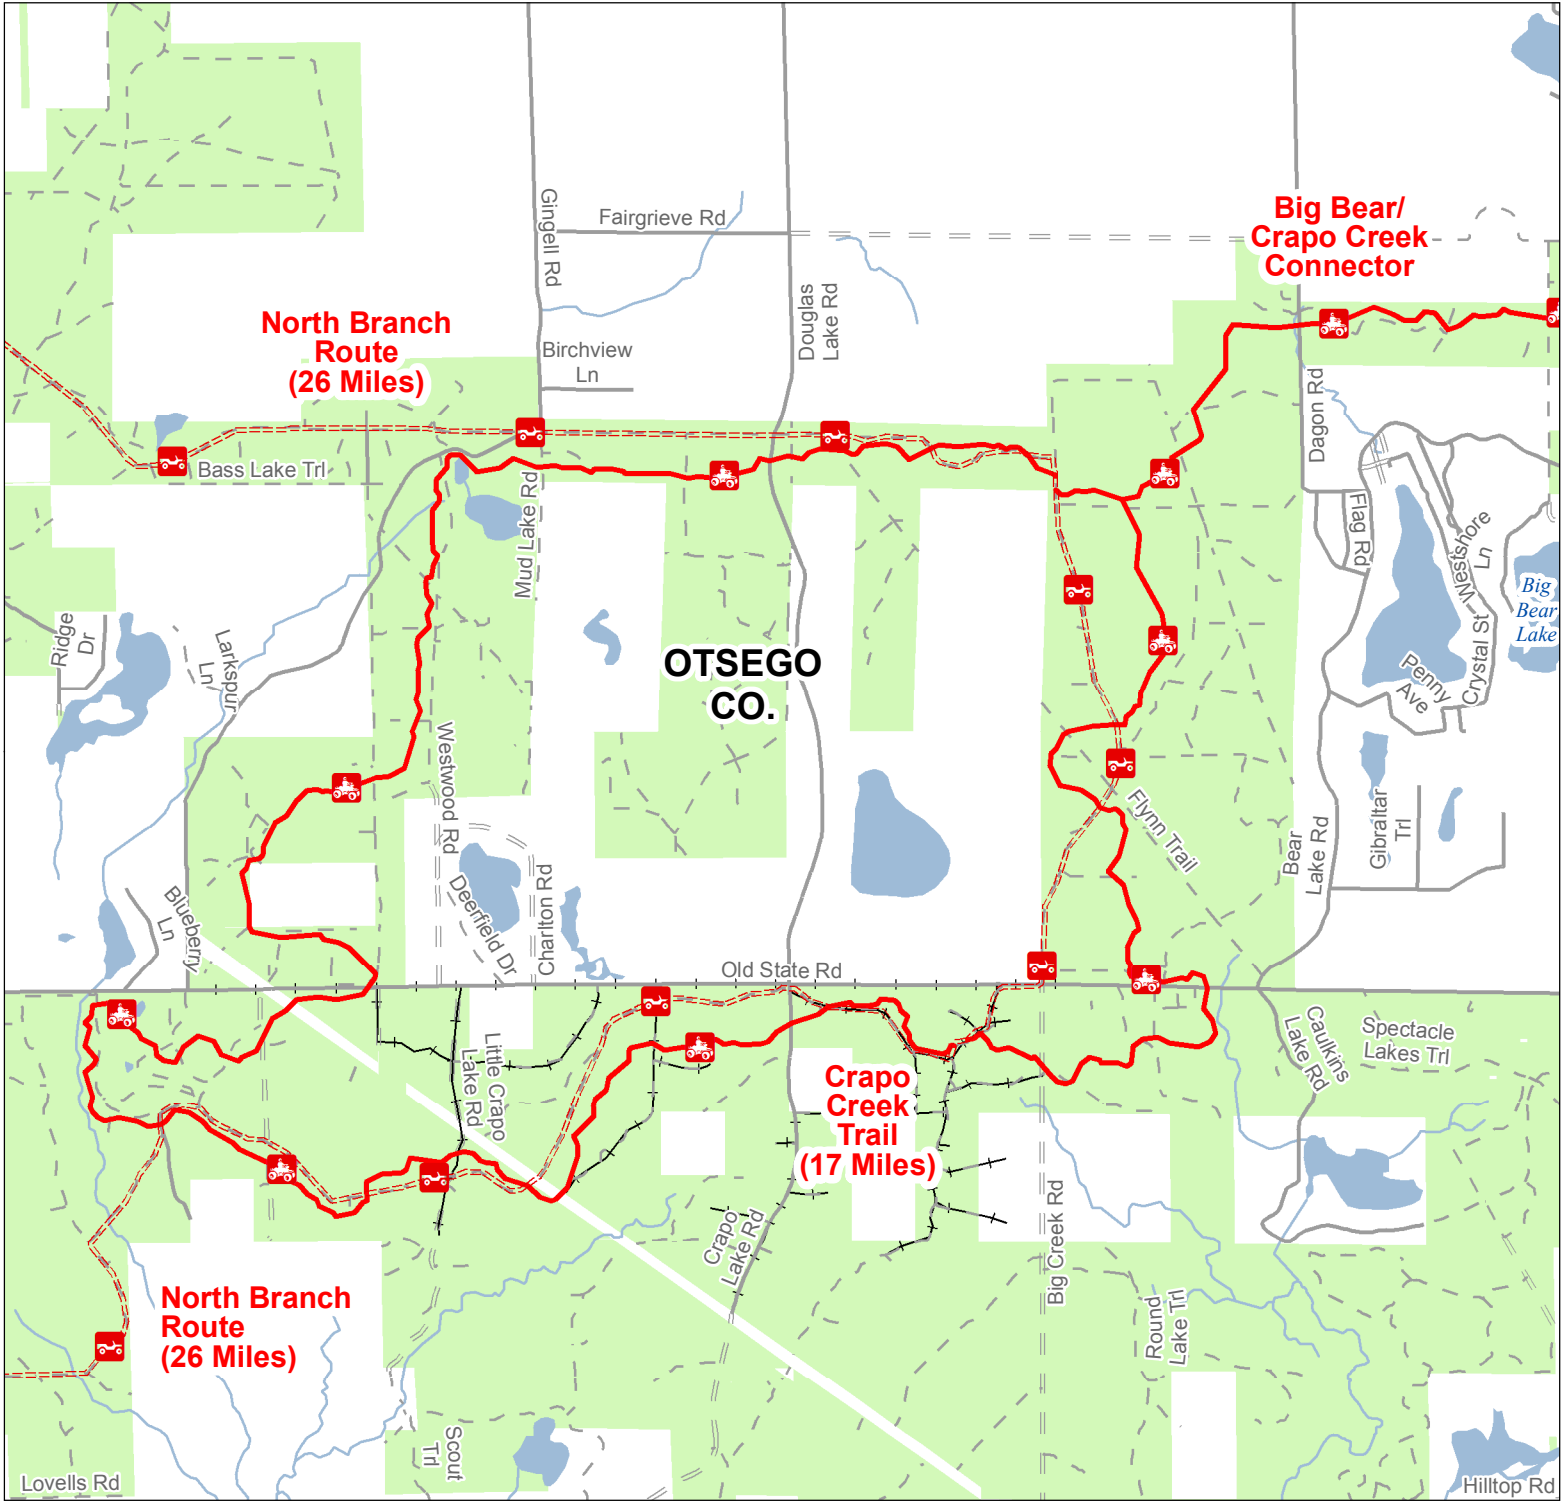

# Crapo Creek Trail

## Otsego County, Michigan

ADVISORY: Trails and Routes have two-way traffic.  
 DISCLAIMER: Trails shown on this map are an approximate representation of the trail system at the time of publication and may not reflect current ground conditions.  
**STAY ON SIGNED TRAILS ONLY!**

- Intersection
- ORV Routes
- ORV Trails
- ORV Route – ORVs of all sizes including off-road motorcycles. ORV license and trail permit required unless licensed by the Secretary of State.
- ORV Trail – ORVs 50 inches in width or less including off-road motorcycles. ORV license and trail permit required.
- Paved Road
- Gravel Road
- Poort Dirt Road
- Railroad
- Lakes and Rivers
- State Forest Land
- County Boundary