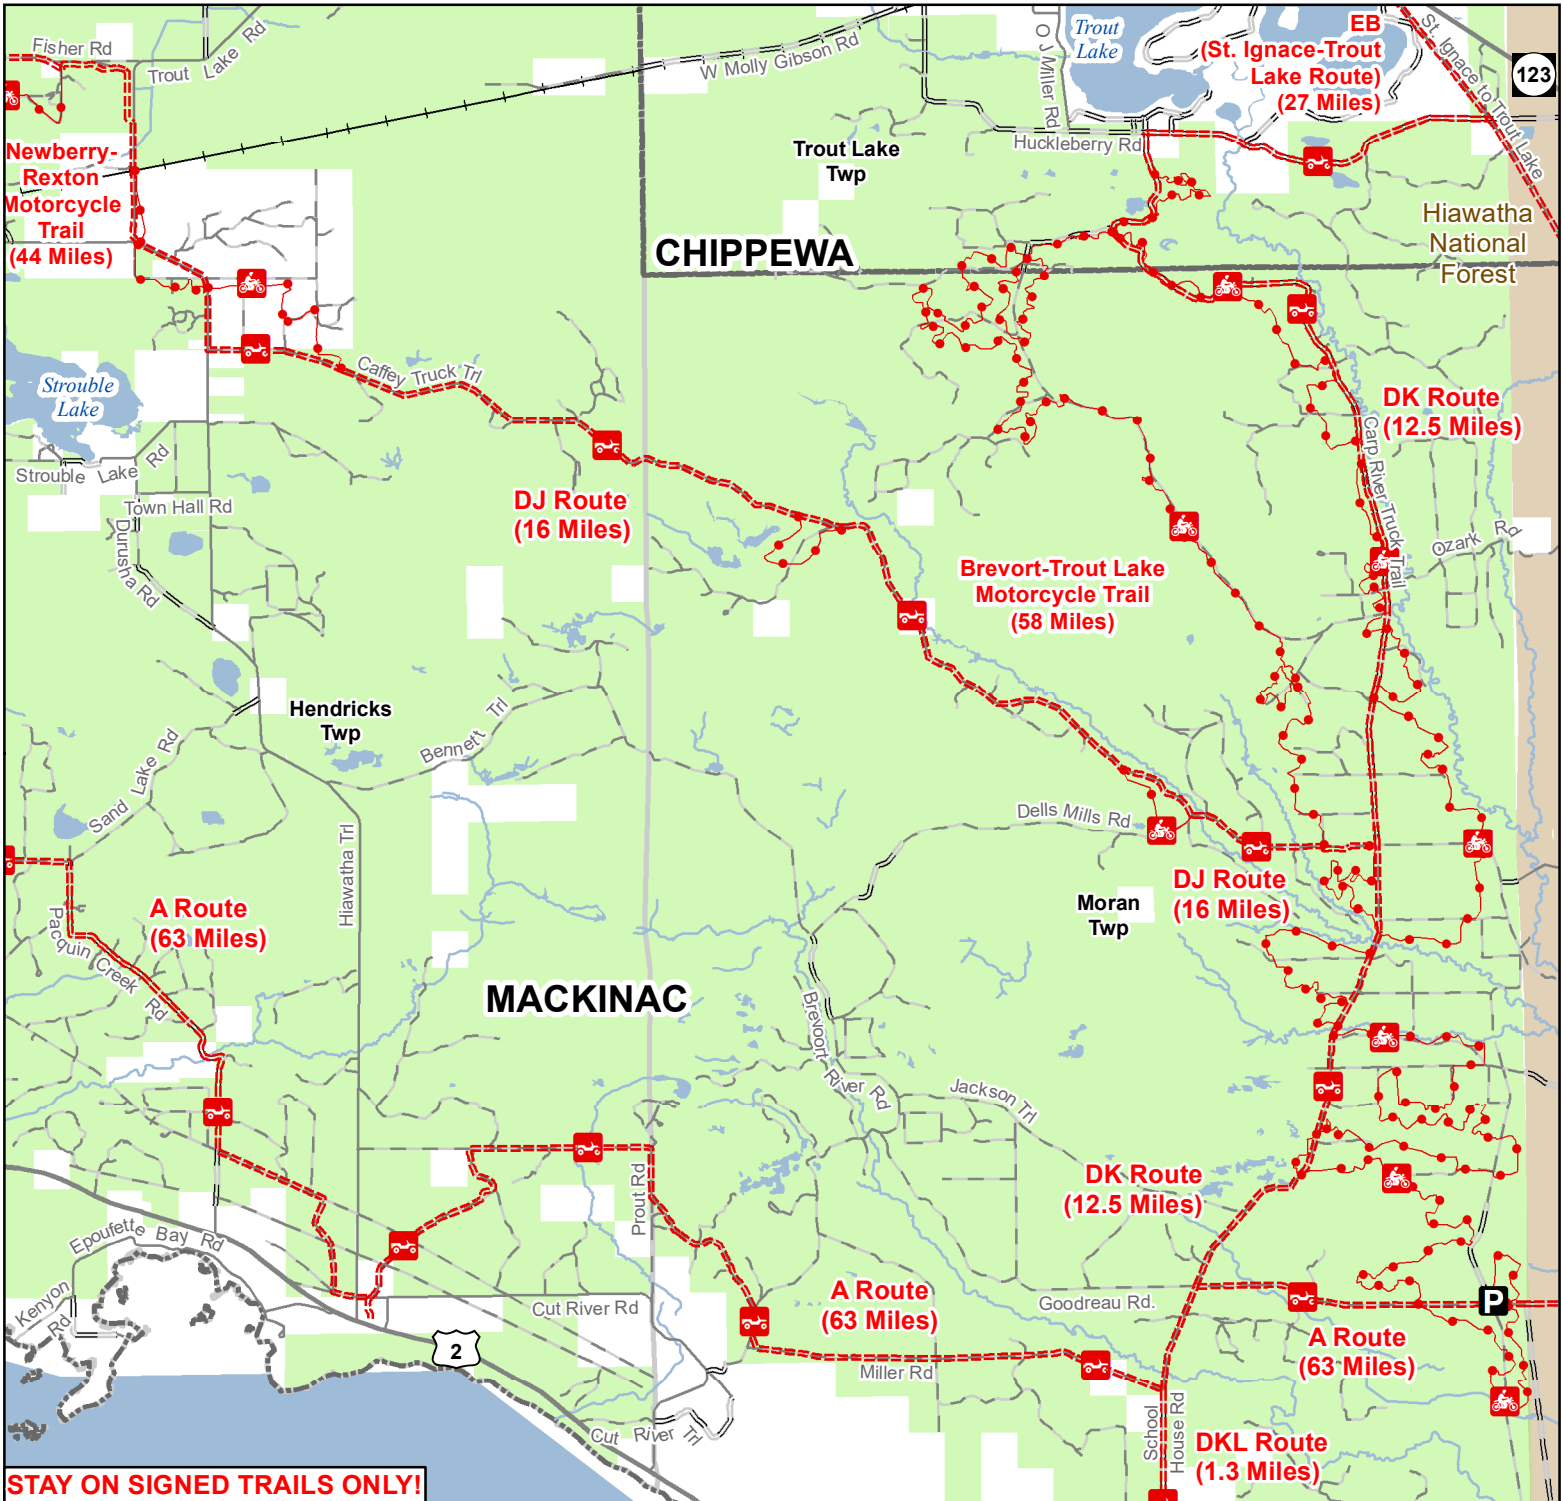

Brevort-Trout Lake Motorcycle Trail

Chippewa & Mackinac Counties, Michigan

ADVISORY: Trails and Routes have two-way traffic.

DISCLAIMER: Trails shown on this map are an approximate representation of the trail system at the time of publication and may not reflect current ground conditions.

STAY ON SIGNED TRAILS ONLY!

- Parking Lot
- ORV Route
- Motorcycle Trail (DNR License)
- Motorcycle Trail – Motorcycles Only. ORV license and trail permit required.

- ORV Route – ORVs of all sizes including off-road motorcycles. ORV license and trail permit required unless licensed by the Secretary of State.
- Highway
- Paved
- Gravel
- Poor dirt
- Railroad

- Lakes and Rivers
- State Forest Land
- Federal Land
- Township
- County Boundary