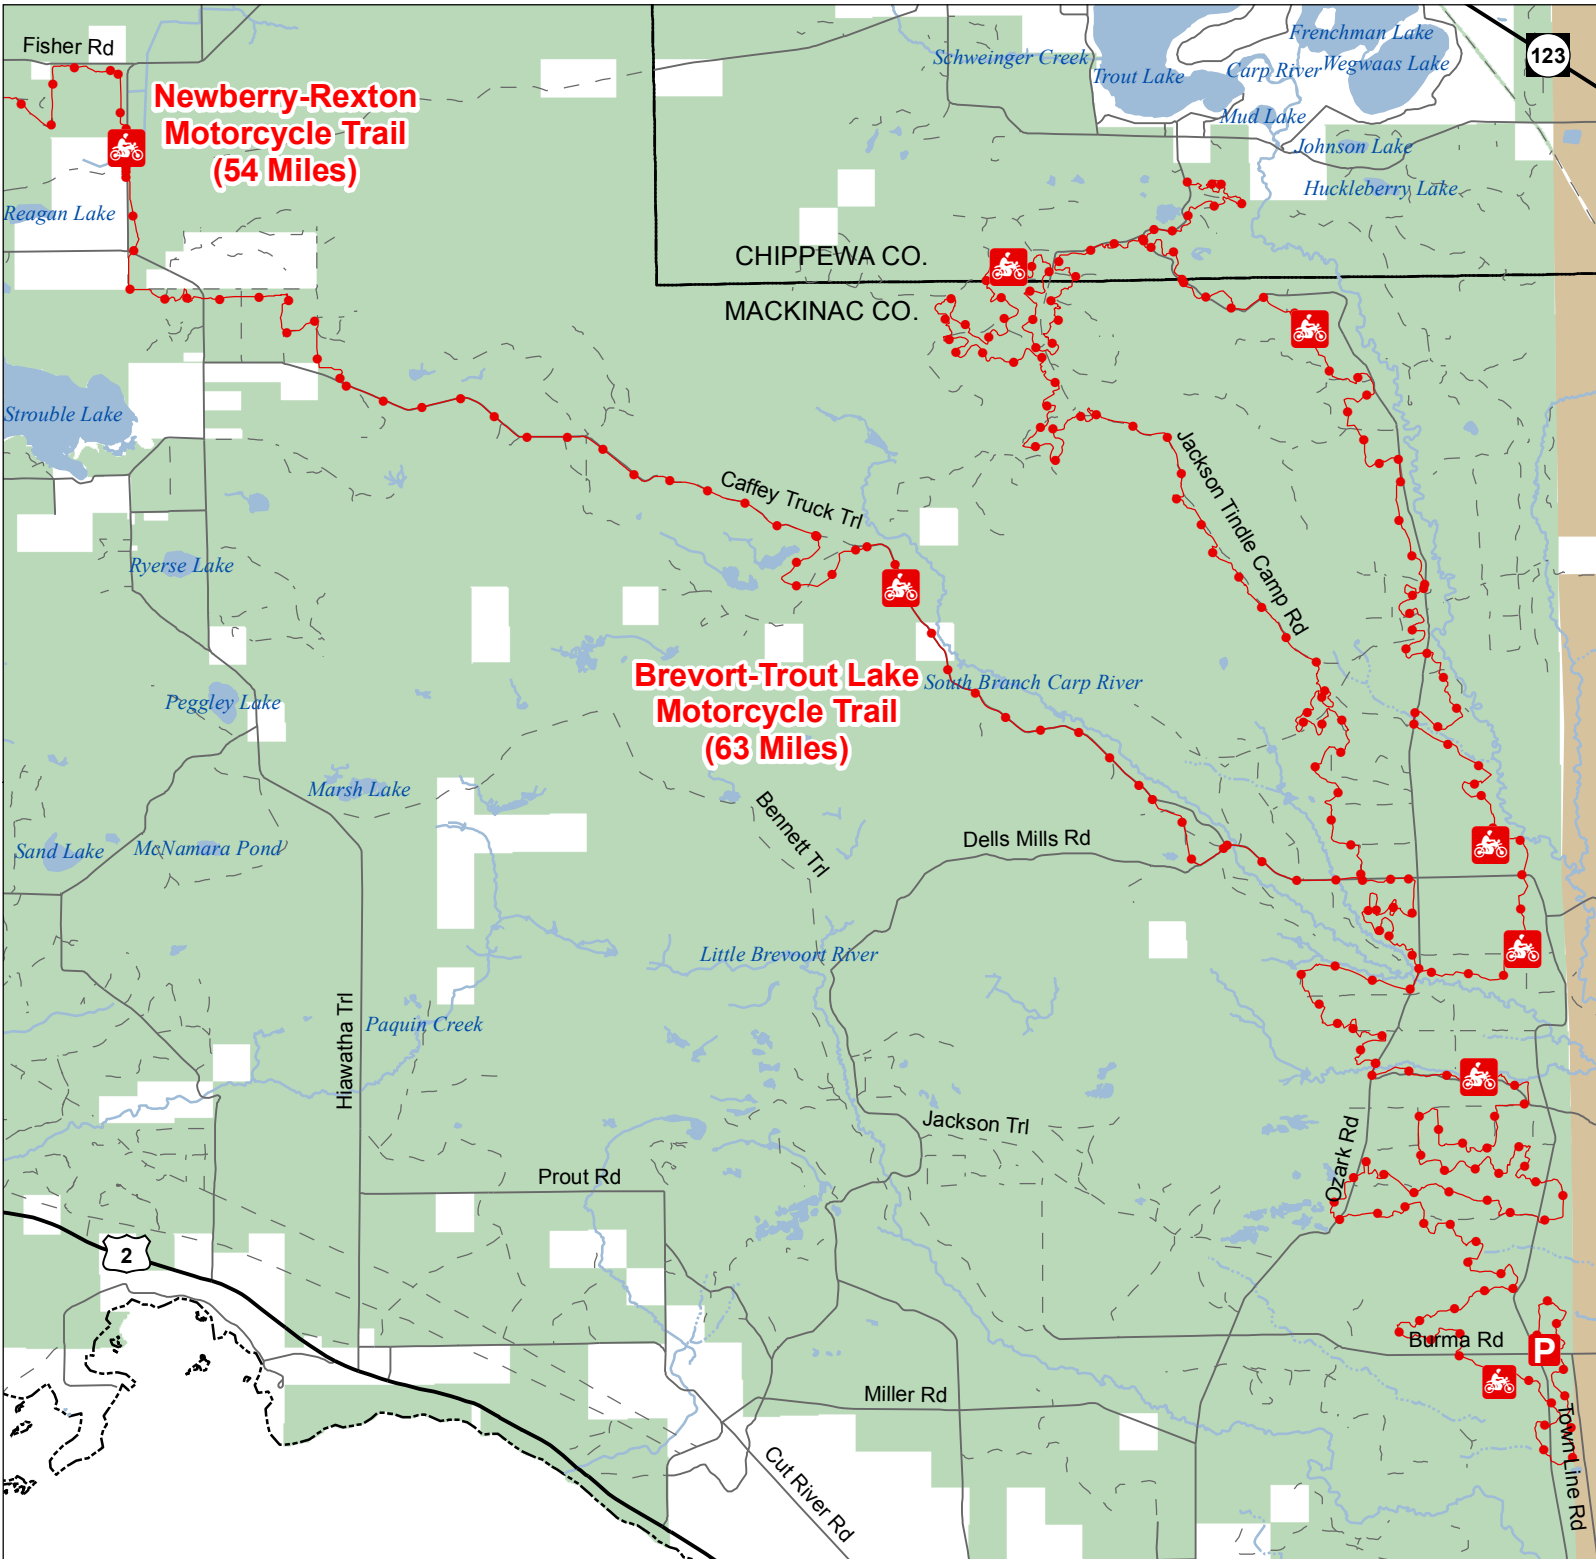

Brevort-Trout Lake Motorcycle Trail

Chippewa & Mackinac Counties, Michigan

 Motorcycle Trail – Motorcycles Only. ORV license and trail permit required.

-  Trailhead Parking
-  Highway
-  Paved or Gravel Road
-  Poor Dirt Road
-  Lakes and Rivers
-  State Forest
-  Federal Land
-  County Boundaries

Advisory: Routes have two-way traffic.
Disclaimer: Trails shown on this map are an approximate representation of the trail system at the time of publication and may not reflect current ground conditions. **STAY ON SIGNED TRAILS ONLY!**