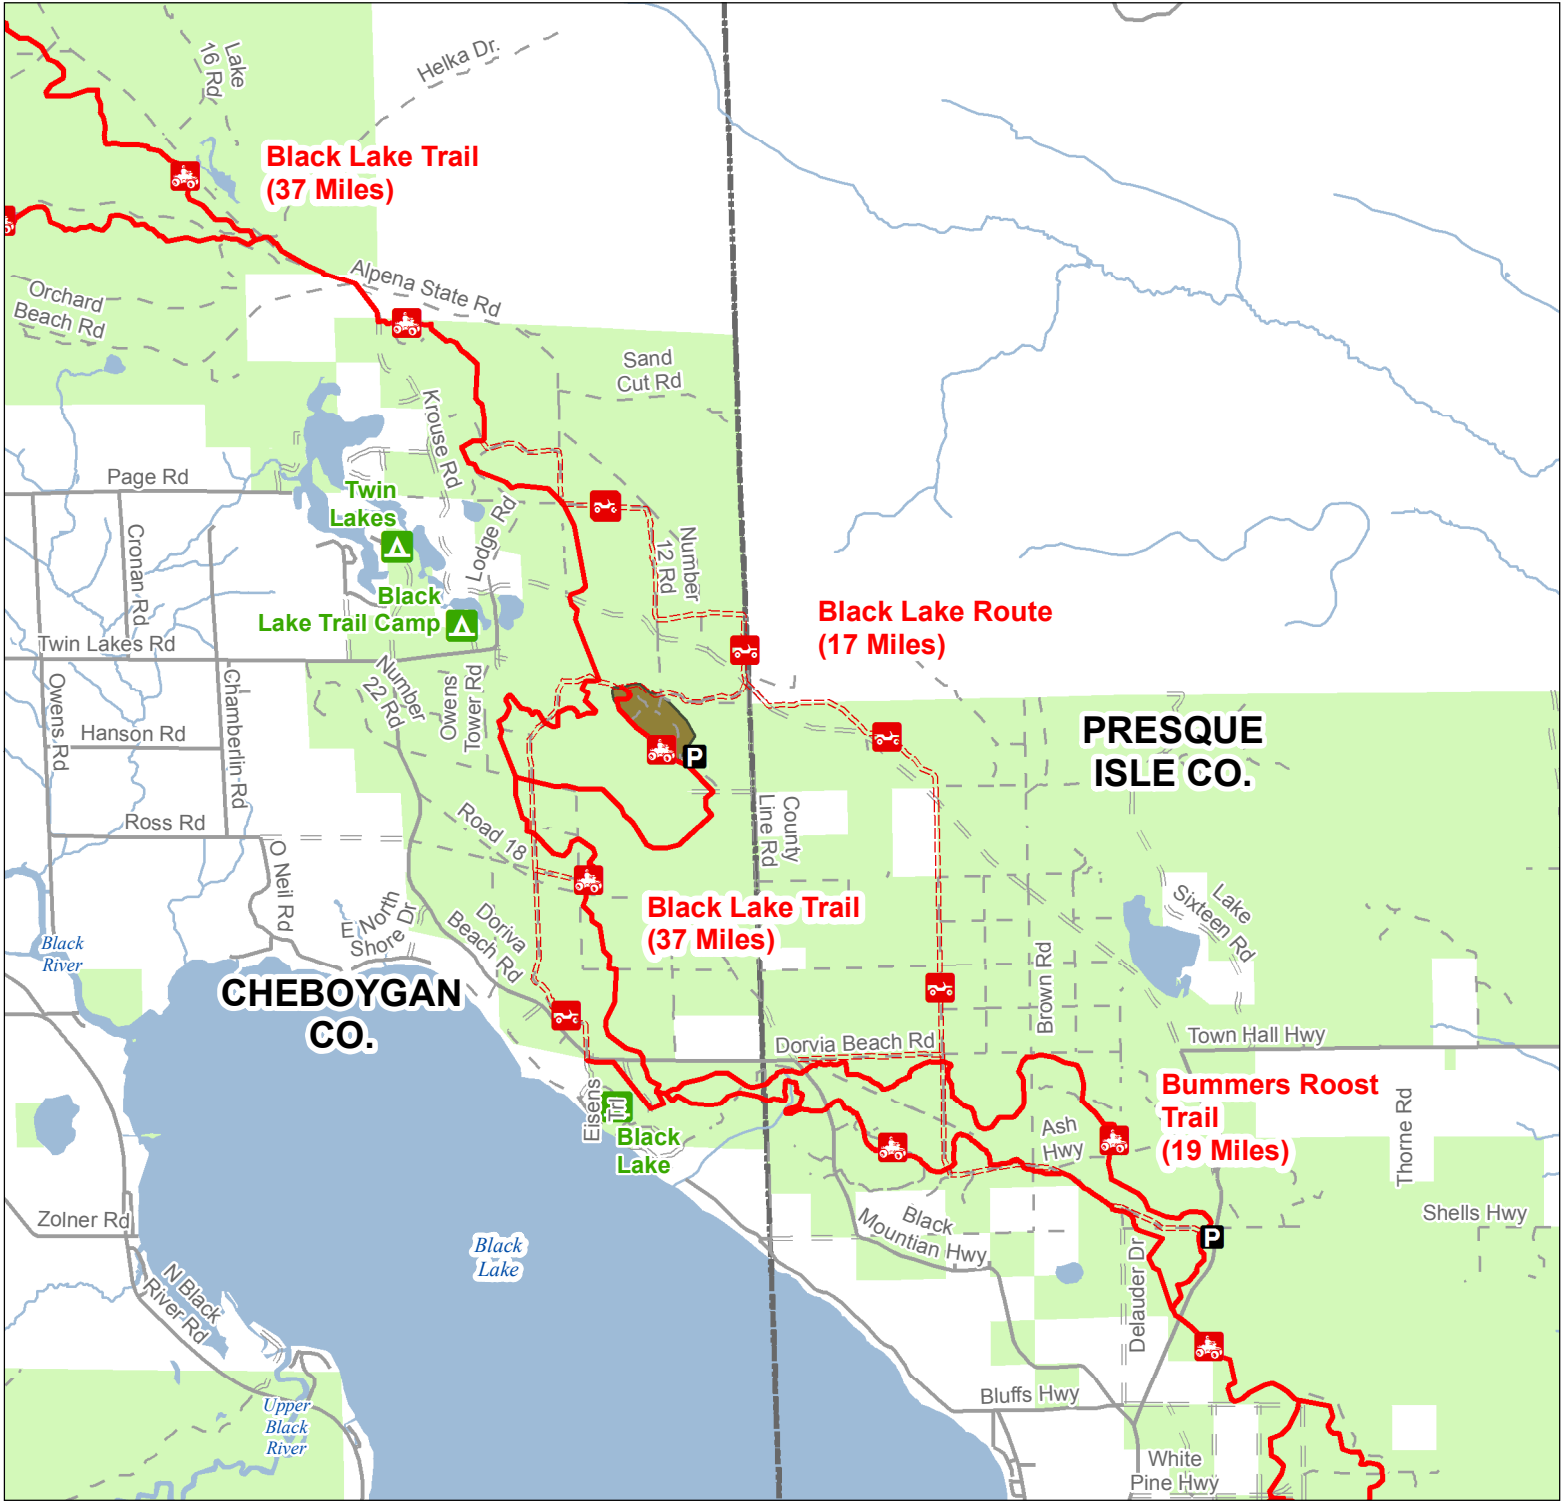

Black Lake Trail & Route South

Cheboygan & Presque Isle Counties, Michigan

ADVISORY: Trails and Routes have two-way traffic.
 DISCLAIMER: Trails shown on this map are an approximate representation of the trail system at the time of publication and may not reflect current ground conditions.
STAY ON SIGNED TRAILS ONLY!

- State Forest Campground
- Parking Lot
- ORV Routes
- ORV Trails
- ORV Route – ORVs of all sizes including off-road motorcycles. ORV license and trail permit required unless licensed by the Secretary of State.
- ORV Trail – ORVs 50 inches in width or less including off-road motorcycles. ORV license and trail permit required.
- Paved Road
- Gravel Road
- Poor Dirt Road
- Lakes and Rivers
- Scramble Area
- State Forest Land
- County Boundary