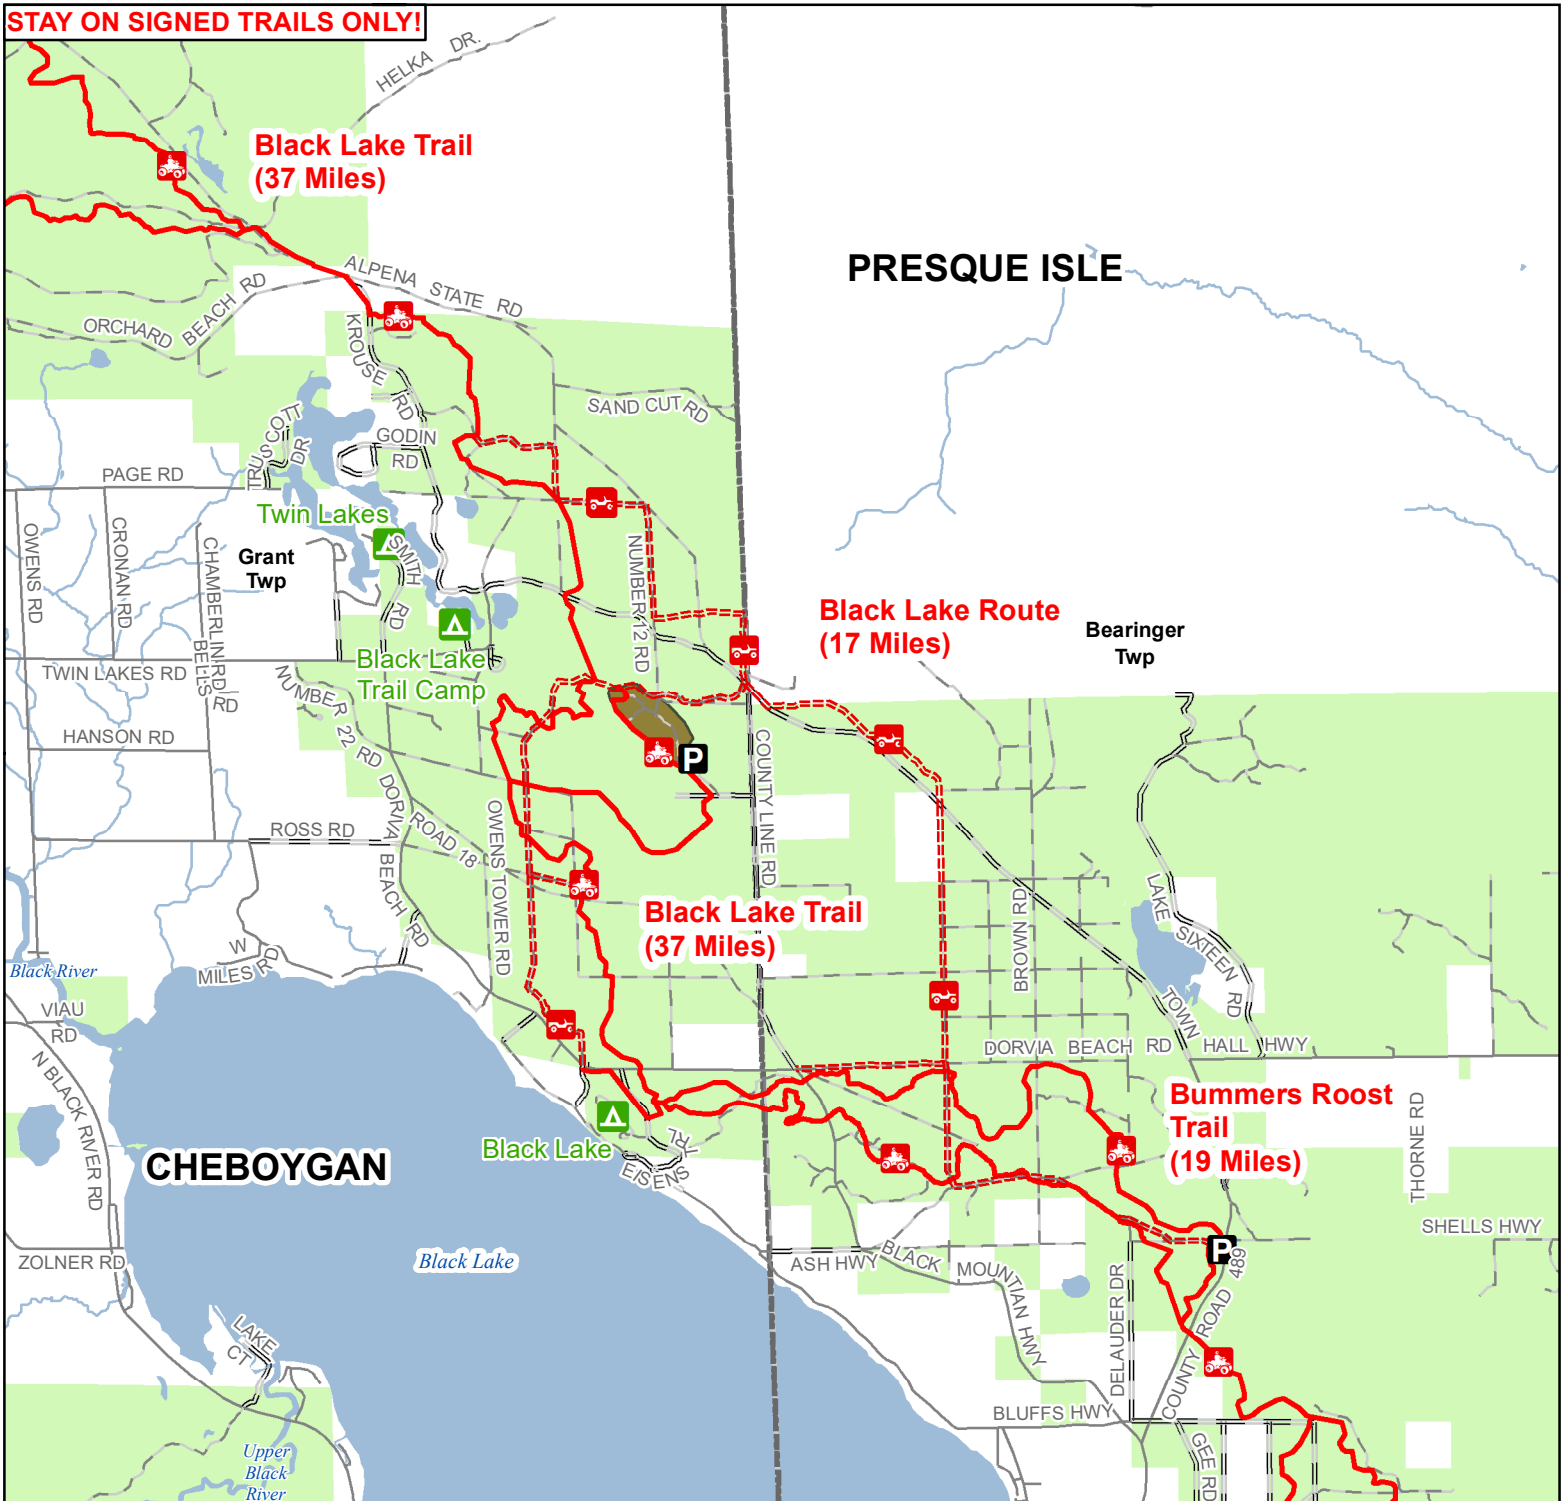

# Black Lake Trail & Route South

Cheboygan & Presque Isle Counties, Michigan

ADVISORY: Trails and Routes have two-way traffic.

DISCLAIMER: Trails shown on this map are an approximate representation of the trail system at the time of publication and may not reflect current ground conditions.

**STAY ON SIGNED TRAILS ONLY!**

- State Forest Campground
- Parking Lot
- ORV Route
- ORV Trail
- ORV Route – ORVs of all sizes including off-road motorcycles. ORV license and trail permit required unless licensed by the Secretary of State.
- 
- ORV Trail – ORVs 50 inches in width or less including off-road motorcycles. ORV license and trail permit required.
- Paved
- Gravel
- Poor dirt
- Scramble Area
- Lakes and Rivers
- State Forest Land
- Township
- County Boundary