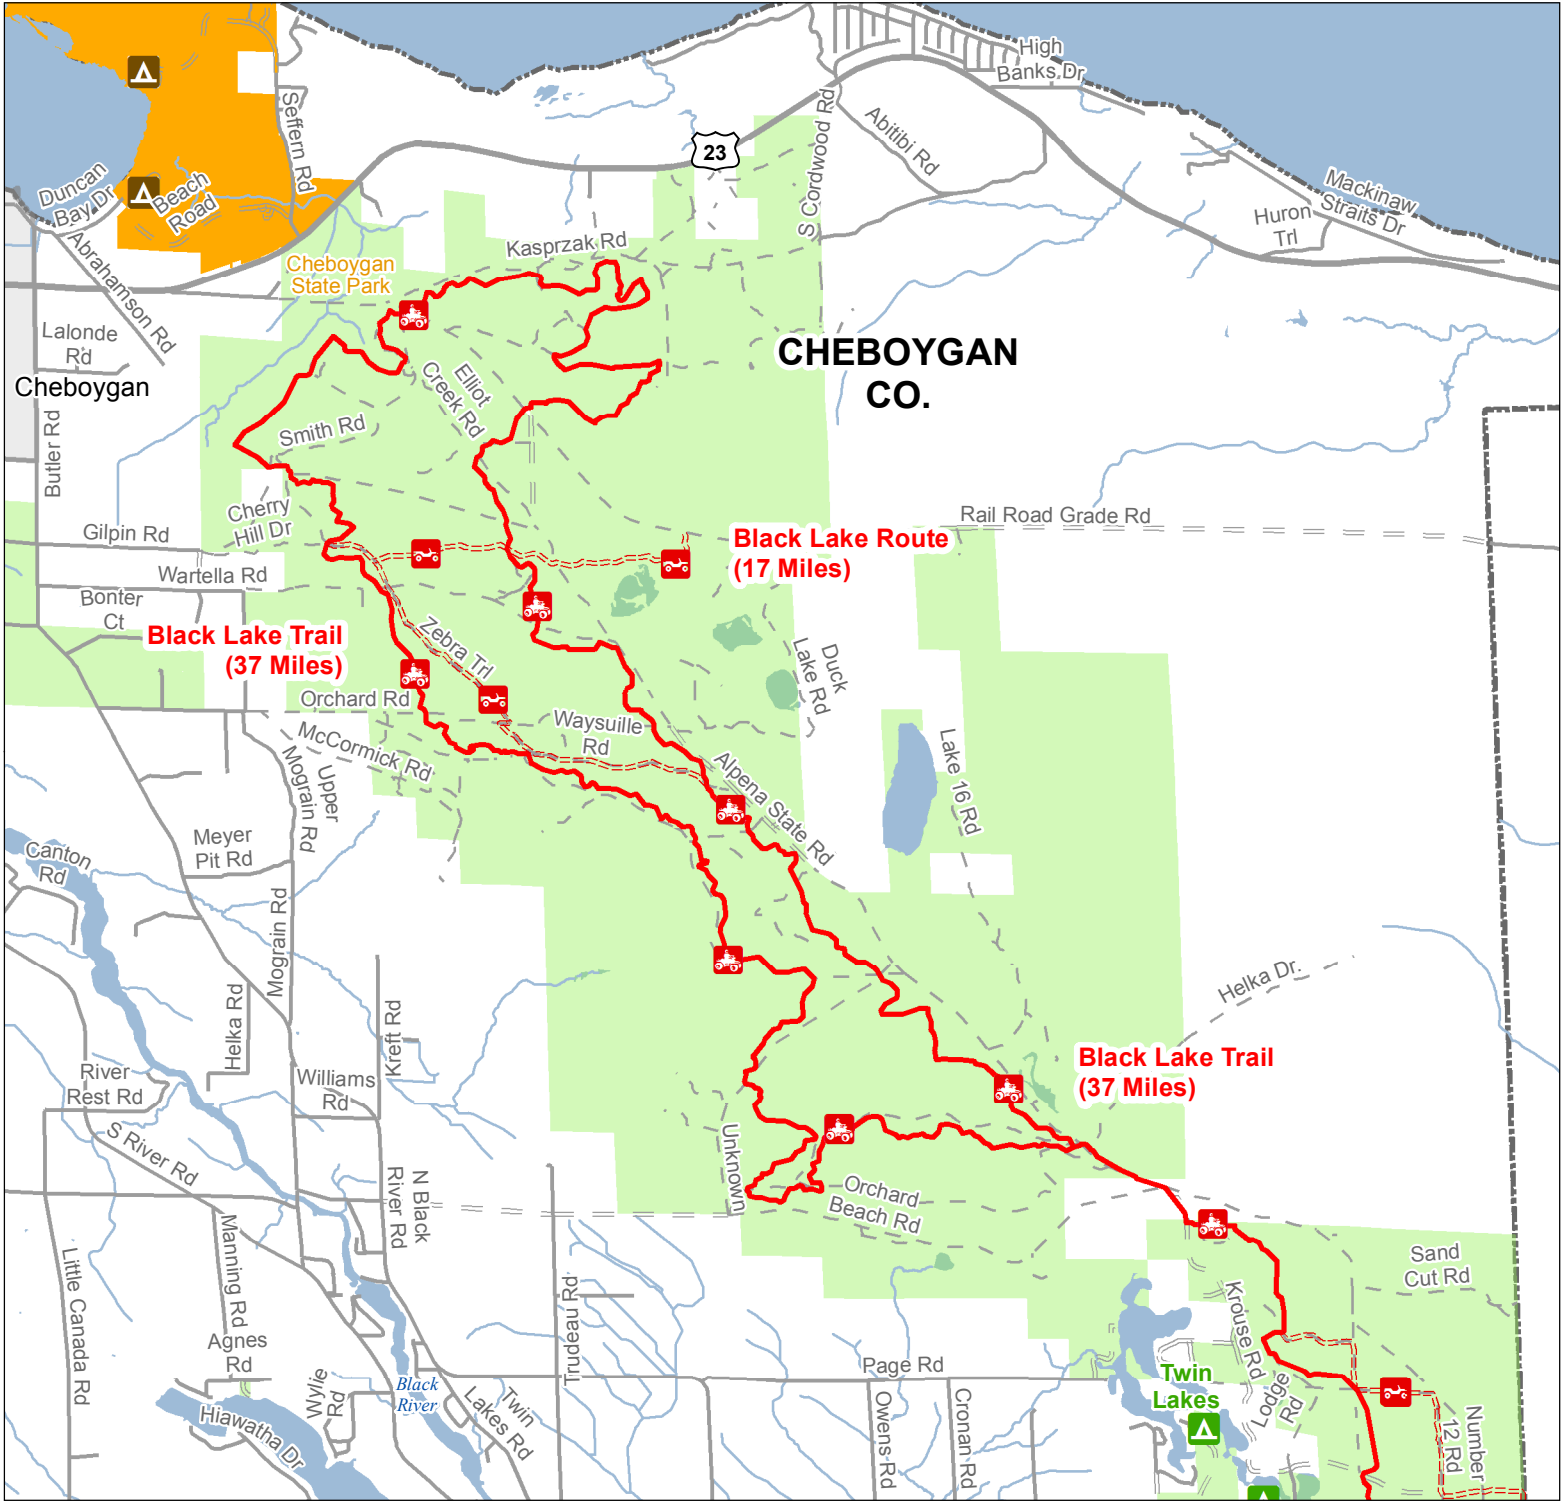

Black Lake Trail & Route North

Cheboygan County, Michigan

ADVISORY: Trails and Routes have two-way traffic.
 DISCLAIMER: Trails shown on this map are an approximate representation of the trail system at the time of publication and may not reflect current ground conditions.
STAY ON SIGNED TRAILS ONLY!

- State Forest Campground
- State Park Campgrounds
- ORV Routes
- ORV Trails
- ORV Route – ORVs of all sizes including off-road motorcycles. ORV license and trail permit required unless licensed by the Secretary of State.
- ORV Trail – ORVs 50 inches in width or less including off-road motorcycles. ORV license and trail permit required.
- Highway
- Paved Road
- Gravel Road
- Poor Dirt Road
- Lakes and Rivers
- State Park Boundary
- State Forest Land
- County Boundary