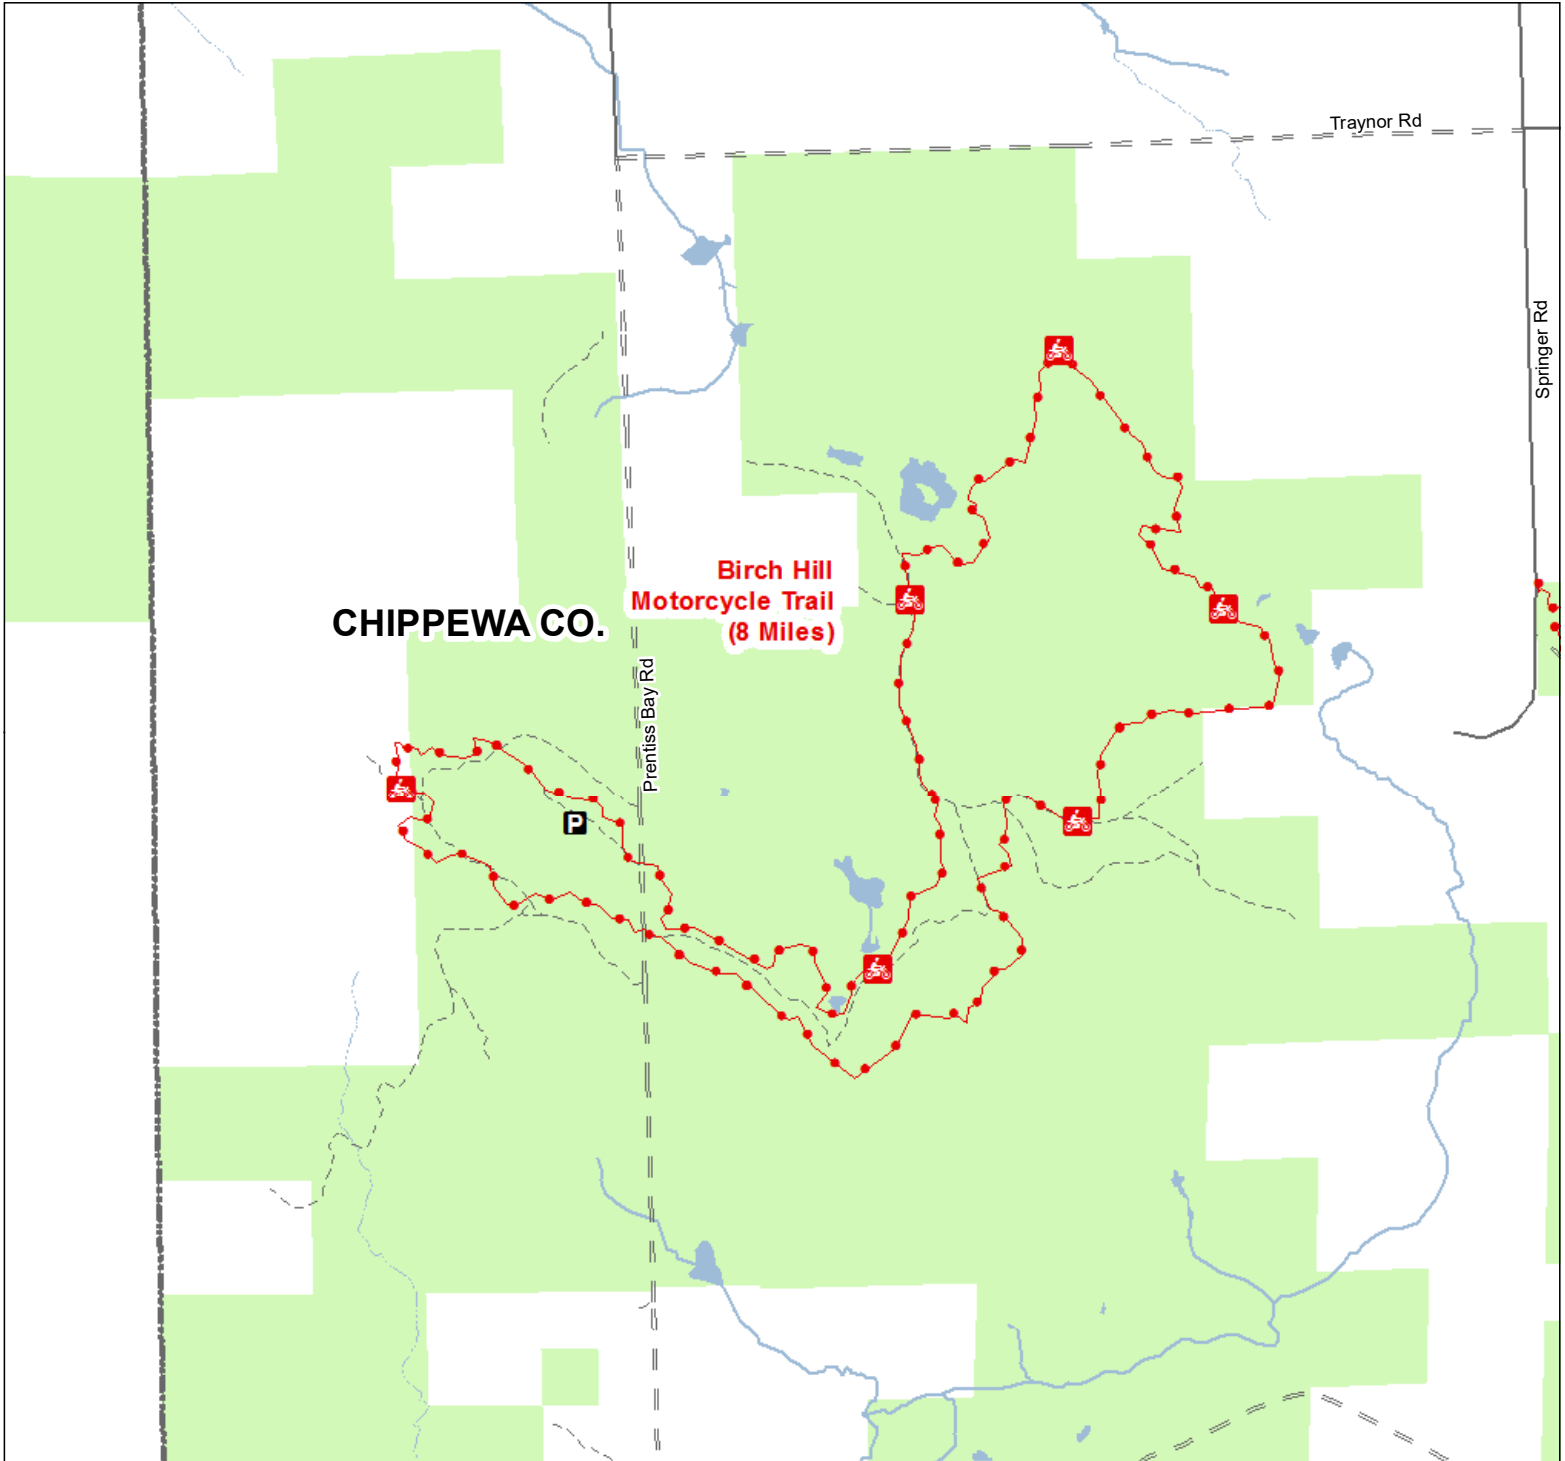

Birch Hill Motorcycle Trail

Chippewa County, Michigan

ADVISORY: Trails and Routes have two-way traffic.
DISCLAIMER: Trails shown on this map are an approximate representation of the trail system at the time of publication and may not reflect current ground conditions.
STAY ON SIGNED TRAILS ONLY!

- Parking Lot
- Motorcycle Trails (DNR License)
- Motorcycle Trail – Motorcycles Only. ORV license and trail permit required.
- Paved Road
- Gravel Road
- Poor Dirt Road
- Intermittent Stream
- Perennial River
- Lakes and Rivers

- State Forest Land
- County Boundary