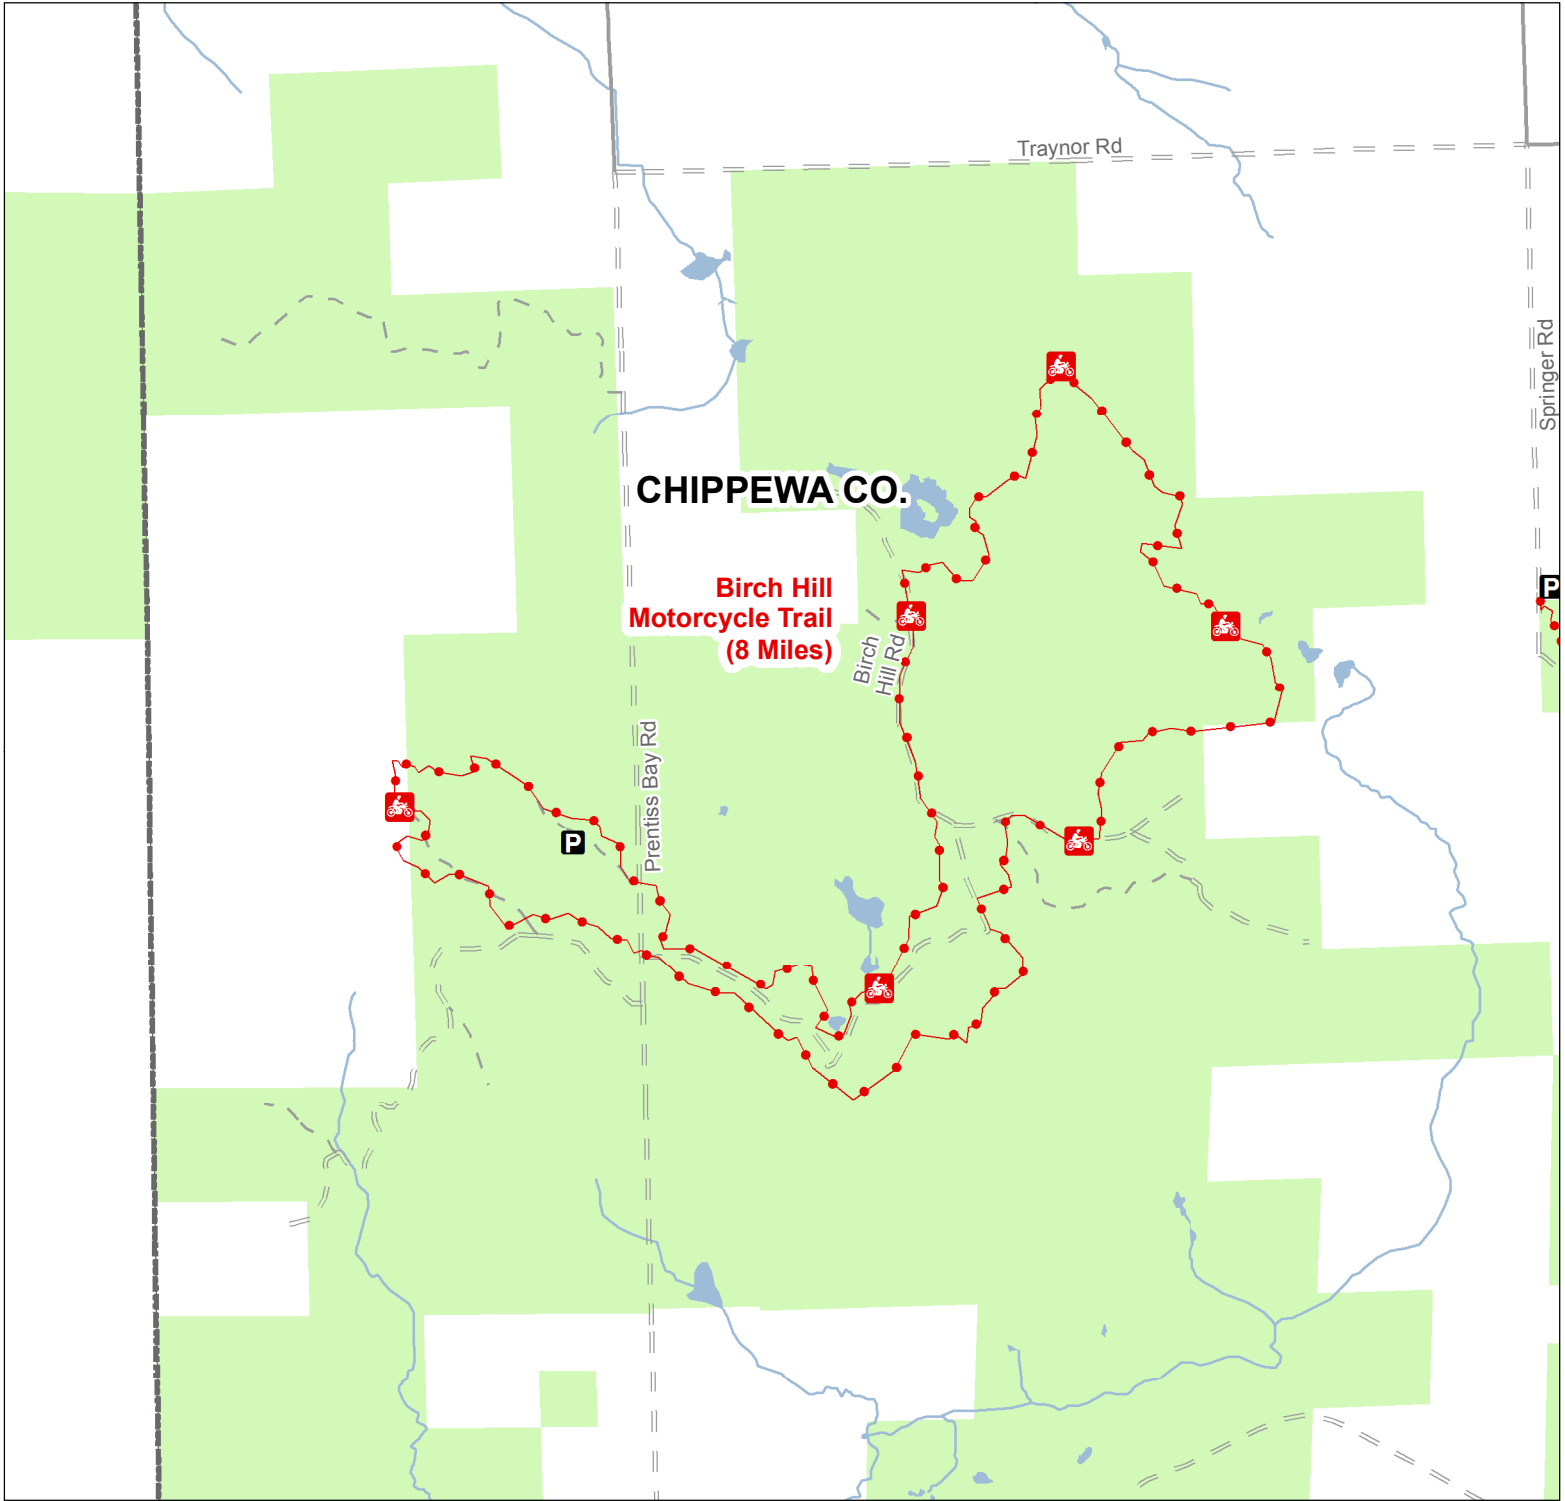

Birch Hill Motorcycle Trail

Chippewa County, Michigan

ADVISORY: Trails and Routes have two-way traffic.
 DISCLAIMER: Trails shown on this map are an approximate representation of the trail system at the time of publication and may not reflect current ground conditions.
STAY ON SIGNED TRAILS ONLY!

- Parking Lot
- Motorcycle Trails (DNR License)
- Motorcycle Trail – Motorcycles Only. ORV license and trail permit required.
- Paved Road
- Gravel Road
- Poor Dirt Road
- Lakes and Rivers
- State Forest Land
- County Boundary