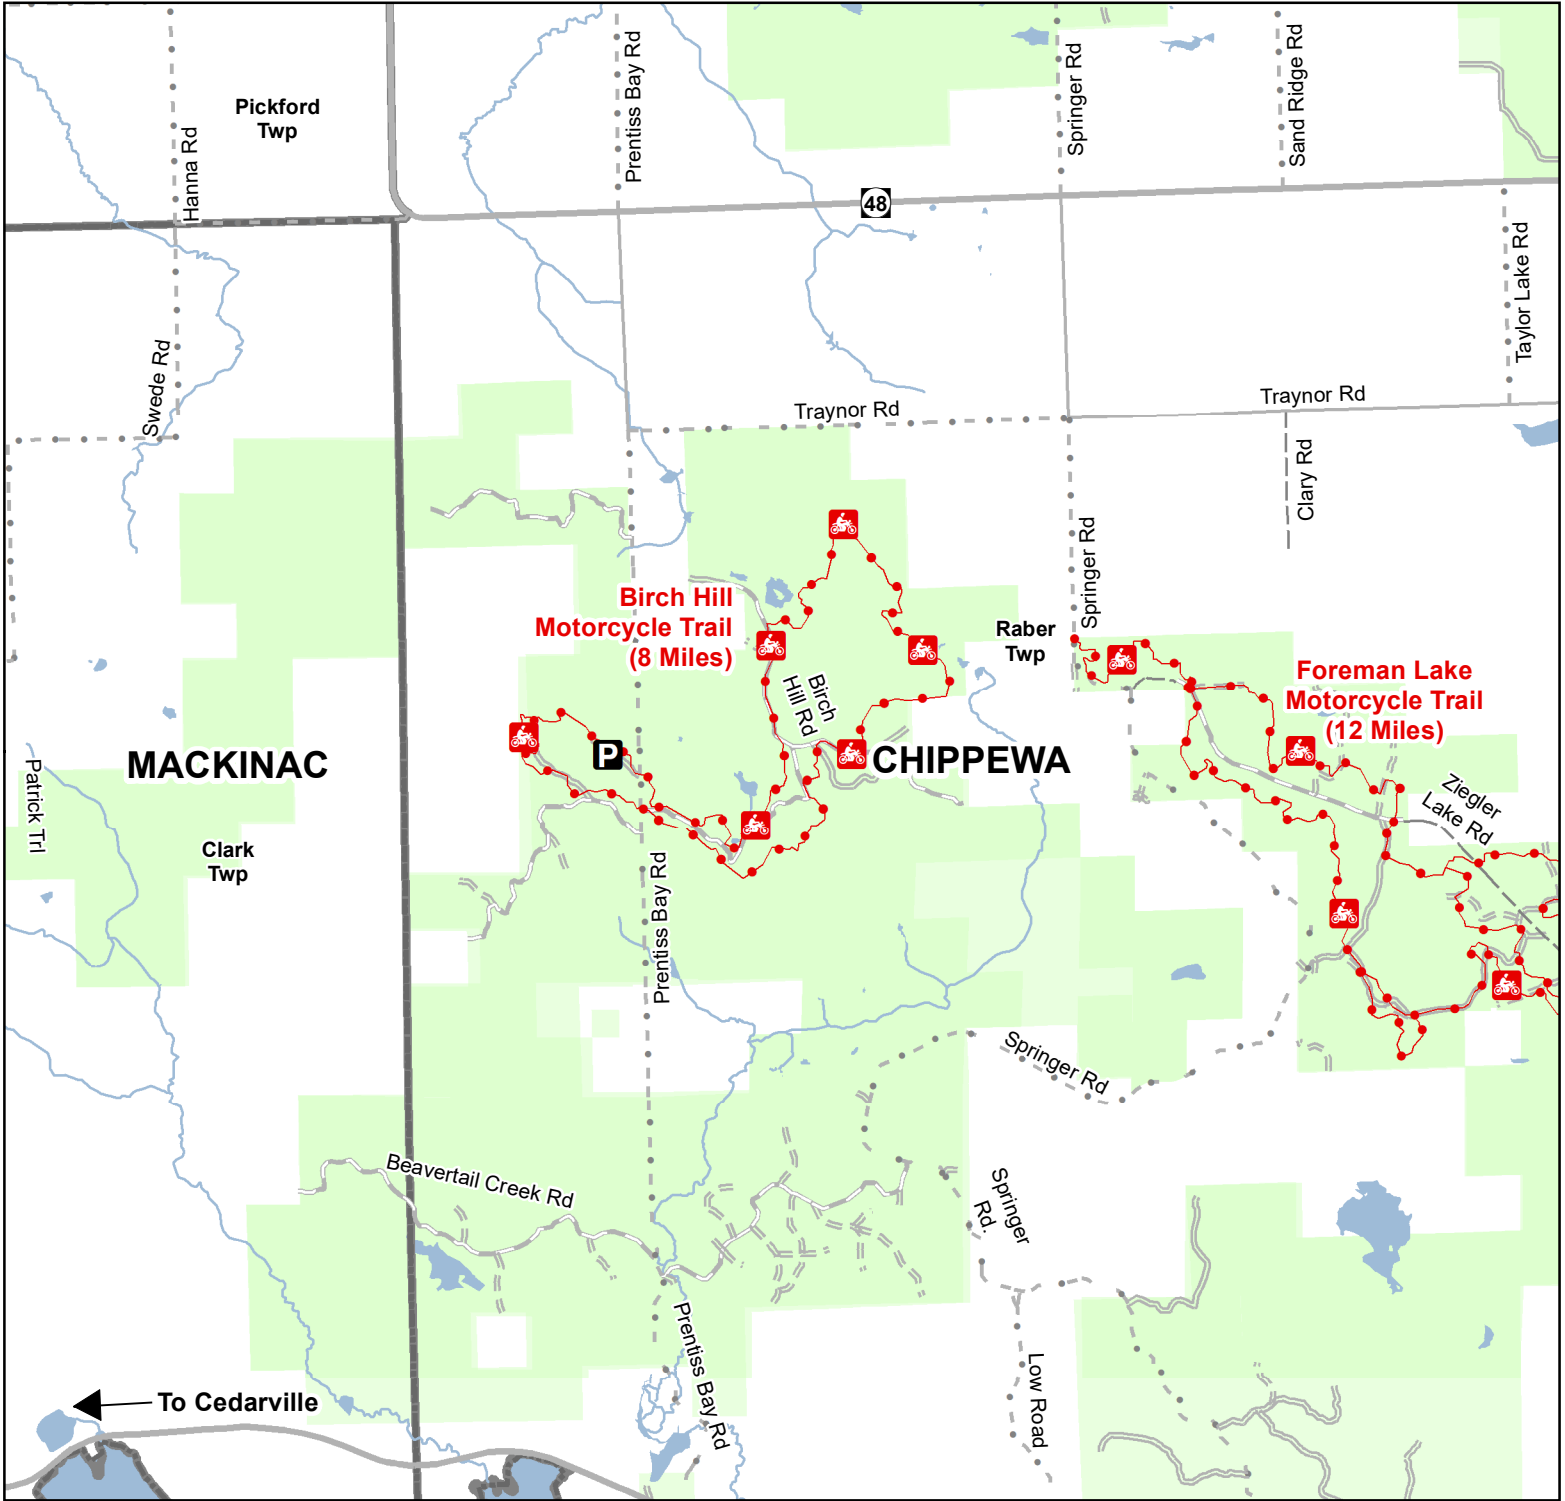

Birch Hill Motorcycle Trail

Chippewa County, Michigan

ADVISORY: Trails and Route have two-way traffic. STAY ON SIGNED TRAILS ONLY!
DISCLAIMER: Trails shown on this map are an approximate representation of the trail system at the time of publication and may not reflect current ground conditions.

- Parking Lot
- Motorcycle Trail (DNR License)
- Motorcycle Trail – Motorcycles Only. ORV license and trail permit required.
- DNR - Primary Forest Road
- DNR - Secondary Forest Road
- DNR - Forest Access Route
- Federal / State Highway

- Federal / State / County - Paved Road
- Federal / State - Dirt/Gravel Road
- County - Gravel Road
- County - Dirt Road (Seasonal)
- Lakes and Rivers
- State Forest Land
- Township
- County Boundary