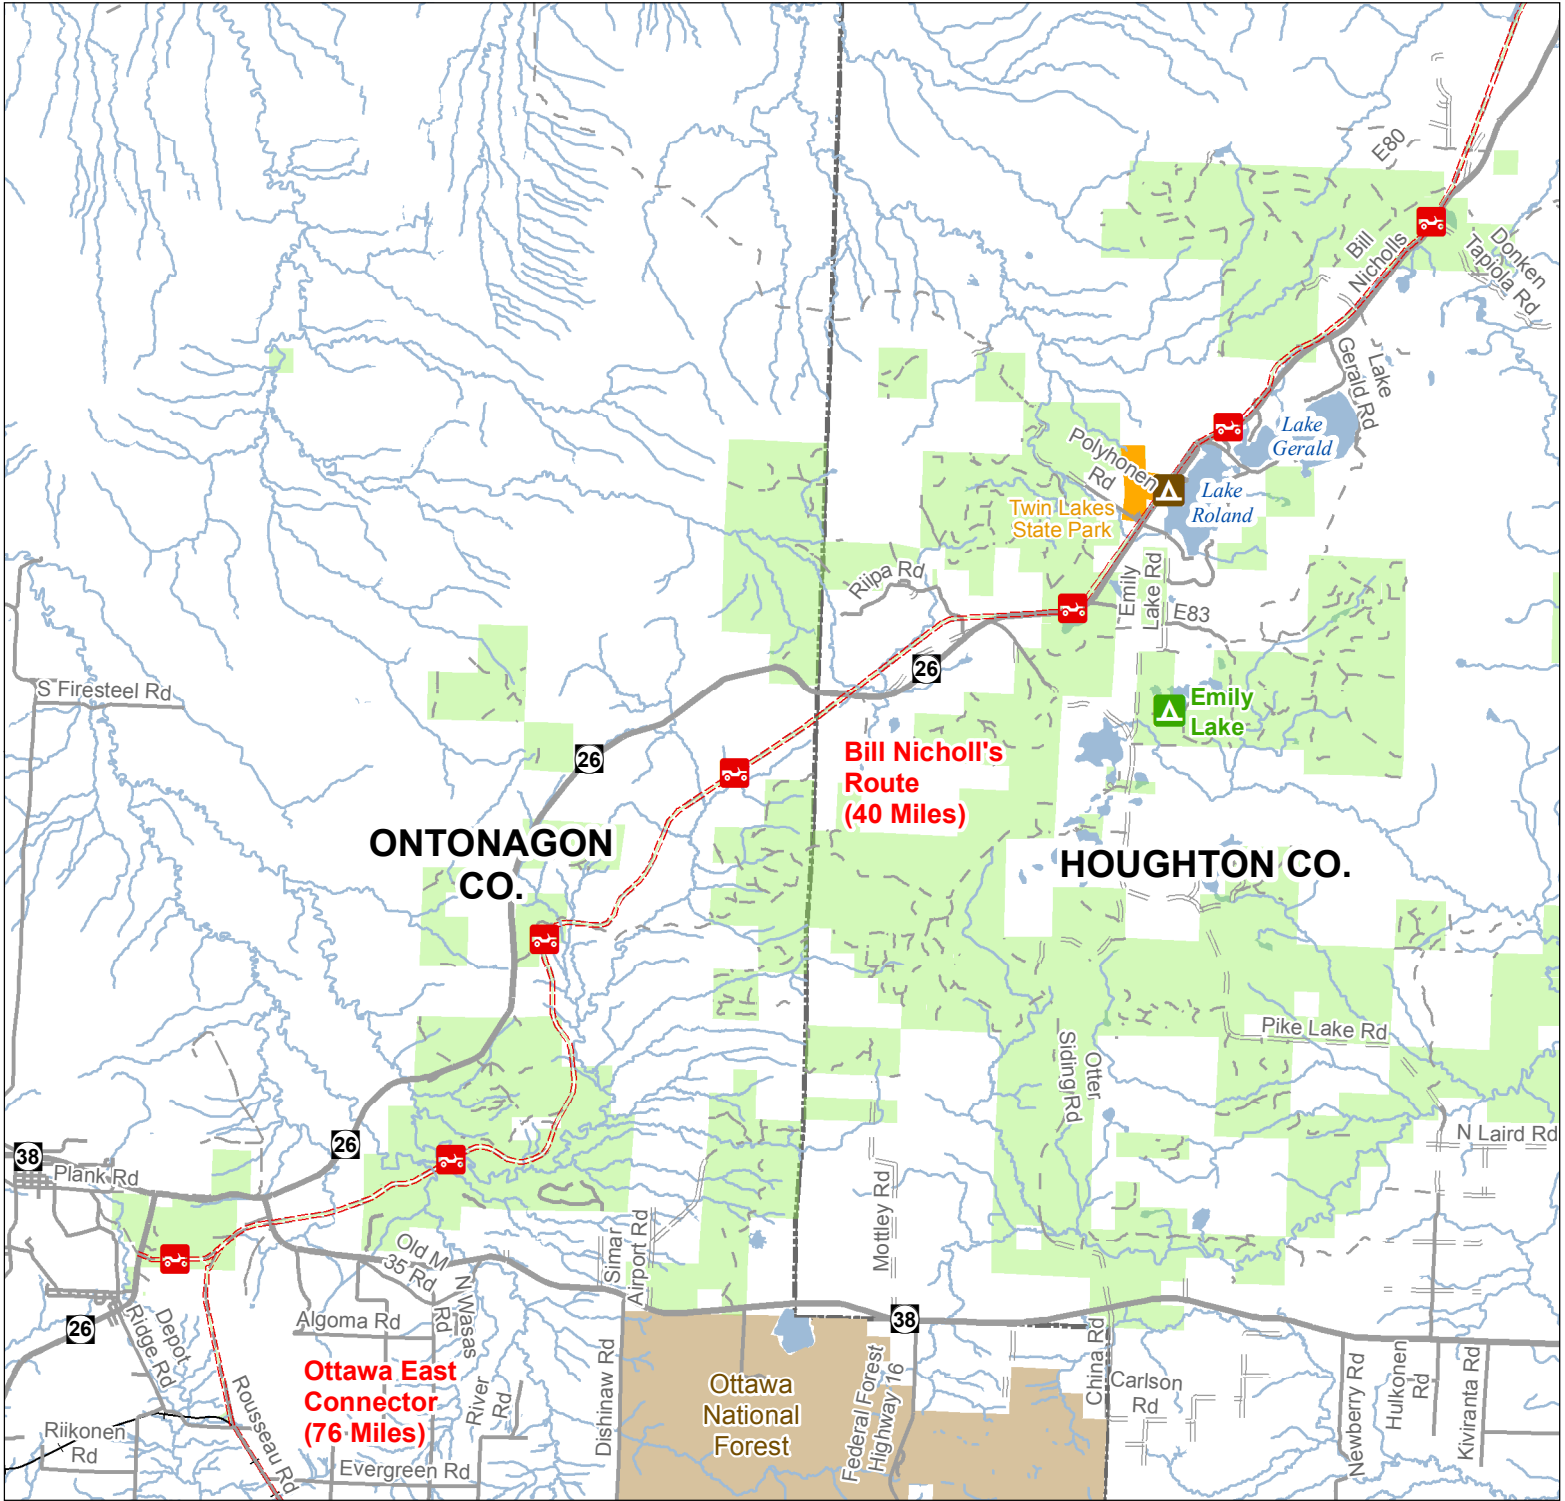

Bill Nicholl's Route South

Houghton County, Michigan

ADVISORY: Trails and Routes have two-way traffic.
 DISCLAIMER: Trails shown on this map are an approximate representation of the trail system at the time of publication and may not reflect current ground conditions.
STAY ON SIGNED TRAILS ONLY!

- State Forest Campground
- State Park Campgrounds
- ORV Routes
- ORV Route – ORVs of all sizes including off-road motorcycles. ORV license and trail permit required unless licensed by the Secretary of State.
- Highway
- Paved Road
- Gravel Road
- Poor Dirt Road
- Railroad
- Lakes and Rivers
- State Park Boundary
- State Forest Land
- Federal Land
- County Boundary