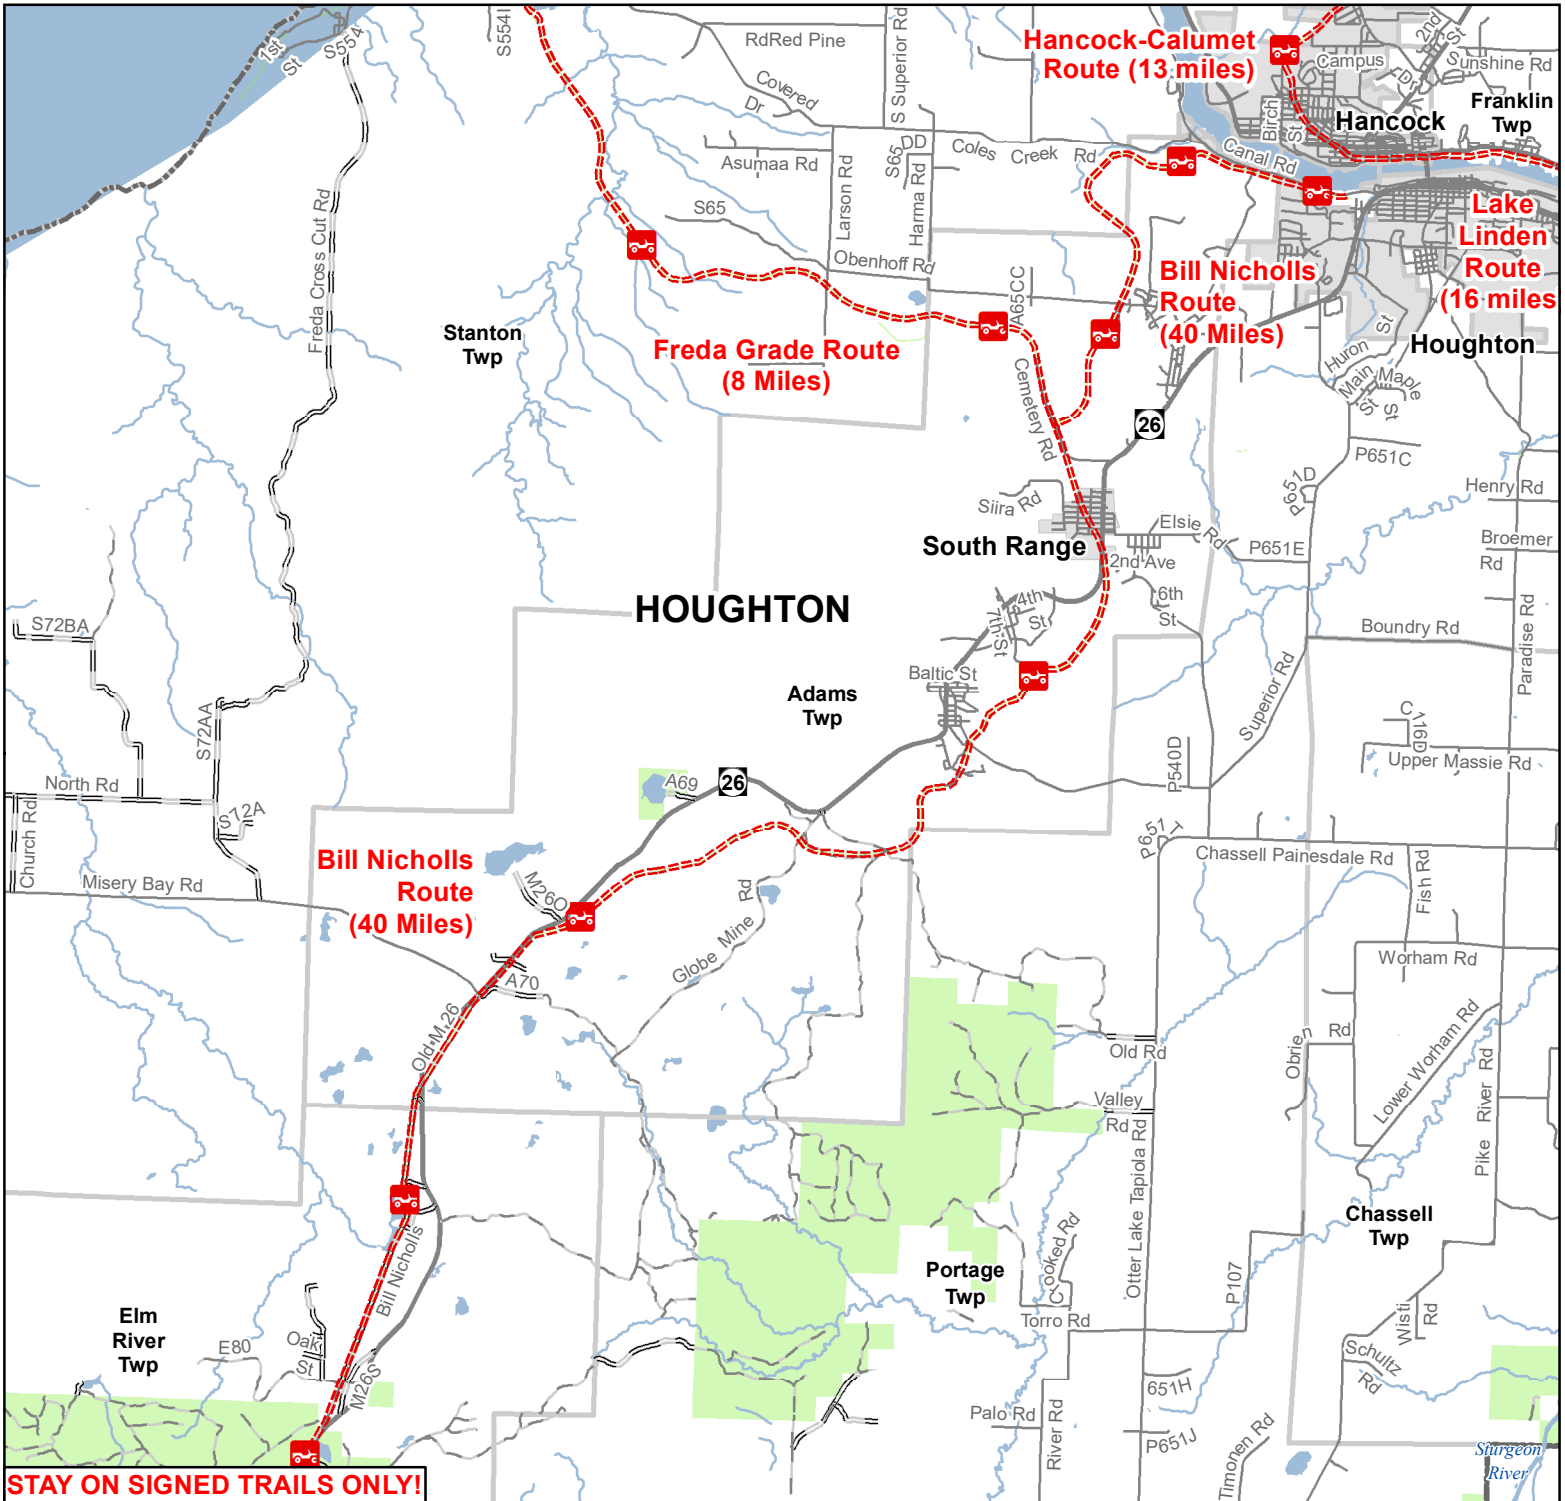

Bill Nicholl's Route North

Houghton County, Michigan

ADVISORY: Trails and Routes have two-way traffic.

DISCLAIMER: Trails shown on this map are an approximate representation of the trail system at the time of publication and may not reflect current ground conditions.

STAY ON SIGNED TRAILS ONLY!

- ORV Route
- ORV Route – ORVs of all sizes including off-road motorcycles. ORV license and trail permit required unless licensed by the Secretary of State.
- ORV Route – ORVs of all sizes including off-road motorcycles. ORV license and trail permit required unless licensed by the Secretary of State.
- Highway
- Paved
- Gravel
- Poor dirt
- City or Village
- Lakes and Rivers
- State Forest Land
- Township
- County Boundary