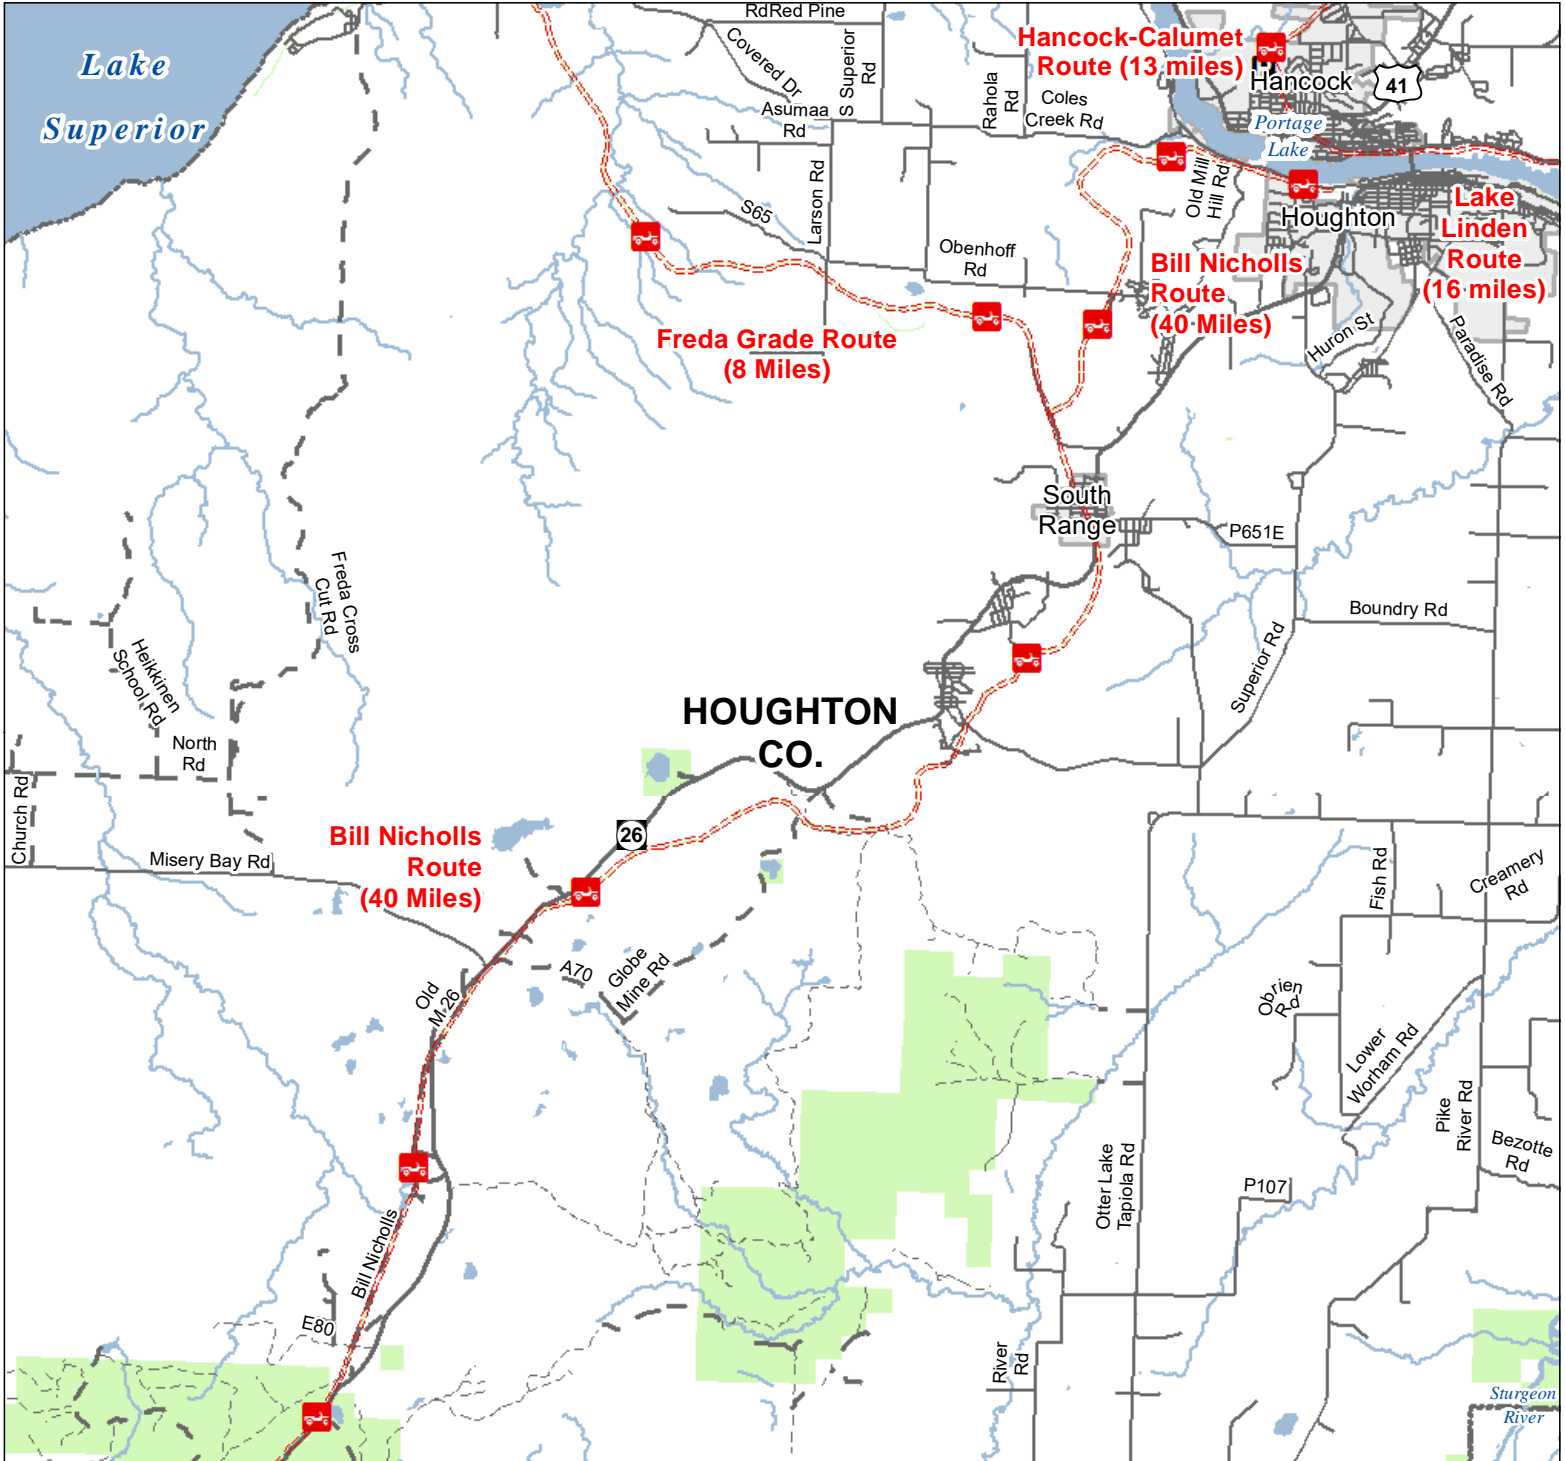

Bill Nicholl's Route North

Houghton County, Michigan

ADVISORY: Trails and Routes have two-way traffic.
 DISCLAIMER: Trails shown on this map are an approximate representation of the trail system at the time of publication and may not reflect current ground conditions.
STAY ON SIGNED TRAILS ONLY!

- Parking Lot
- ORV Routes
- ORV Route – ORVs of all sizes including off-road motorcycles. ORV license and trail permit required unless license by the Secretary of State.
- ORV Route
- Highway
- Paved Road
- Gravel Road
- Poor Dirt Road
- Perennial River
- Lakes and Rivers
- State Forest Land
- City or Village
- County Boundary