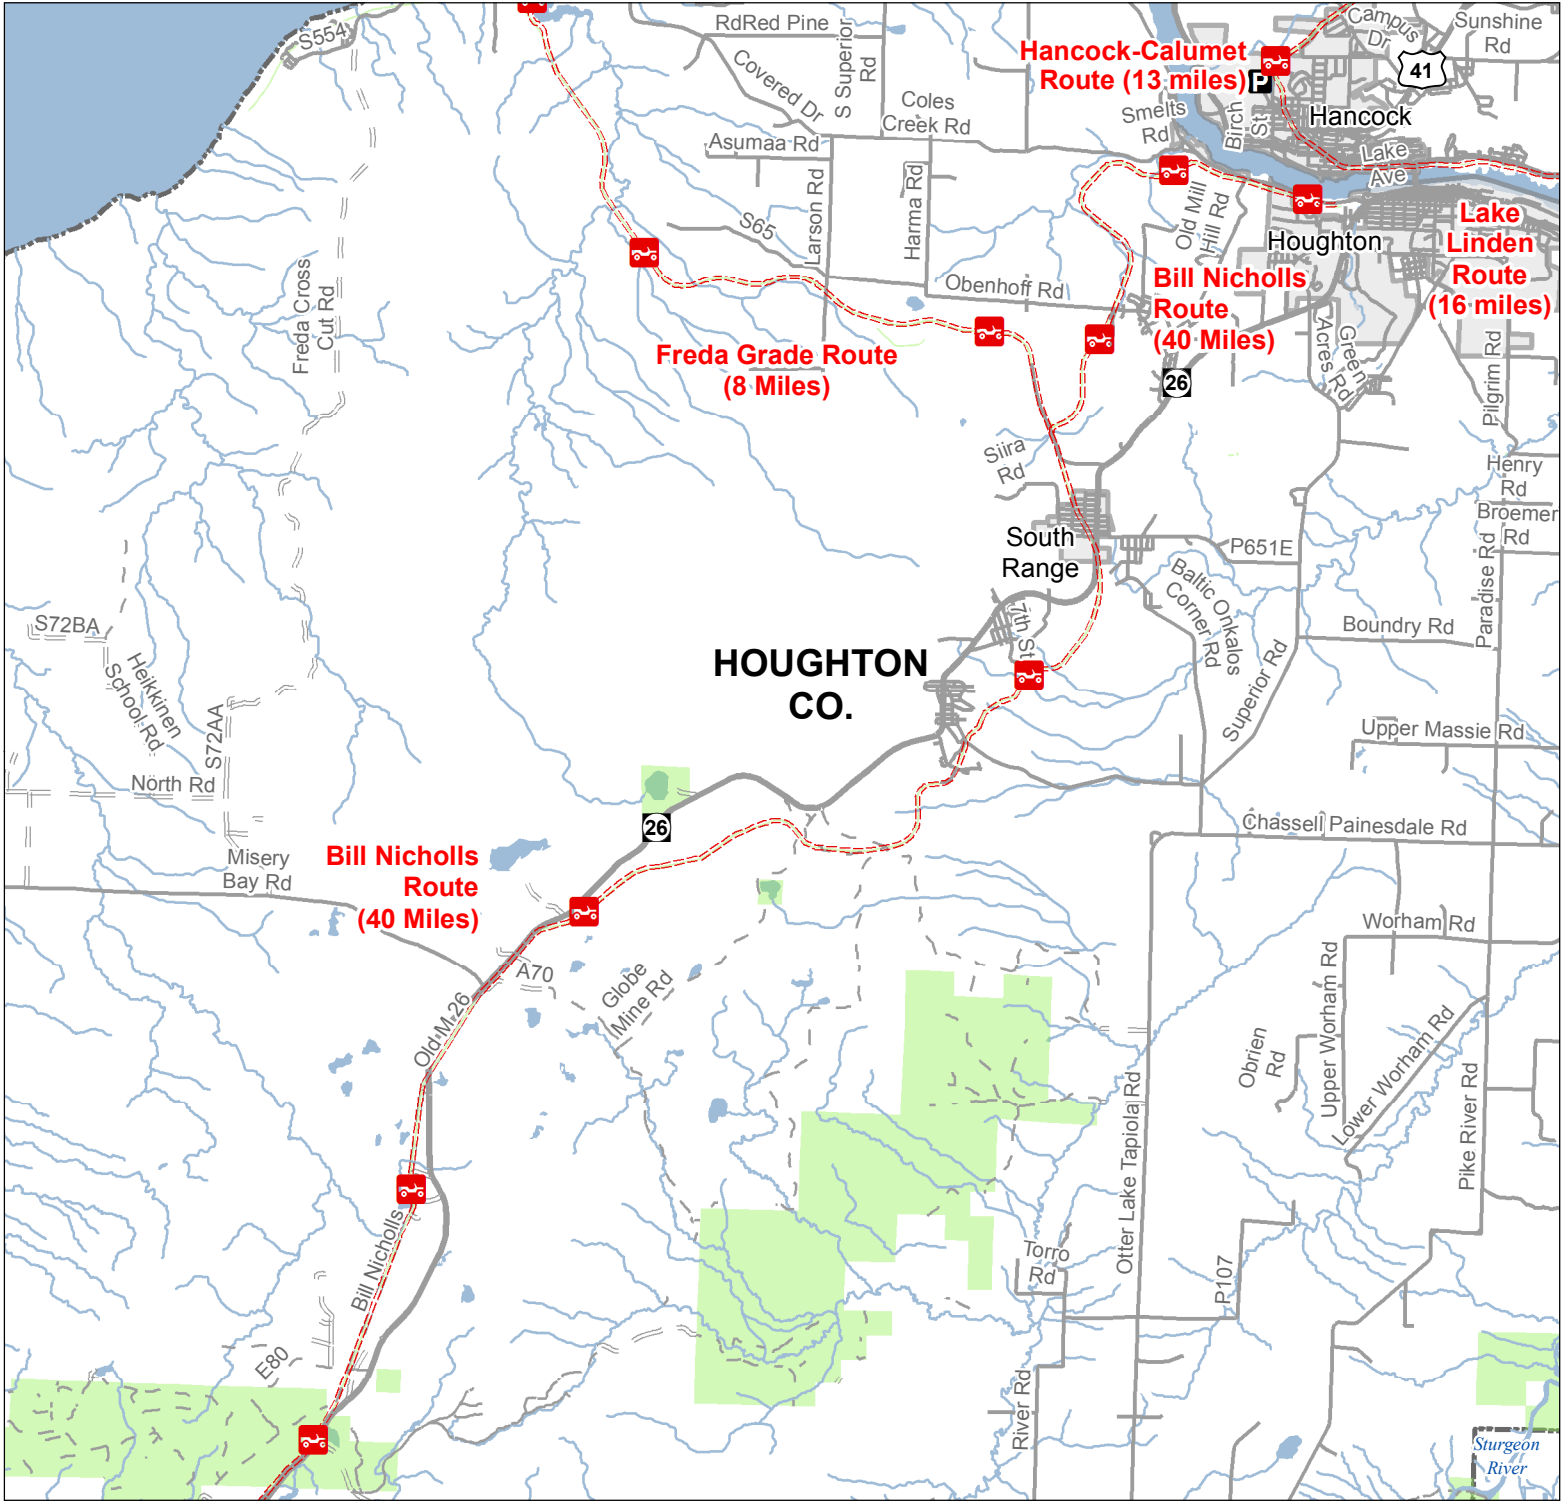

Bill Nicholl's Route North

Houghton County, Michigan

ADVISORY: Trails and Routes have two-way traffic.
 DISCLAIMER: Trails shown on this map are an approximate representation of the trail system at the time of publication and may not reflect current ground conditions.
STAY ON SIGNED TRAILS ONLY!

- Parking Lot
- ORV Routes
- ORV Route – ORVs of all sizes including off-road motorcycles. ORV license and trail permit required unless licensed by the Secretary of State.
- ORV Route – ORVs of all sizes including off-road motorcycles. ORV license and trail permit required unless licensed by the Secretary of State.
- Highway
- Paved Road
- Gravel Road
- Poor Dirt Road
- Lakes and Rivers
- State Forest Land
- County Boundary