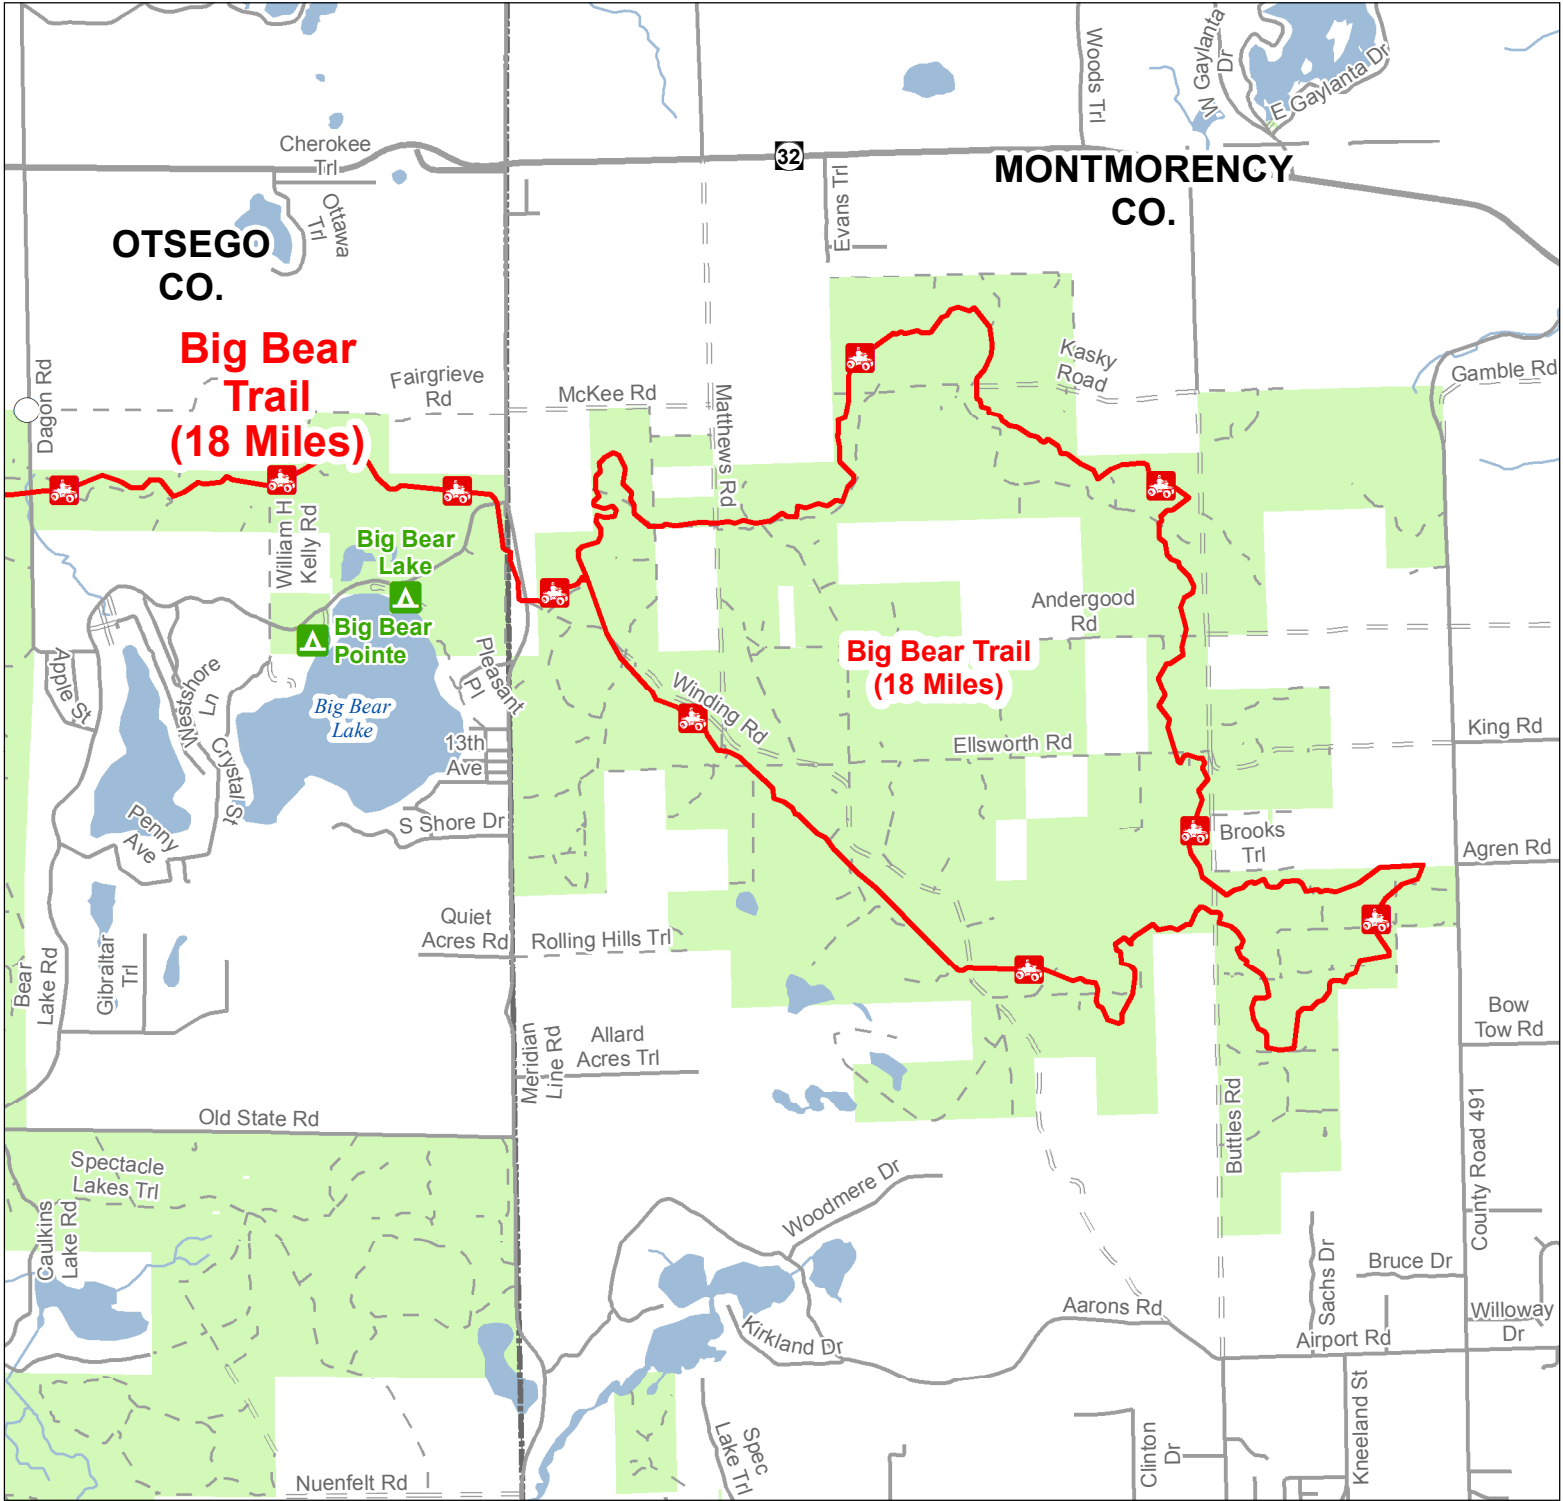

Big Bear Trail

Montmorency County, Michigan

ADVISORY: Trails and Routes have two-way traffic.
 DISCLAIMER: Trails shown on this map are an approximate representation of the trail system at the time of publication and may not reflect current ground conditions.
STAY ON SIGNED TRAILS ONLY!

- State Forest Campground
- Intersection
- ORV Trails
- ORV Trail – ORVs 50 inches in width or less including off-road motorcycles. ORV license and trail permit required.
- Highway
- Paved Road
- Gravel Road
- Poor Dirt Road
- Lakes and Rivers
- State Forest Land
- County Boundary