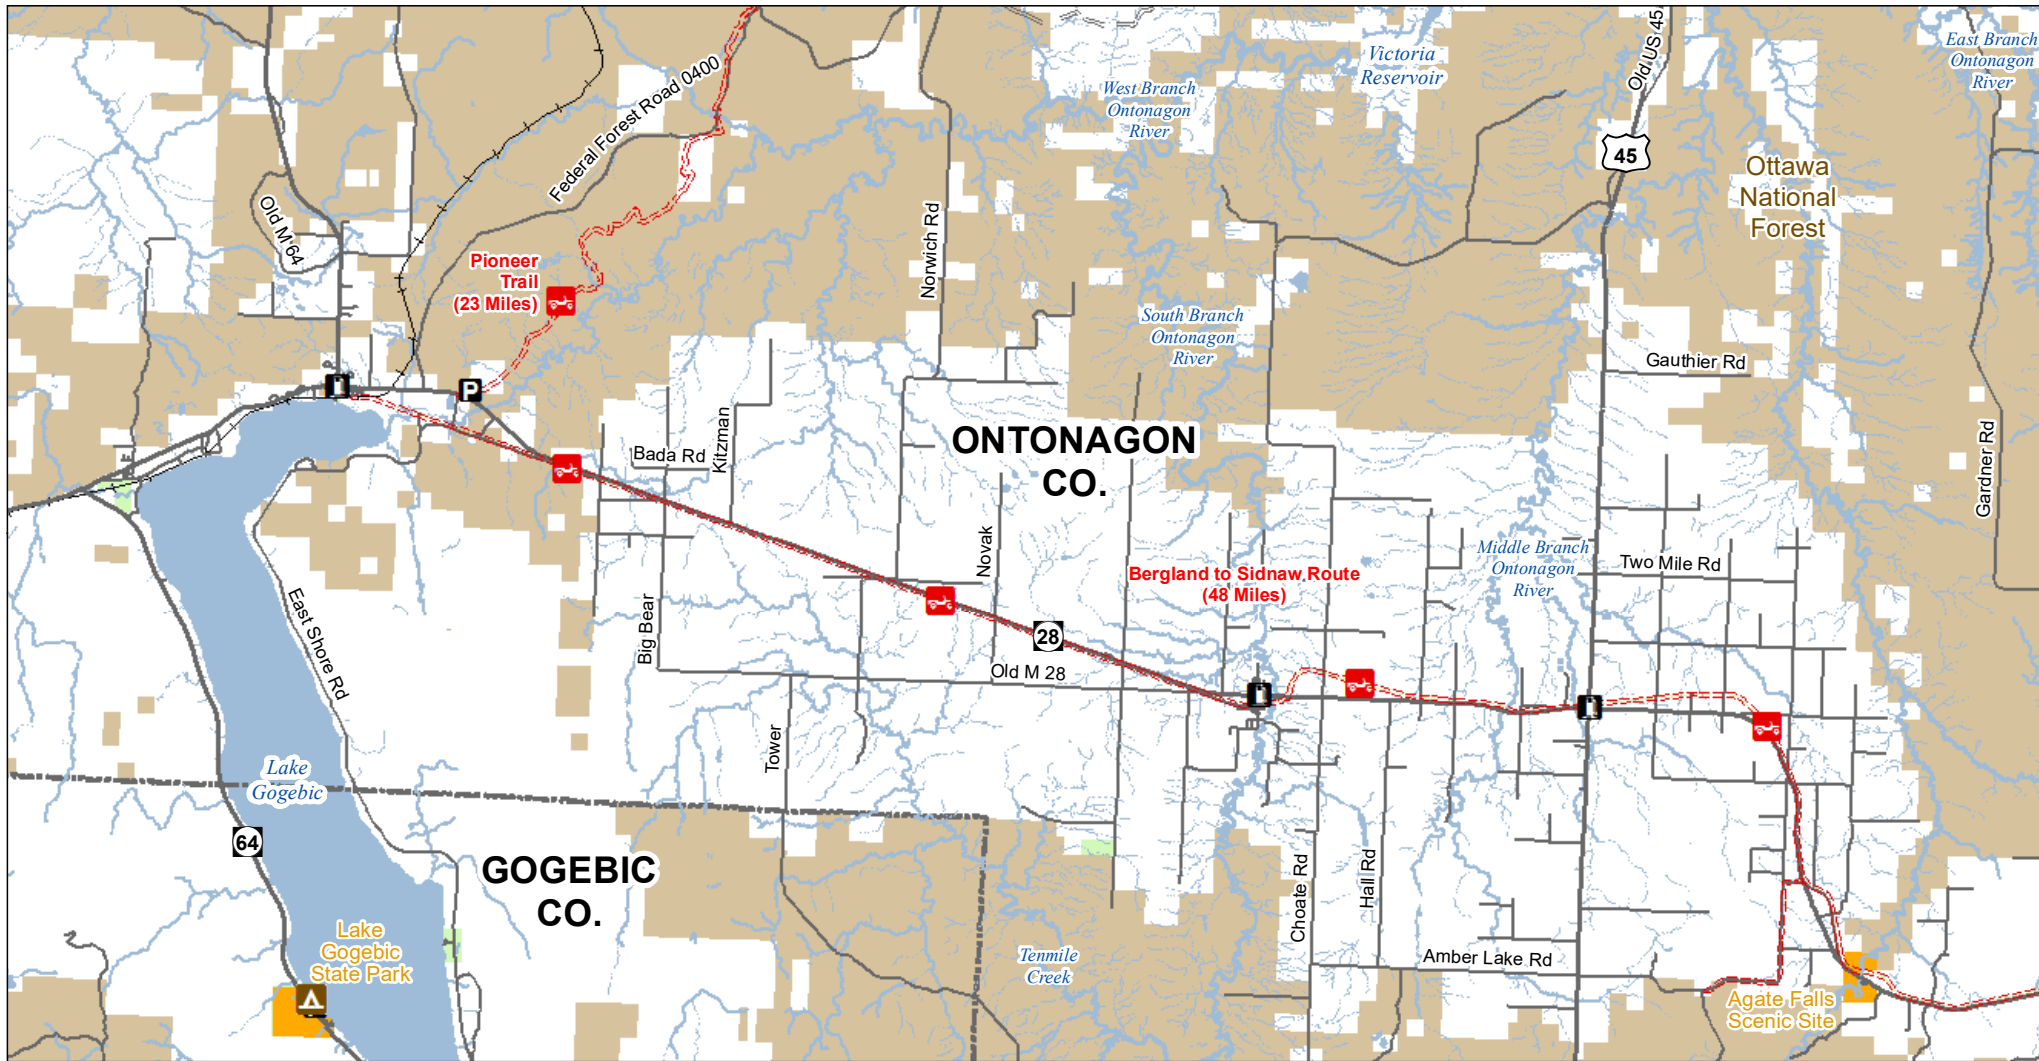

Bergland to Sidnaw Route West

Ontonagon & Houghton Counties, Michigan

ADVISORY: Trails and Routes have two-way traffic.
 DISCLAIMER: Trails shown on this map are an approximate representation of the trail system at the time of publication and may not reflect current ground conditions.
STAY ON SIGNED TRAILS ONLY!

- Parking Lot
- Gas Station
- ORV Routes
- ORV Route – ORVs of all sizes including off-road motorcycles. ORV license and trail permit required unless license by the Secretary of State.
- Highway
- Paved Road
- Gravel Road
- Railroads
- Intermittent Stream
- Perennial River
- Lakes and Rivers
- State Park Boundary
- State Forest Land
- Federal Land
- County Boundary