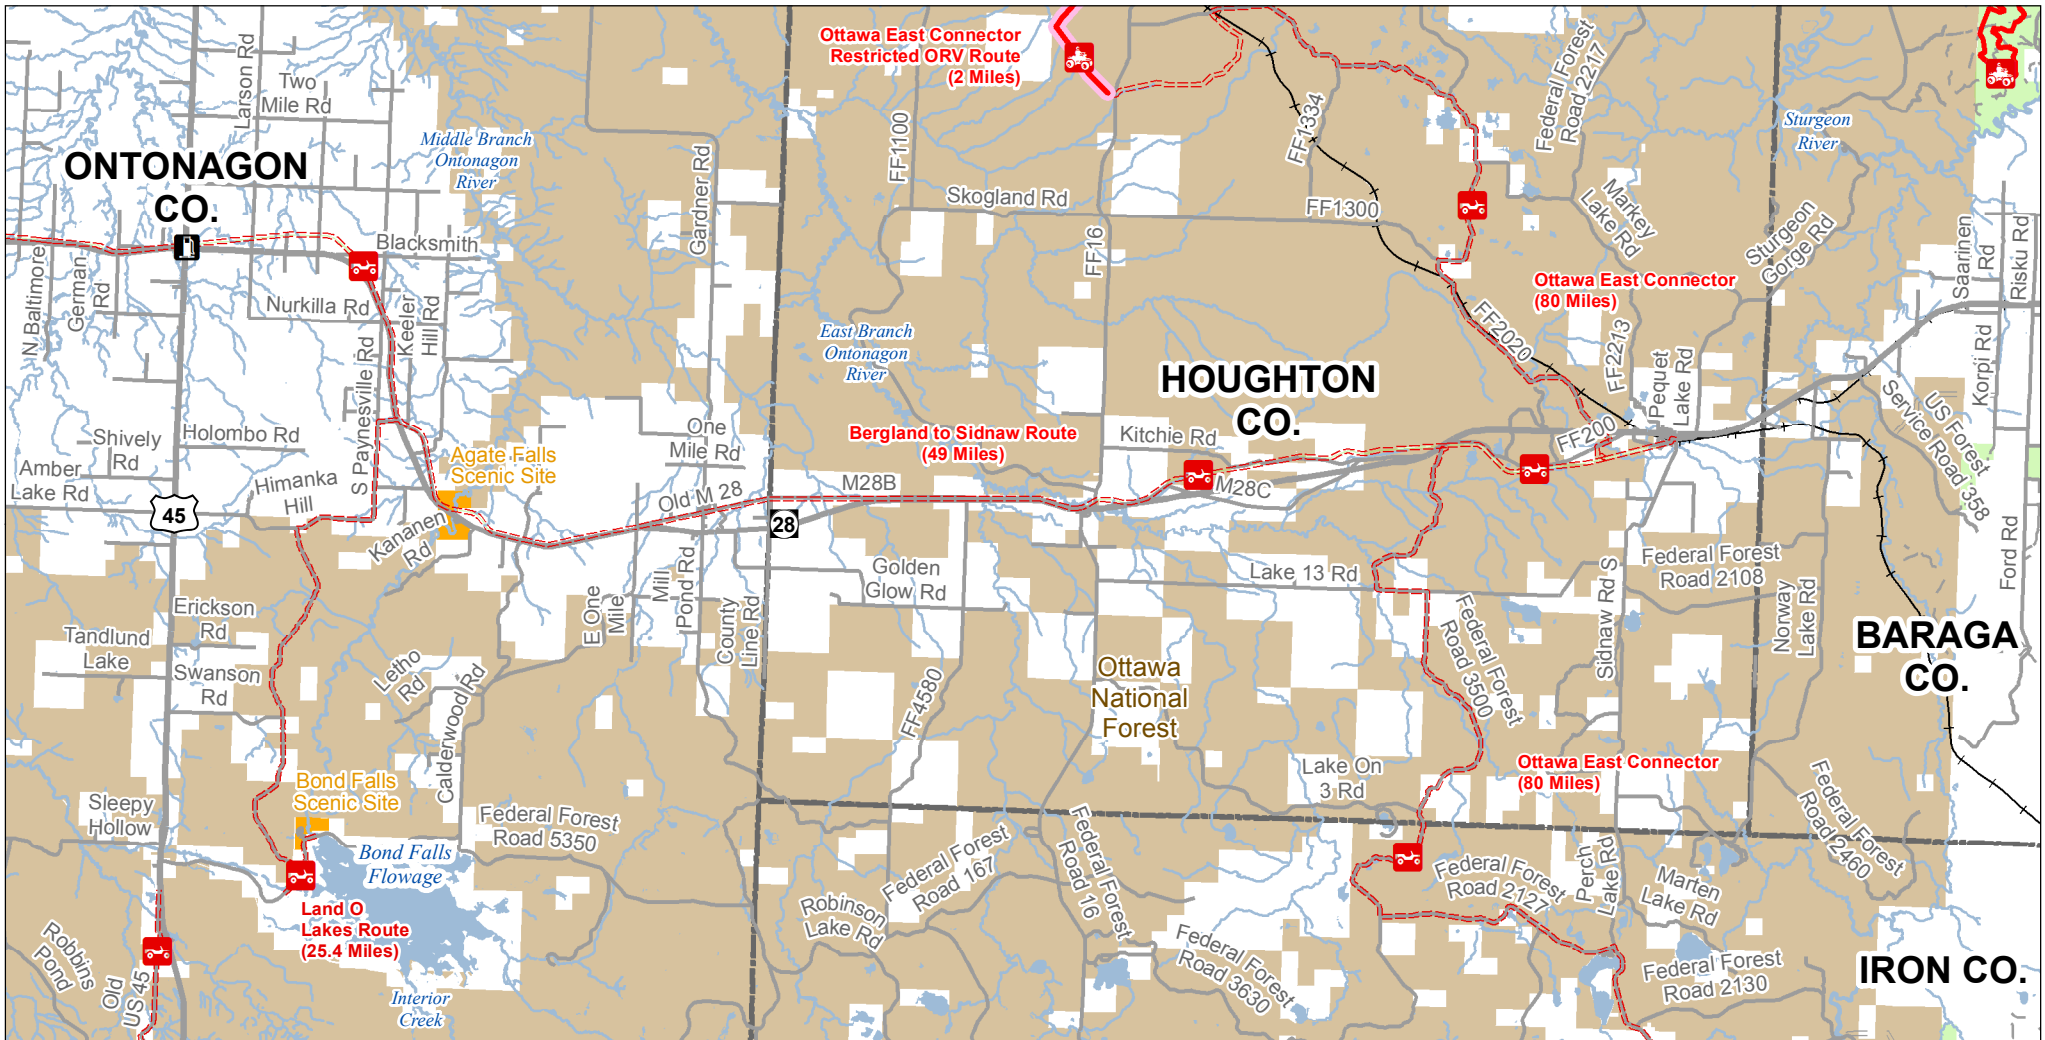

# Bergland to Sidnaw Route East

## Ontonagon & Houghton Counties, Michigan

ADVISORY: Trails and Routes have two-way traffic.  
 DISCLAIMER: Trails shown on this map are an approximate representation of the trail system at the time of publication and may not reflect current ground conditions.  
**STAY ON SIGNED TRAILS ONLY!**

- Gas Station
- ORV Routes
- ORV Trails
- Ottawa East Connector Restricted ORV Route
- ORV Route – ORVs of all sizes including off-road motorcycles. ORV license and trail permit required unless licensed by the Secretary of State.
- ORV Trail – ORVs 50 inches in width or less including off-road motorcycles. ORV license and trail permit required.
- Highway
- Paved Road
- Gravel Road
- Poort Dirt Road
- Railroad
- Lakes and Rivers
- State Park Boundary
- State Forest Land
- Federal Land
- County Boundary