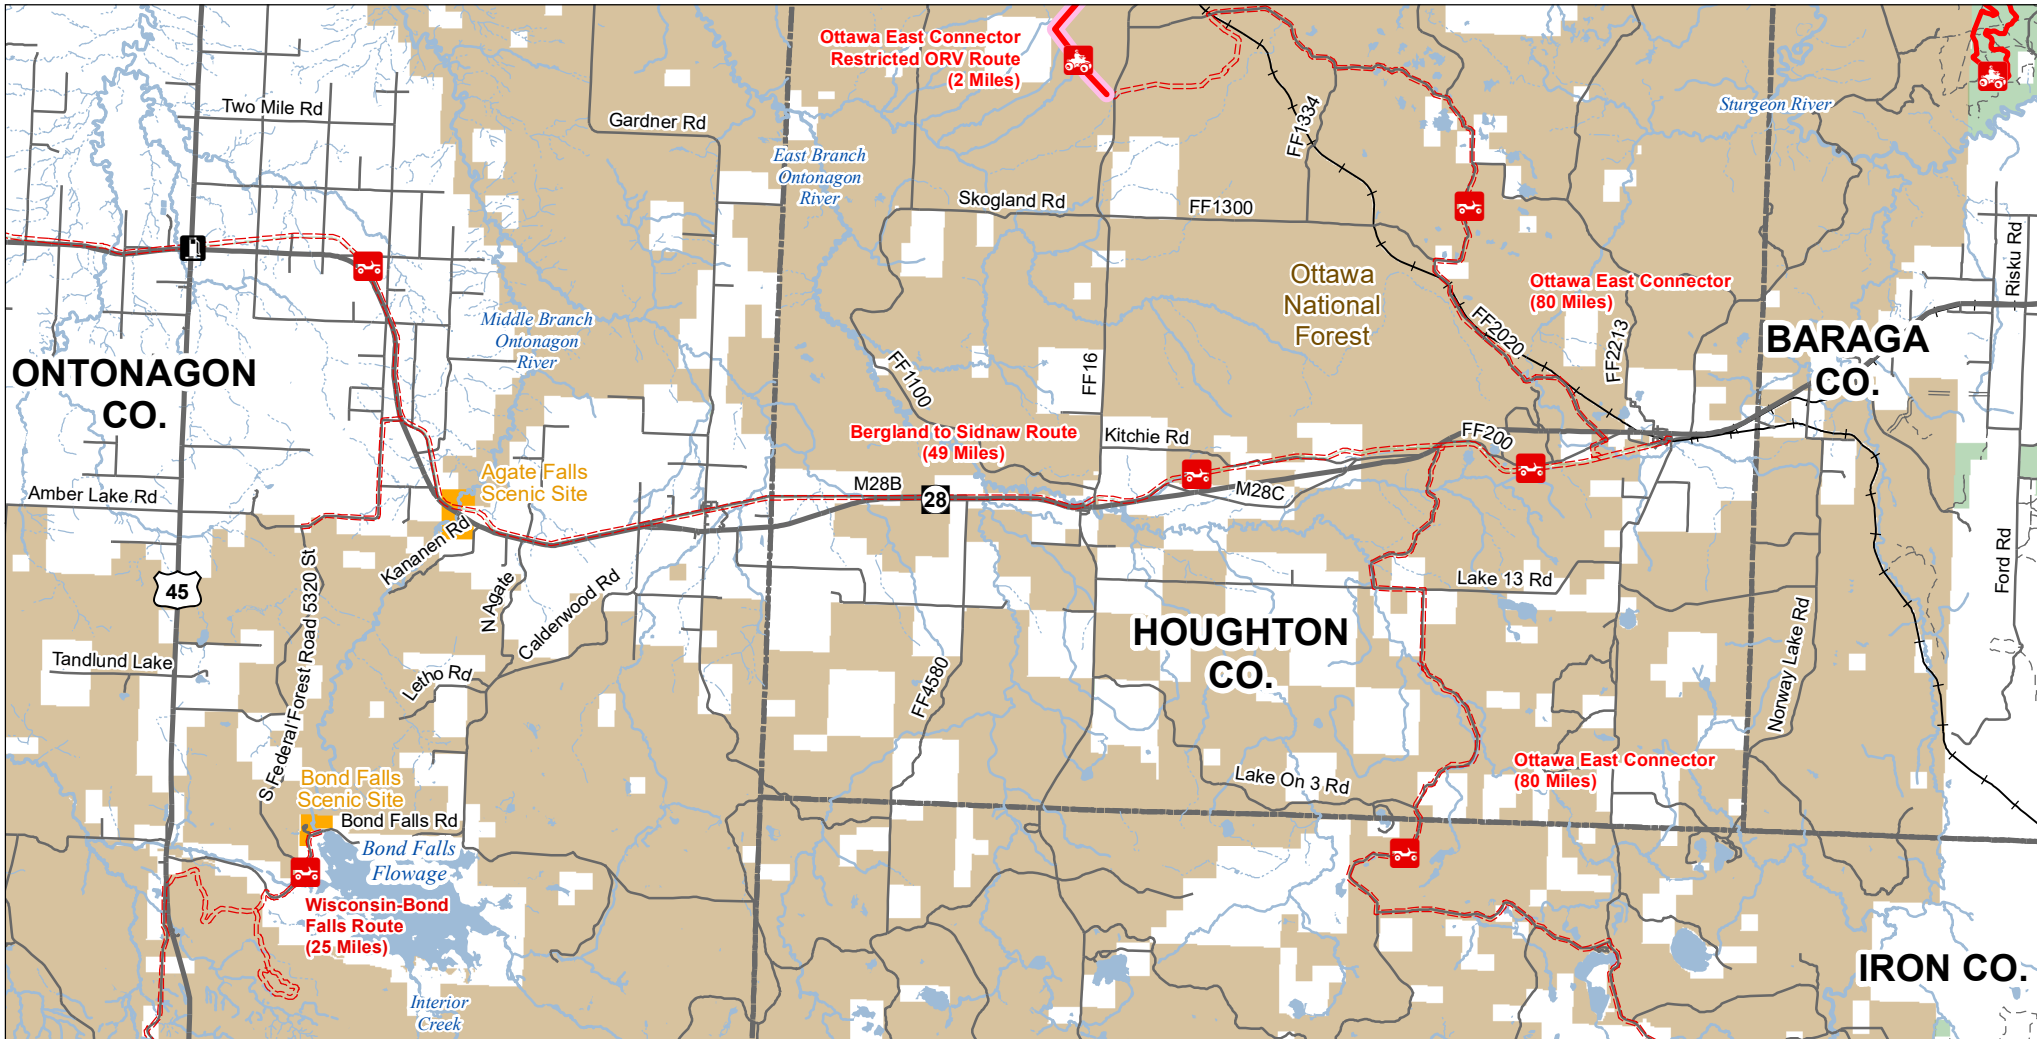

Bergland to Sidnaw Route East

Ontonagon & Houghton Counties, Michigan

ADVISORY: Trails and Routes have two-way traffic.
 DISCLAIMER: Trails shown on this map are an approximate representation of the trail system at the time of publication and may not reflect current ground conditions.
STAY ON SIGNED TRAILS ONLY!

- Gas Station
- ORV Routes
- ORV Trails
- ORV Route – ORVs of all sizes including off-road motorcycles. ORV license and trail permit required unless license by the Secretary of State.
- Ottawa East Connector Restricted ORV Route
- ORV Trail – ORVs 50 inches in width or less including off-road motorcycles. ORV license and trail permit required.
- Highway
- Paved Road
- Gravel Road
- Poor Dirt Road
- Railroads
- Intermittent Stream
- Perennial River
- Lakes and Rivers
- State Park Boundary
- State Forest Land
- Federal Land
- County Boundary