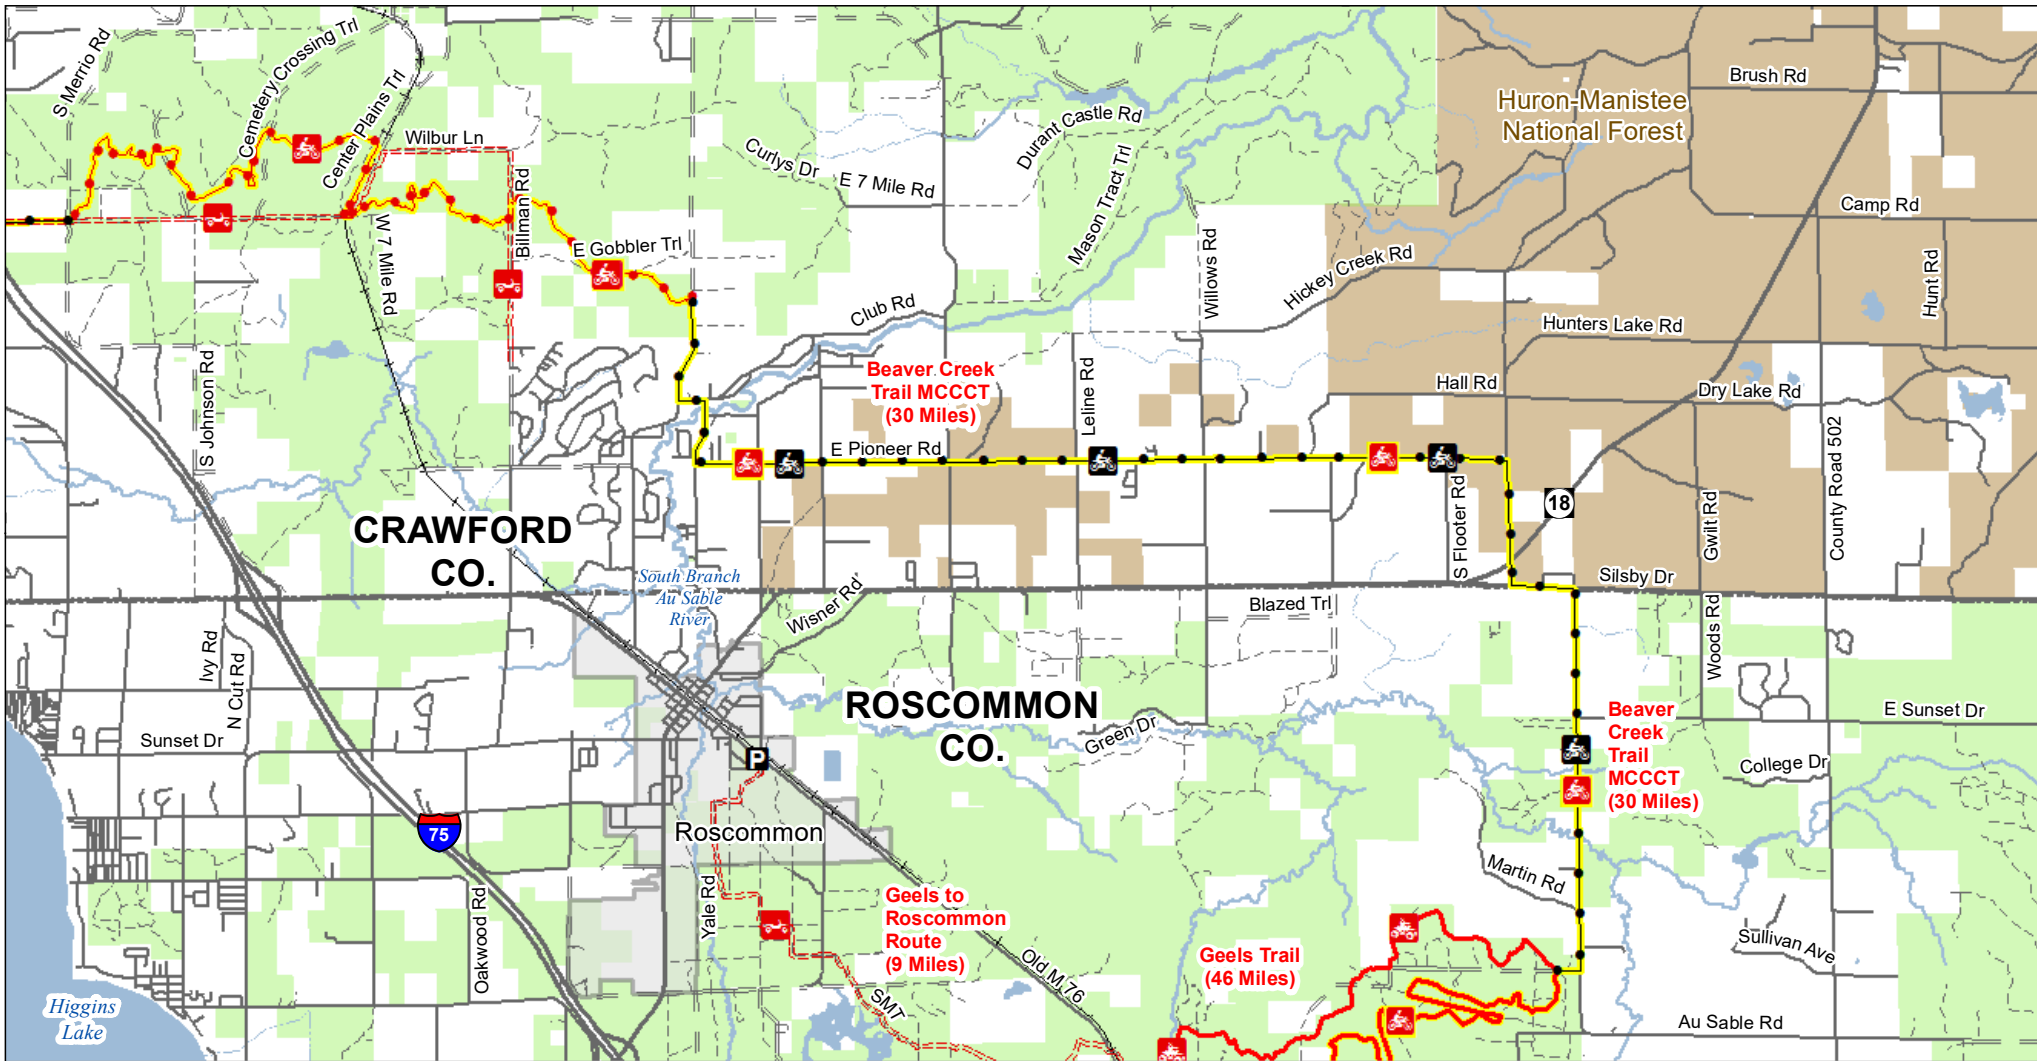

Beaver Creek Trail MCCCT East

Crawford and Roscommon Counties, Michigan

ADVISORY: Trails and Routes have two-way traffic.
DISCLAIMER: Trails shown on this map are an approximate representation of the trail system at the time of publication and may not reflect current ground conditions.
STAY ON SIGNED TRAILS ONLY!

- | | | | |
|---------------------------------|---|---|---------------------|
| Parking Lot | ORV Route – ORVs of all sizes including off-road motorcycles. ORV license and trail permit required unless license by the Secretary of State. | Motorcycle Trail – Motorcycles Only. ORV license and trail permit required. | Railroads |
| ORV Routes | ORV Trail – ORVs 50 inches in width or less including off-road motorcycles. ORV license and trail permit required. | Michigan Cross Country Cycle Trail (MCCCT) | Intermittent Stream |
| ORV Trails | Motorcycle Trail - Motorcycles only. Secretary of State license required. | Highway | Perennial River |
| Motorcycle Trails (SOS License) | | Paved Road | Lakes and Rivers |
| Motorcycle Trails (DNR License) | | Gravel Road | State Forest Land |
| MCCCT Trails | | Poor Dirt Road | Federal Land |
| | | | County Boundary |