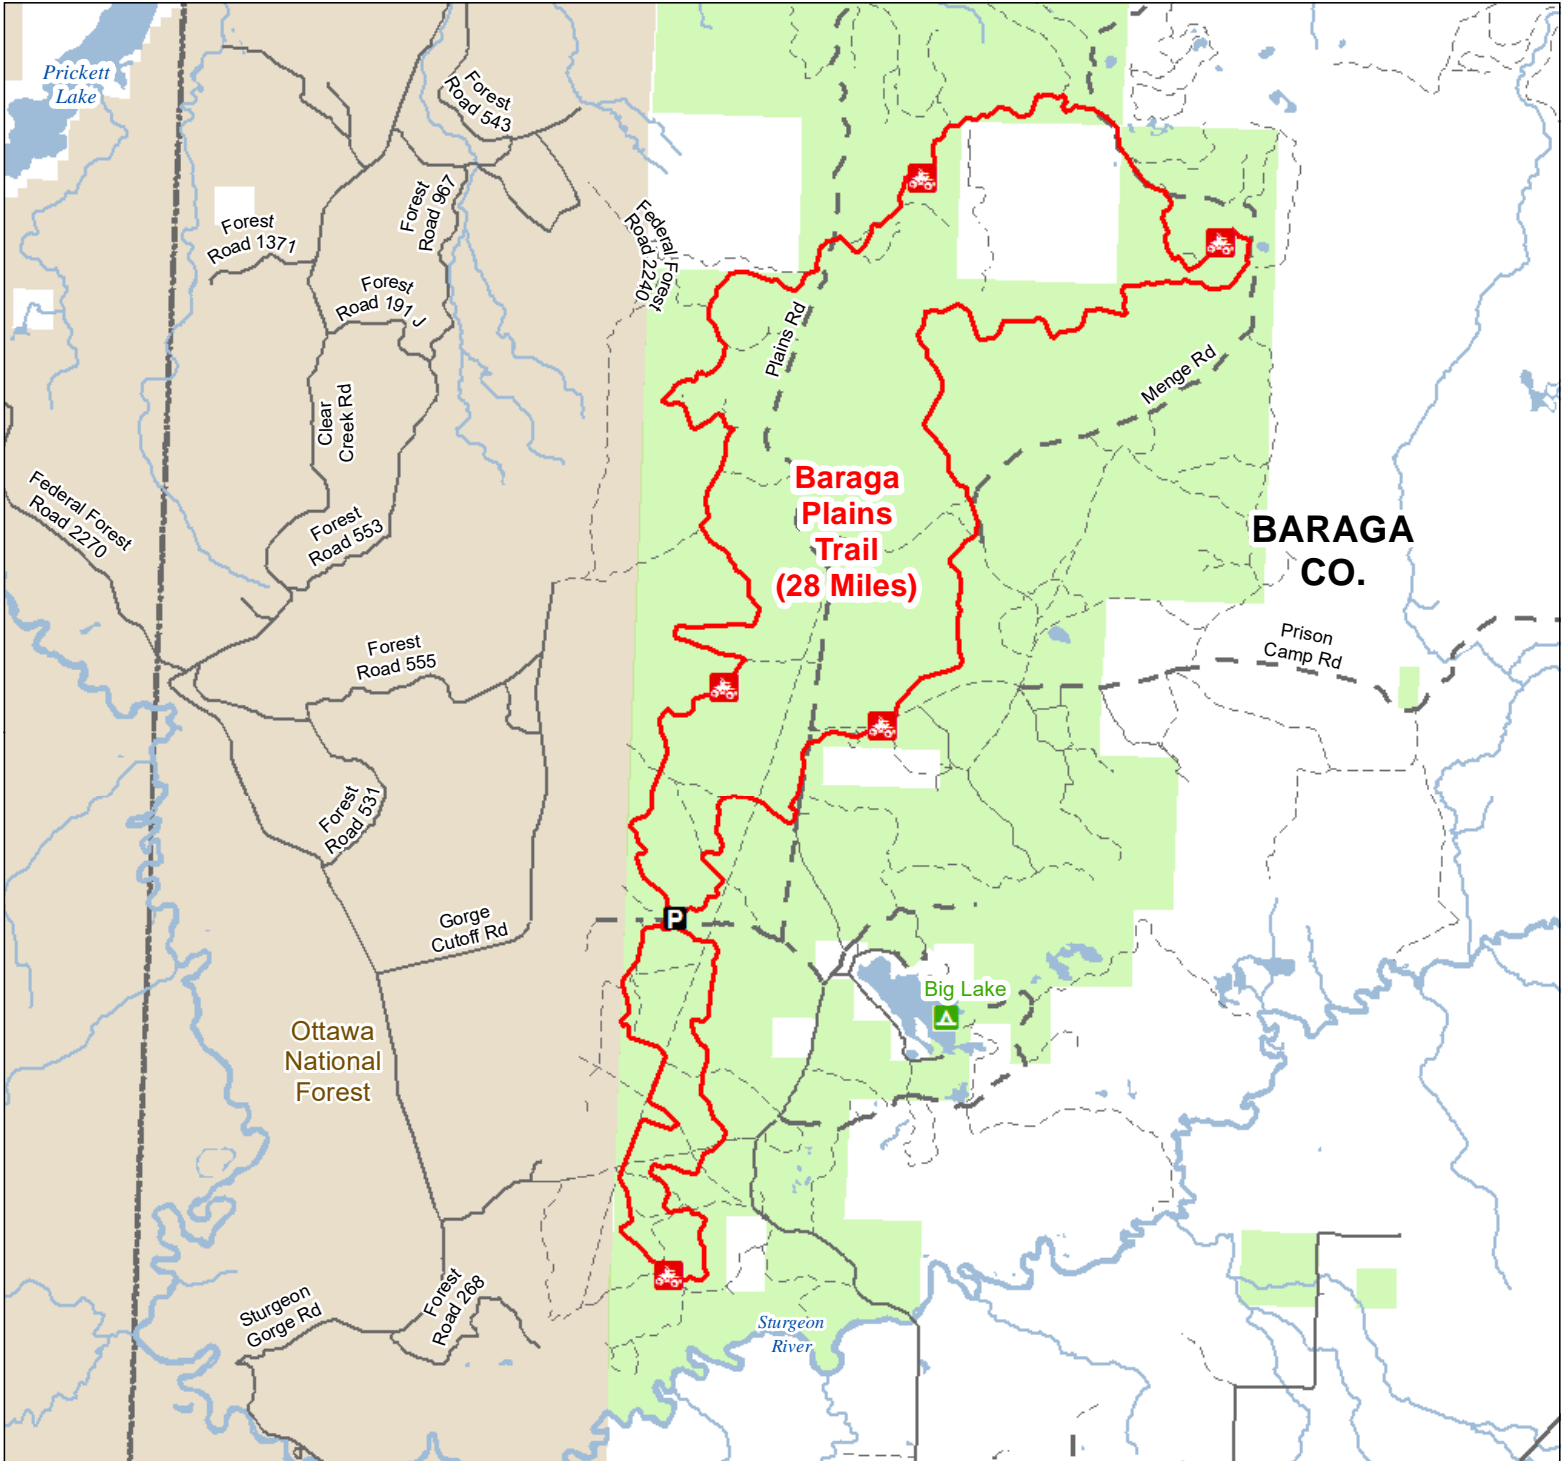

Baraga Plains Trail

Baraga County, Michigan

ADVISORY: Trails and Routes have two-way traffic.
 DISCLAIMER: Trails shown on this map are an approximate representation of the trail system at the time of publication and may not reflect current ground conditions.
STAY ON SIGNED TRAILS ONLY!

- State Forest Campground
- Parking Lot
- ORV Trails
- ORV Trail – ORVs 50 inches in width or less including off-road motorcycles. ORV license and trail permit required.
- Perennial River
- Lakes and Rivers
- State Forest Land
- Federal Land
- County Boundary
- Highway
- Paved Road
- Gravel Road
- Poor Dirt Road