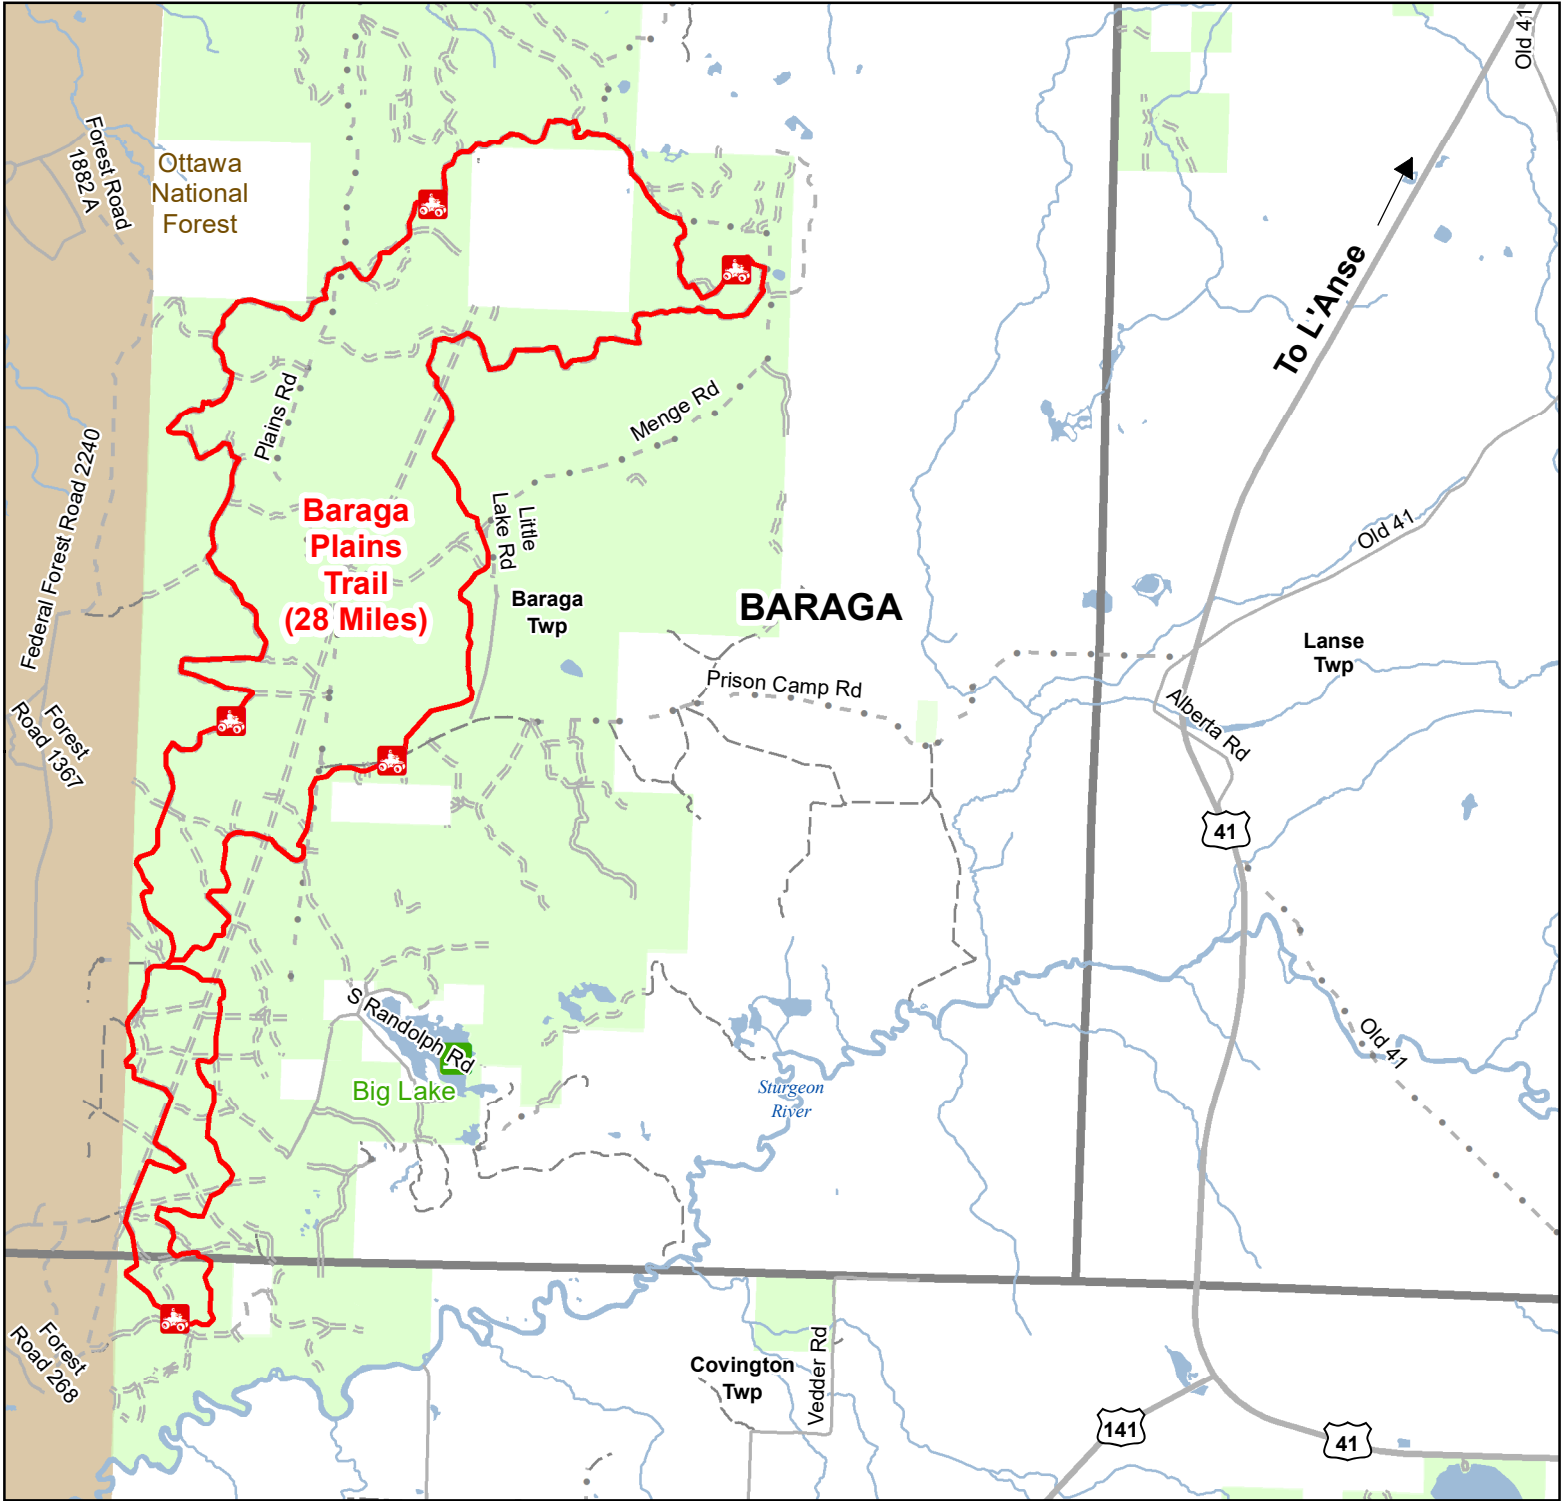

Baraga Plains Trail

Baraga County, Michigan

ADVISORY: Trails and Route have two-way traffic. STAY ON SIGNED TRAILS ONLY!
DISCLAIMER: Trails shown on this map are an approximate representation of the trail system at the time of publication and may not reflect current ground conditions.

- State Forest Campground
- ORV Trail
- ORV Trail – ORVs 50 inches in width or less including off-road motorcycles. ORV license and trail permit required.
- DNR - Secondary Forest Road
- DNR - Forest Access Route
- Federal / State Highway
- Federal / State / County - Paved Road
- Federal / State - Dirt/Gravel Road
- County - Gravel Road
- County - Dirt Road (Seasonal)
- Lakes and Rivers
- State Forest Land
- Federal Land
- Township
- County Boundary