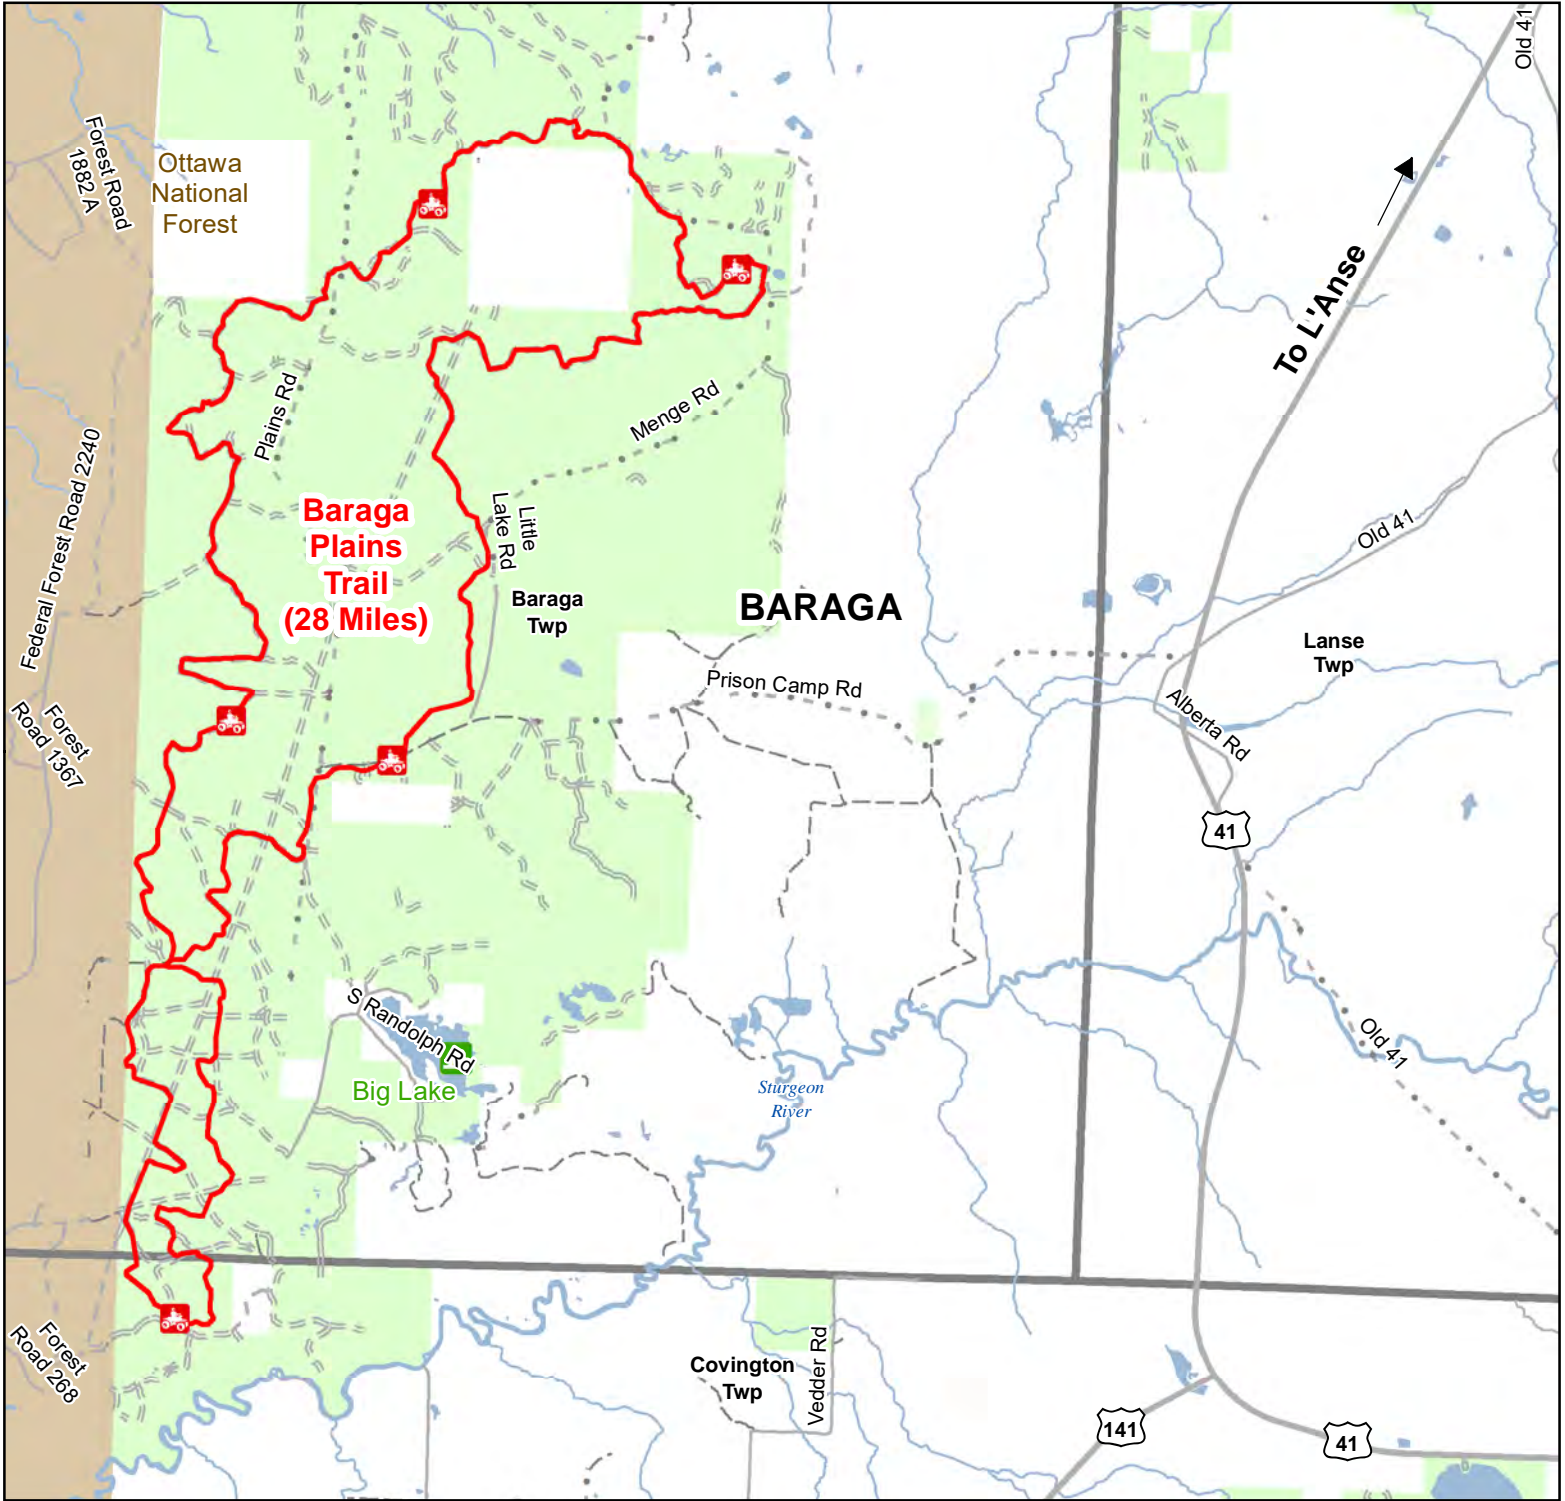

Baraga Plains Trail

Baraga County, Michigan

ADVISORY: Trails and Route have two-way traffic. STAY ON SIGNED TRAILS ONLY!
DISCLAIMER: Trails shown on this map are an approximate representation of the trail system at the time of publication and may not reflect current ground conditions.

- State Forest Campground
- ORV Trail
- ORV Trail – ORVs 50 inches in width or less including off-road motorcycles. ORV license and trail permit required.
- DNR - Secondary Forest Road
- DNR - Forest Access Route
- Federal / State Highway
- Federal / State / County - Paved Road
- Federal / State - Dirt/Gravel Road
- County - Gravel Road
- County - Dirt Road (Seasonal)
- Lakes and Rivers
- State Forest Land
- Federal Land
- Township
- County Boundary