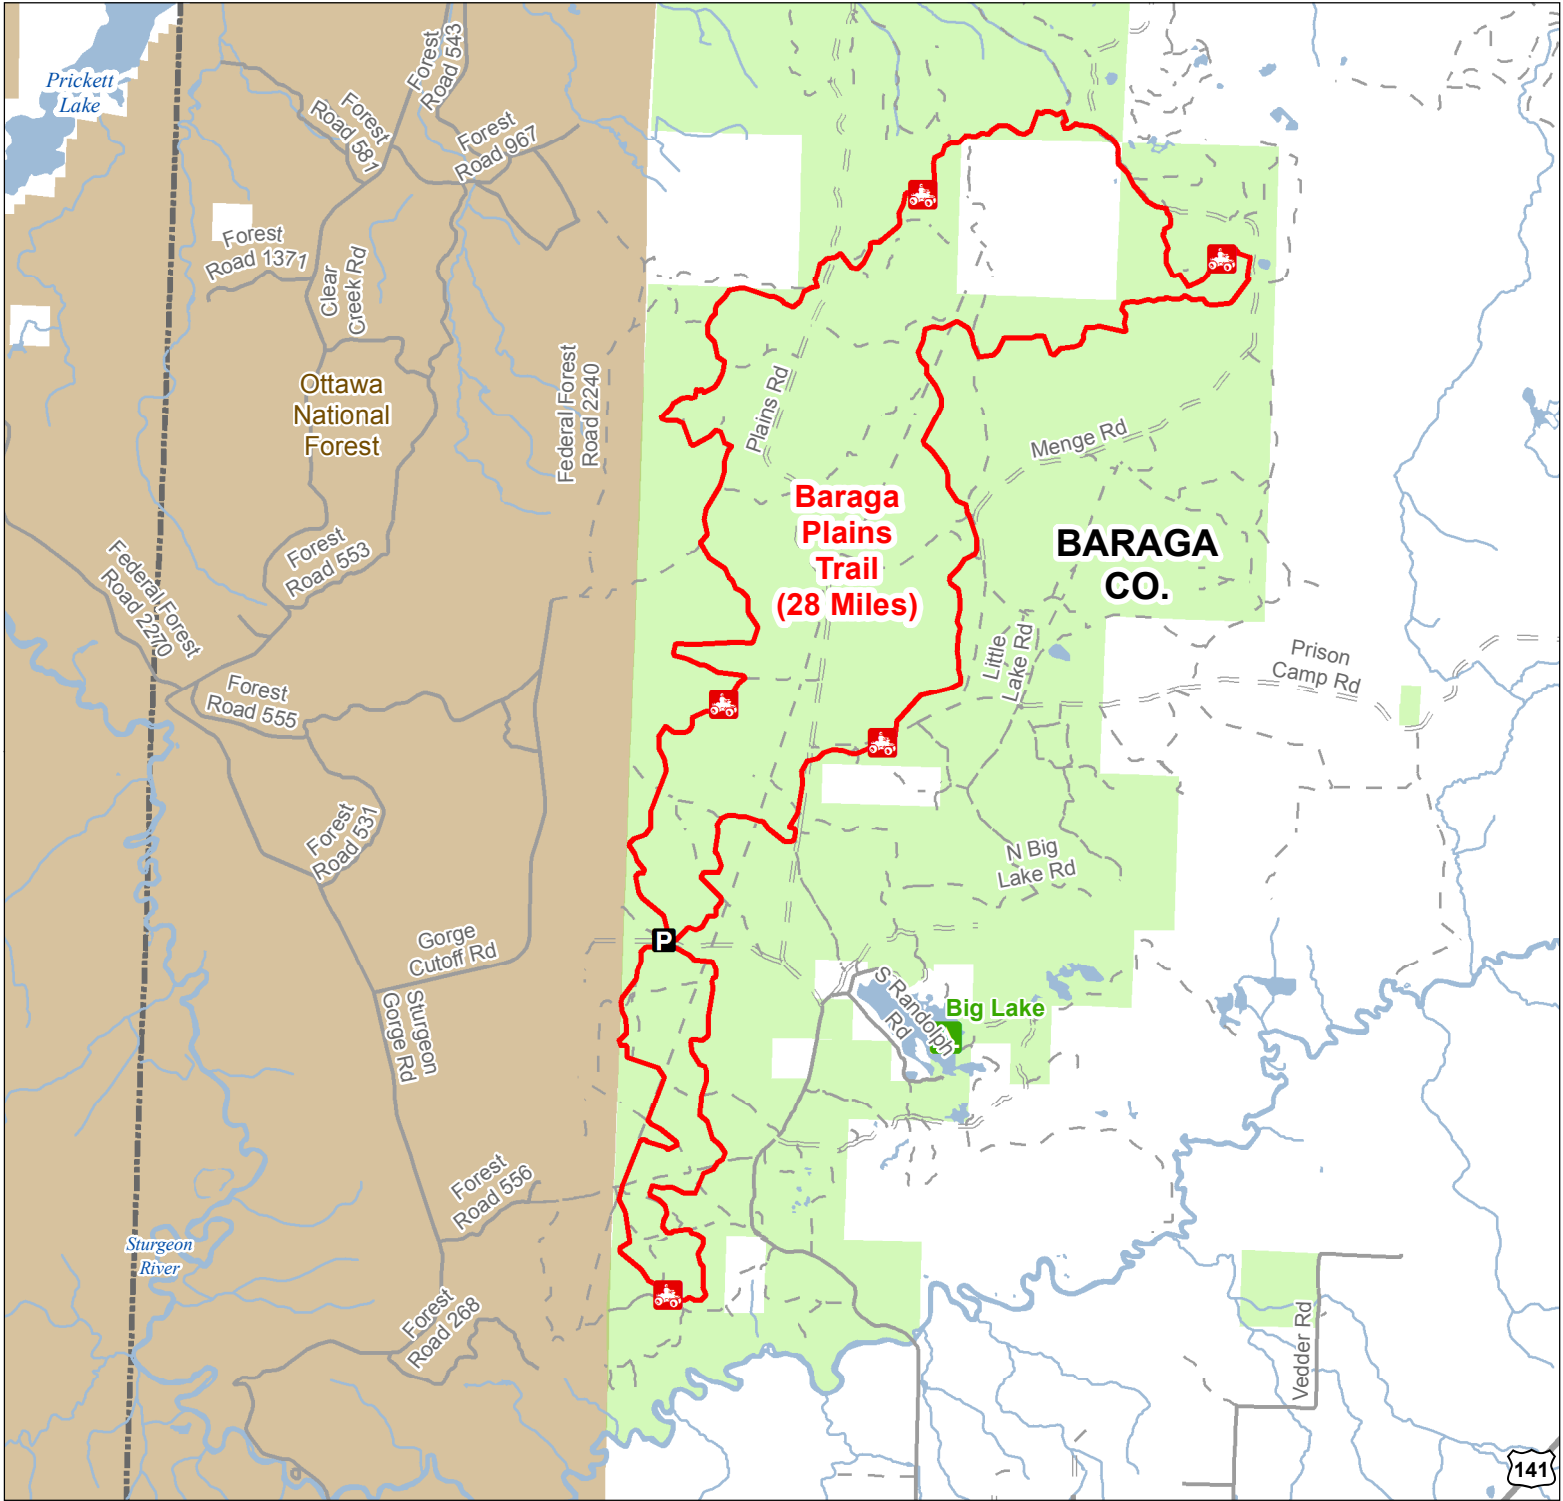

# Baraga Plains Trail

## Baraga County, Michigan

ADVISORY: Trails and Routes have two-way traffic.  
 DISCLAIMER: Trails shown on this map are an approximate representation of the trail system at the time of publication and may not reflect current ground conditions.  
**STAY ON SIGNED TRAILS ONLY!**

- State Forest Campground
- Parking Lot
- ORV Trails
- ORV Trail – ORVs 50 inches in width or less including off-road motorcycles. ORV license and trail permit required.
- Highway
- Paved Road
- Gravel Road
- Poor Dirt Road
- Lakes and Rivers
- State Forest Land
- Federal Land
- County Boundary