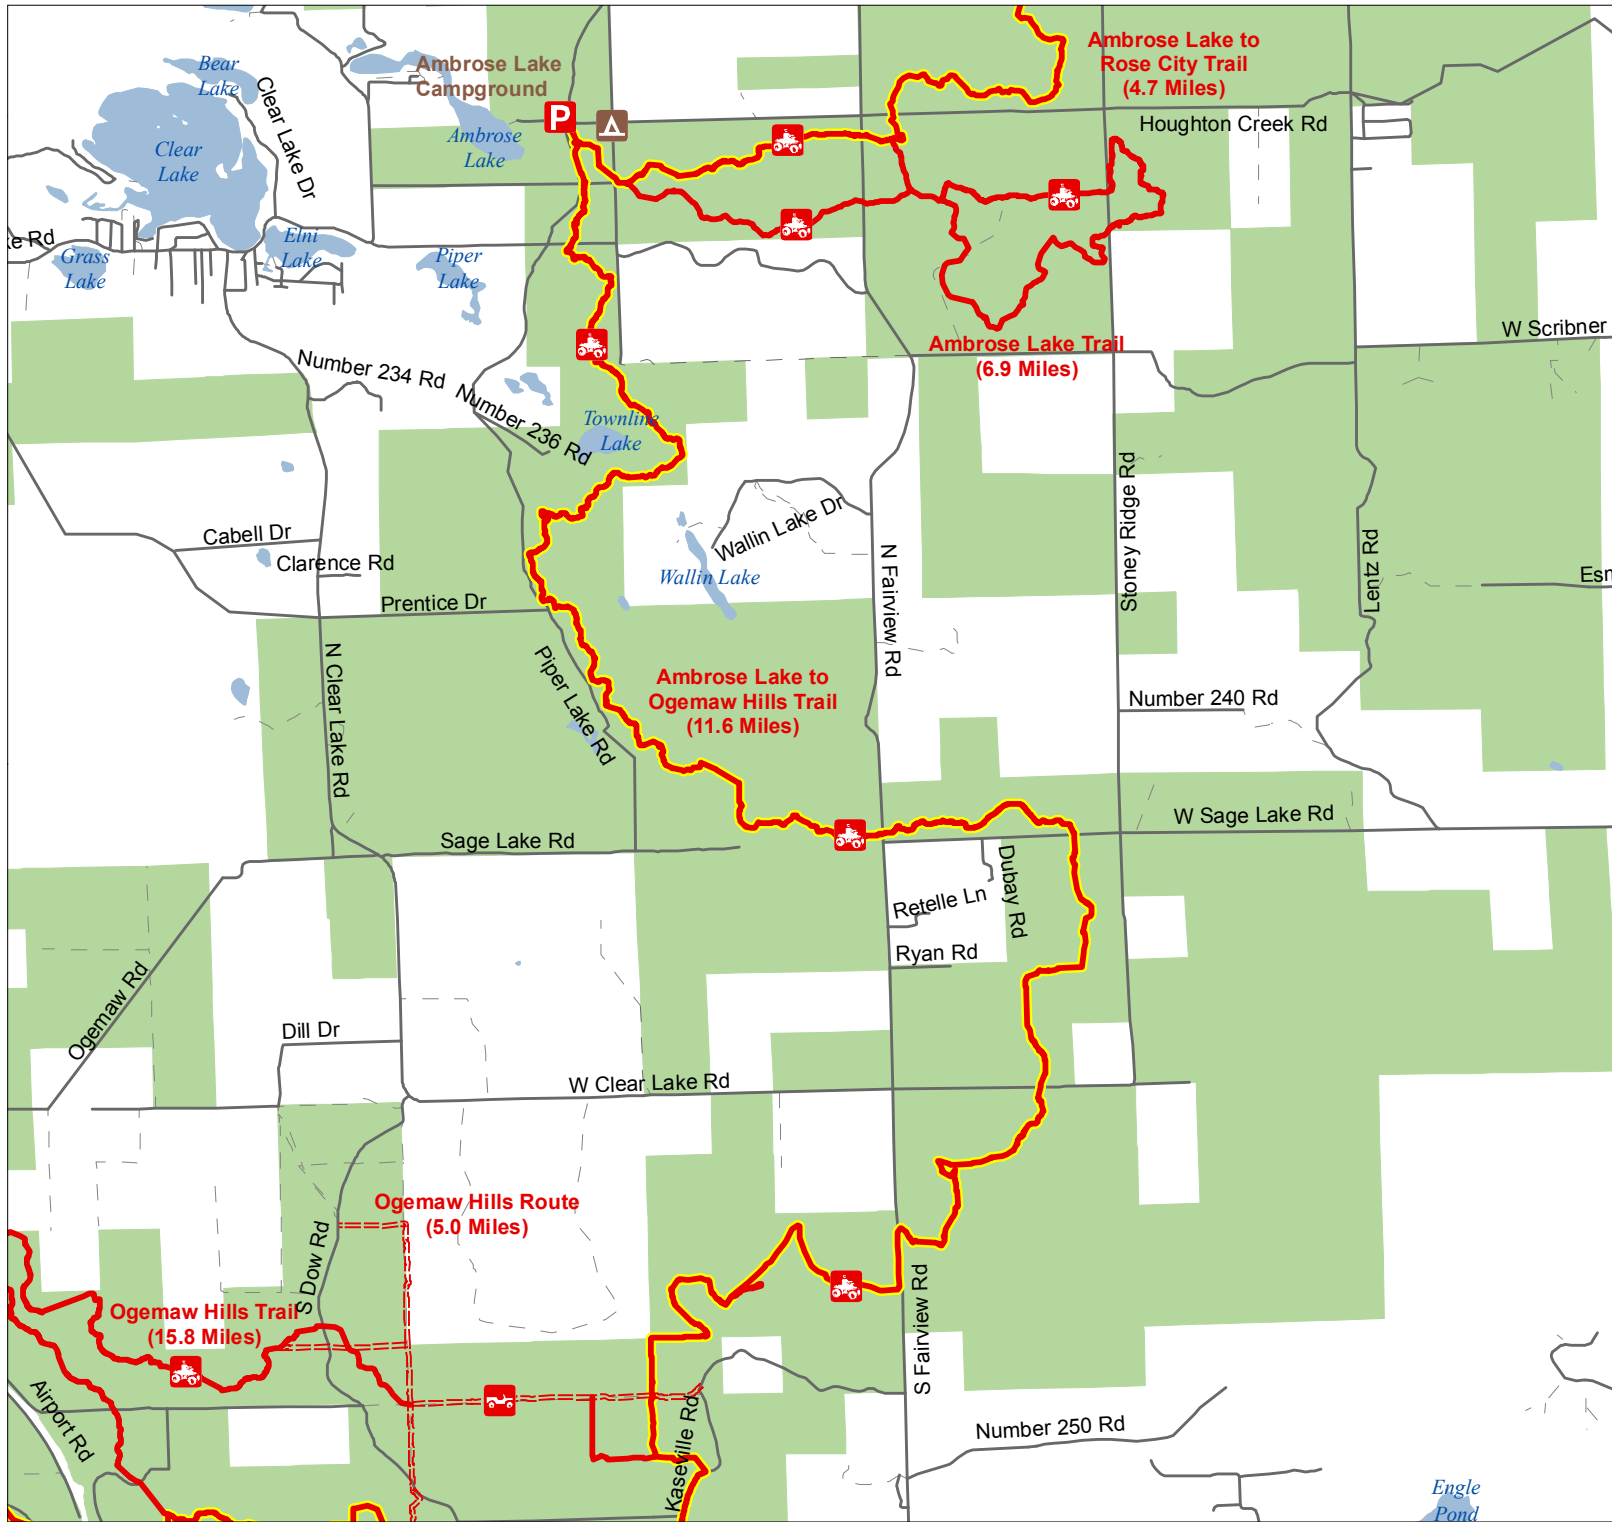

Ambrose Lake to Ogemaw Hills Trail

Ogemaw County, Michigan

- ORV Route – ORV's of all sizes including off-road motorcycles. (DNR license (ORV sticker) required unless licensed by the Secretary of State)
- ATV Trail – ORV's less than 50" in width including off-road motorcycles. (DNR license (ORV sticker) required)
- Michigan Cross Country Cycle Trail (MCCCT)

Advisory: Trails and Routes have two-way traffic.

Disclaimer: Trails shown on this map are an approximate representation of the trail system at the time of publication and may not reflect current ground conditions. **STAY ON SIGNED TRAILS ONLY!**

- State Forest Campground
- Trailhead Parking
- Highway
- Paved or Gravel Road
- Poor Dirt Road
- Lakes and Rivers
- State Land
- County Boundaries