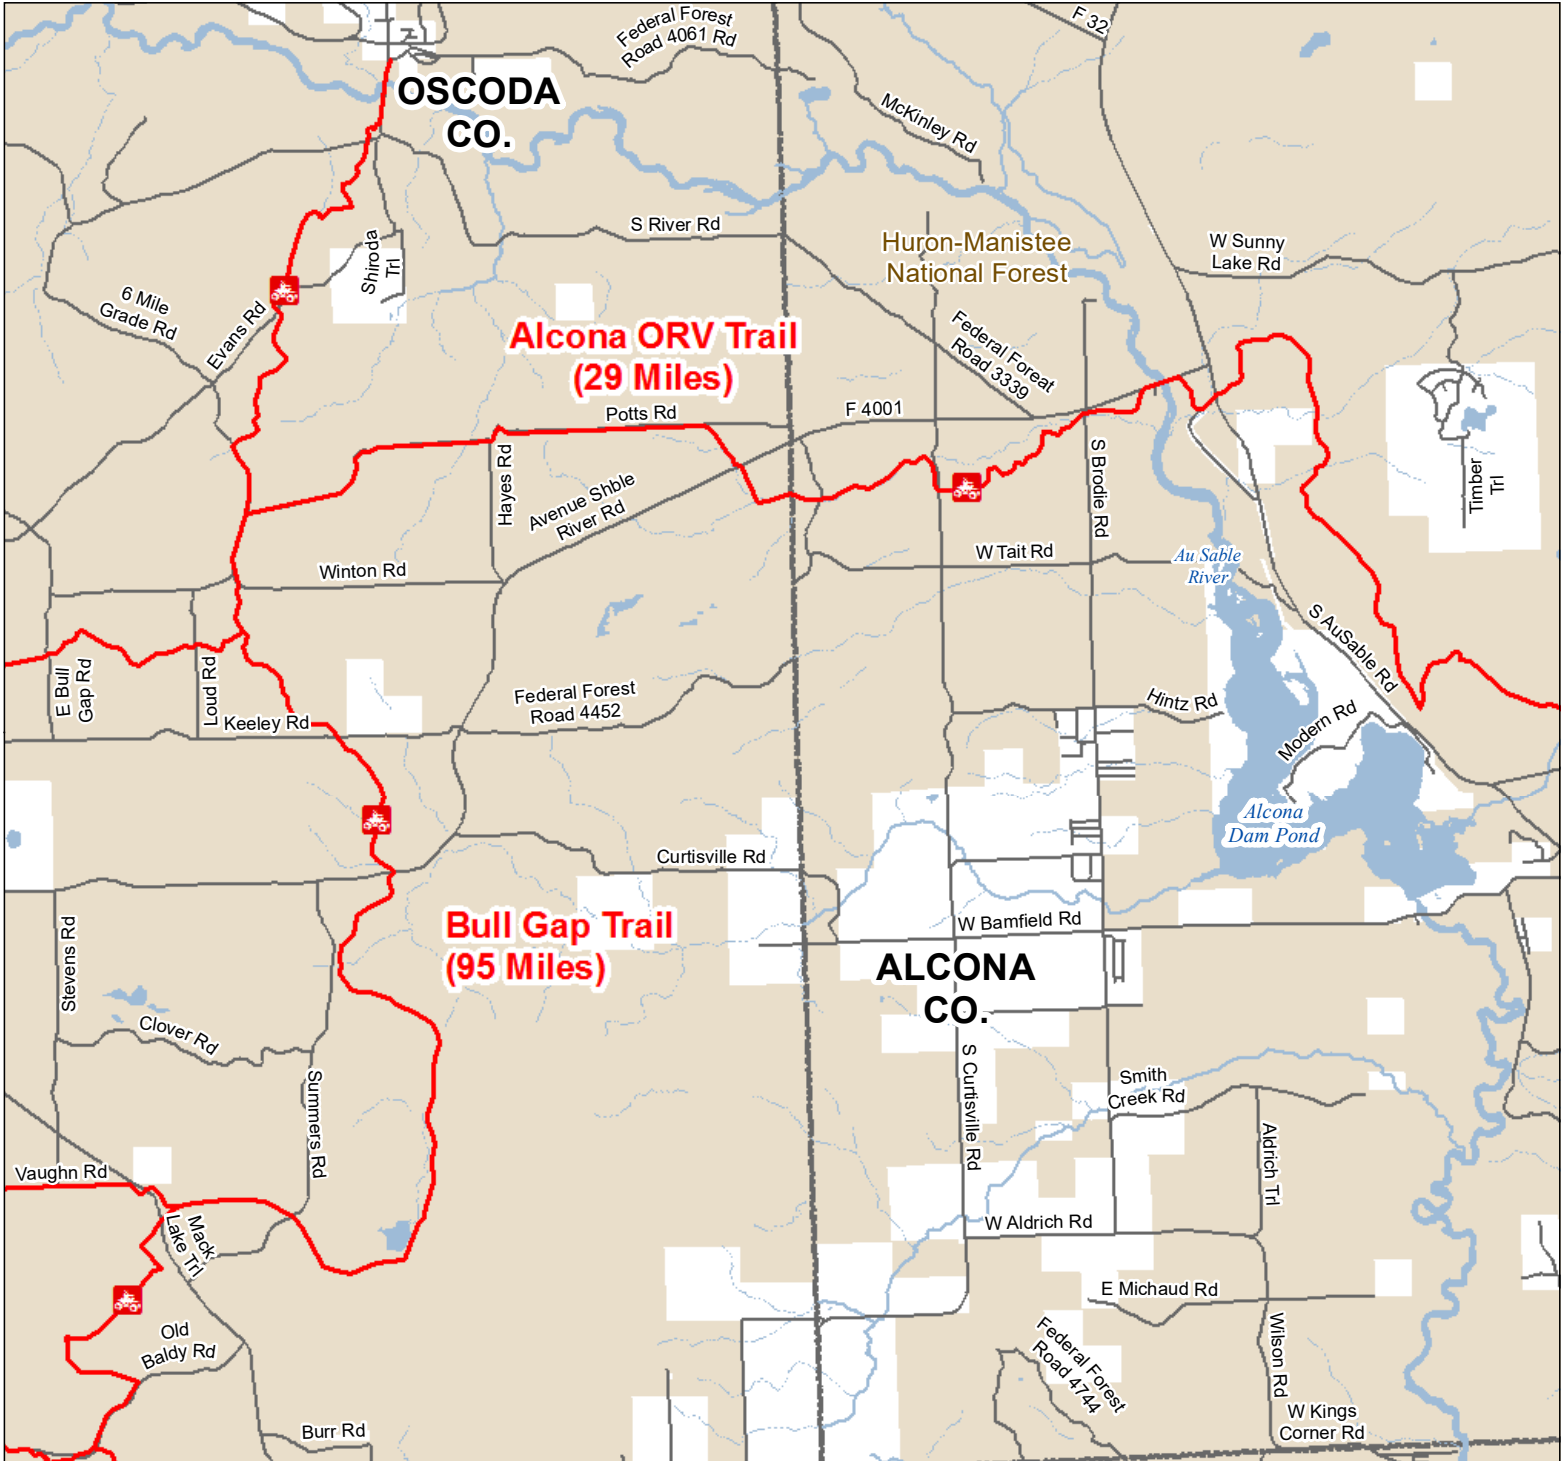

# Alcona ORV Trail West

## Alcona County, Michigan

**ADVISORY:** Trails and Routes have two-way traffic.  
**DISCLAIMER:** Trails shown on this map are an approximate representation of the trail system at the time of publication and may not reflect current ground conditions.  
**STAY ON SIGNED TRAILS ONLY!**

- ORV Trails
- ORV Trail – ORVs 50 inches in width or less including off-road motorcycles. ORV license and trail permit required.
- Paved Road
- Intermittent Stream
- Perennial River
- Lakes and Rivers
- Federal Land
- County Boundary