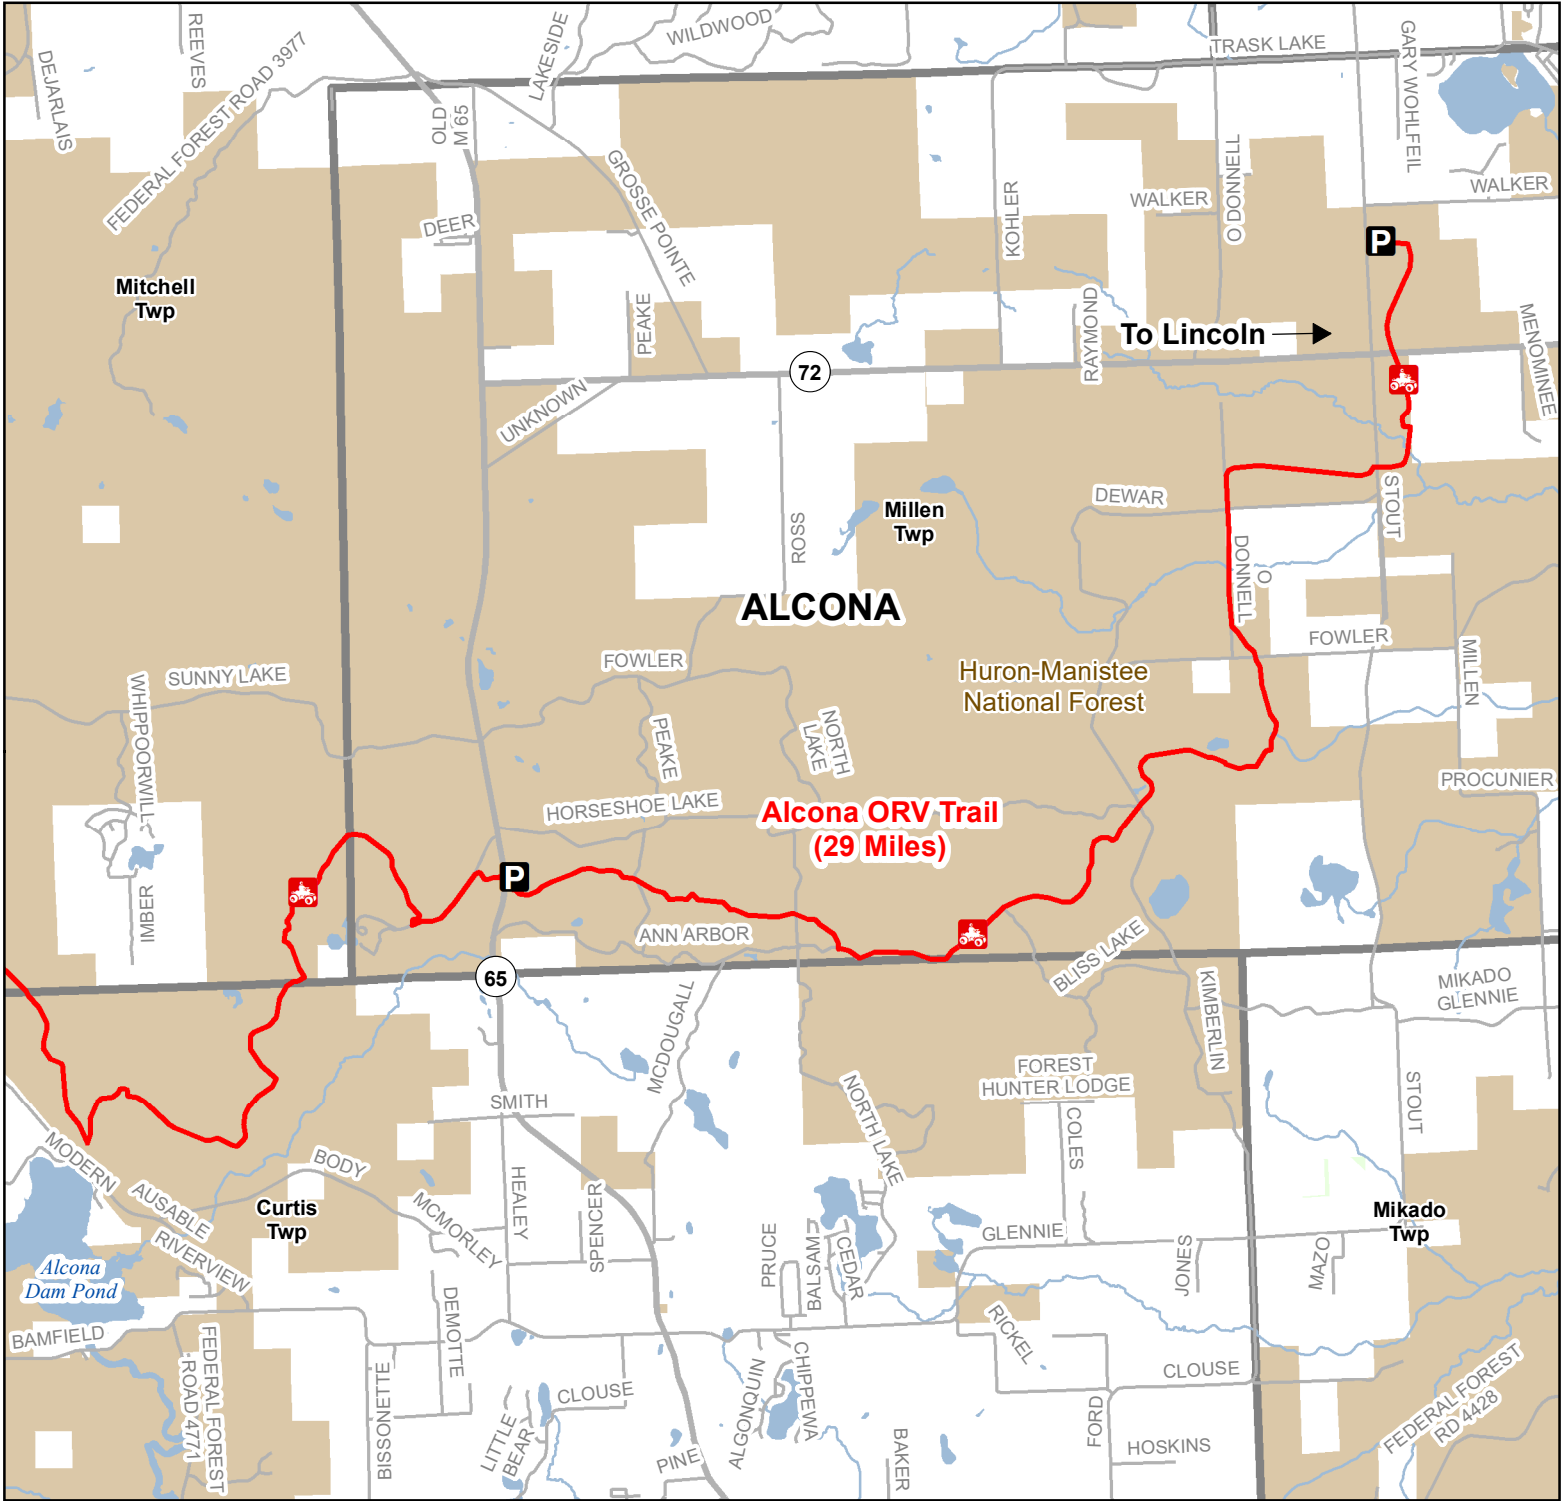

# Alcona ORV Trail East

Alcona County, Michigan

ADVISORY: Trails and Route have two-way traffic. STAY ON SIGNED TRAILS ONLY!  
DISCLAIMER: Trails shown on this map are an approximate representation of the trail system at the time of publication and may not reflect current ground conditions.

- Parking Lot
- ORV Trail
- ORV Trail – ORVs 50 inches in width or less including off-road motorcycles. ORV license and trail permit required.
- Federal / State Highway
- Federal / State / County - Paved Road
- Lakes and Rivers

- State Forest Land
- Federal Land
- Township
- County Boundary