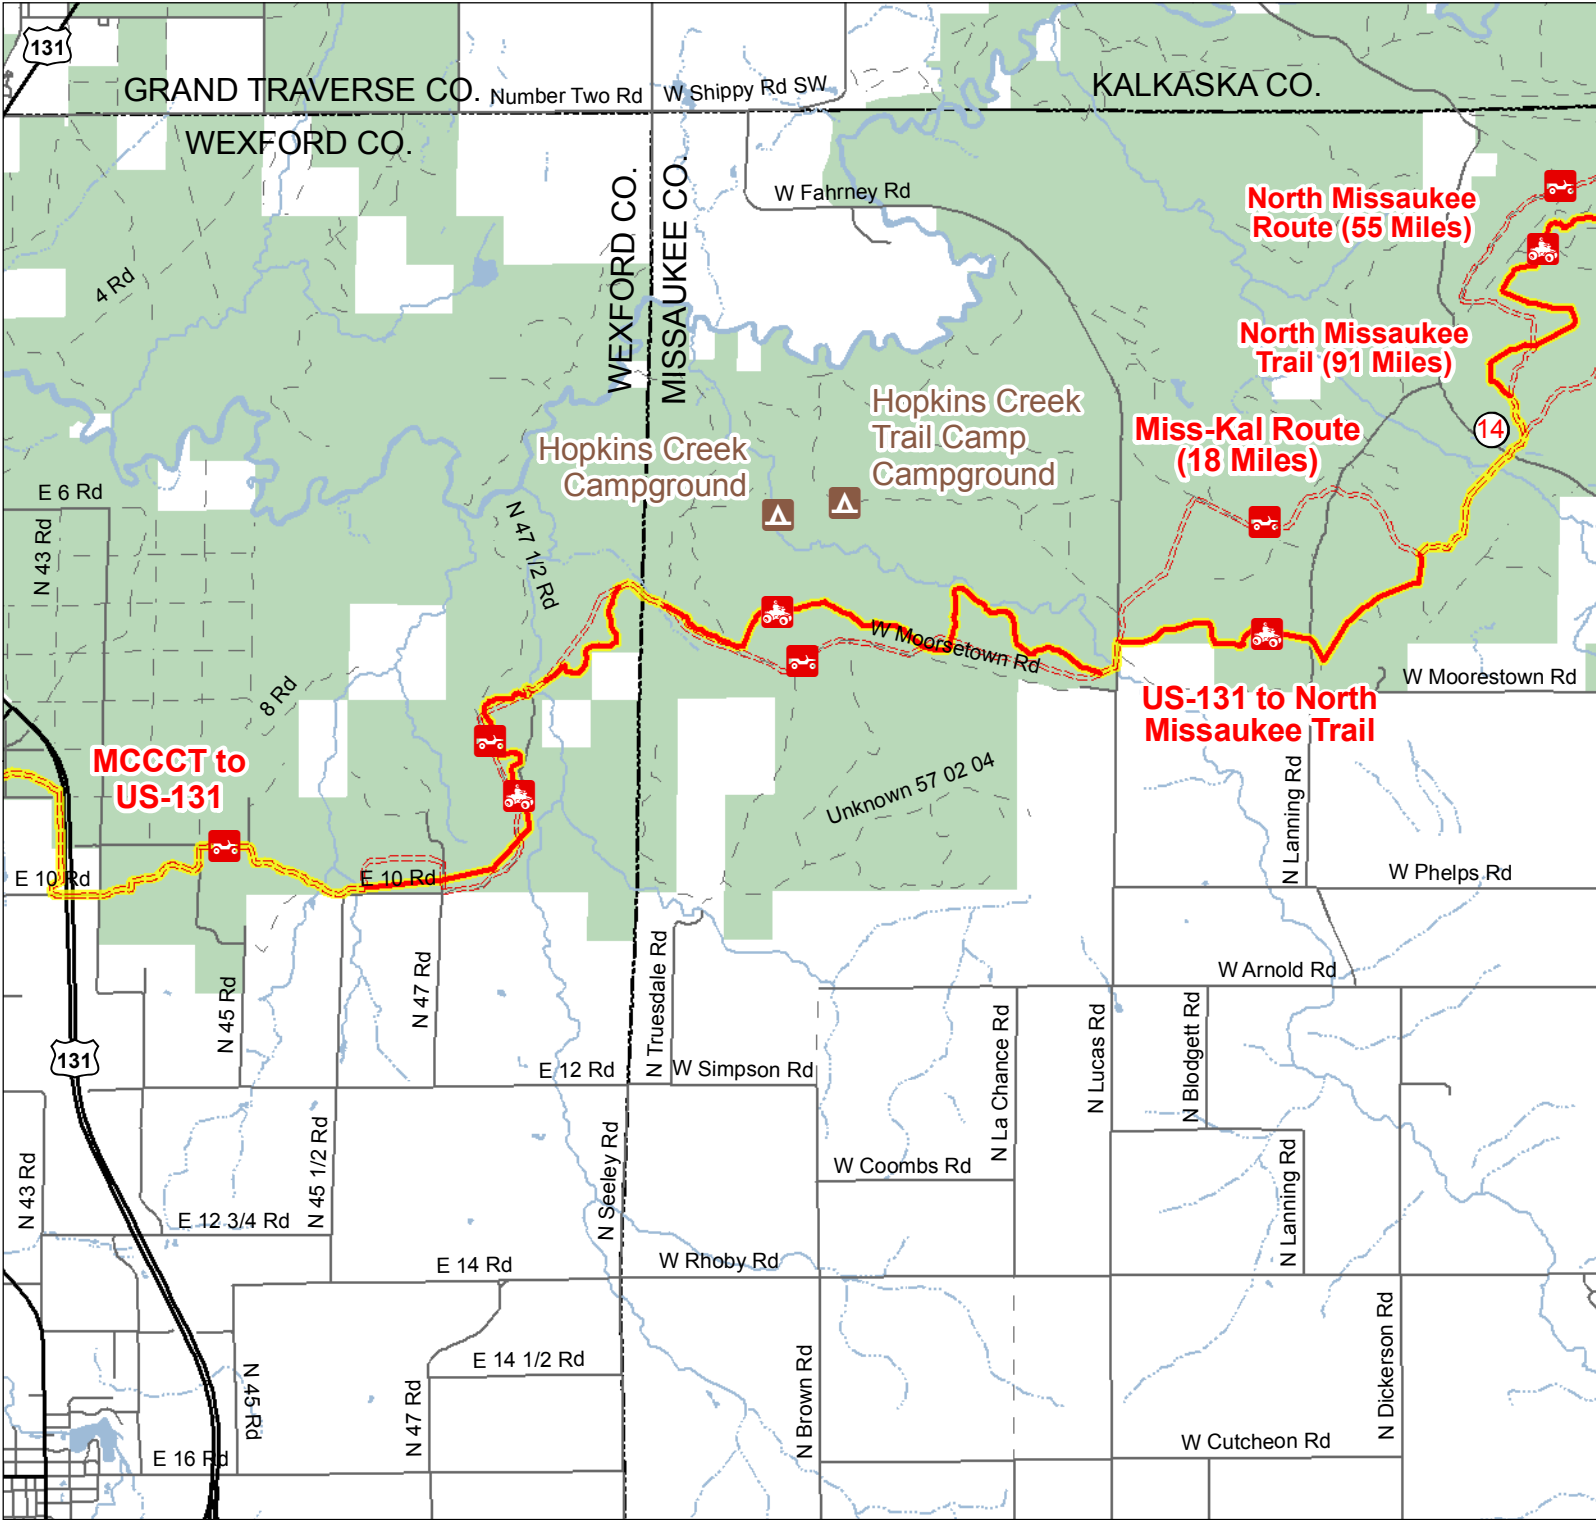

US-131 to North Missaukee Trail

Wexford & Missaukee Counties, Michigan

- ORV Trail – ORVs 50 inches in width or less including off-road motorcycles. ORV license and trail permit required.
- ORV Route – ORVs of all sizes including off-road motorcycles. ORV license and trail permit required unless licensed by the Secretary of State.
- Michigan Cross Country Cycle Trail (MCCCT)

- Intersection Number
- State Forest Campground
- Highway
- Paved or Gravel Road
- Poor Dirt Road
- Lakes and Rivers
- State Forest
- County Boundaries

Advisory: Trails and Routes have two-way traffic.
 Disclaimer: Trails shown on this map are an approximate representation of the trail system at the time of publication and may not reflect current ground conditions.
STAY ON SIGNED TRAILS ONLY!