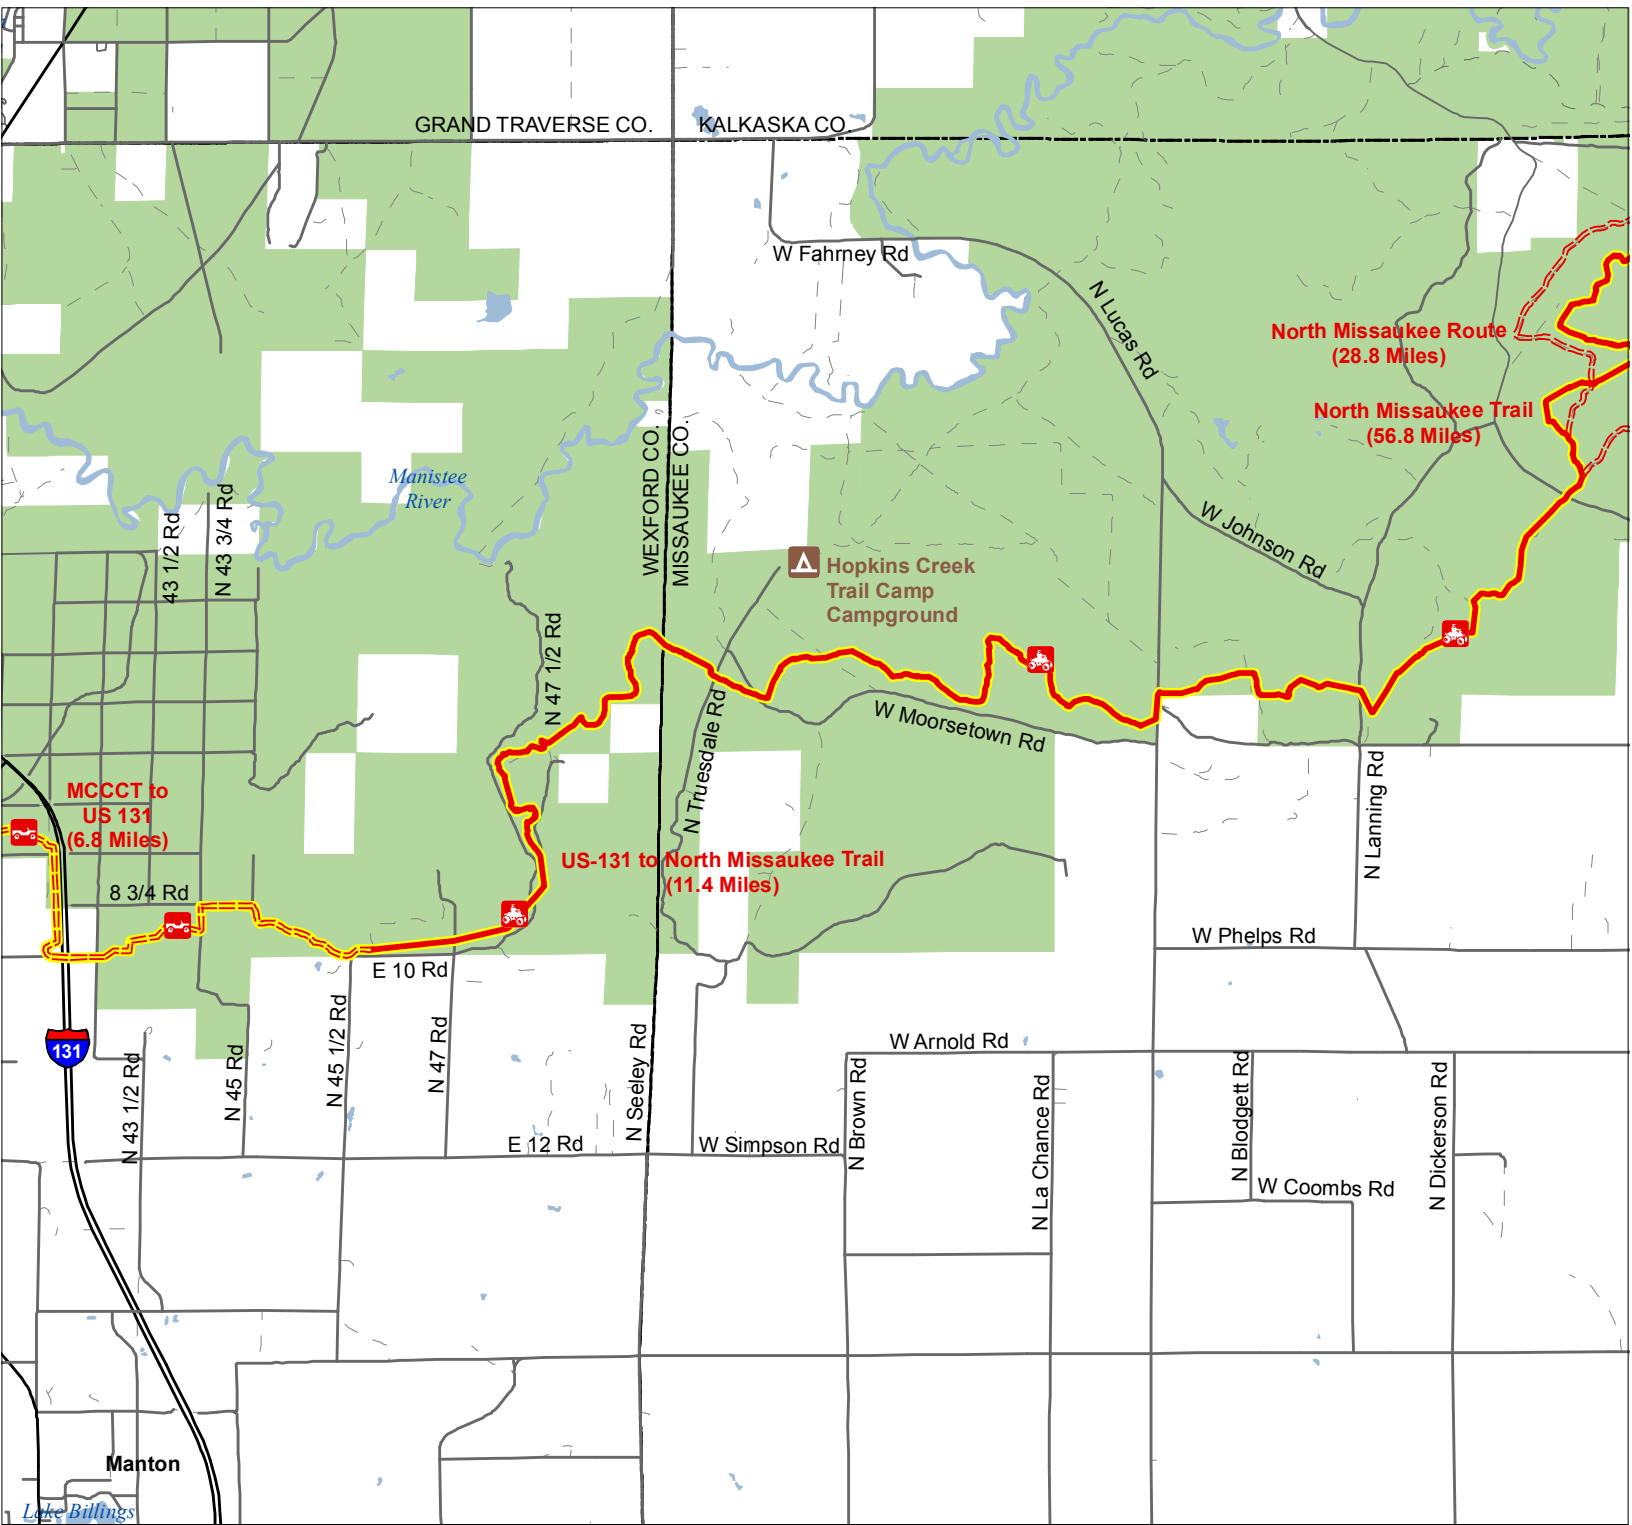

US-131 to North Missaukee Trail

Wexford & Missaukee Counties, Michigan

-  ATV Trail – ORV's less than 50" in width including off-road motorcycles. (DNR license (ORV sticker) required)
-  ORV Route – ORV's of all sizes including off-road motorcycles. (DNR license (ORV sticker) required unless licensed by the Secretary of State)
-  Michigan Cross Country Cycle Trail (MCCCT)

Advisory: Trails and Routes have two-way traffic.
Disclaimer: Trails shown on this map are an approximate representation of the trail system at the time of publication and may not reflect current ground conditions. **STAY ON SIGNED TRAILS ONLY!**

-  State Forest Campground
-  Highway
-  Paved or Gravel Road
-  Poor Dirt Road
-  Lakes and Rivers
-  State Land
-  County Boundaries