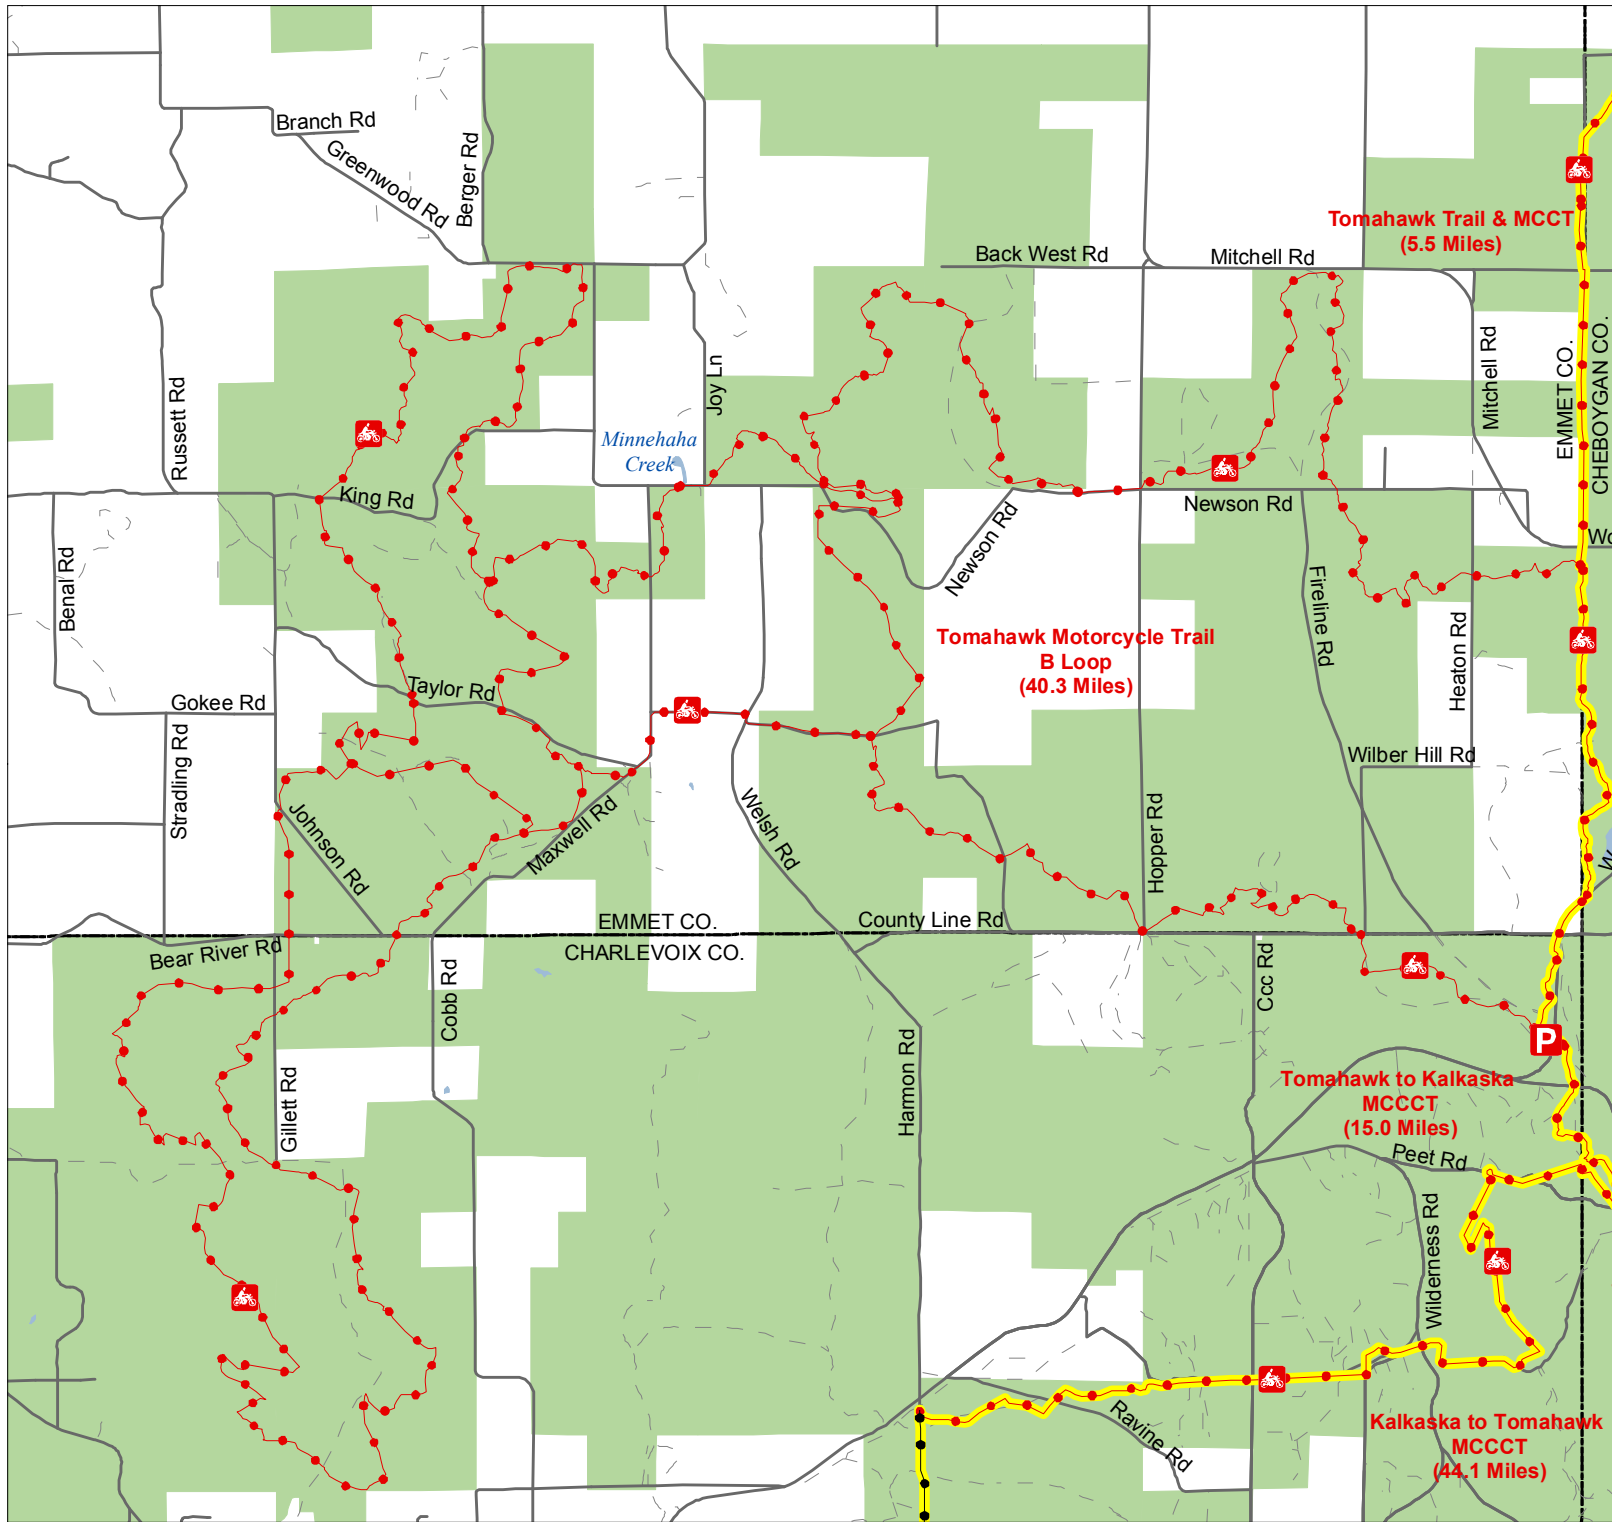

Tomahawk Motorcycle Trail B Loop

Emmet & Charlevoix Counties, Michigan

 Motorcycle Trail – Motorcycles only. (DNR license (ORV sticker) required)

 Michigan Cross Country Cycle Trail (MCCCT)

Advisory: Trails and Routes have two-way traffic.

Disclaimer: Trails shown on this map are an approximate representation of the trail system at the time of publication and may not reflect current ground conditions. **STAY ON SIGNED TRAILS ONLY!**

-  Trailhead Parking
-  Highway
-  Paved or Gravel Road
-  Poor Dirt Road
-  Lakes and Rivers
-  State Land
-  County Boundaries