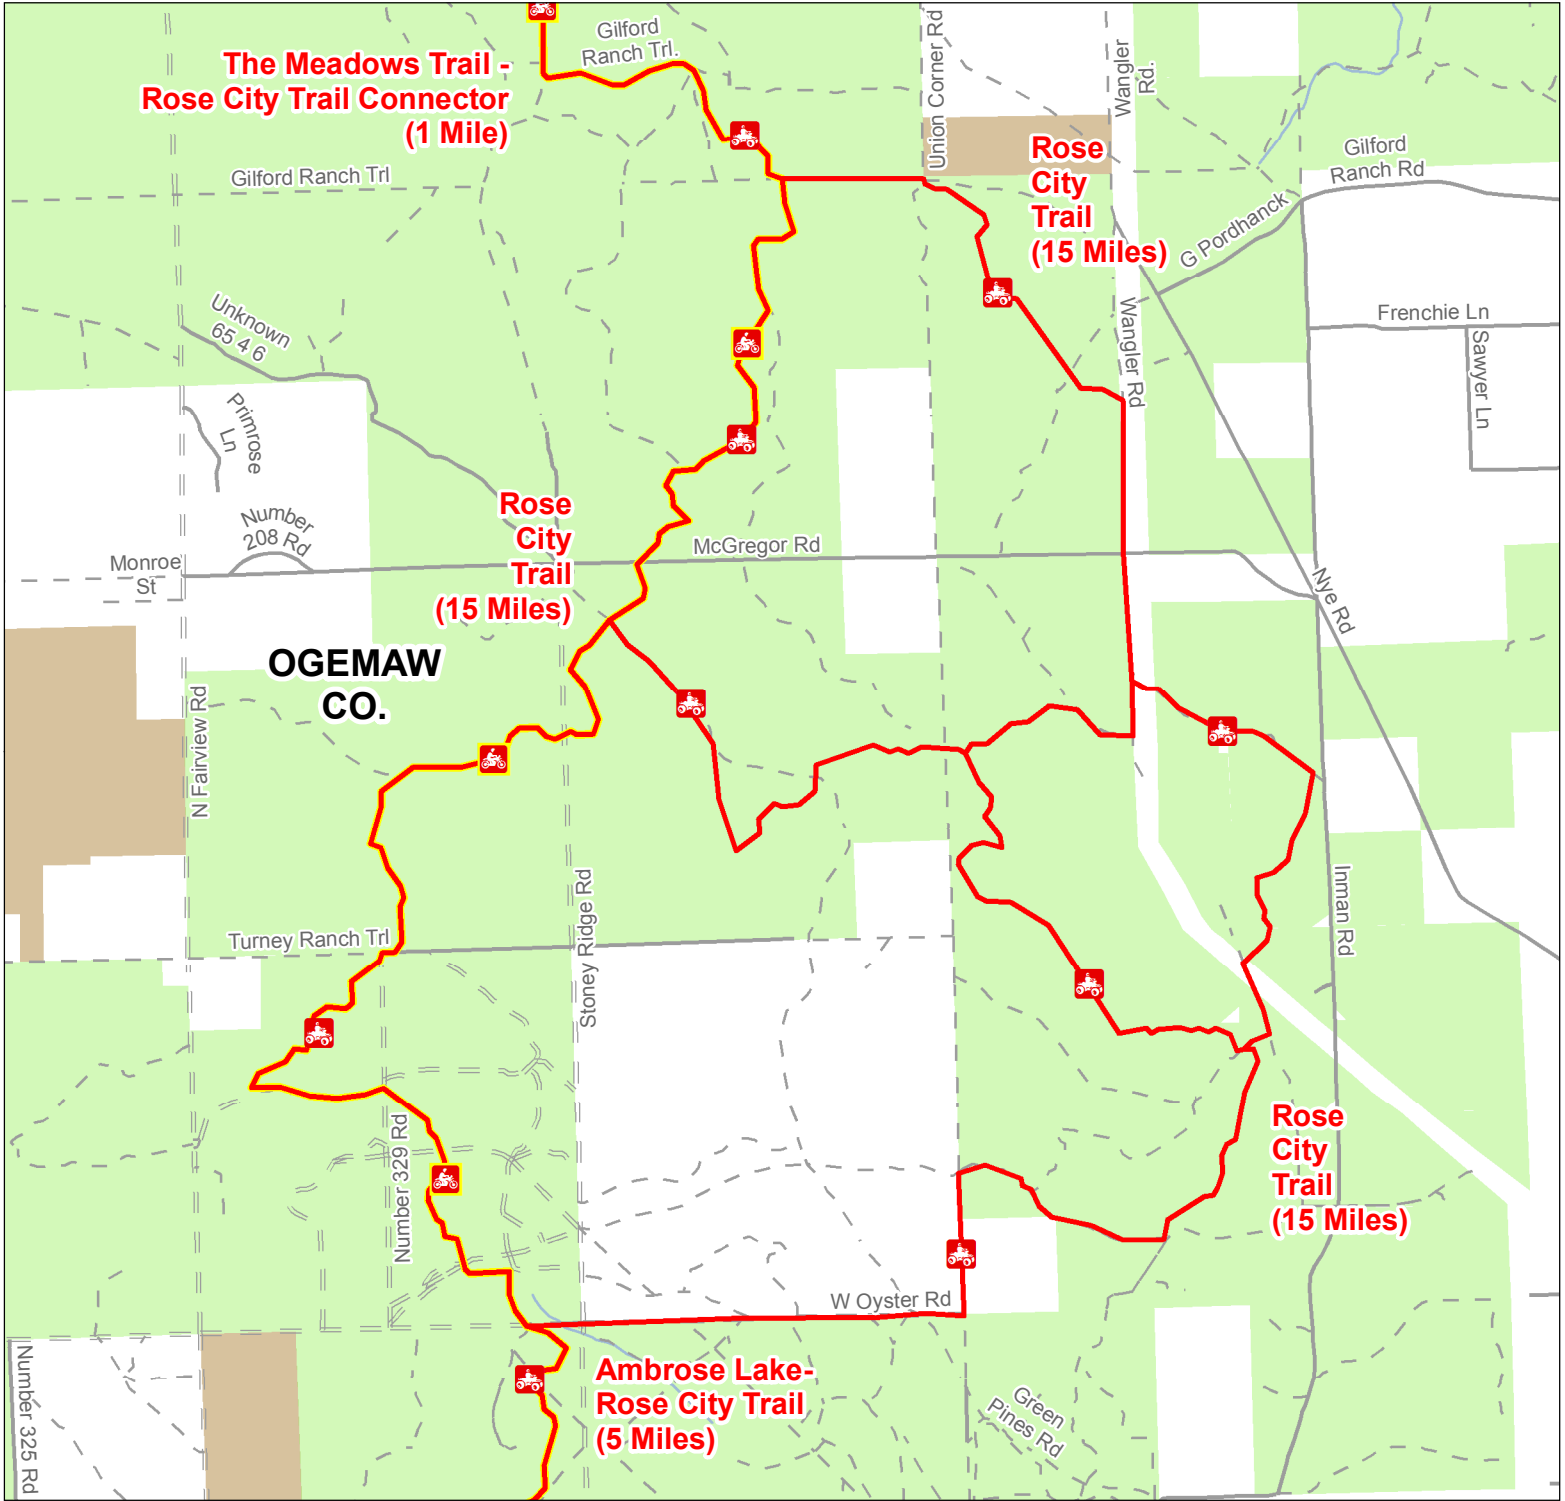

Rose City Trail

Ogemaw County, Michigan

ADVISORY: Trails and Routes have two-way traffic.
 DISCLAIMER: Trails shown on this map are an approximate representation of the trail system at the time of publication and may not reflect current ground conditions.
STAY ON SIGNED TRAILS ONLY!

- ORV Trails
- MCCCT Trails
- ORV Trail – ORVs 50 inches in width or less including off-road motorcycles. ORV license and trail permit required.
- Michigan Cross Country Cycle Trail (MCCCT)
- Paved Road
- Gravel Road
- Poor Dirt Road
- State Forest Land
- Federal Land
- County Boundary