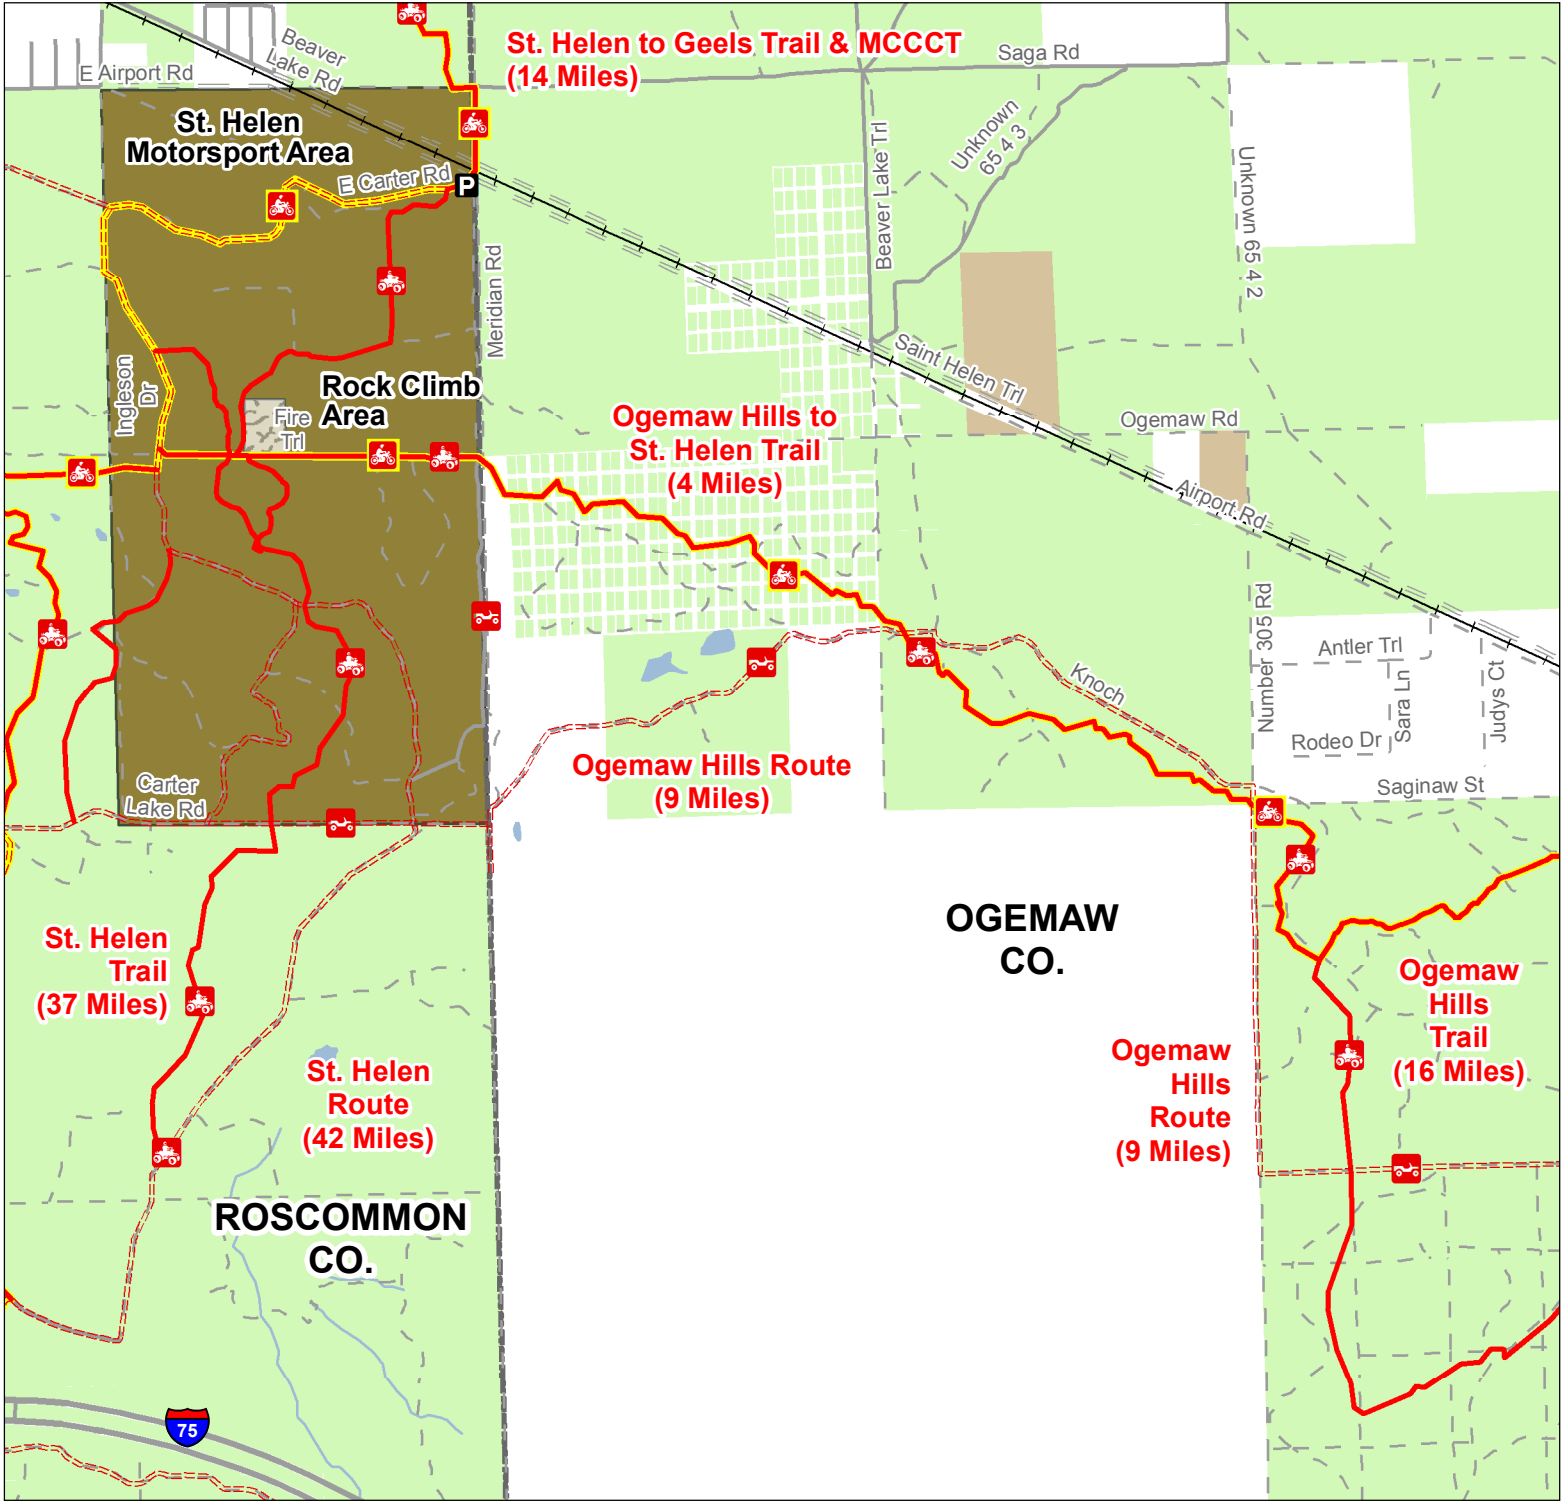

Ogemaw Hills to St. Helen Trail

Ogemaw & Roscommon Counties, Michigan

ADVISORY: Trails and Routes have two-way traffic.
 DISCLAIMER: Trails shown on this map are an approximate representation of the trail system at the time of publication and may not reflect current ground conditions.
STAY ON SIGNED TRAILS ONLY!

- Parking Lot
- ORV Routes
- ORV Trails
- MCCCT Trails
- ORV Route – ORVs of all sizes including off-road motorcycles. ORV license and trail permit required unless licensed by the Secretary of State.

- ORV Trail – ORVs 50 inches in width or less including off-road motorcycles. ORV license and trail permit required.
- Michigan Cross Country Cycle Trail (MCCCT)
- Highway
- Paved Road
- Gravel Road
- Poort Dirt Road
- Railroad

- Lakes and Rivers
- Rock Climb Area
- Scramble Area
- State Forest Land
- Federal Land
- County Boundary