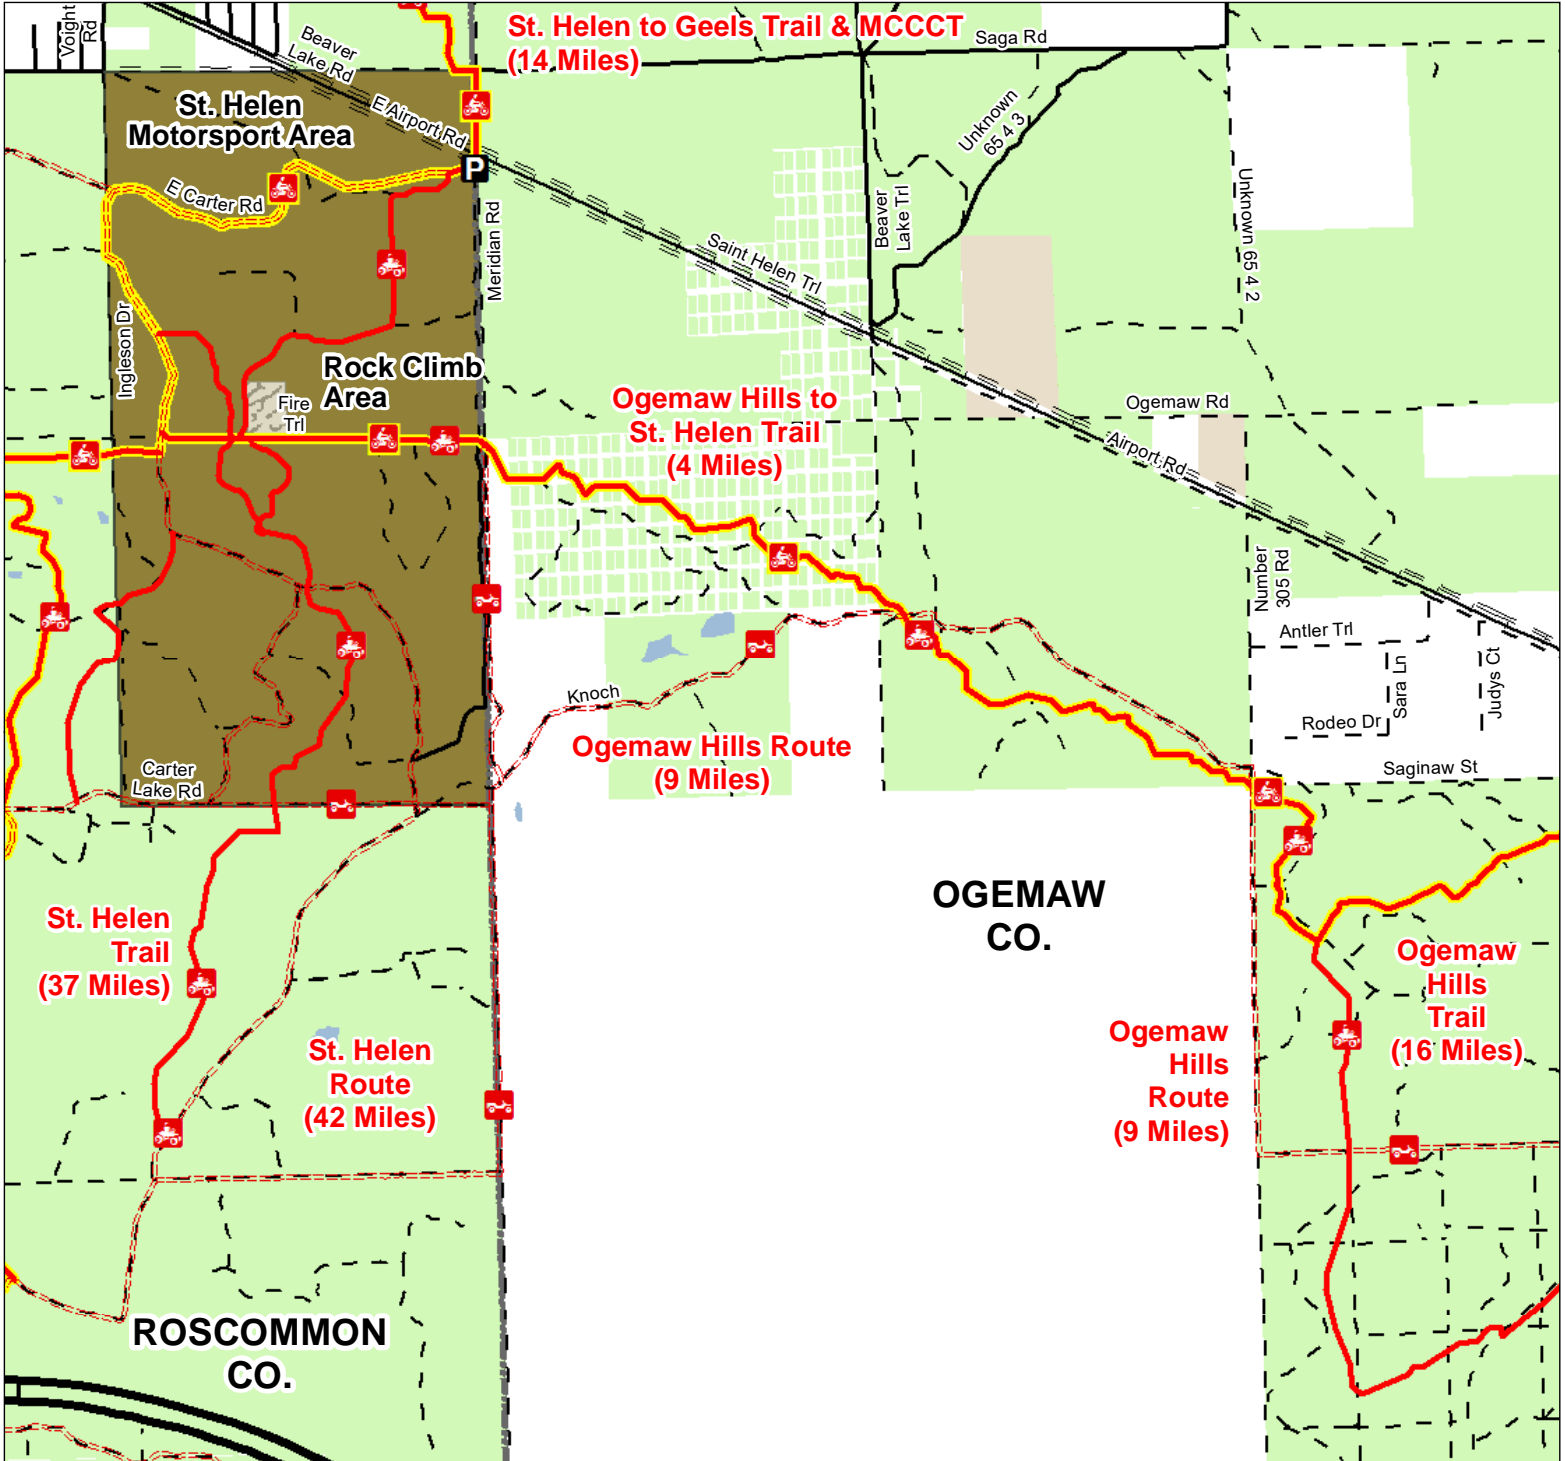

Ogemaw Hills to St. Helen Trail

Ogemaw & Roscommon Counties, Michigan

ADVISORY: Trails and Routes have two-way traffic.
 DISCLAIMER: Trails shown on this map are an approximate representation of the trail system at the time of publication and may not reflect current ground conditions.
STAY ON SIGNED TRAILS ONLY!

- P** Parking Lot
 - ORV Routes
 - ORV Trails
 - MCCCT Trails
- ORV Route – ORVs of all sizes including off-road motorcycles. ORV license and trail permit required unless license by the Secretary of State.
- ORV Trail – ORVs 50 inches in width or less including off-road motorcycles. ORV license and trail permit required.

- Michigan Cross Country Cycle Trail (MCCCT)
- Highway
- Paved Road
- Gravel Road
- Poor Dirt Road
- Railroads
- Rock Climb Area
- Scramble Area
- Lakes and Rivers
- State Forest Land
- Federal Land
- County Boundary