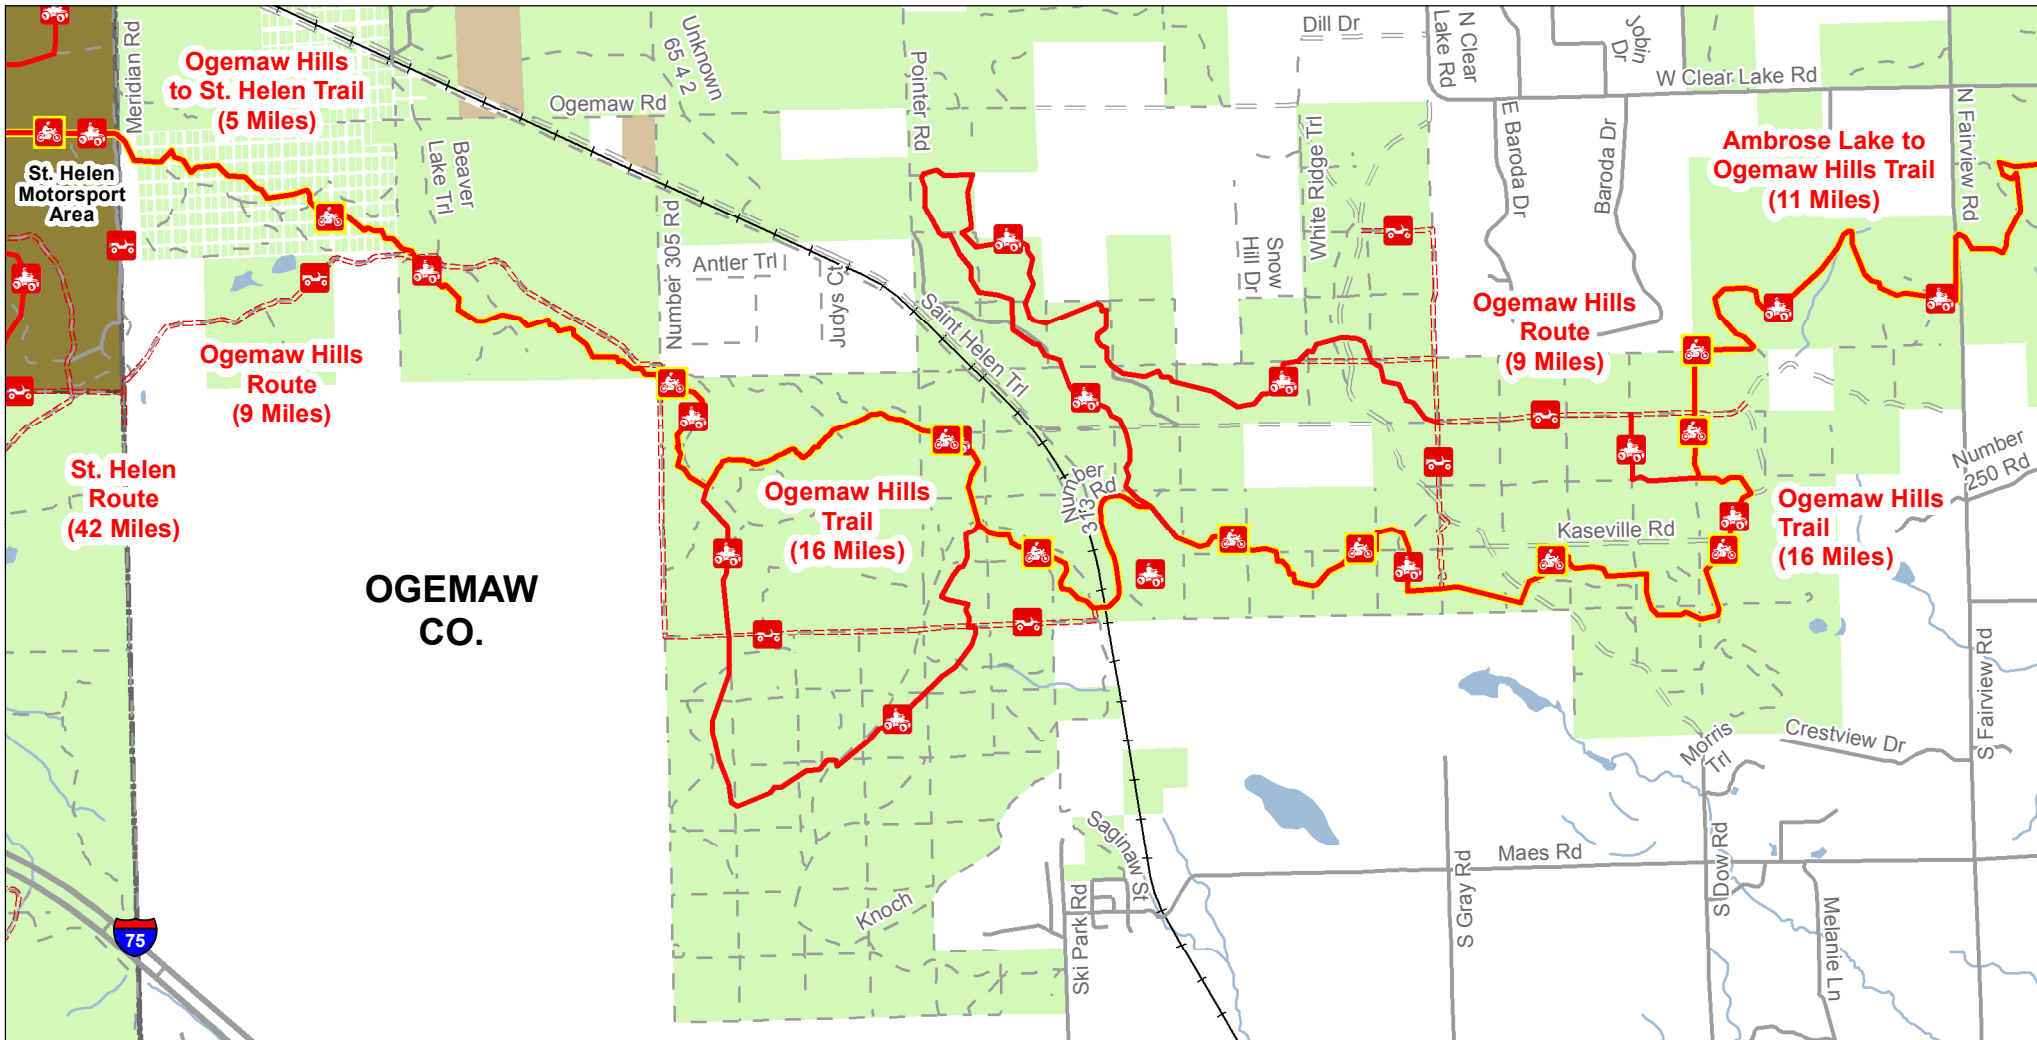

# Ogemaw Hills Trail & Route

## Ogemaw County, Michigan

ADVISORY: Trails and Routes have two-way traffic.  
 DISCLAIMER: Trails shown on this map are an approximate representation of the trail system at the time of publication and may not reflect current ground conditions.  
**STAY ON SIGNED TRAILS ONLY!**

- ORV Routes
- ORV Trails
- MCCCT Trails
- ORV Route – ORVs of all sizes including off-road motorcycles. ORV license and trail permit required unless licensed by the Secretary of State.
- ORV Trail – ORVs 50 inches in width or less including off-road motorcycles. ORV license and trail permit required.
- Michigan Cross Country Cycle Trail (MCCCT)
- Highway
- Paved Road
- Gravel Road
- Poor Dirt Road
- Railroad
- Lakes and Rivers
- Scramble Area
- State Forest Land
- Federal Land
- County Boundary