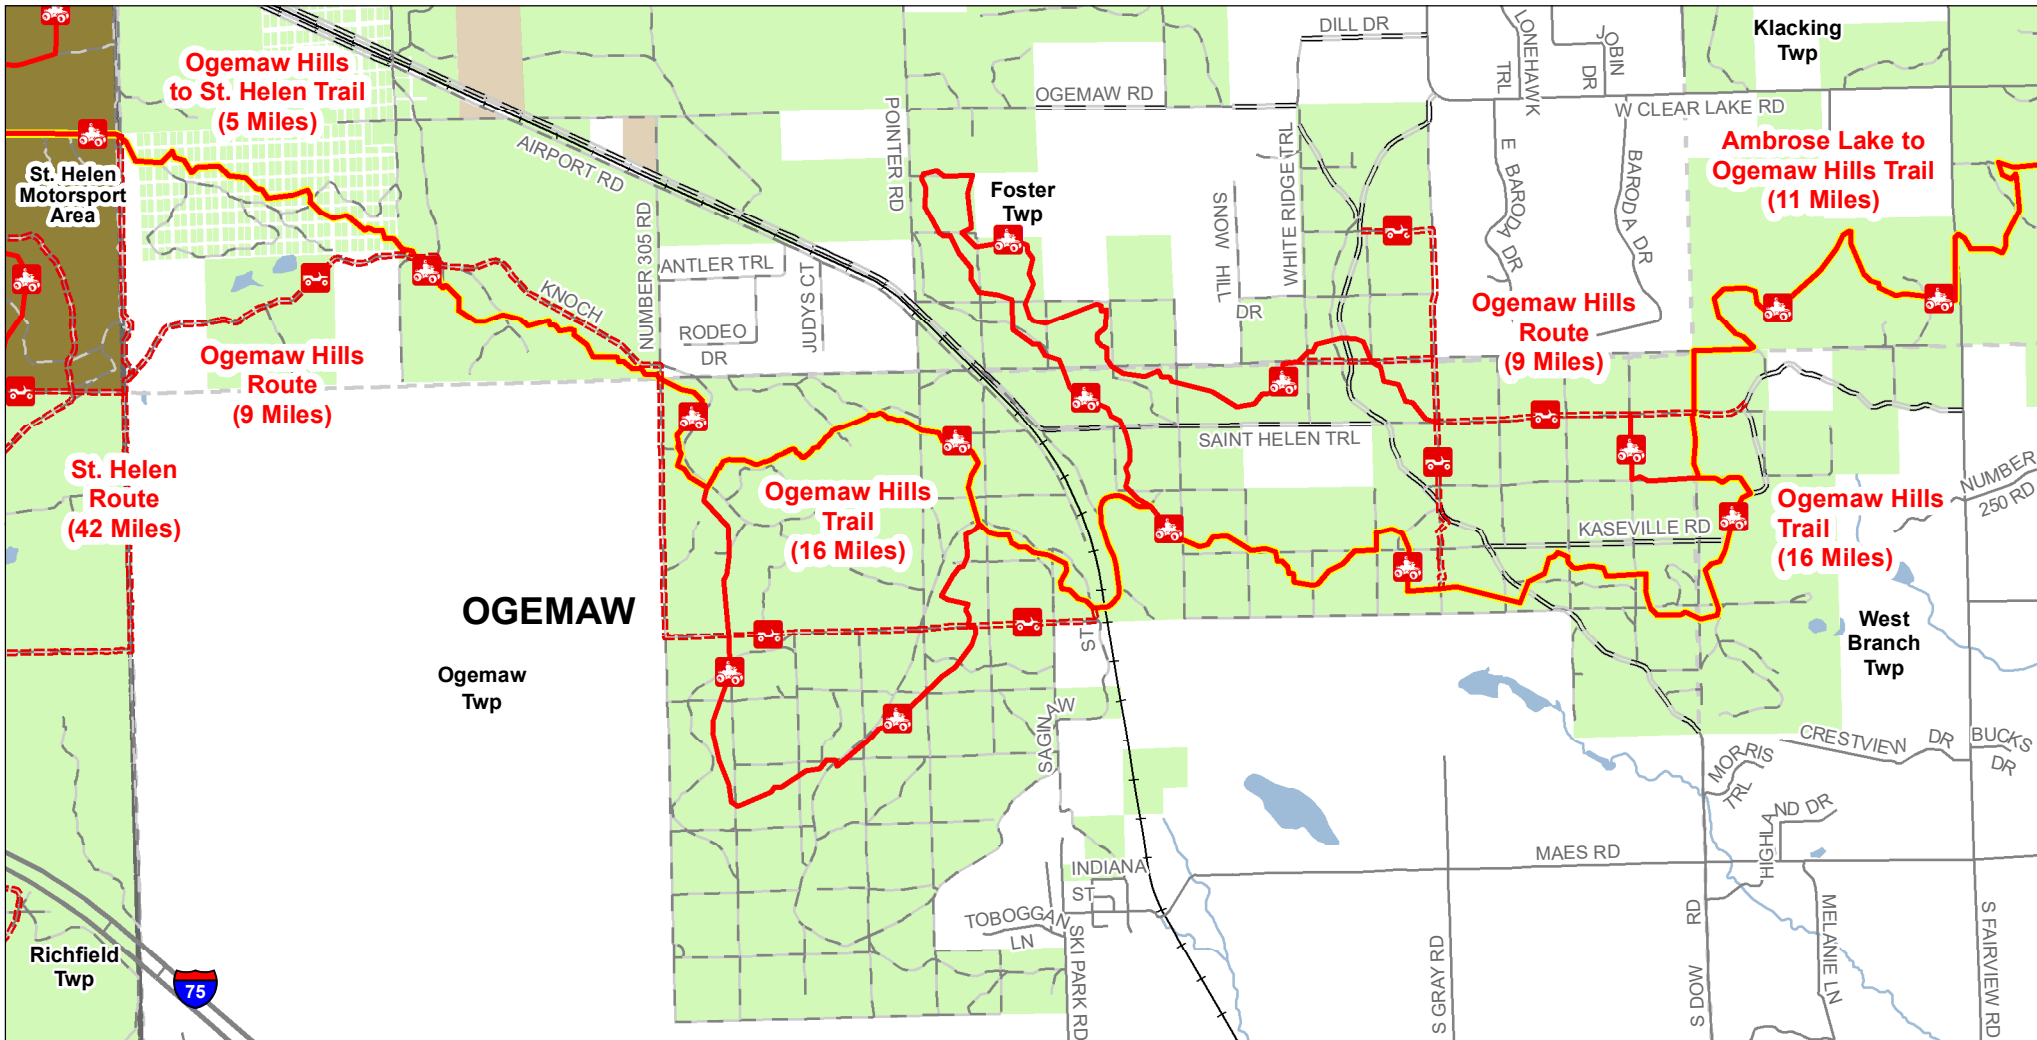

Ogemaw Hills Trail & Route

Ogemaw County, Michigan

ADVISORY: Trails and Routes have two-way traffic.
 DISCLAIMER: Trails shown on this map are an approximate representation of the trail system at the time of publication and may not reflect current ground conditions.
STAY ON SIGNED TRAILS ONLY!

- ORV Routes
- ORV Trails
- ORV Route – ORVs of all sizes including off-road motorcycles. ORV license and trail permit required unless licensed by the Secretary of State.
- ORV Trail – ORVs 50 inches in width or less including off-road motorcycles. ORV license and trail permit required.
- Michigan Cross Country Cycle Trail (MCCCT)
- Highway
- Paved
- Gravel
- Poor dirt
- Railroad
- Lakes and Rivers
- Scramble Area
- State Forest Land
- Federal Land
- Township
- County Boundary