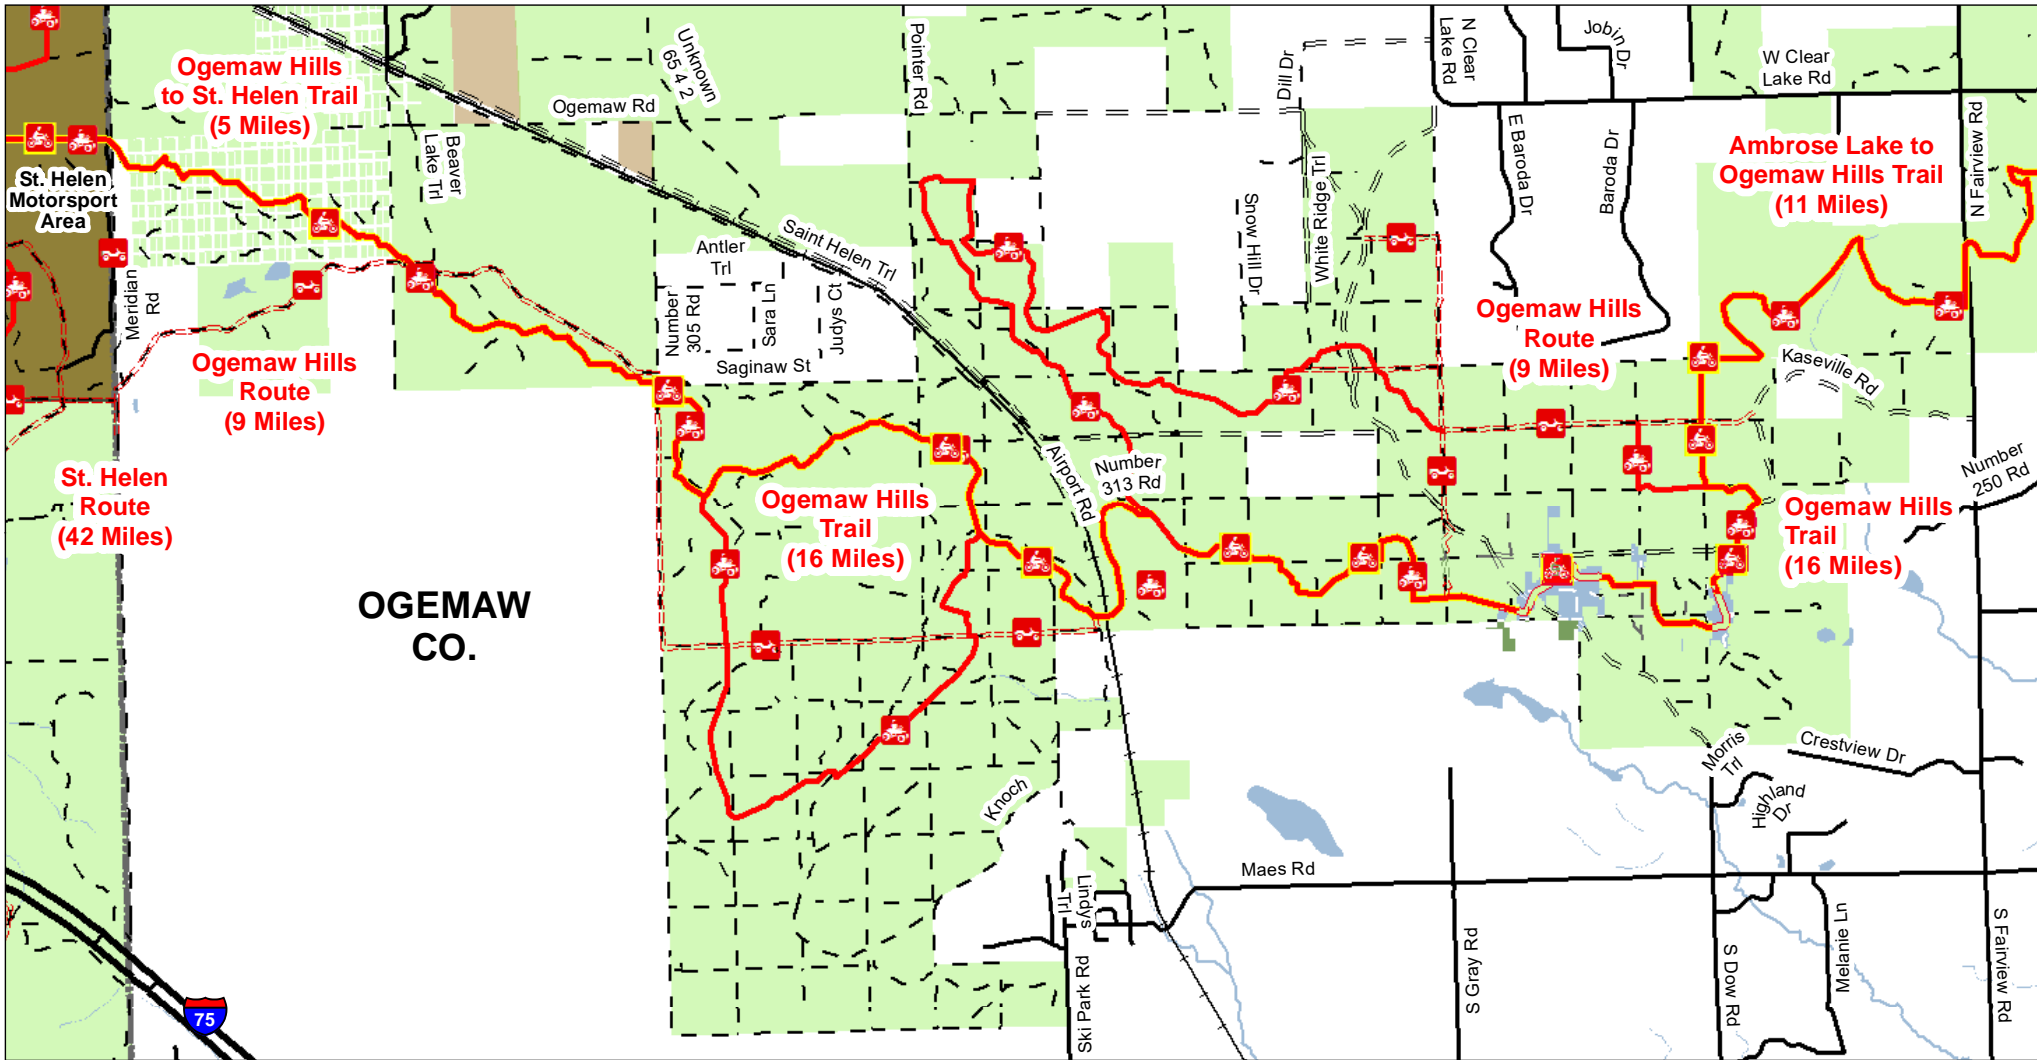

Ogemaw Hills Trail & Route

Ogemaw County, Michigan

ADVISORY: Trails and Routes have two-way traffic.
 DISCLAIMER: Trails shown on this map are an approximate representation of the trail system at the time of publication and may not reflect current ground conditions.
STAY ON SIGNED TRAILS ONLY!

- ORV Routes
- ORV Trails
- MCCCT Trails
- ORV Route – ORVs of all sizes including off-road motorcycles. ORV license and trail permit required unless licensed by the Secretary of State.
- ORV Trail – ORVs 50 inches in width or less including off-road motorcycles. ORV license and trail permit required.
- Michigan Cross Country Cycle Trail (MCCCT)
- Highway
- Paved Road
- Gravel Road
- Poor Dirt Road
- Railroads
- Intermittent Stream
- Perennial River
- Lakes and Rivers
- Scramble Area
- State Forest Land
- Federal Land
- County Boundary